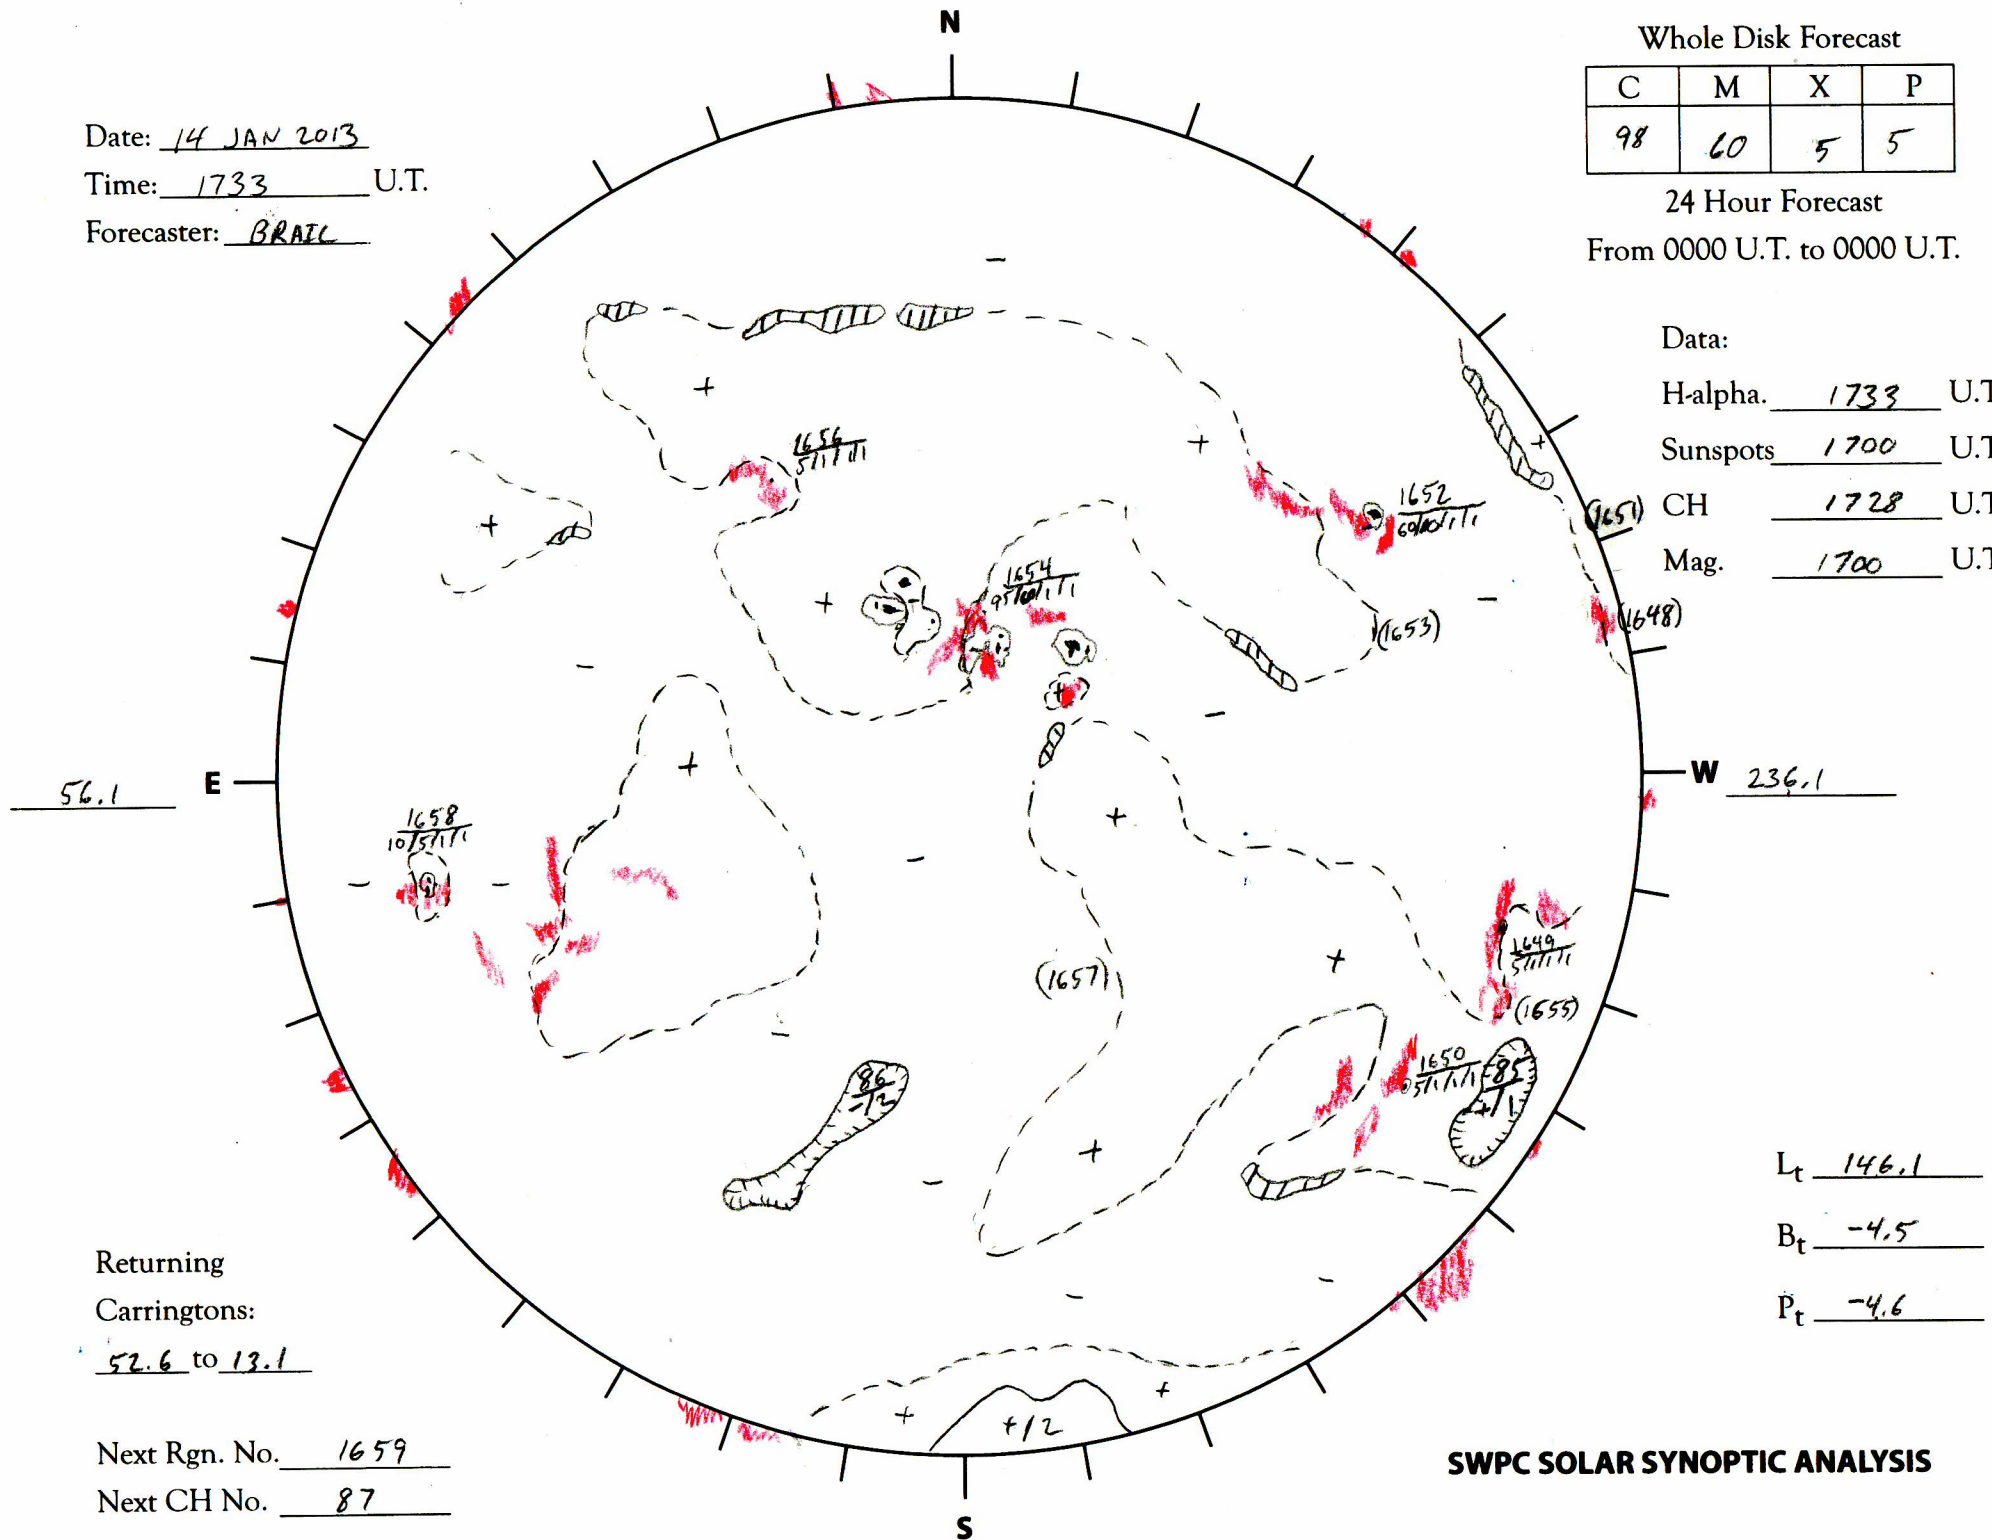

Date: 14 JAN 2013  
 Time: 1733 U.T.  
 Forecaster: BRAIL

Whole Disk Forecast

C	M	X	P
98	60	5	5

24 Hour Forecast

From 0000 U.T. to 0000 U.T.

Data:

H-alpha. 1733 U.T.

Sunspots 1700 U.T.

CH 1728 U.T.

Mag. 1700 U.T.

Returning  
 Carringtons:  
52.6 to 13.1

Next Rgn. No. 1659  
 Next CH No. 87