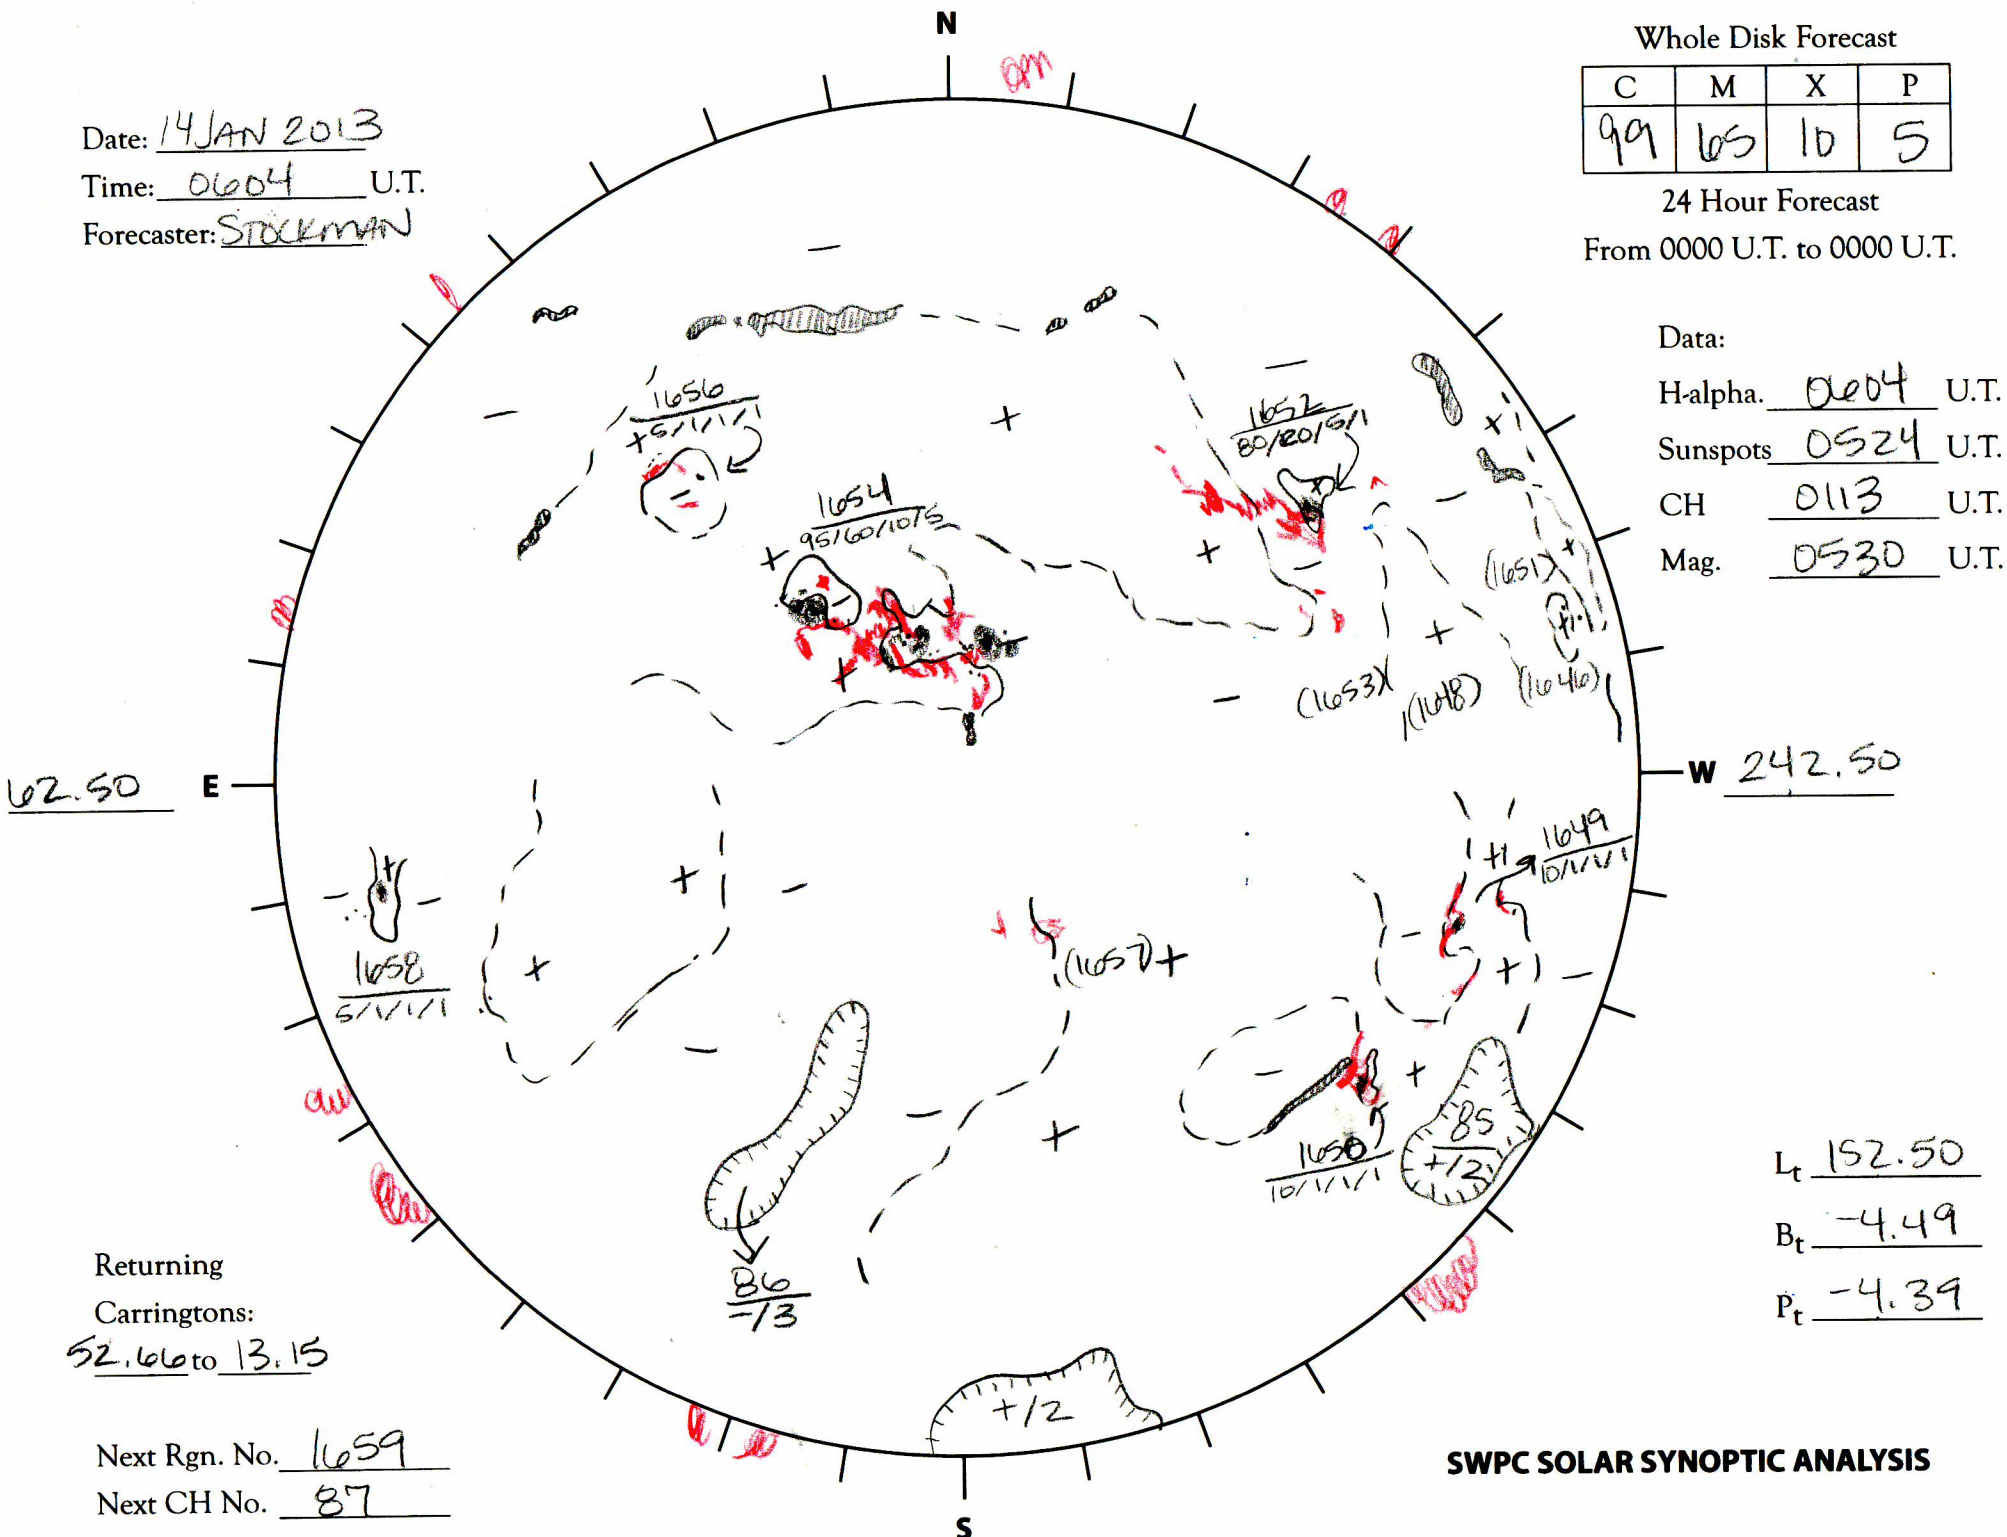

Date: 14 JAN 2013
 Time: 0604 U.T.
 Forecaster: STOCKMAN

Whole Disk Forecast

C	M	X	P
99	65	10	5

24 Hour Forecast
 From 0000 U.T. to 0000 U.T.

Data:

H-alpha. 0604 U.T.

Sunspots 0524 U.T.

CH 0113 U.T.

Mag. 0530 U.T.

Returning
 Carringtons:
52.66 to 13.15

Next Rgn. No. 1659
 Next CH No. 87

L_t 152.50

B_t -4.49

P_t -4.39