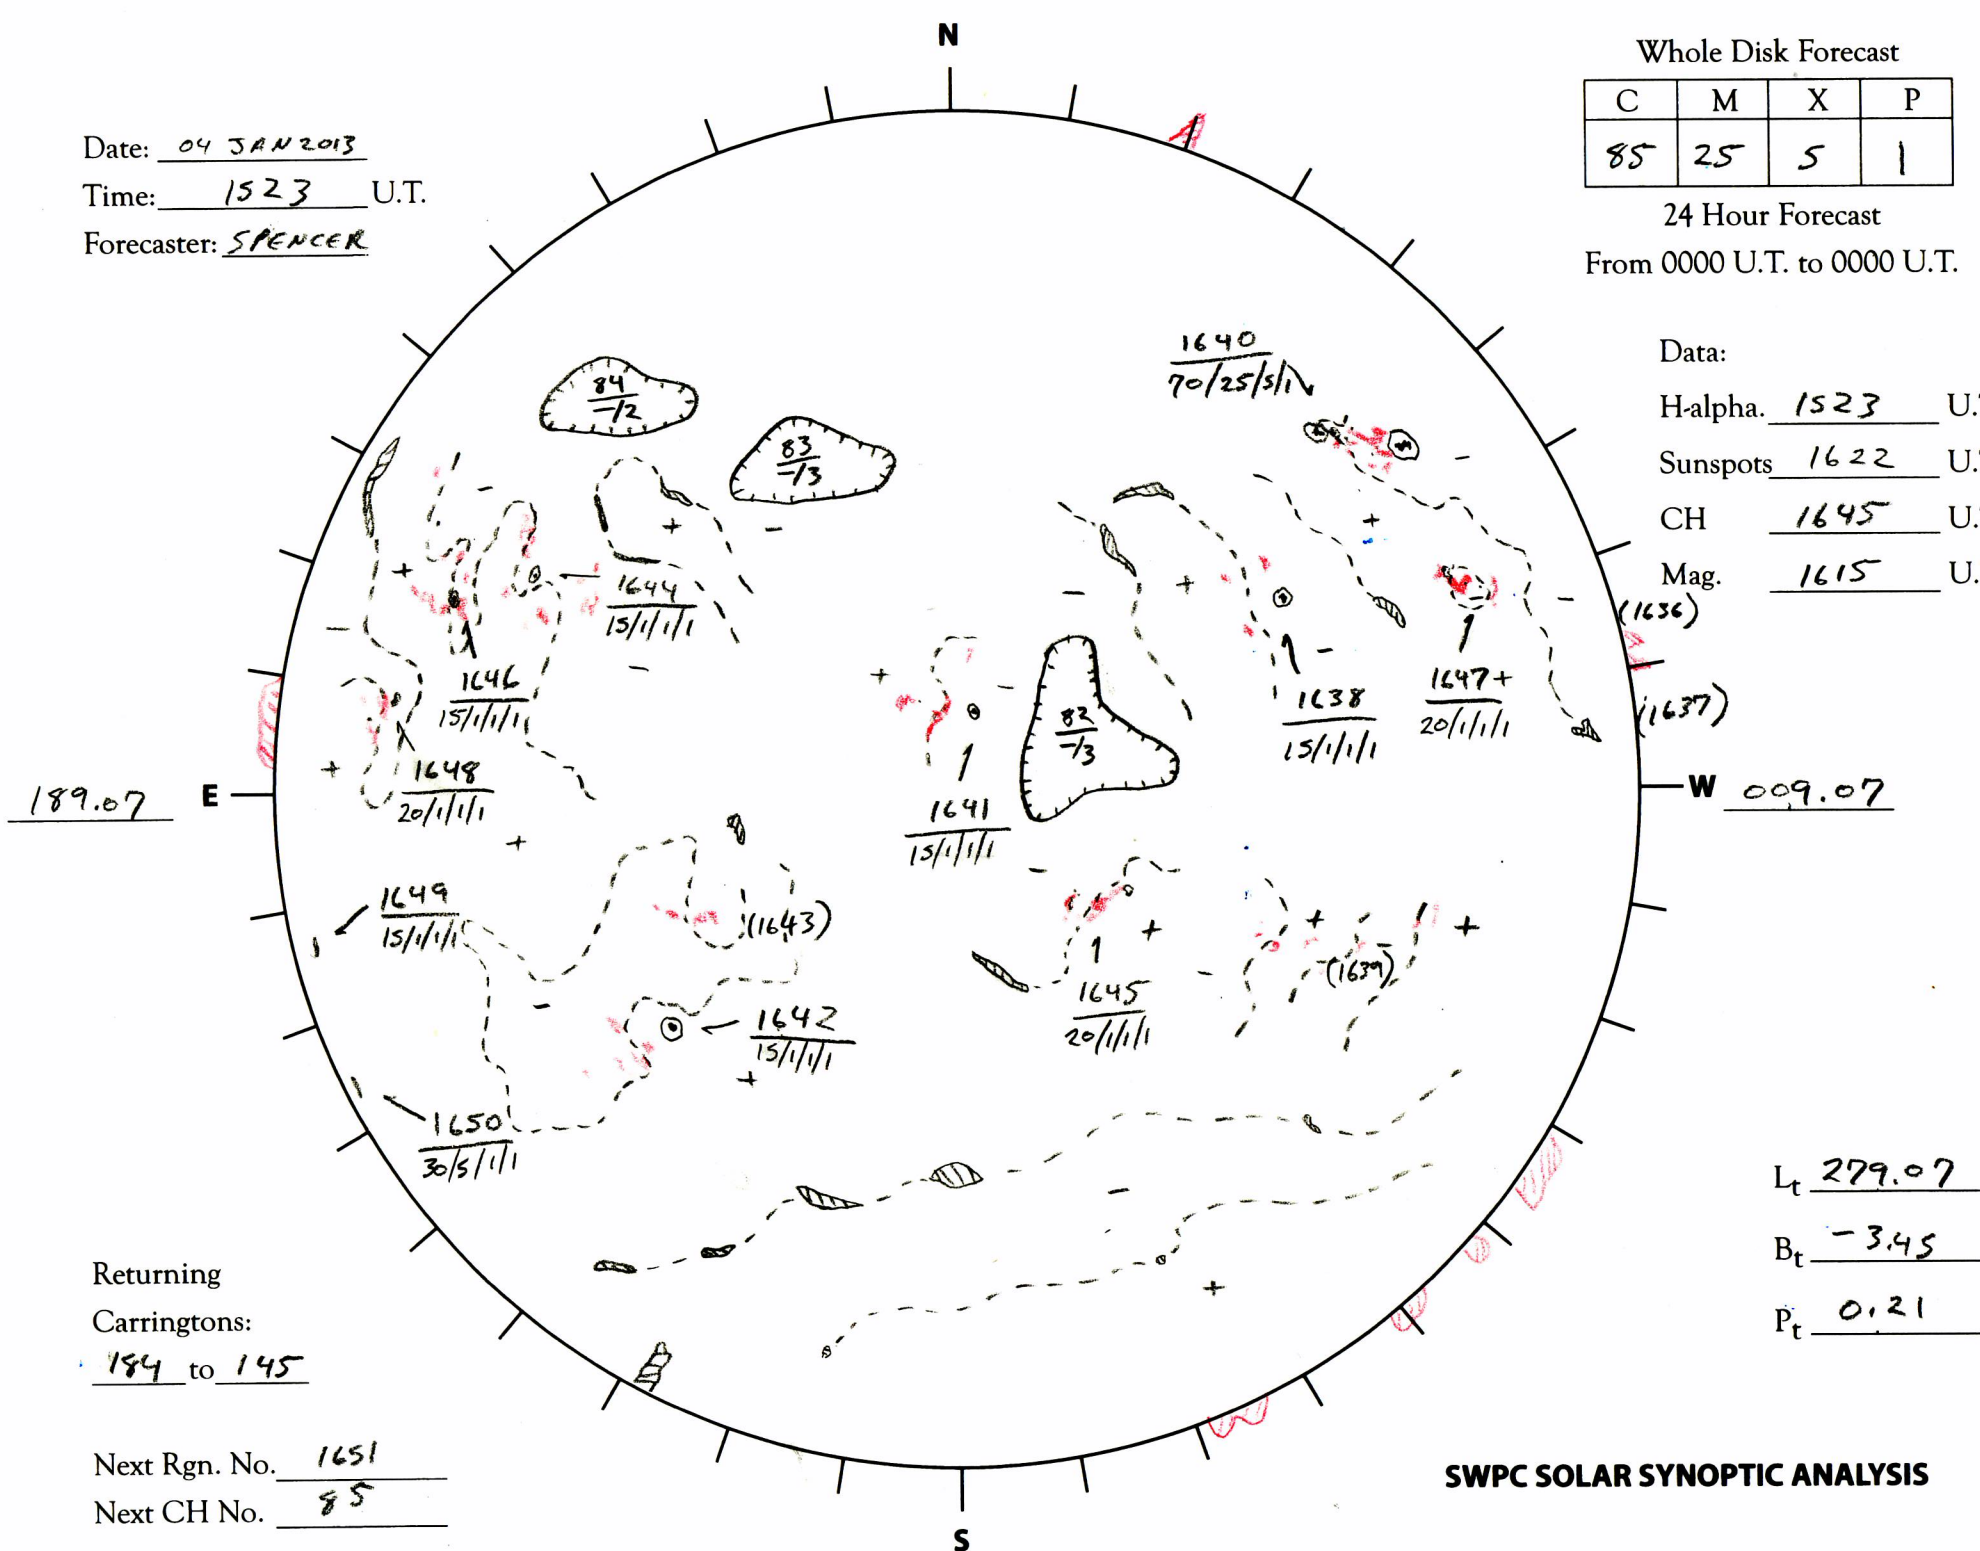

Date: 04 JAN 2013
 Time: 1523 U.T.
 Forecaster: SPENCER

Whole Disk Forecast

C	M	X	P
85	25	5	1

24 Hour Forecast
 From 0000 U.T. to 0000 U.T.

Data:

H-alpha. 1523 U.T.

Sunspots 1622 U.T.

CH 1645 U.T.

Mag. 1615 U.T.

Returning
 Carringtons:
184 to 145

Next Rgn. No. 1651
 Next CH No. 85

L_t 279.07

B_t -3.45

P_t 0.21