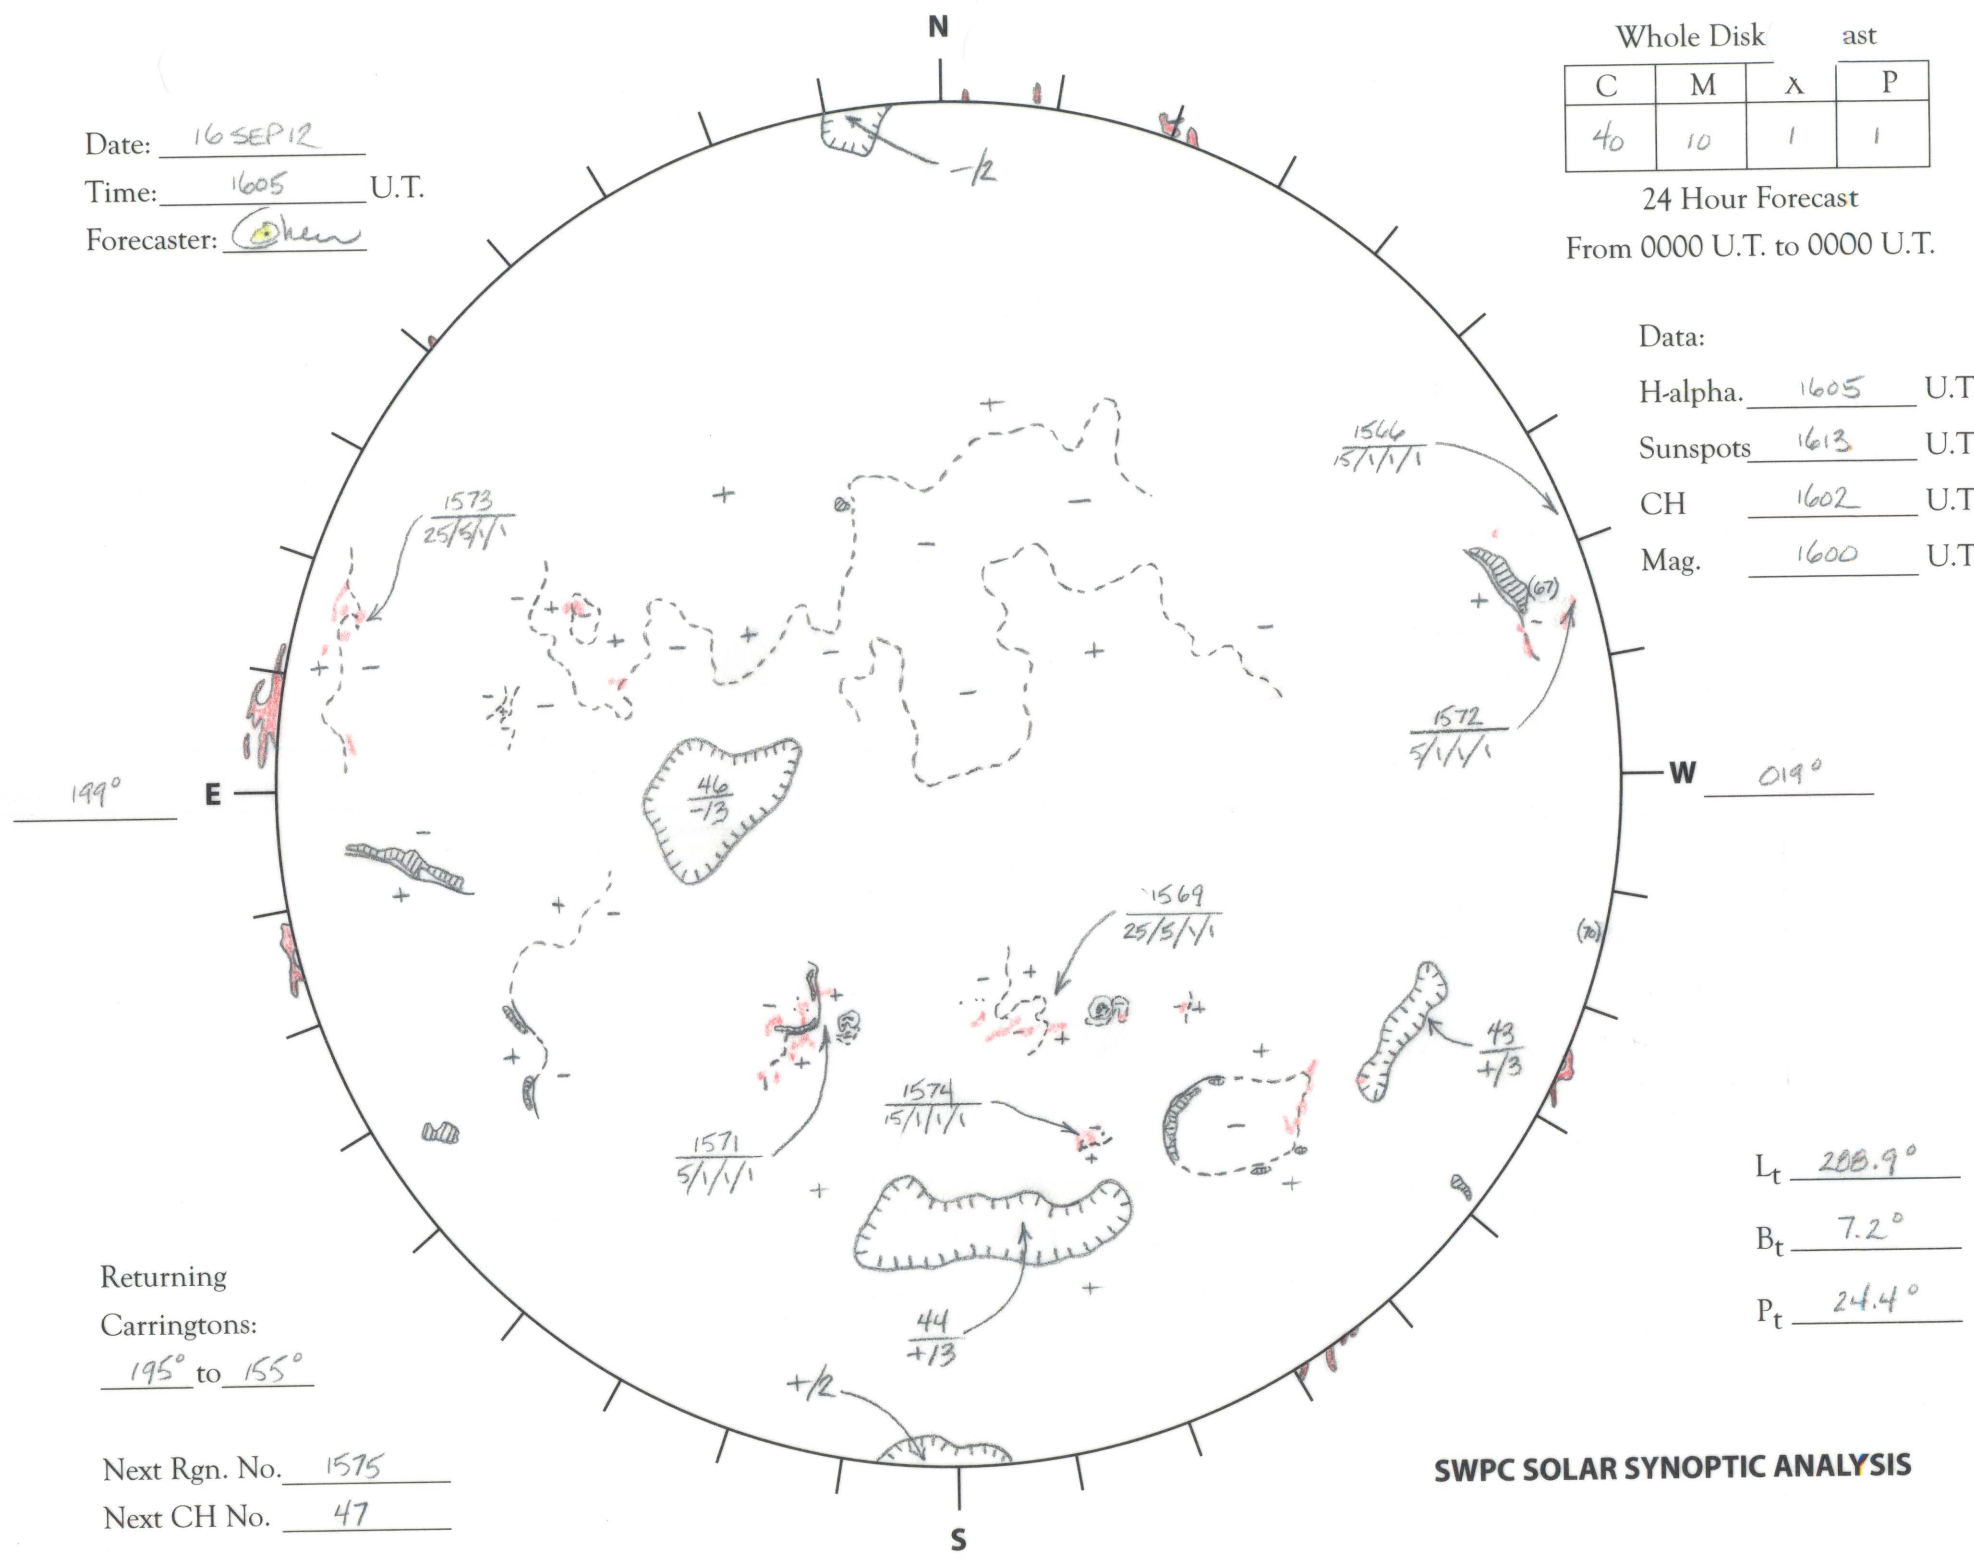

Date: 16 SEP 12
 Time: 1605 U.T.
 Forecaster: Cohen

Whole Disk			ast
C	M	λ	P
40	10	1	1

24 Hour Forecast
 From 0000 U.T. to 0000 U.T.

Data:
 H-alpha. 1605 U.T.
 Sunspots 1613 U.T.
 CH 1602 U.T.
 Mag. 1600 U.T.

Returning Carringtons: 195° to 155°

Next Rgn. No. 1575
 Next CH No. 47

L_t 288.9°
 B_t 7.2°
 P_t 24.4°