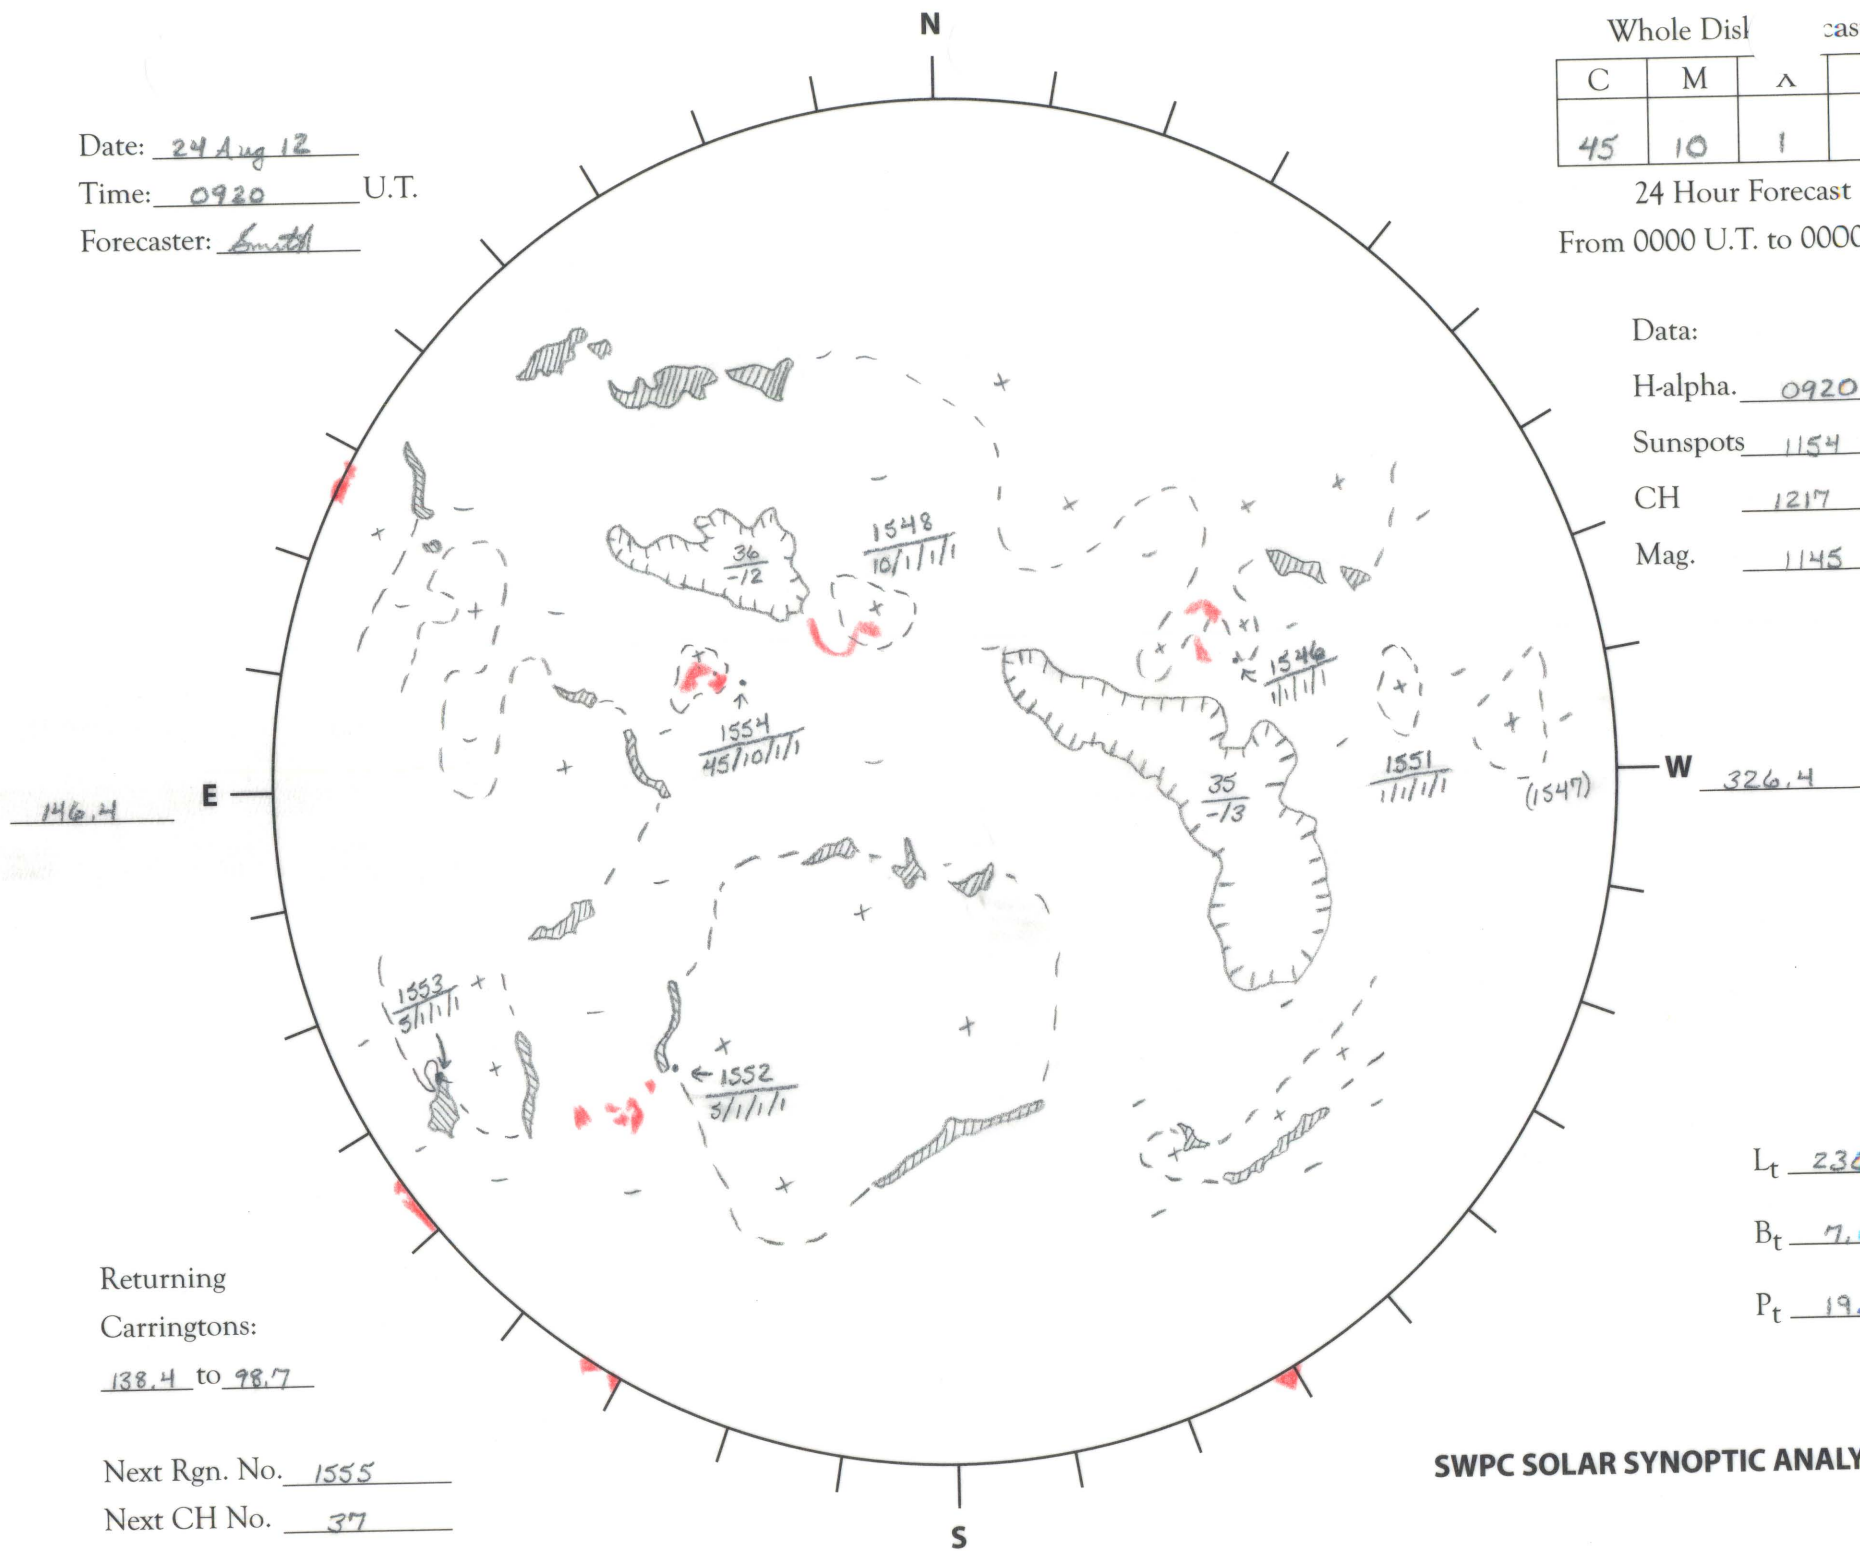

Date: 24 Aug 12
 Time: 0920 U.T.
 Forecaster: Smith

Whole Disc		cast	
C	M	Δ	P
45	10	1	1

24 Hour Forecast
 From 0000 U.T. to 0000 U.T.

Data:
 H-alpha. 0920 U.T.
 Sunspots 1154 U.T.
 CH 1217 U.T.
 Mag. 1145 U.T.

Returning
 Carringtons:
138.4 to 98.7

Next Rgn. No. 1555
 Next CH No. 37

W 326.4

L_t 236.4
 B_t 7.02
 P_t 19.07