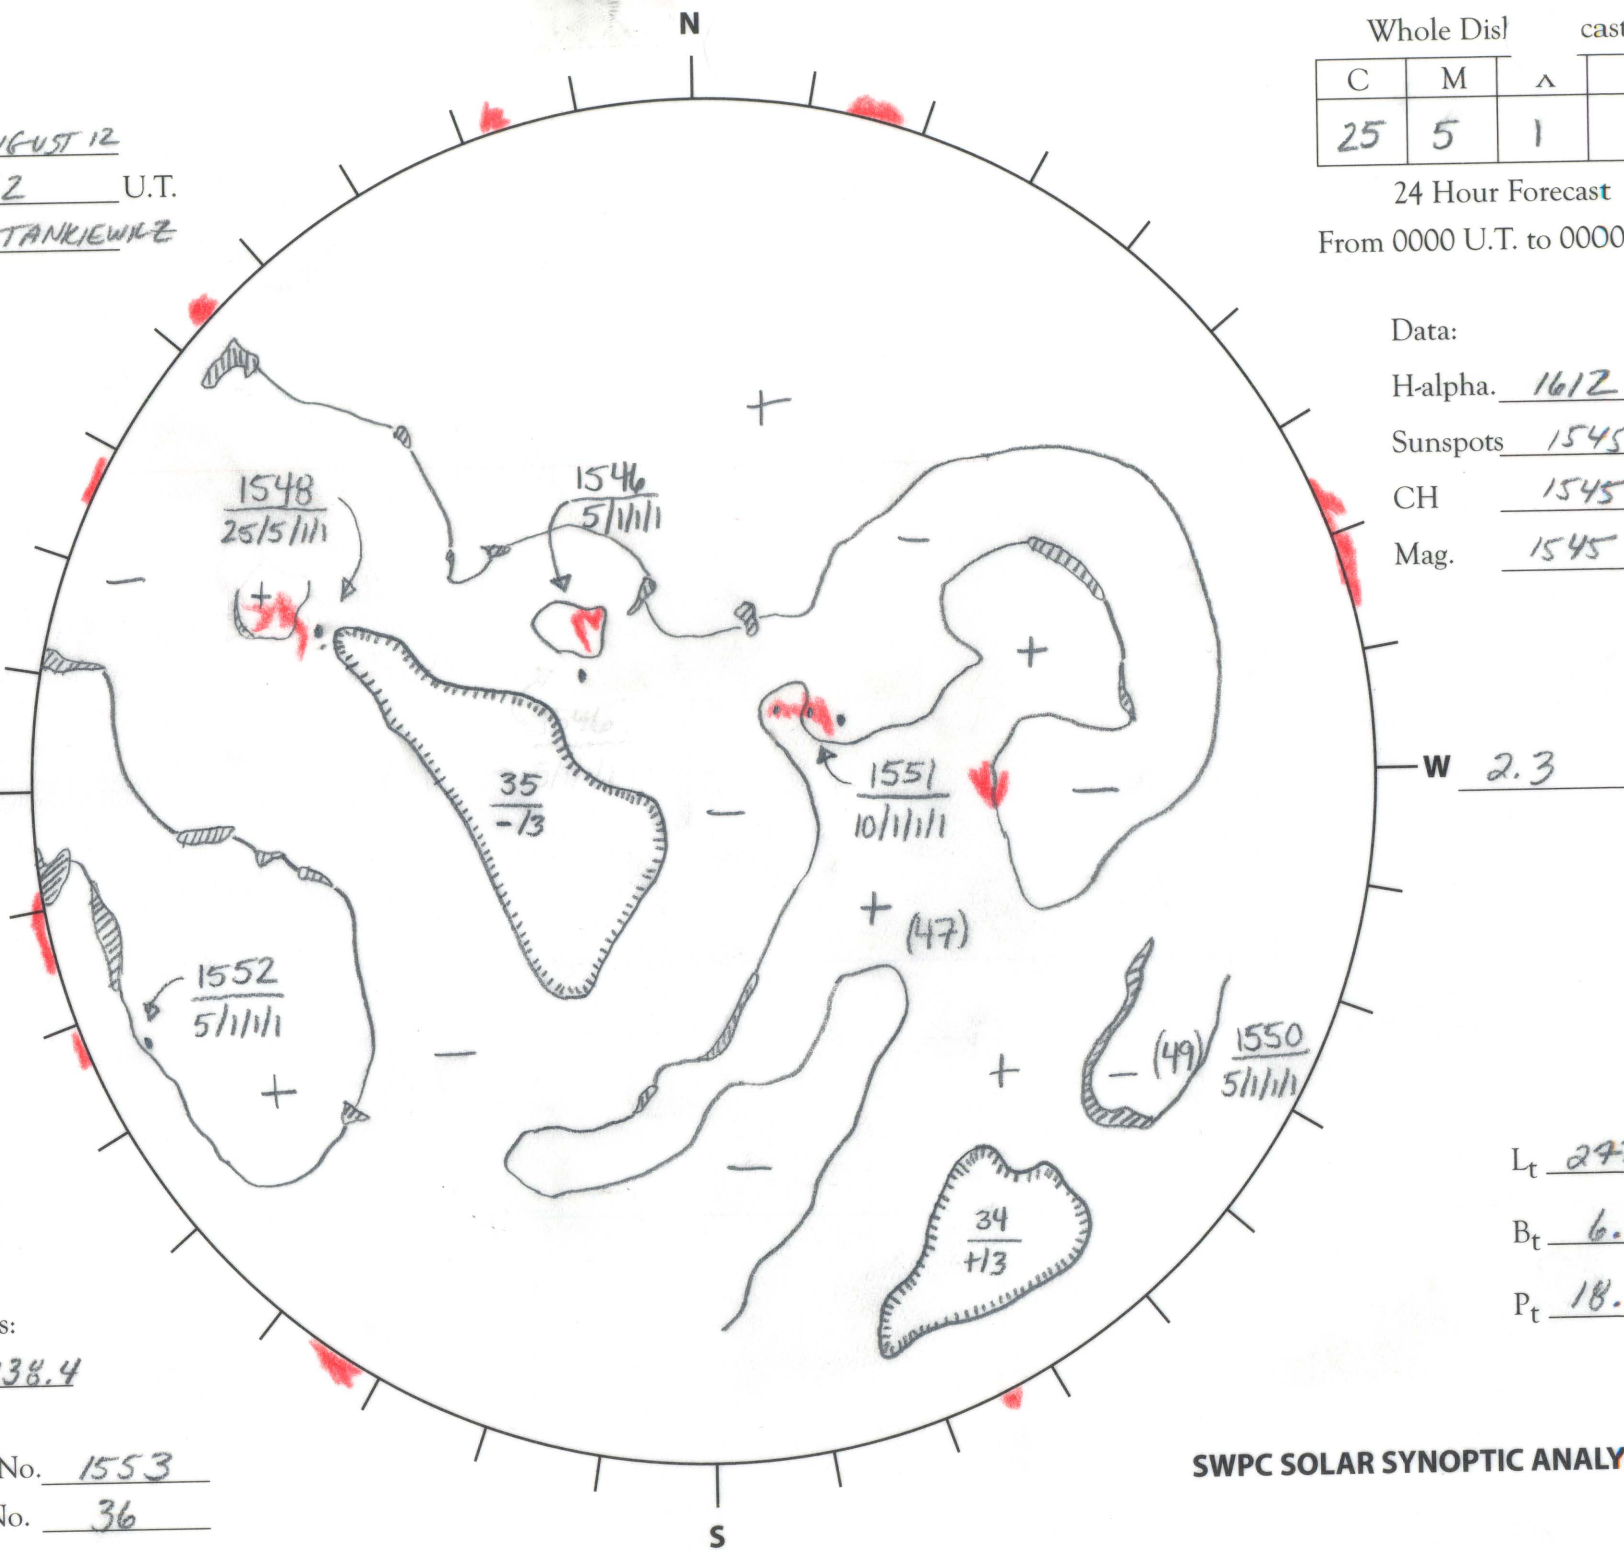

Date: 21 AUGUST 12  
 Time: 1612 U.T.  
 Forecaster: STANKIEWICZ

Whole Disl		cast	
C	M	Δ	P
25	5	1	1

24 Hour Forecast  
 From 0000 U.T. to 0000 U.T.

Data:  
 H-alpha. 1612 U.T.  
 Sunspots 1545 U.T.  
 CH 1545 U.T.  
 Mag. 1545 U.T.

Returning  
 Carringtons:  
178.0 to 138.4

Next Rgn. No. 1553  
 Next CH No. 36

L<sub>t</sub> 272.3  
 B<sub>t</sub> 6.9  
 P<sub>t</sub> 18.3