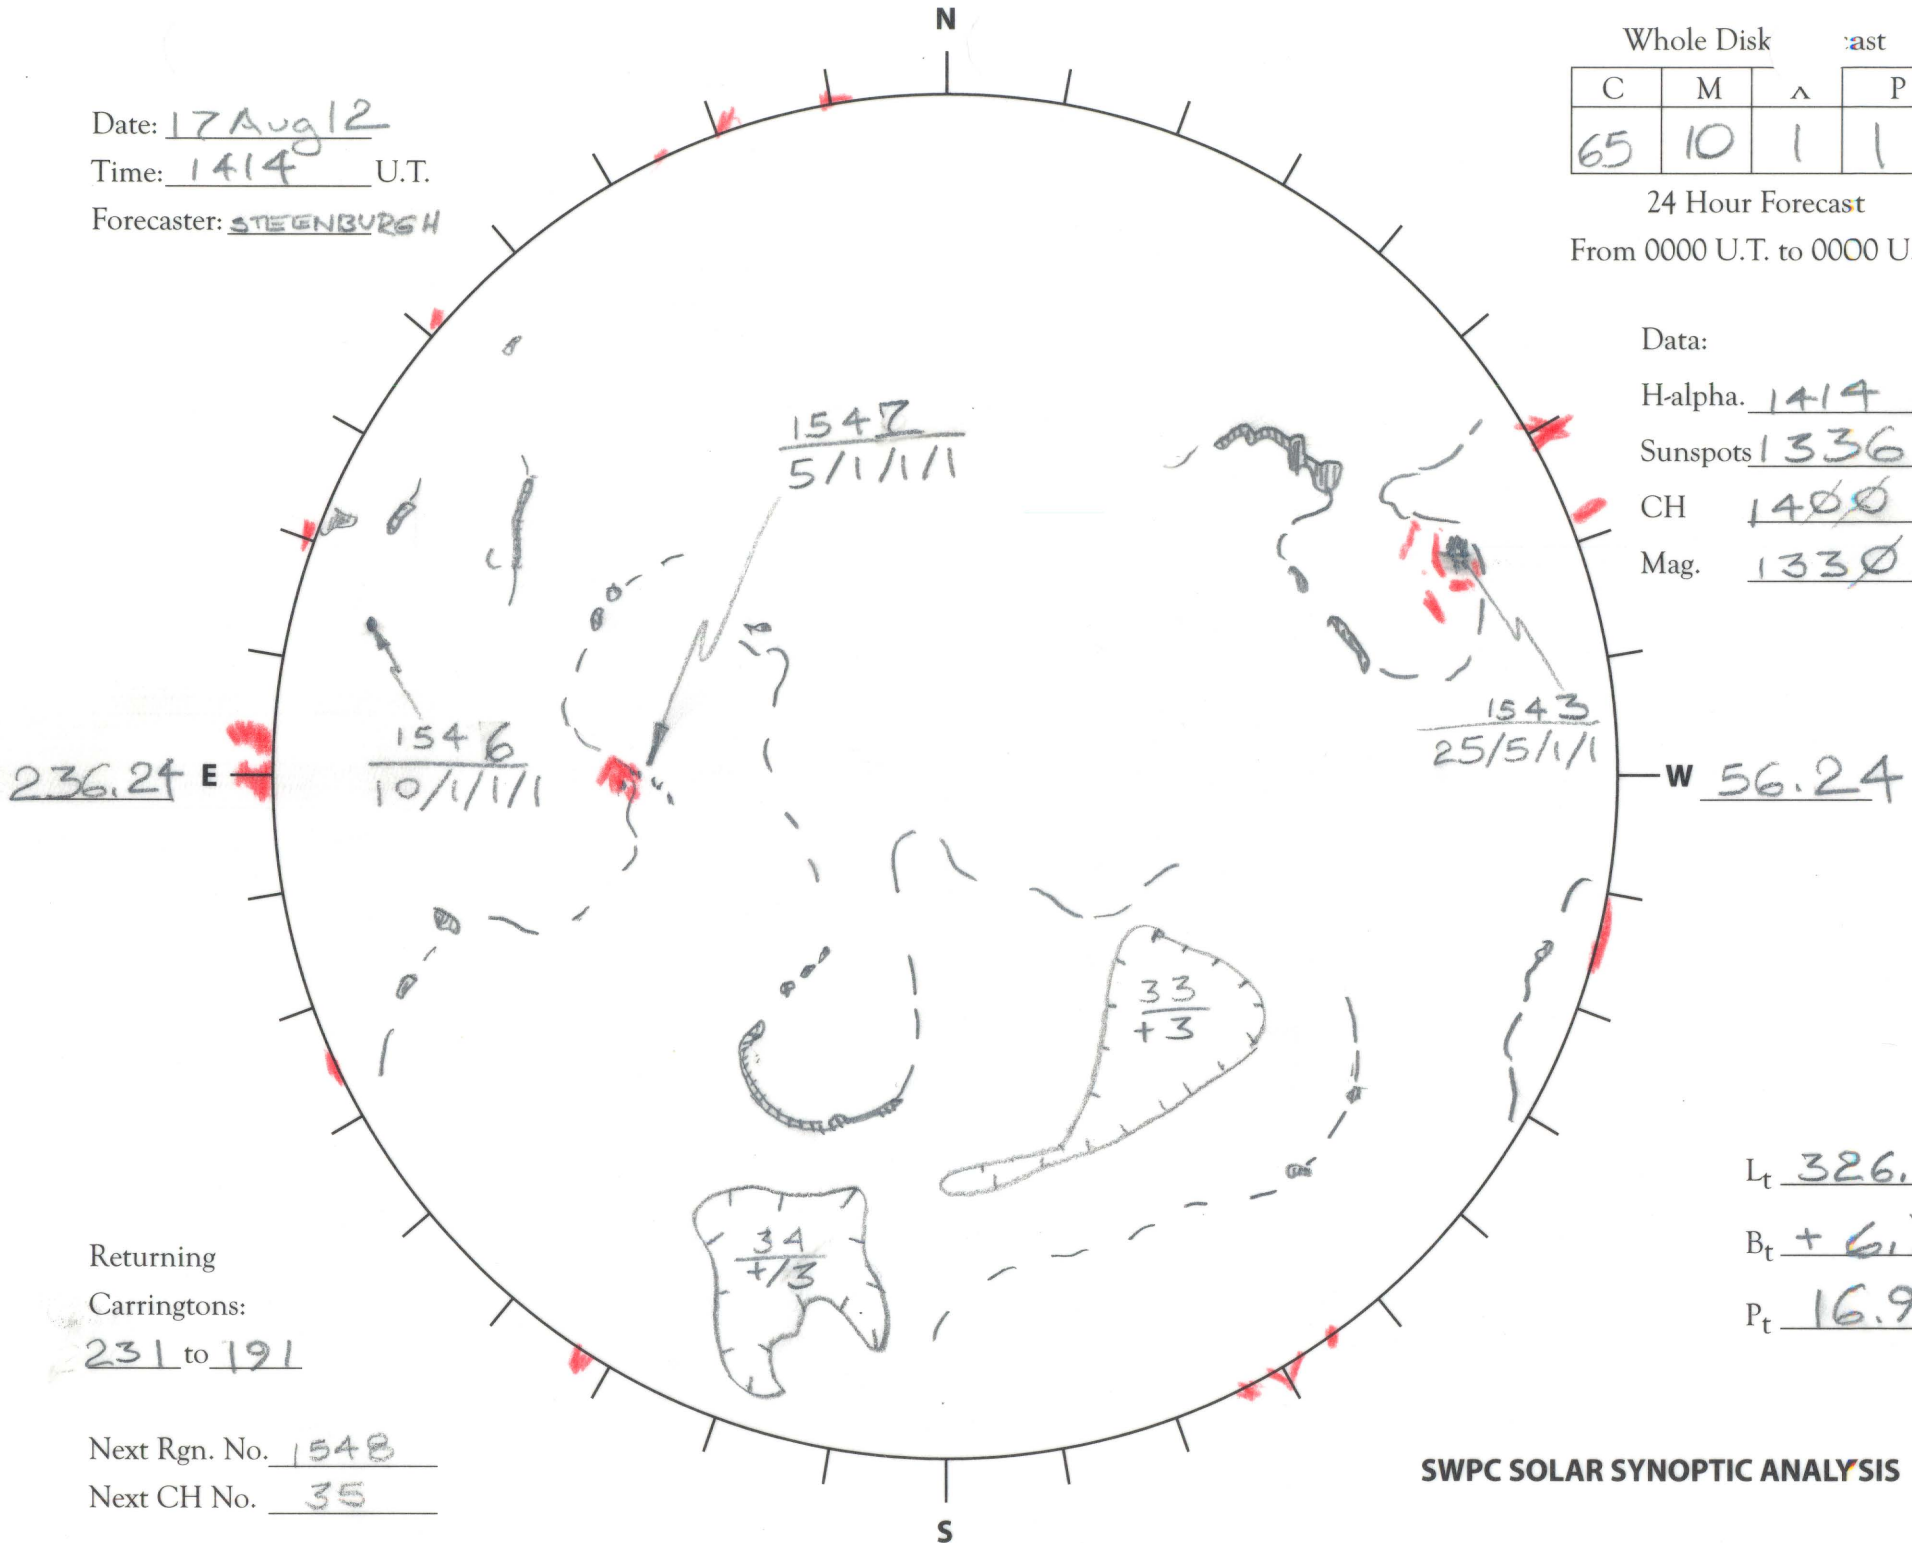

Date: 17 Aug 12
 Time: 1414 U.T.
 Forecaster: STEENBURGH

Whole Disk			East
C	M	Δ	P
65	10	1	1

24 Hour Forecast
 From 0000 U.T. to 0000 U.T.

Data:
 H-alpha. 1414 U.T.
 Sunspots 1336 U.T.
 CH 1400 U.T.
 Mag. 1330 U.T.

236.24 E

W 56.24

Returning
 Carringtons:
231 to 191

Next Rgn. No. 1548
 Next CH No. 35

L_t 326.24
 B_t +6.77
 P_t 16.97