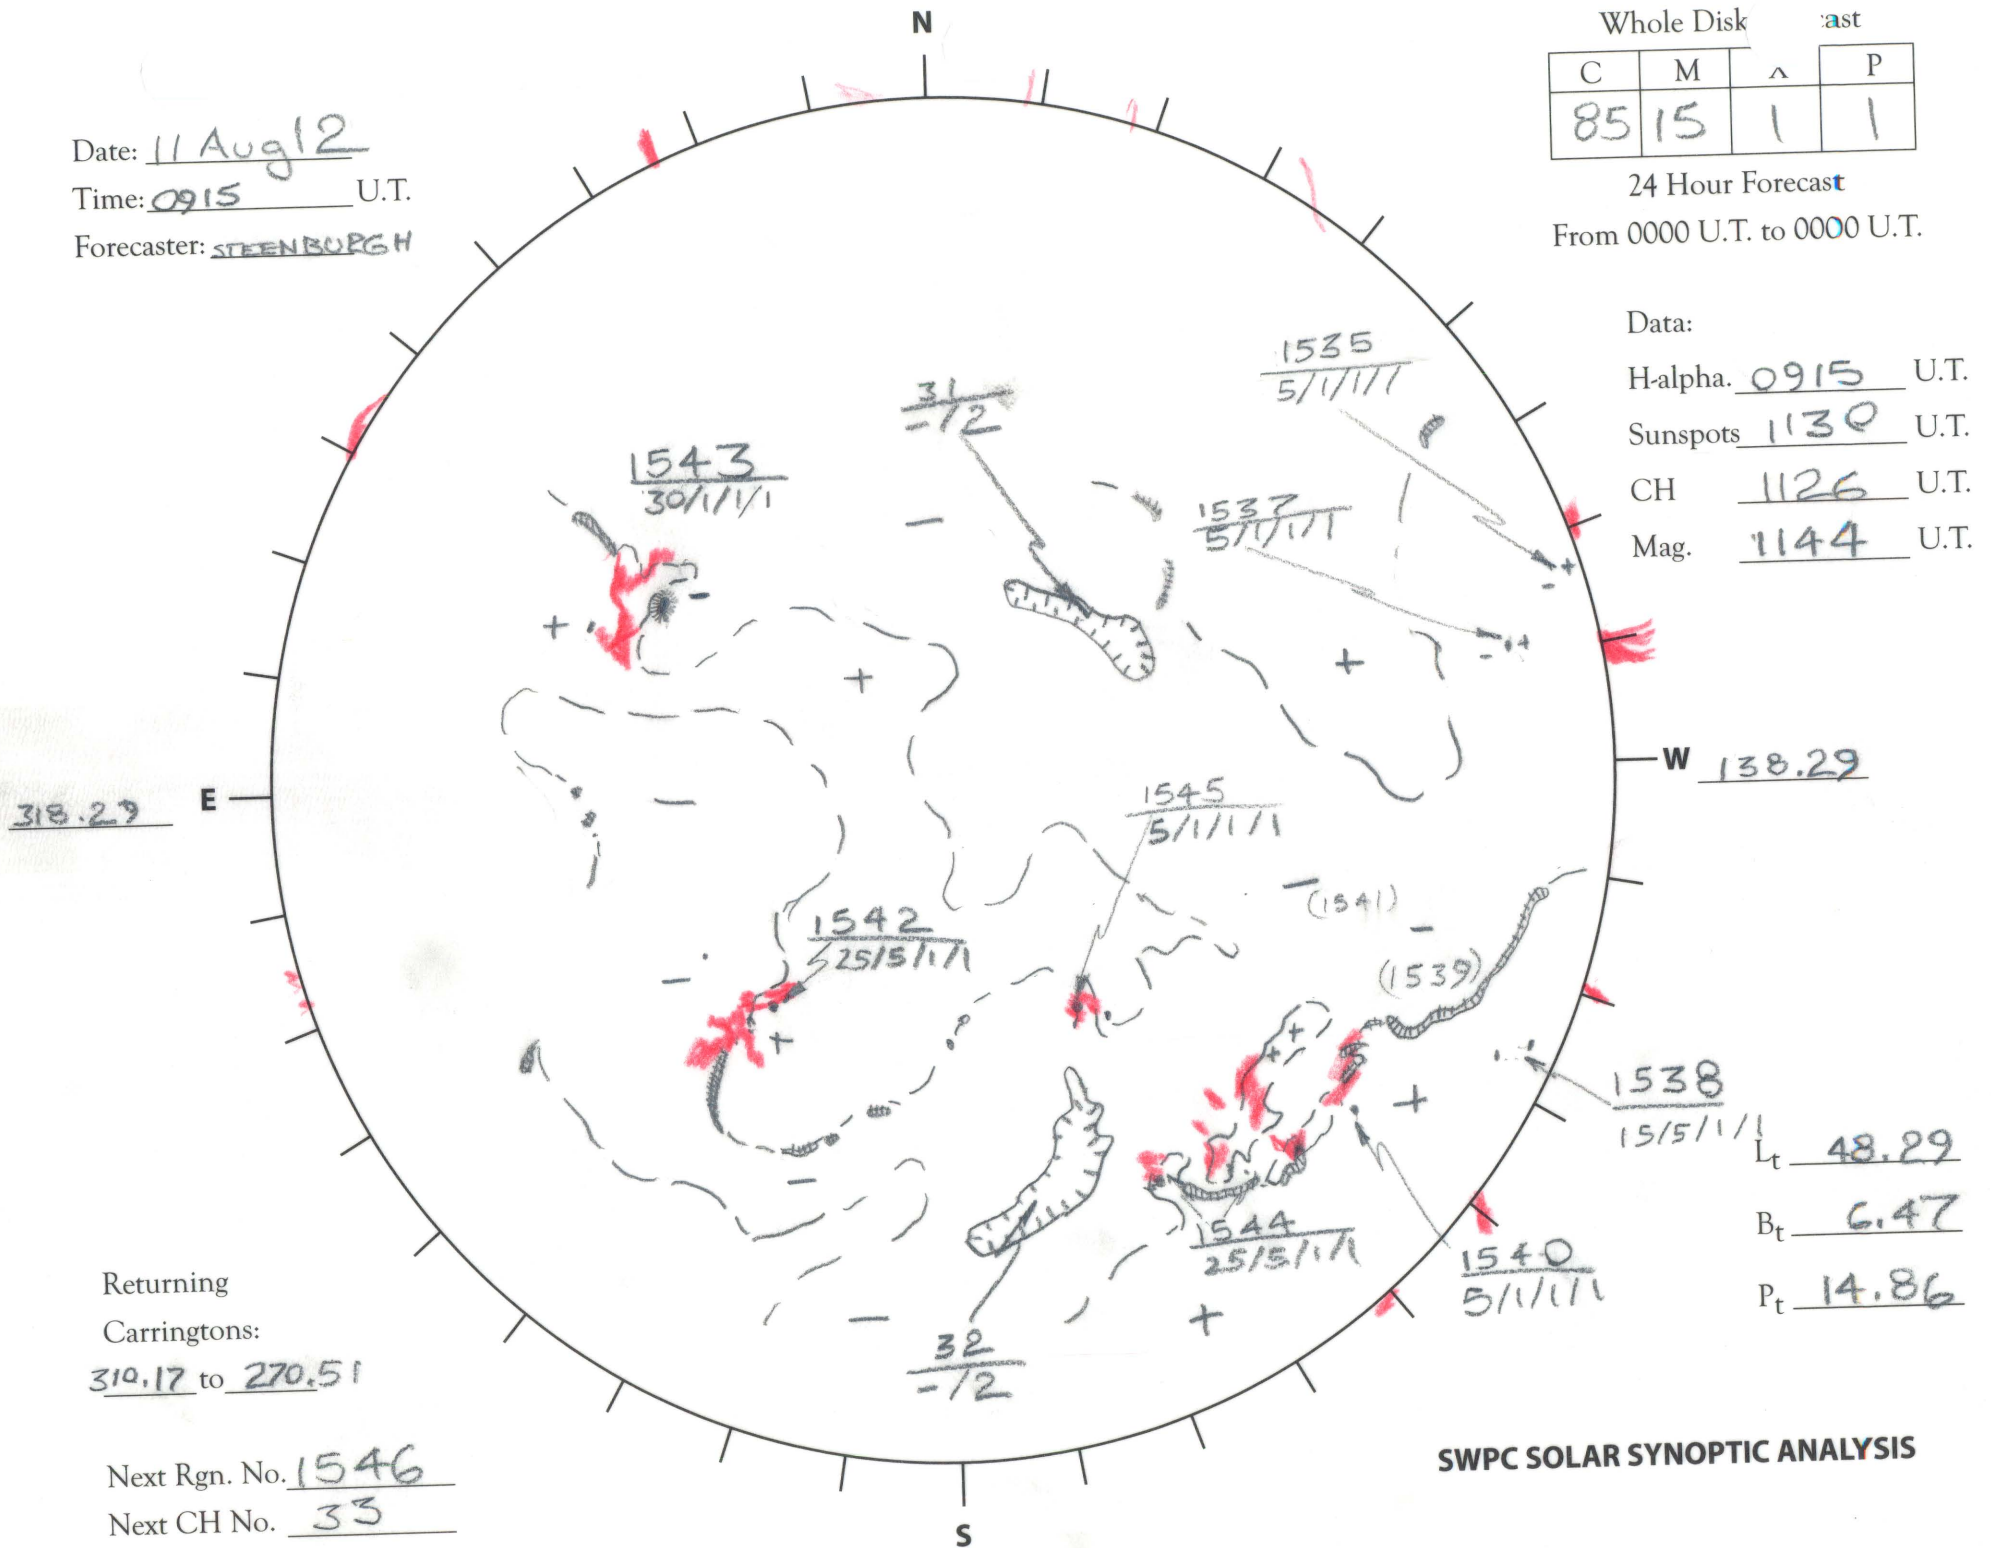

Date: 11 Aug 12
 Time: 0915 U.T.
 Forecaster: STEENBURGH

Whole Disk			East
C	M	△	P
85	15	1	1

24 Hour Forecast
 From 0000 U.T. to 0000 U.T.

Data:
 H-alpha. 0915 U.T.
 Sunspots 1130 U.T.
 CH 1126 U.T.
 Mag. 1144 U.T.

Returning
 Carringtons:
310.17 to 270.51

Next Rgn. No. 1546
 Next CH No. 33

SWPC SOLAR SYNOPTIC ANALYSIS