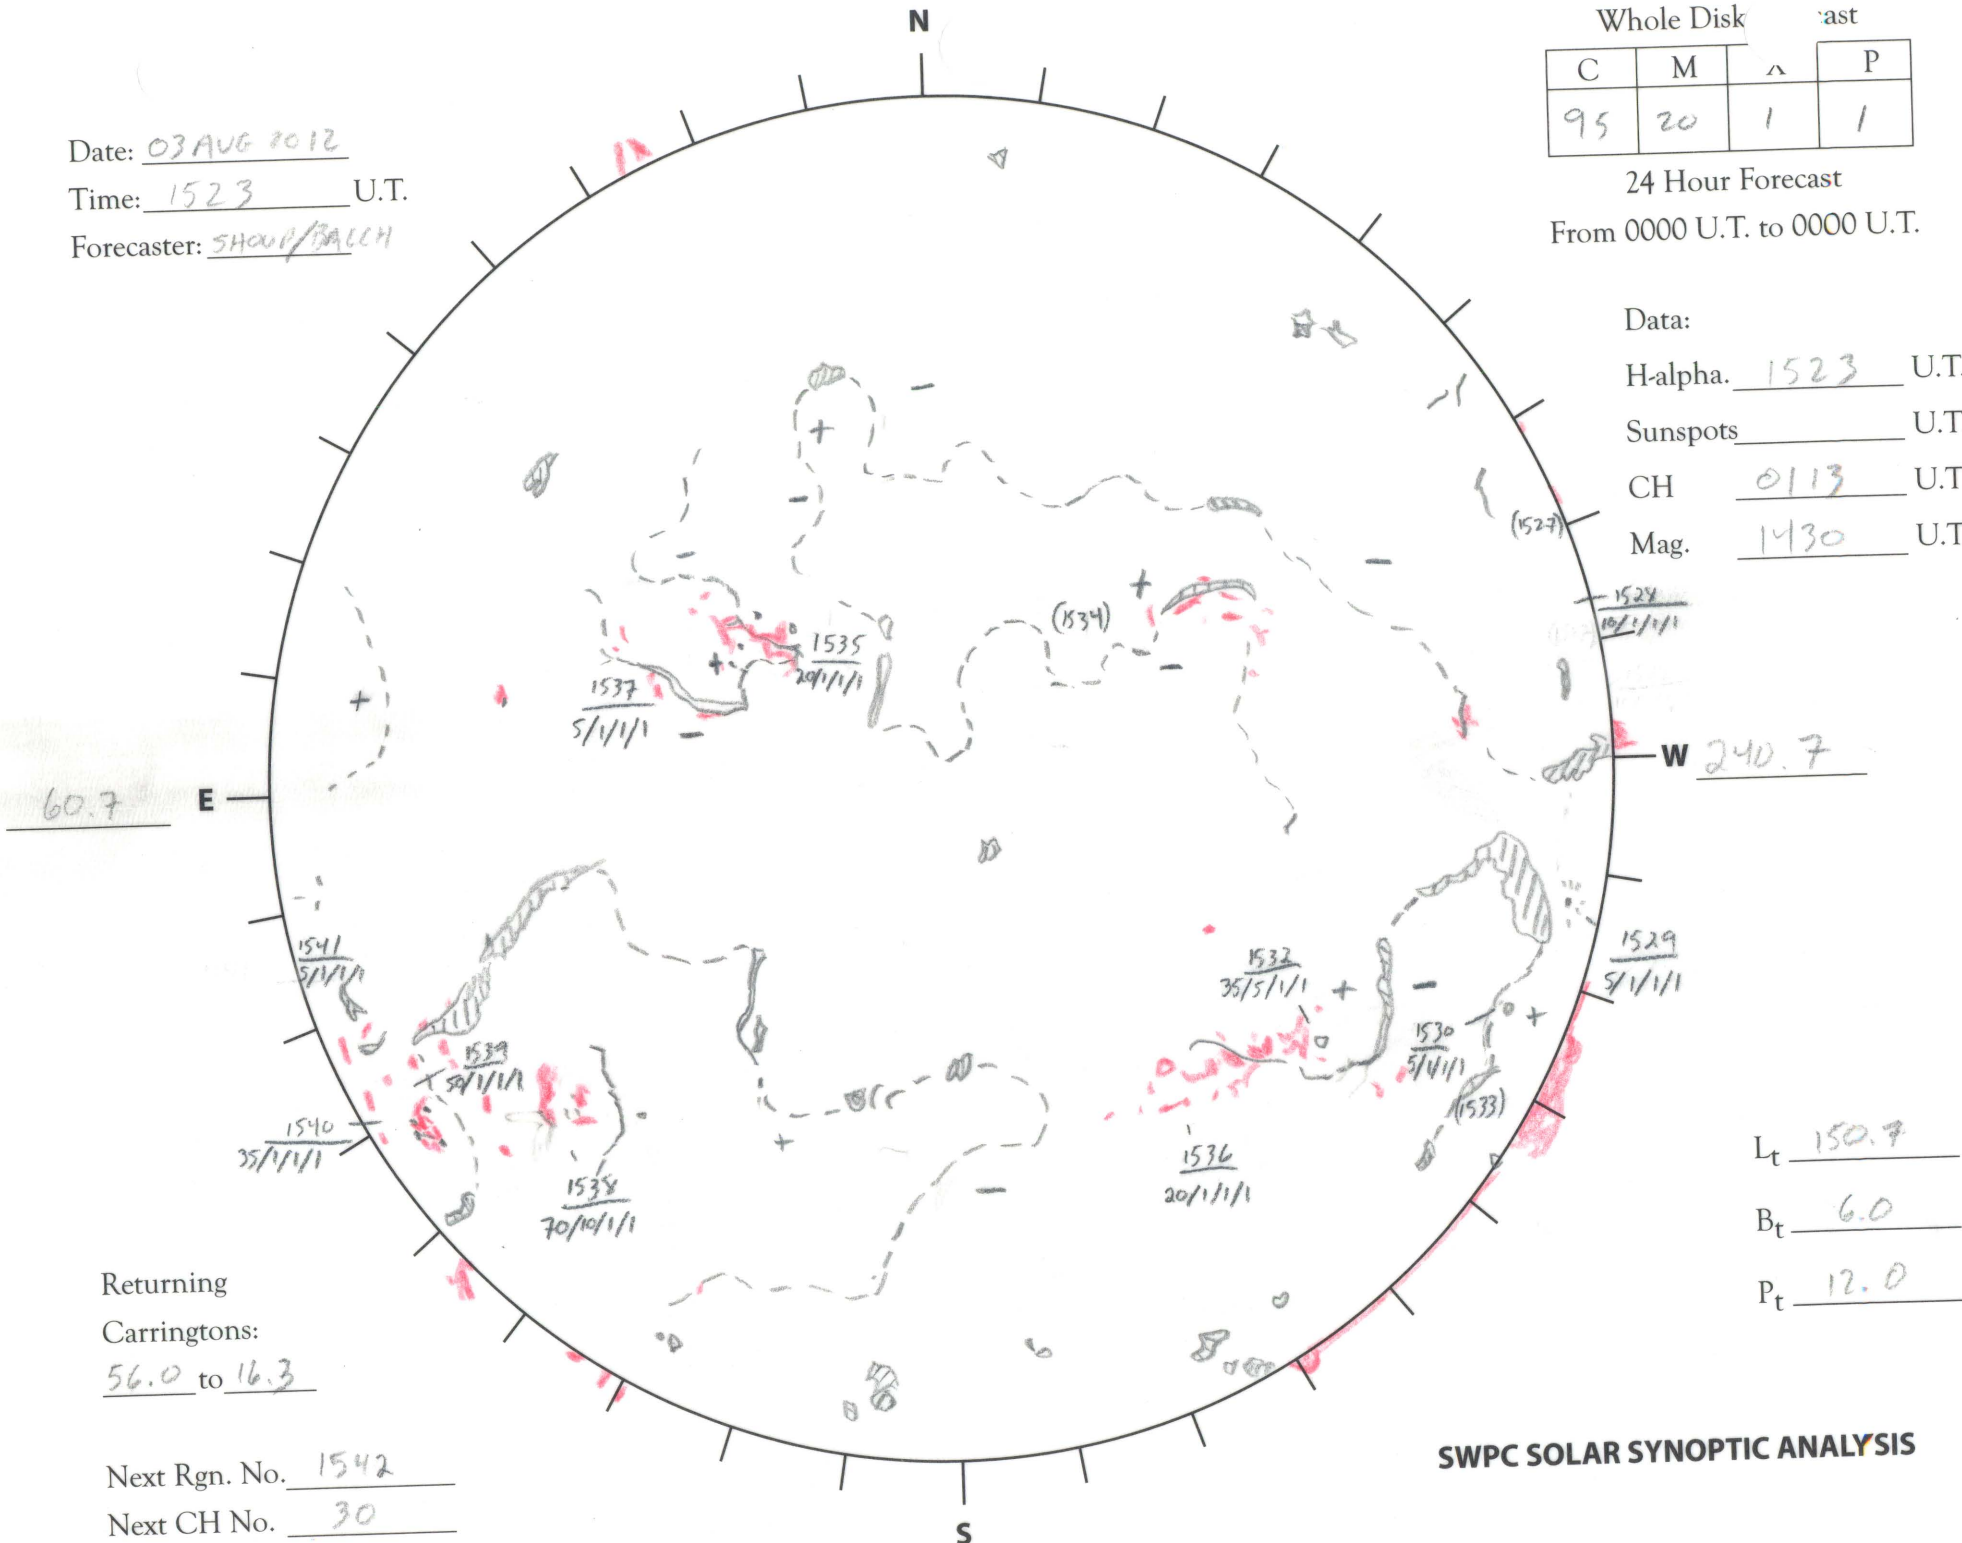

Date: 03 AUG 2012
 Time: 1523 U.T.
 Forecaster: SHOUP/BALCH

Whole Disk			East
C	M	Δ	P
95	20	1	1

24 Hour Forecast
 From 0000 U.T. to 0000 U.T.

Data:
 H-alpha. 1523 U.T.
 Sunspots _____ U.T.
 CH 0113 U.T.
 Mag. 1430 U.T.

Returning
 Carringtons:
56.0 to 16.3

Next Rgn. No. 1542
 Next CH No. 30

L_t 150.7
 B_t 6.0
 P_t 12.0