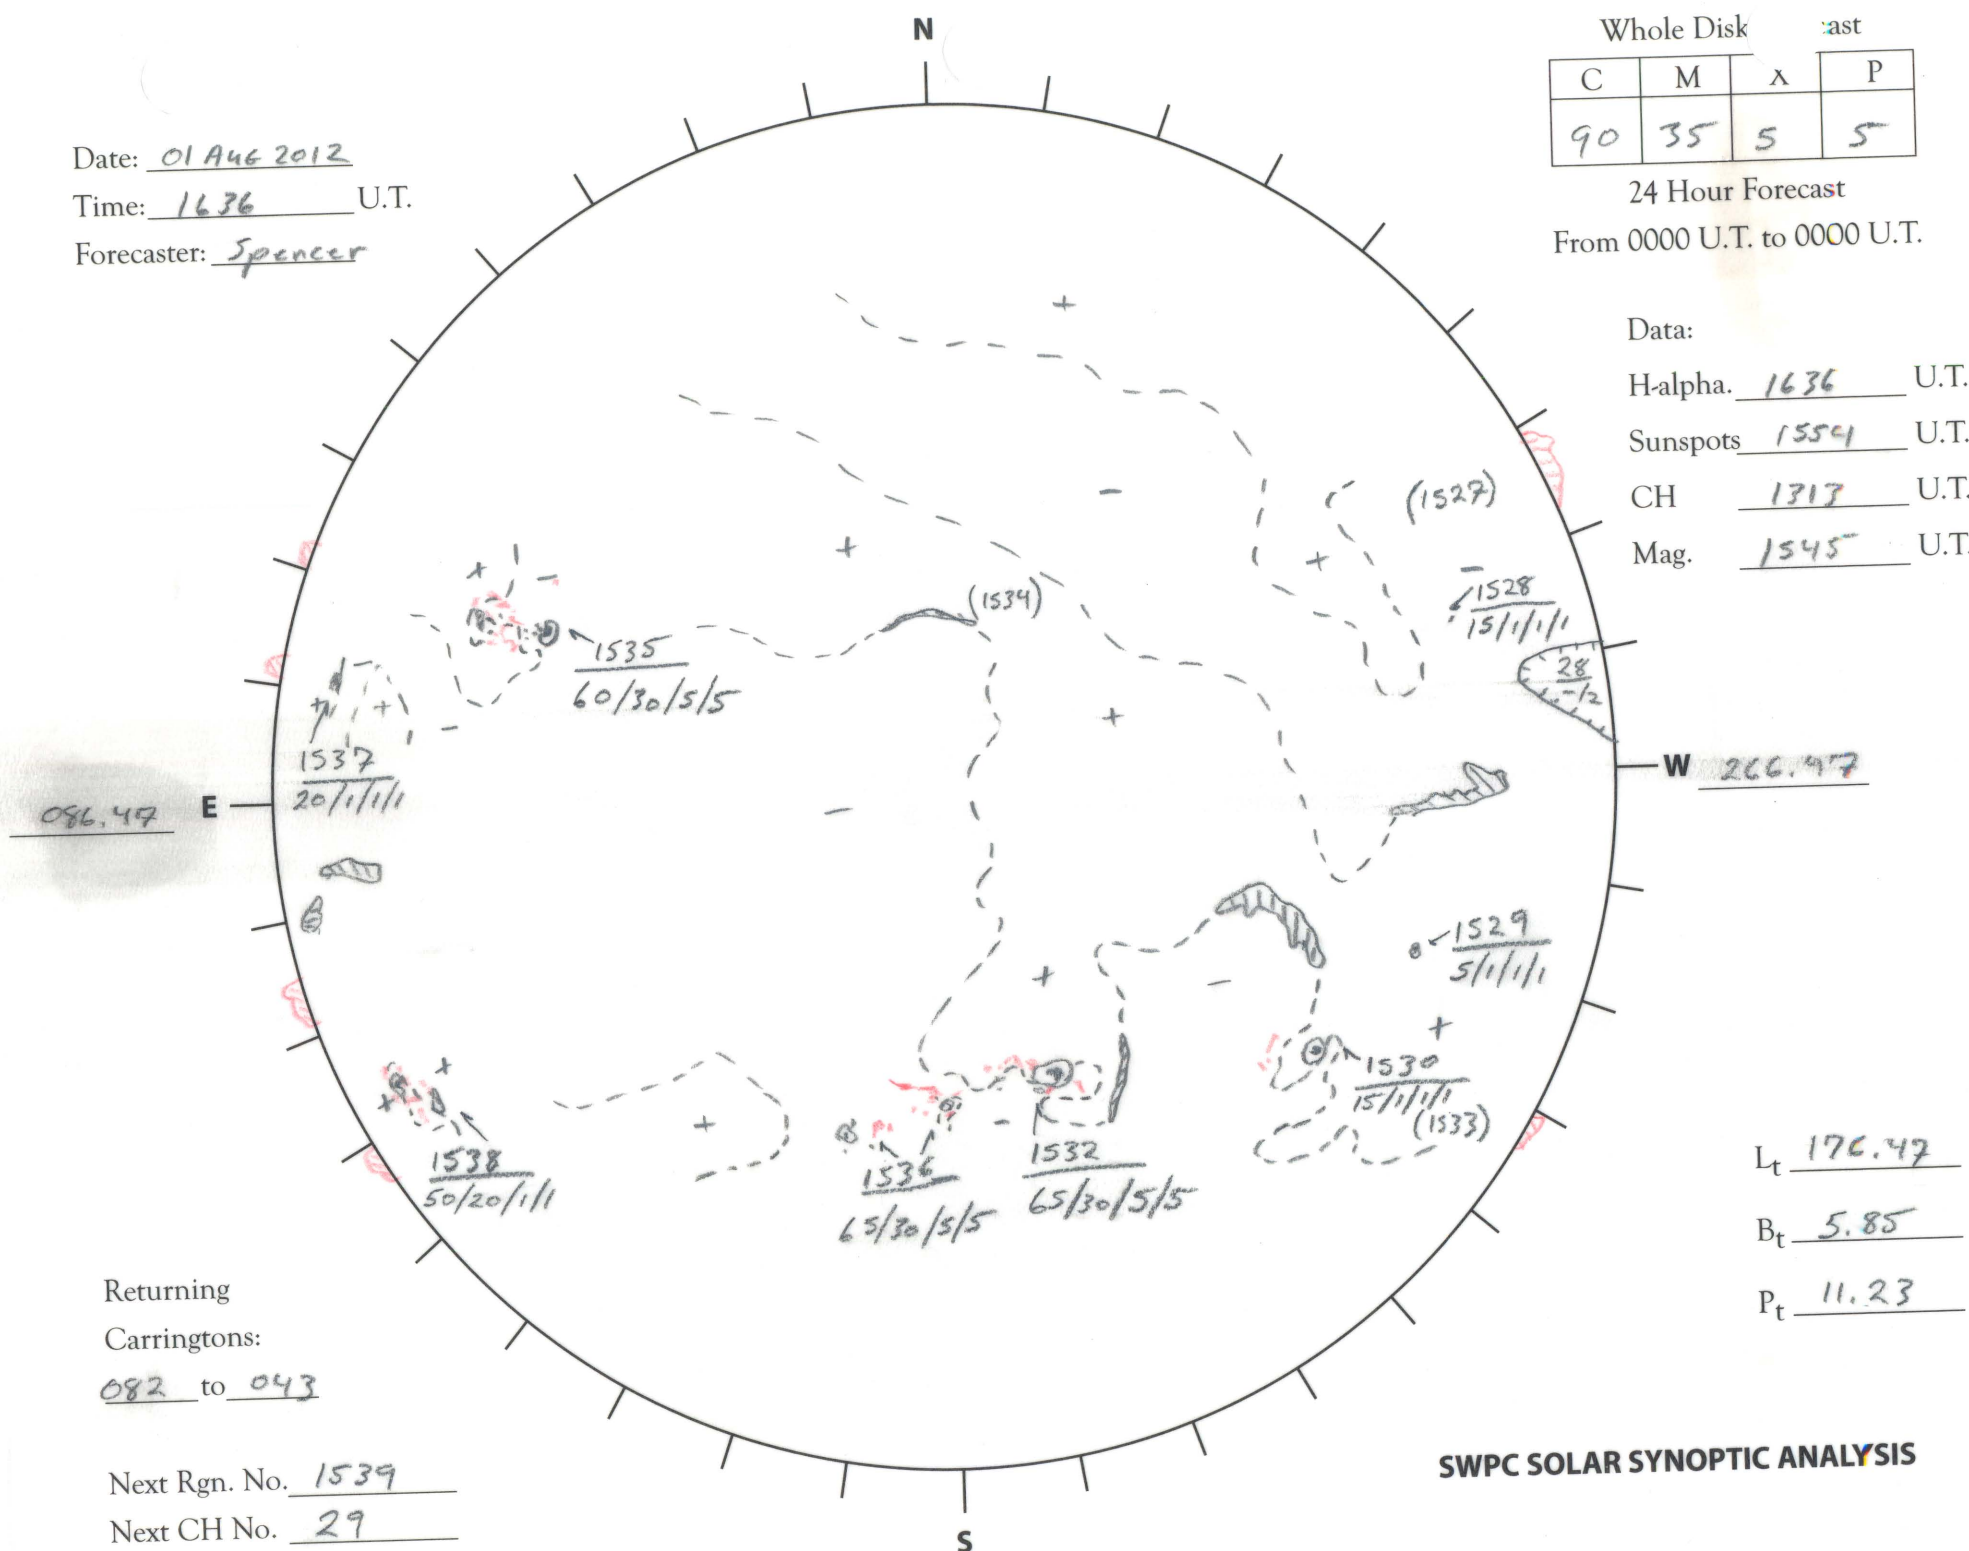

Date: 01 Aug 2012
 Time: 1636 U.T.
 Forecaster: Spencer

Whole Disk			
C	M	λ	P
90	35	5	5

24 Hour Forecast
 From 0000 U.T. to 0000 U.T.

Data:
 H-alpha. 1636 U.T.
 Sunspots 1554 U.T.
 CH 1317 U.T.
 Mag. 1545 U.T.

086.47 E

W 266.47

Returning
 Carringtons:
082 to 043

L_t 176.47
 B_t 5.85
 P_t 11.23

Next Rgn. No. 1539
 Next CH No. 29