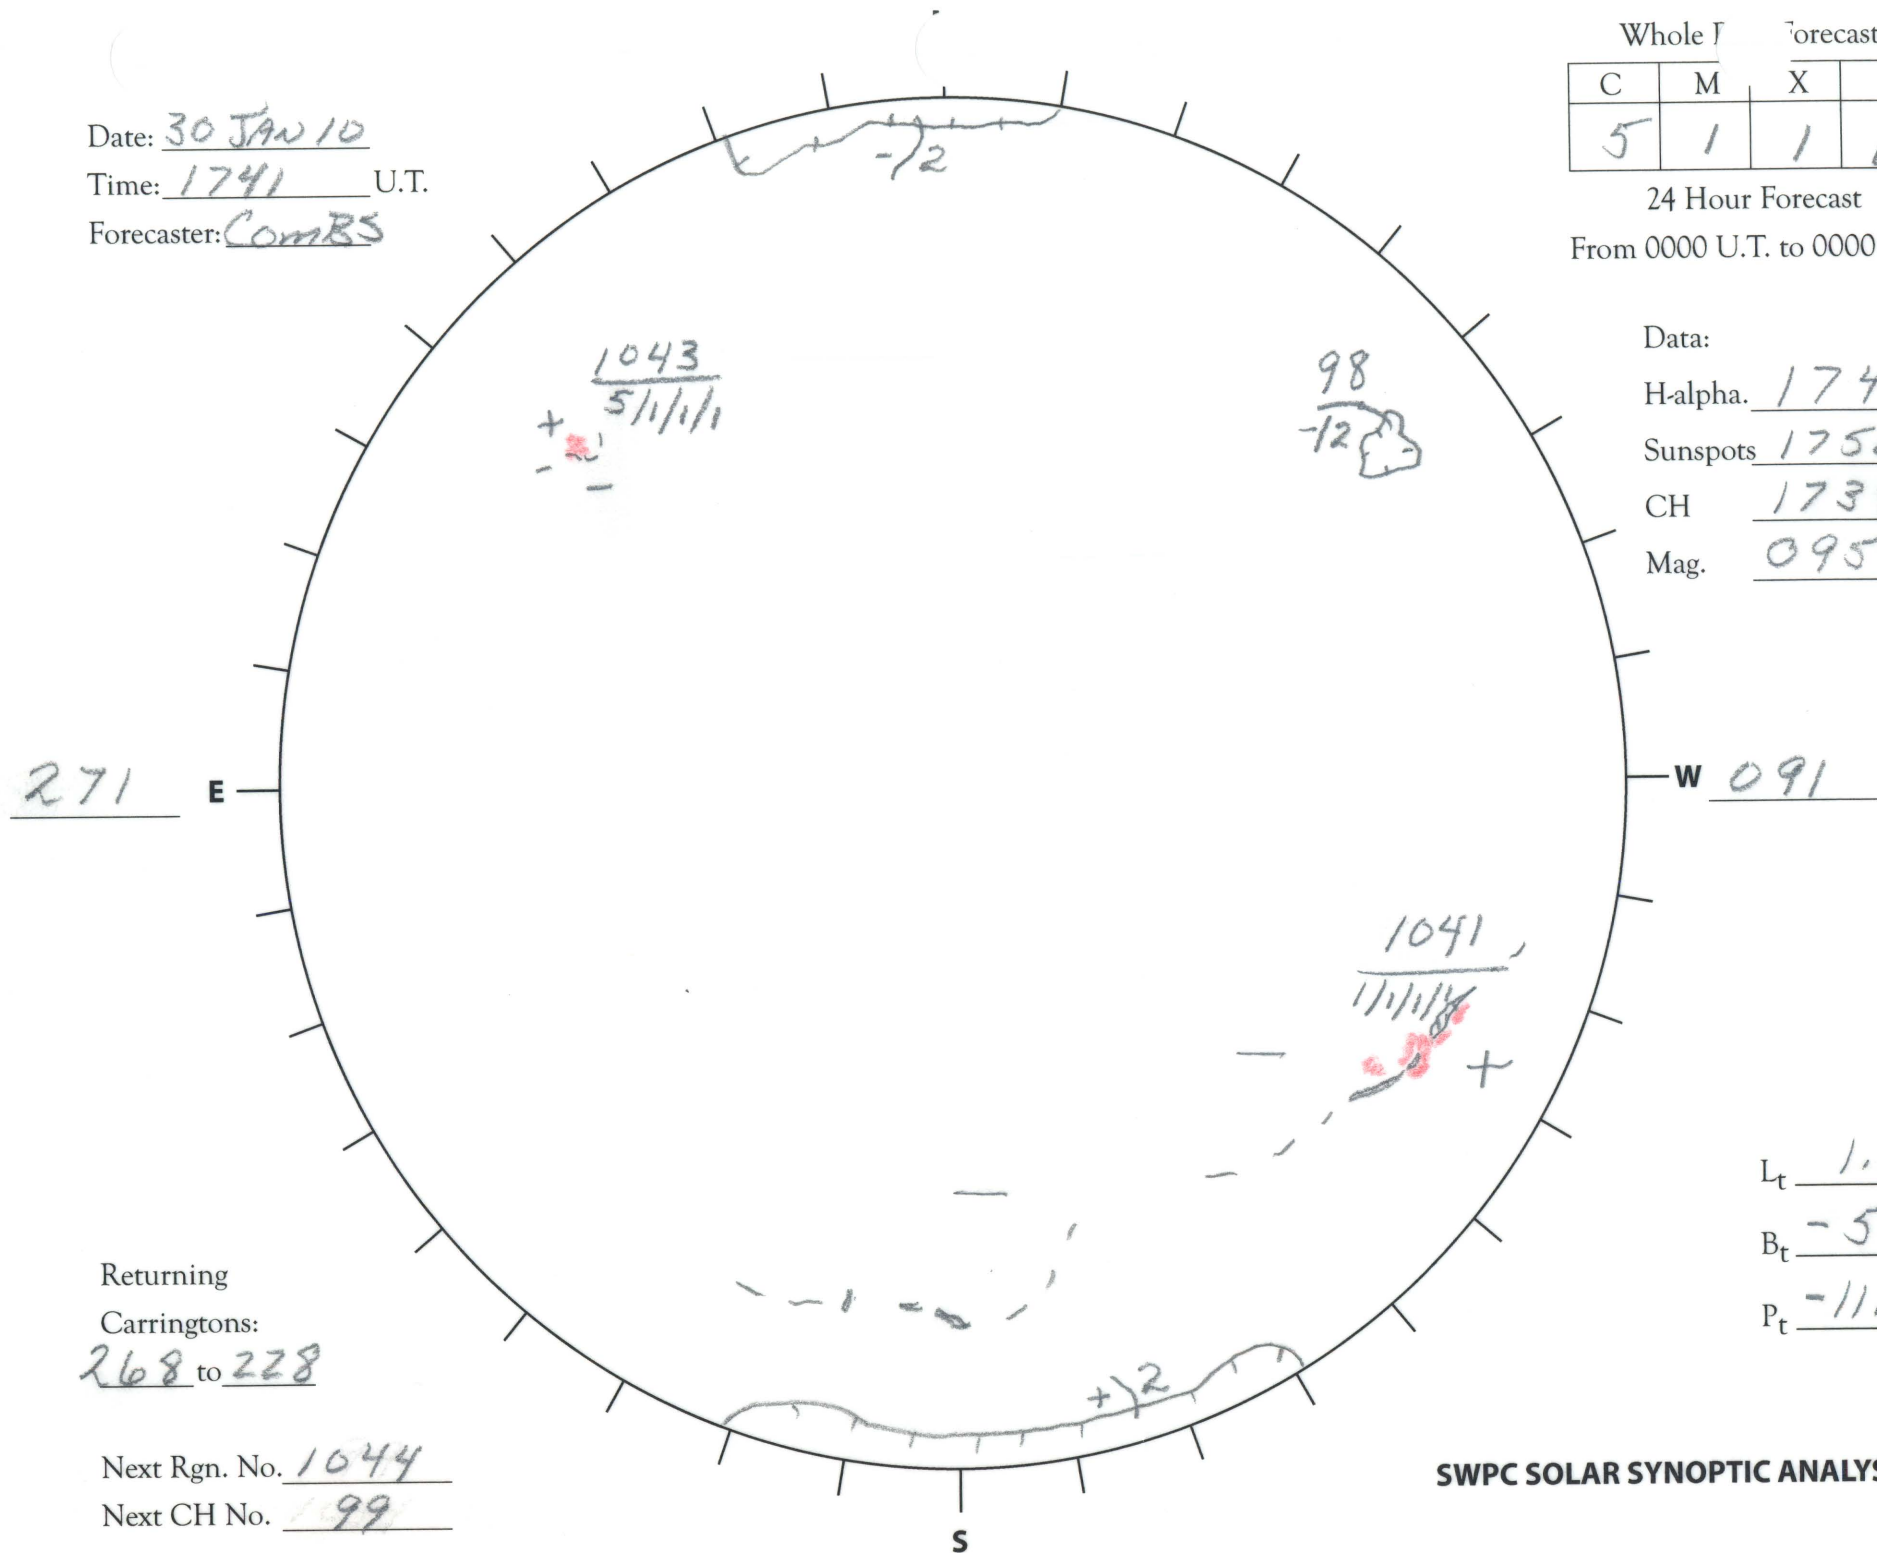

Date: 30 JAN 10  
 Time: 1741 U.T.  
 Forecaster: COMBS

Whole F		Forecast	
C	M	X	P
5	1	1	1

24 Hour Forecast  
 From 0000 U.T. to 0000 U.T.

Data:  
 H-alpha. 1741 U.T.  
 Sunspots 1752 U.T.  
 CH 1739 U.T.  
 Mag. 0954 U.T.

Returning  
 Carringtons:  
268 to 228

Next Rgn. No. 1044  
 Next CH No. 99

$L_t$  1.3  
 $B_t$  -5.9  
 $P_t$  -11.6