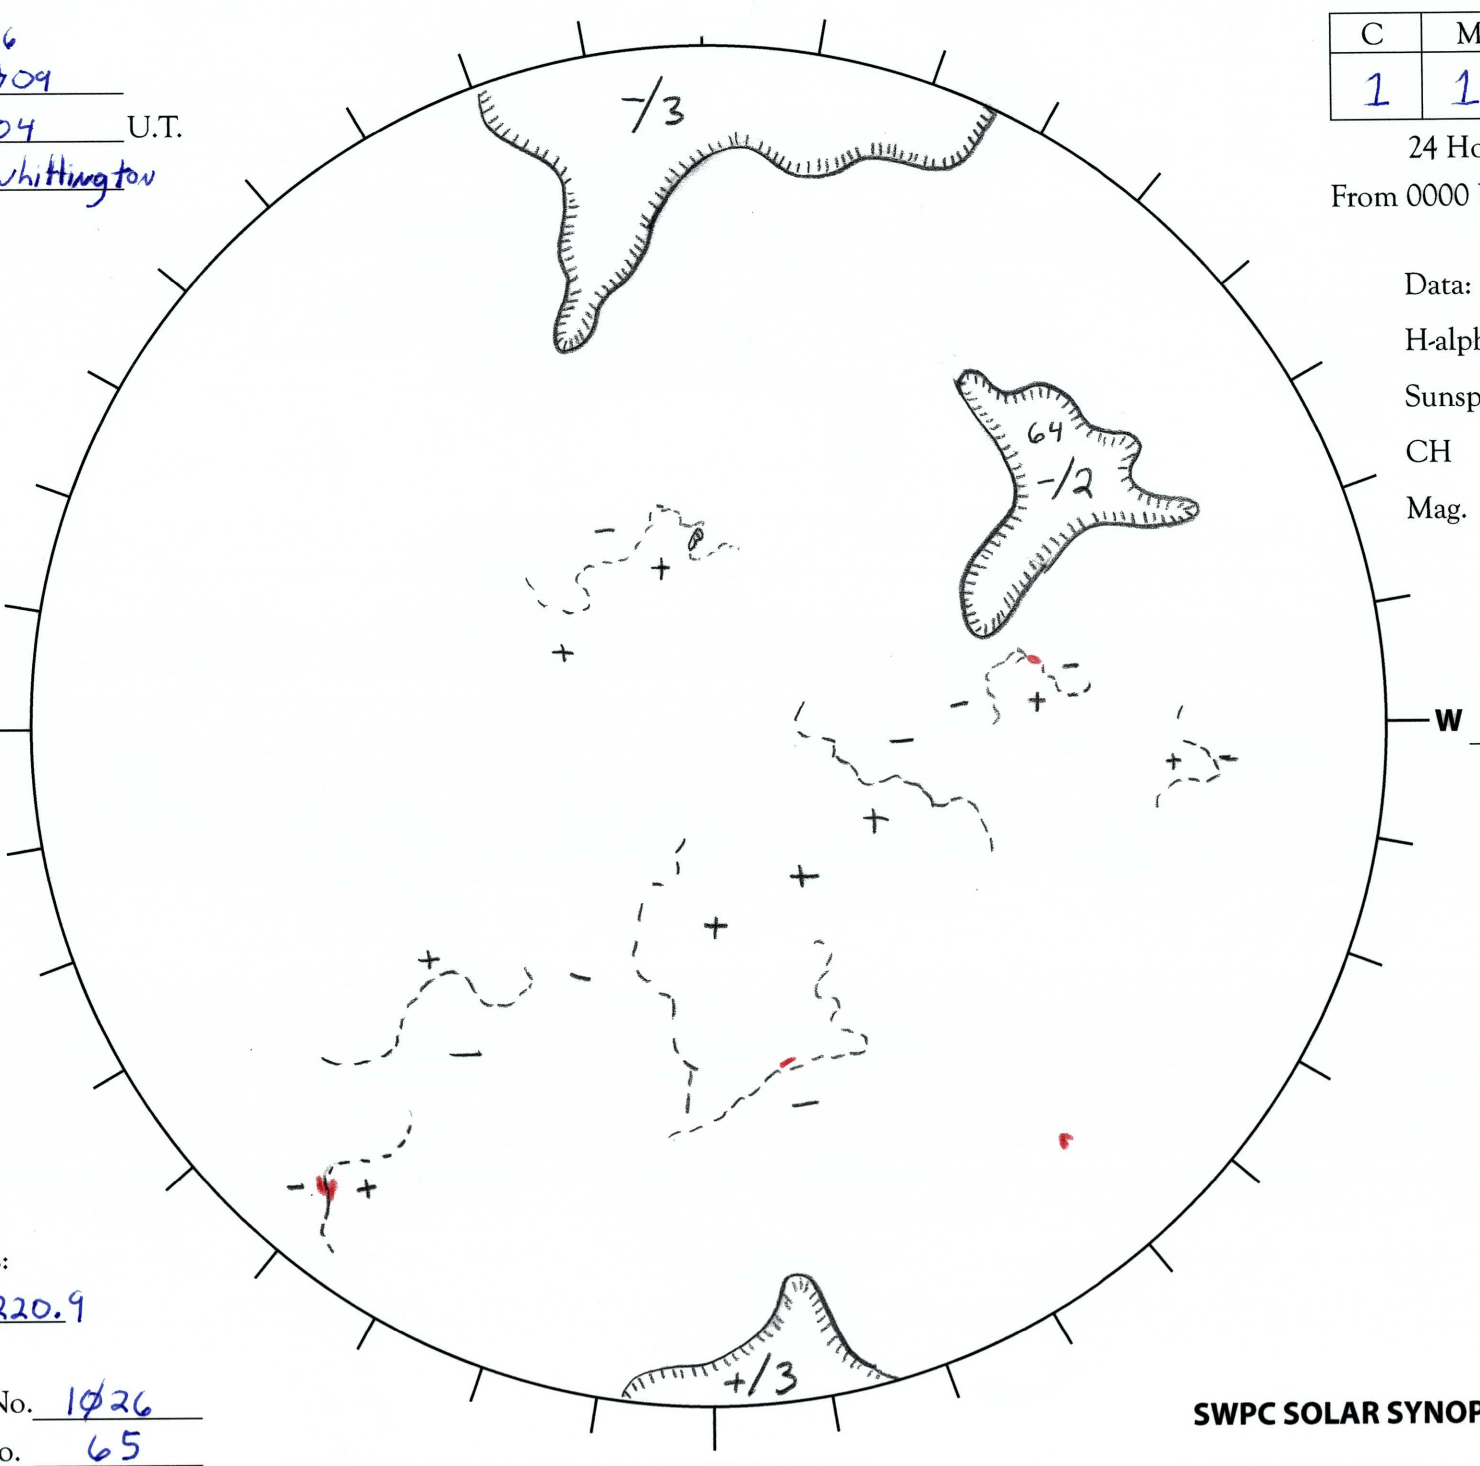

Date: Sept 16 09
 Time: 1704 U.T.
 Forecaster: Whittington

Whole D		Forecast	
C	M	X	P
<u>1</u>	<u>1</u>	<u>1</u>	<u>1</u>

24 Hour Forecast
 From 0000 U.T. to 0000 U.T.

Data:
 H-alpha. 1704 U.T.
 Sunspots NONE U.T.
 CH Ø113 U.T.
 Mag. 1724 U.T.

264.3

E

W 84.3

Returning Carringtons:
260.5 to 220.9

Next Rgn. No. 1Ø26
 Next CH No. 65

L_t 354.3
 B_t 7.2
 P_t 24.3

S