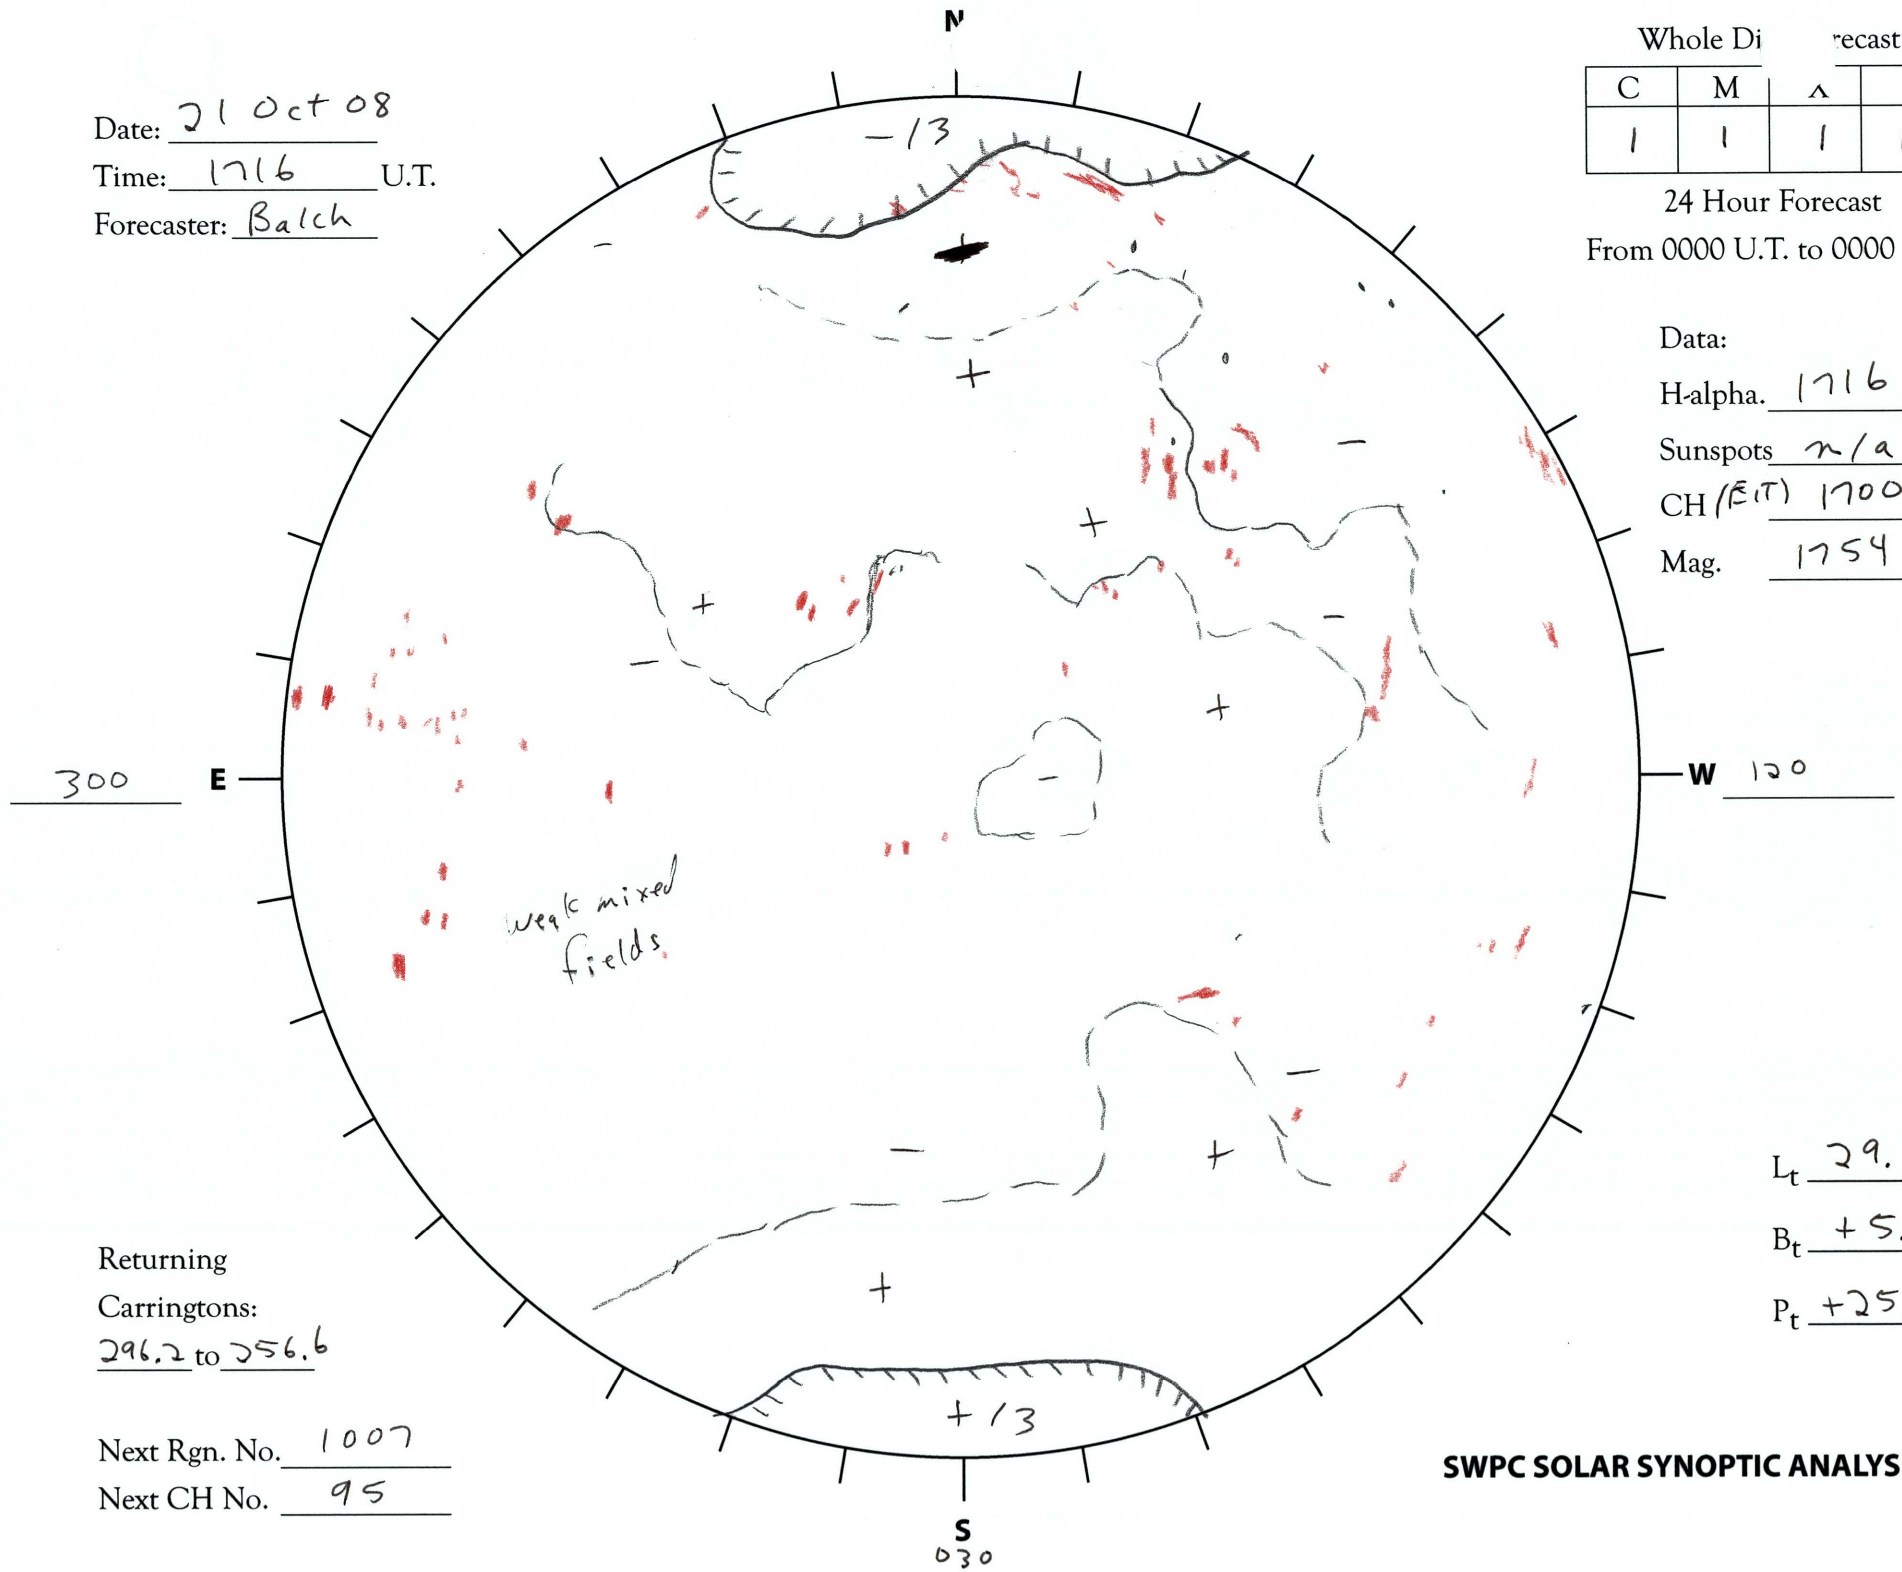

Date: 21 Oct 08
 Time: 1716 U.T.
 Forecaster: Balch

Whole Di		recast	
C	M	△	P
1	1	1	1

24 Hour Forecast
 From 0000 U.T. to 0000 U.T.

Data:
 H-alpha. 1716 U.T.
 Sunspots n/a U.T.
 CH (EIT) 1700 U.T.
 Mag. 1754 U.T.

Returning
 Carringtons:
296.2 to 256.6

Next Rgn. No. 1007
 Next CH No. 95

L_t 29.9
 B_t +5.3
 P_t +25.8