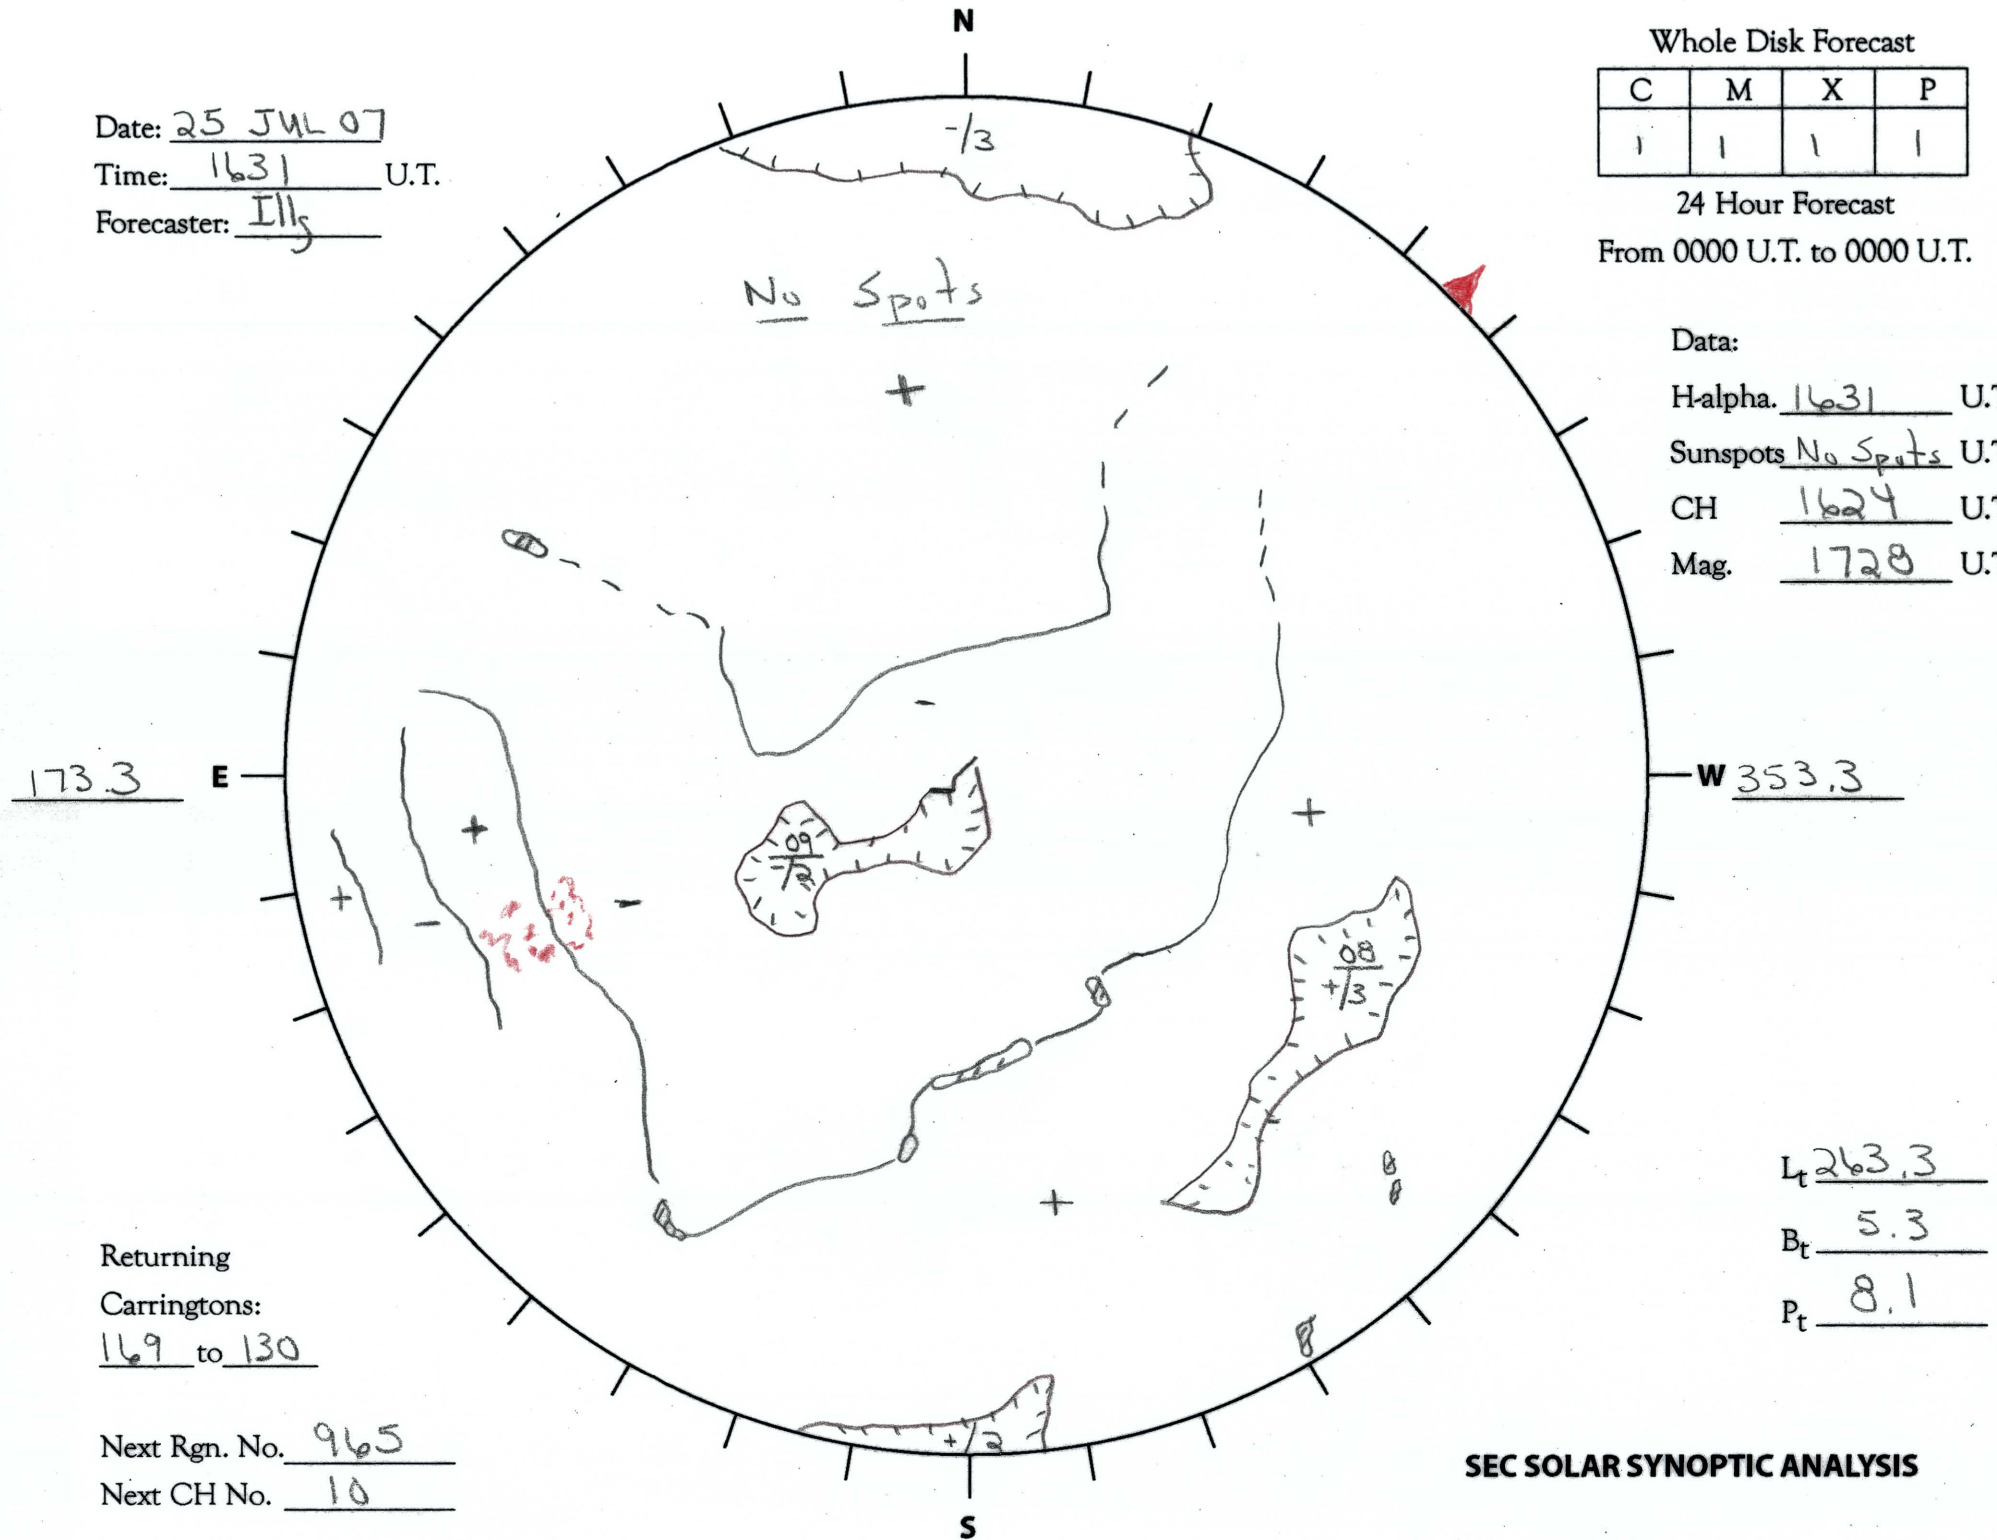

Date: 25 JUL 07  
 Time: 1631 U.T.  
 Forecaster: Illg

Whole Disk Forecast

| C | M | X | P |
|---|---|---|---|
| 1 | 1 | 1 | 1 |

24 Hour Forecast  
 From 0000 U.T. to 0000 U.T.

Data:  
 H-alpha. 1631 U.T.  
 Sunspots No Spots U.T.  
 CH 1624 U.T.  
 Mag. 1728 U.T.

Returning  
 Carringtons:  
169 to 130

Next Rgn. No. 965  
 Next CH No. 10

L<sub>t</sub> 263.3  
 B<sub>t</sub> 5.3  
 P<sub>t</sub> 8.1