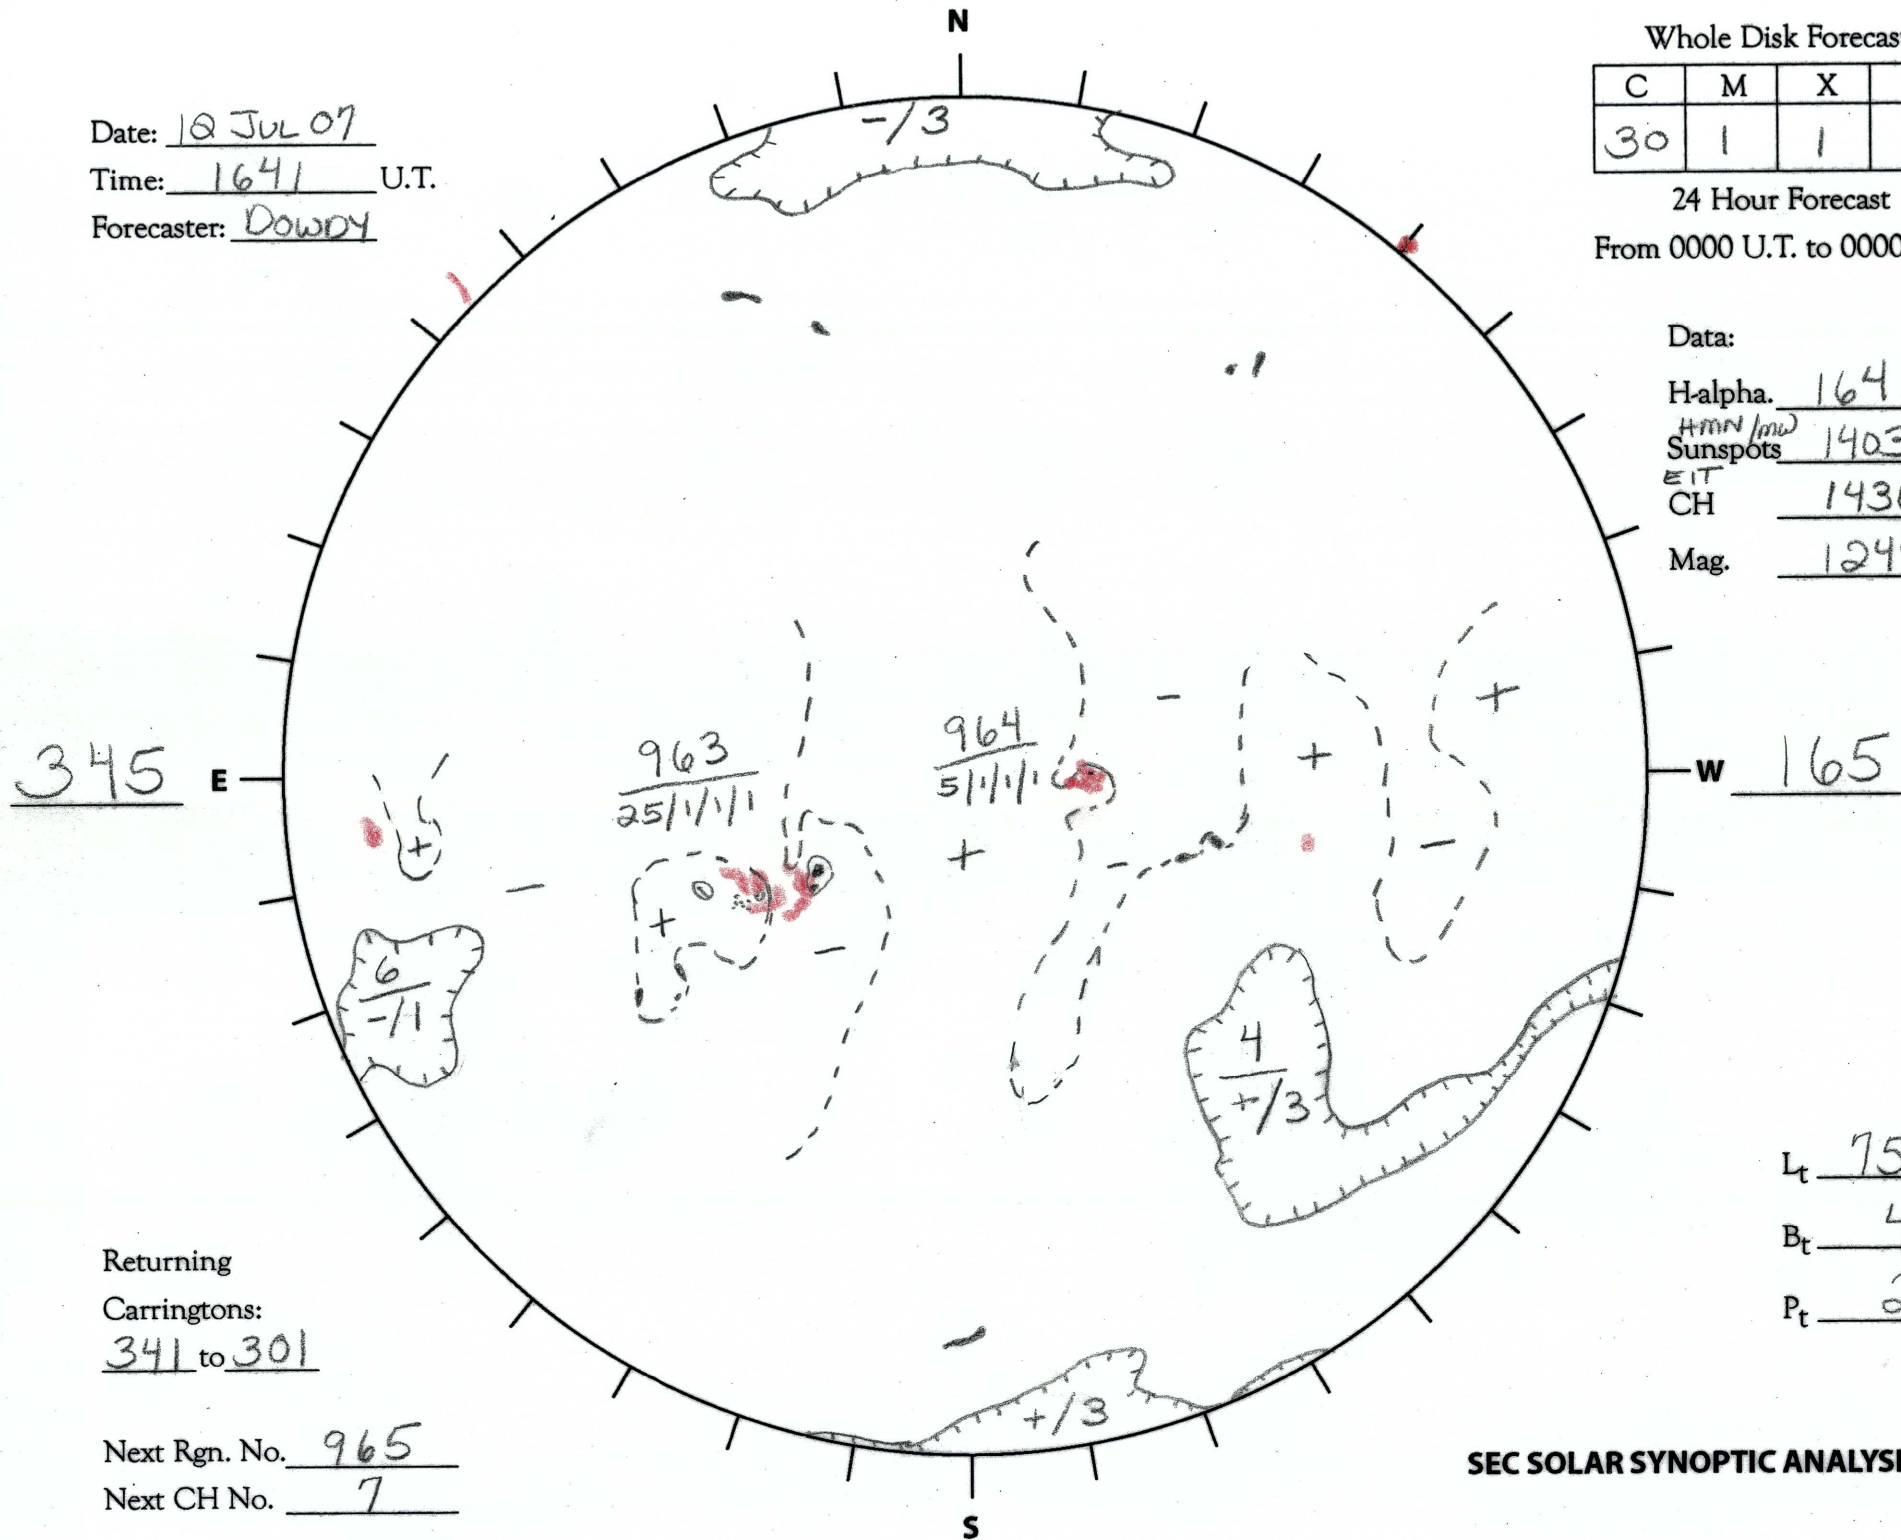

Date: 12 JUL 07
 Time: 1641 U.T.
 Forecaster: DOWDY

Whole Disk Forecast

C	M	X	P
30	1	1	1

24 Hour Forecast
 From 0000 U.T. to 0000 U.T.

Data:
 H-alpha. 1641 U.T.
^{HMIN/mw} Sunspots 1403 U.T.
^{EIT} CH 1436 U.T.
 Mag. 1244 U.T.

Returning
 Carringtons:
341 to 301

Next Rgn. No. 965
 Next CH No. 7

L_t 75.2
 B_t 4.1
 P_t 2.4