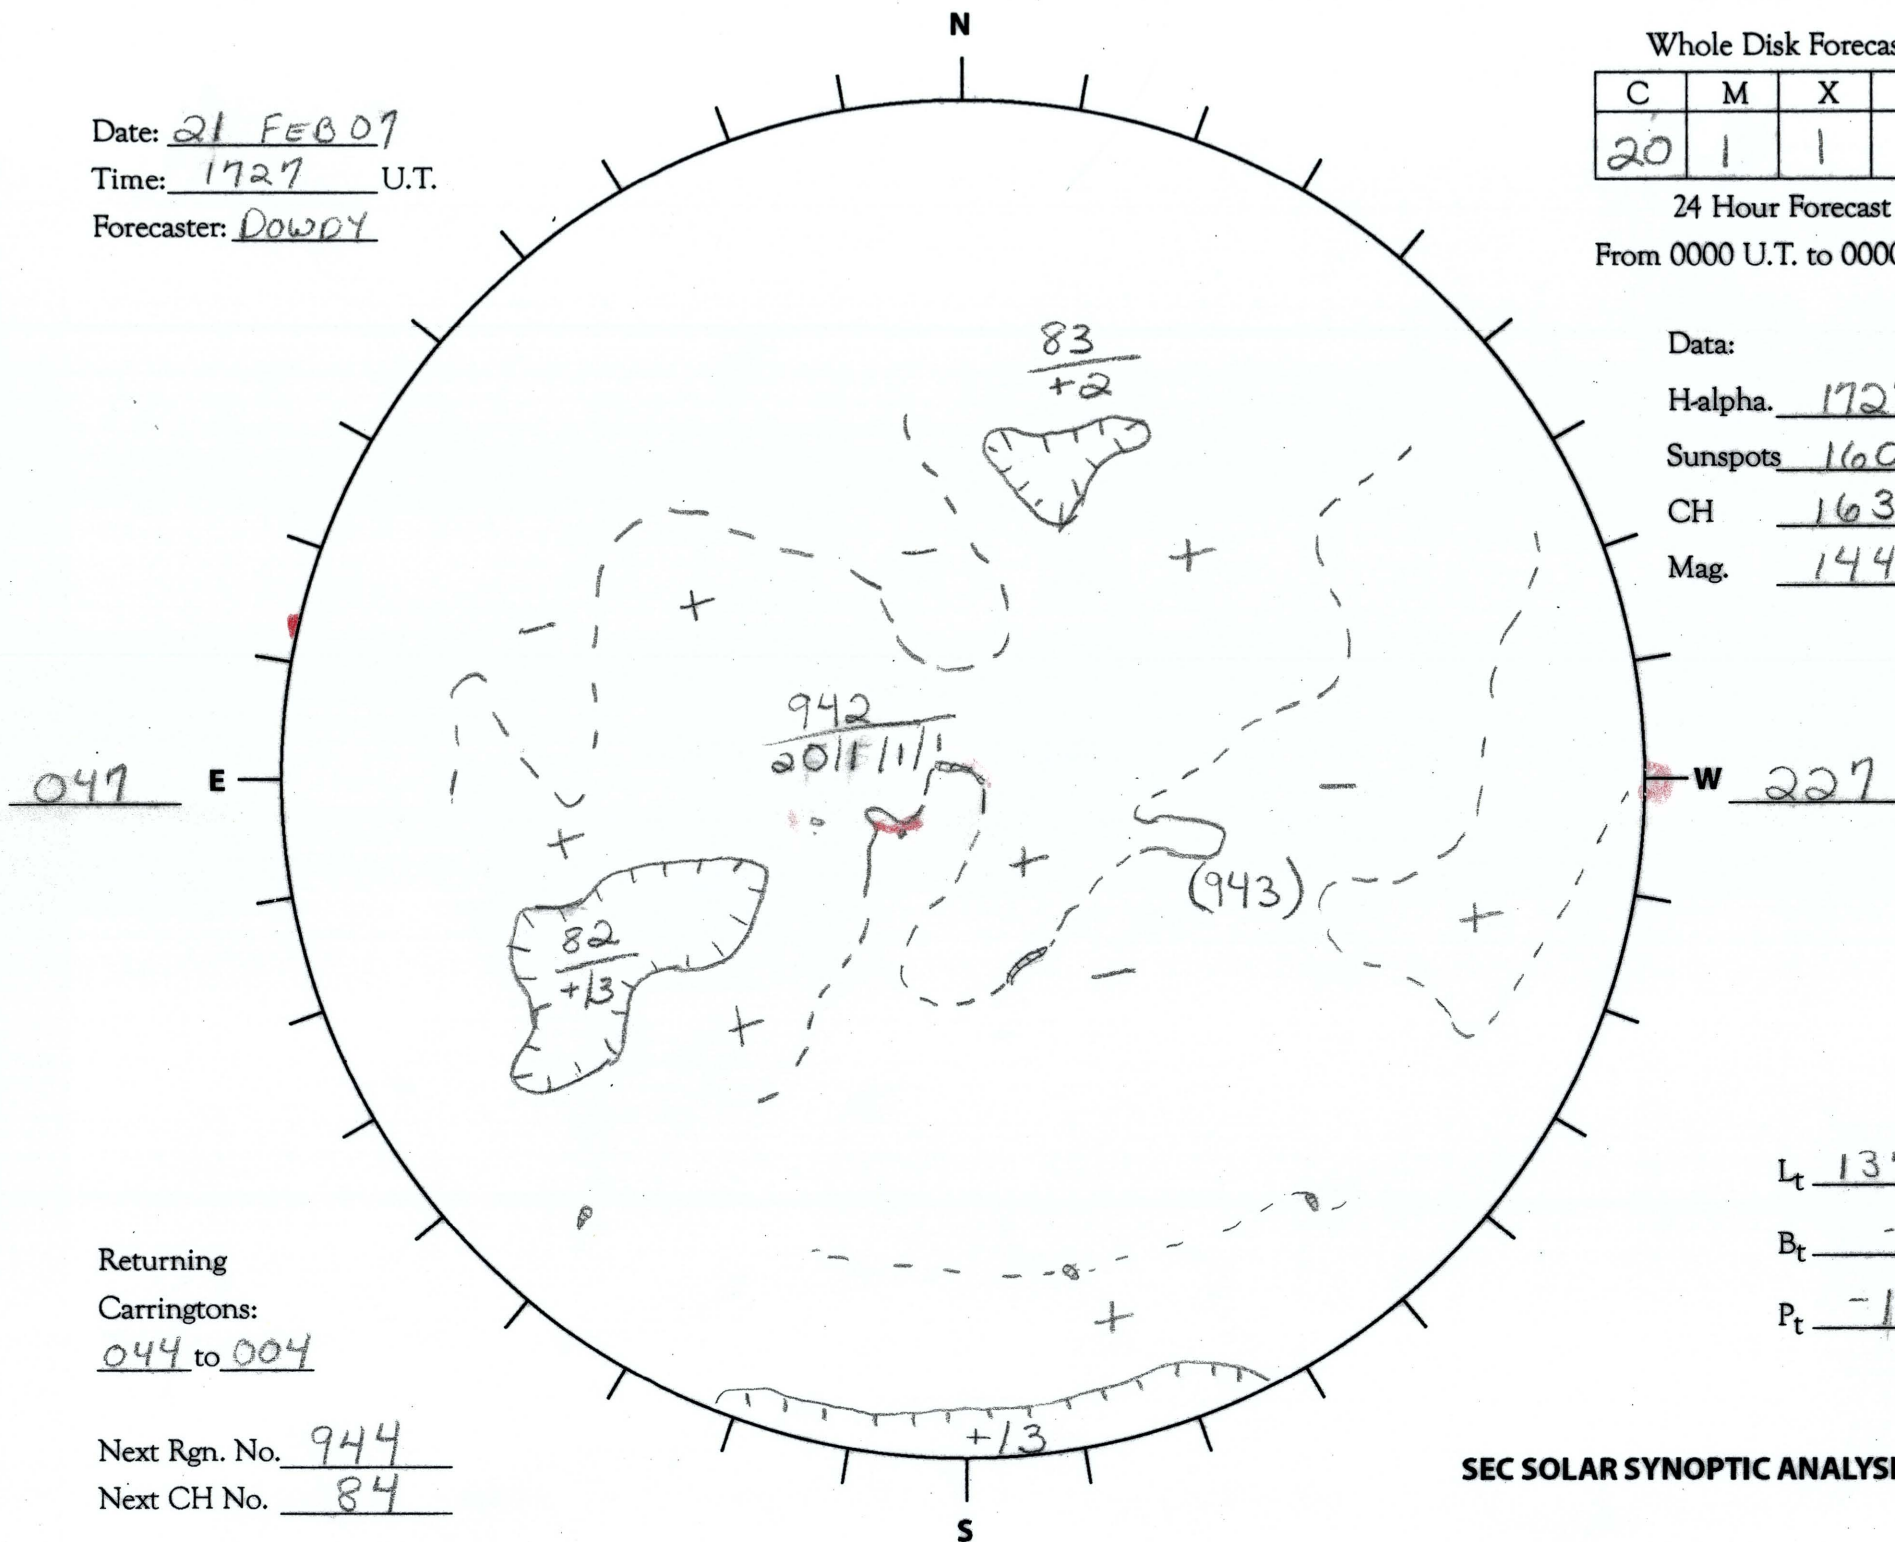

Date: 21 FEB 07
 Time: 1727 U.T.
 Forecaster: DOWDY

Whole Disk Forecast

C	M	X	P
<u>20</u>	<u>1</u>	<u>1</u>	<u>1</u>

24 Hour Forecast
 From 0000 U.T. to 0000 U.T.

Data:

H-alpha. 1727 U.T.

Sunspots 1601 U.T.

CH 1636 U.T.

Mag. 1444 U.T.

Returning
 Carringtons:
044 to 004

Next Rgn. No. 944
 Next CH No. 84

L_t 137.6

B_t -7.1

P_t -19.4