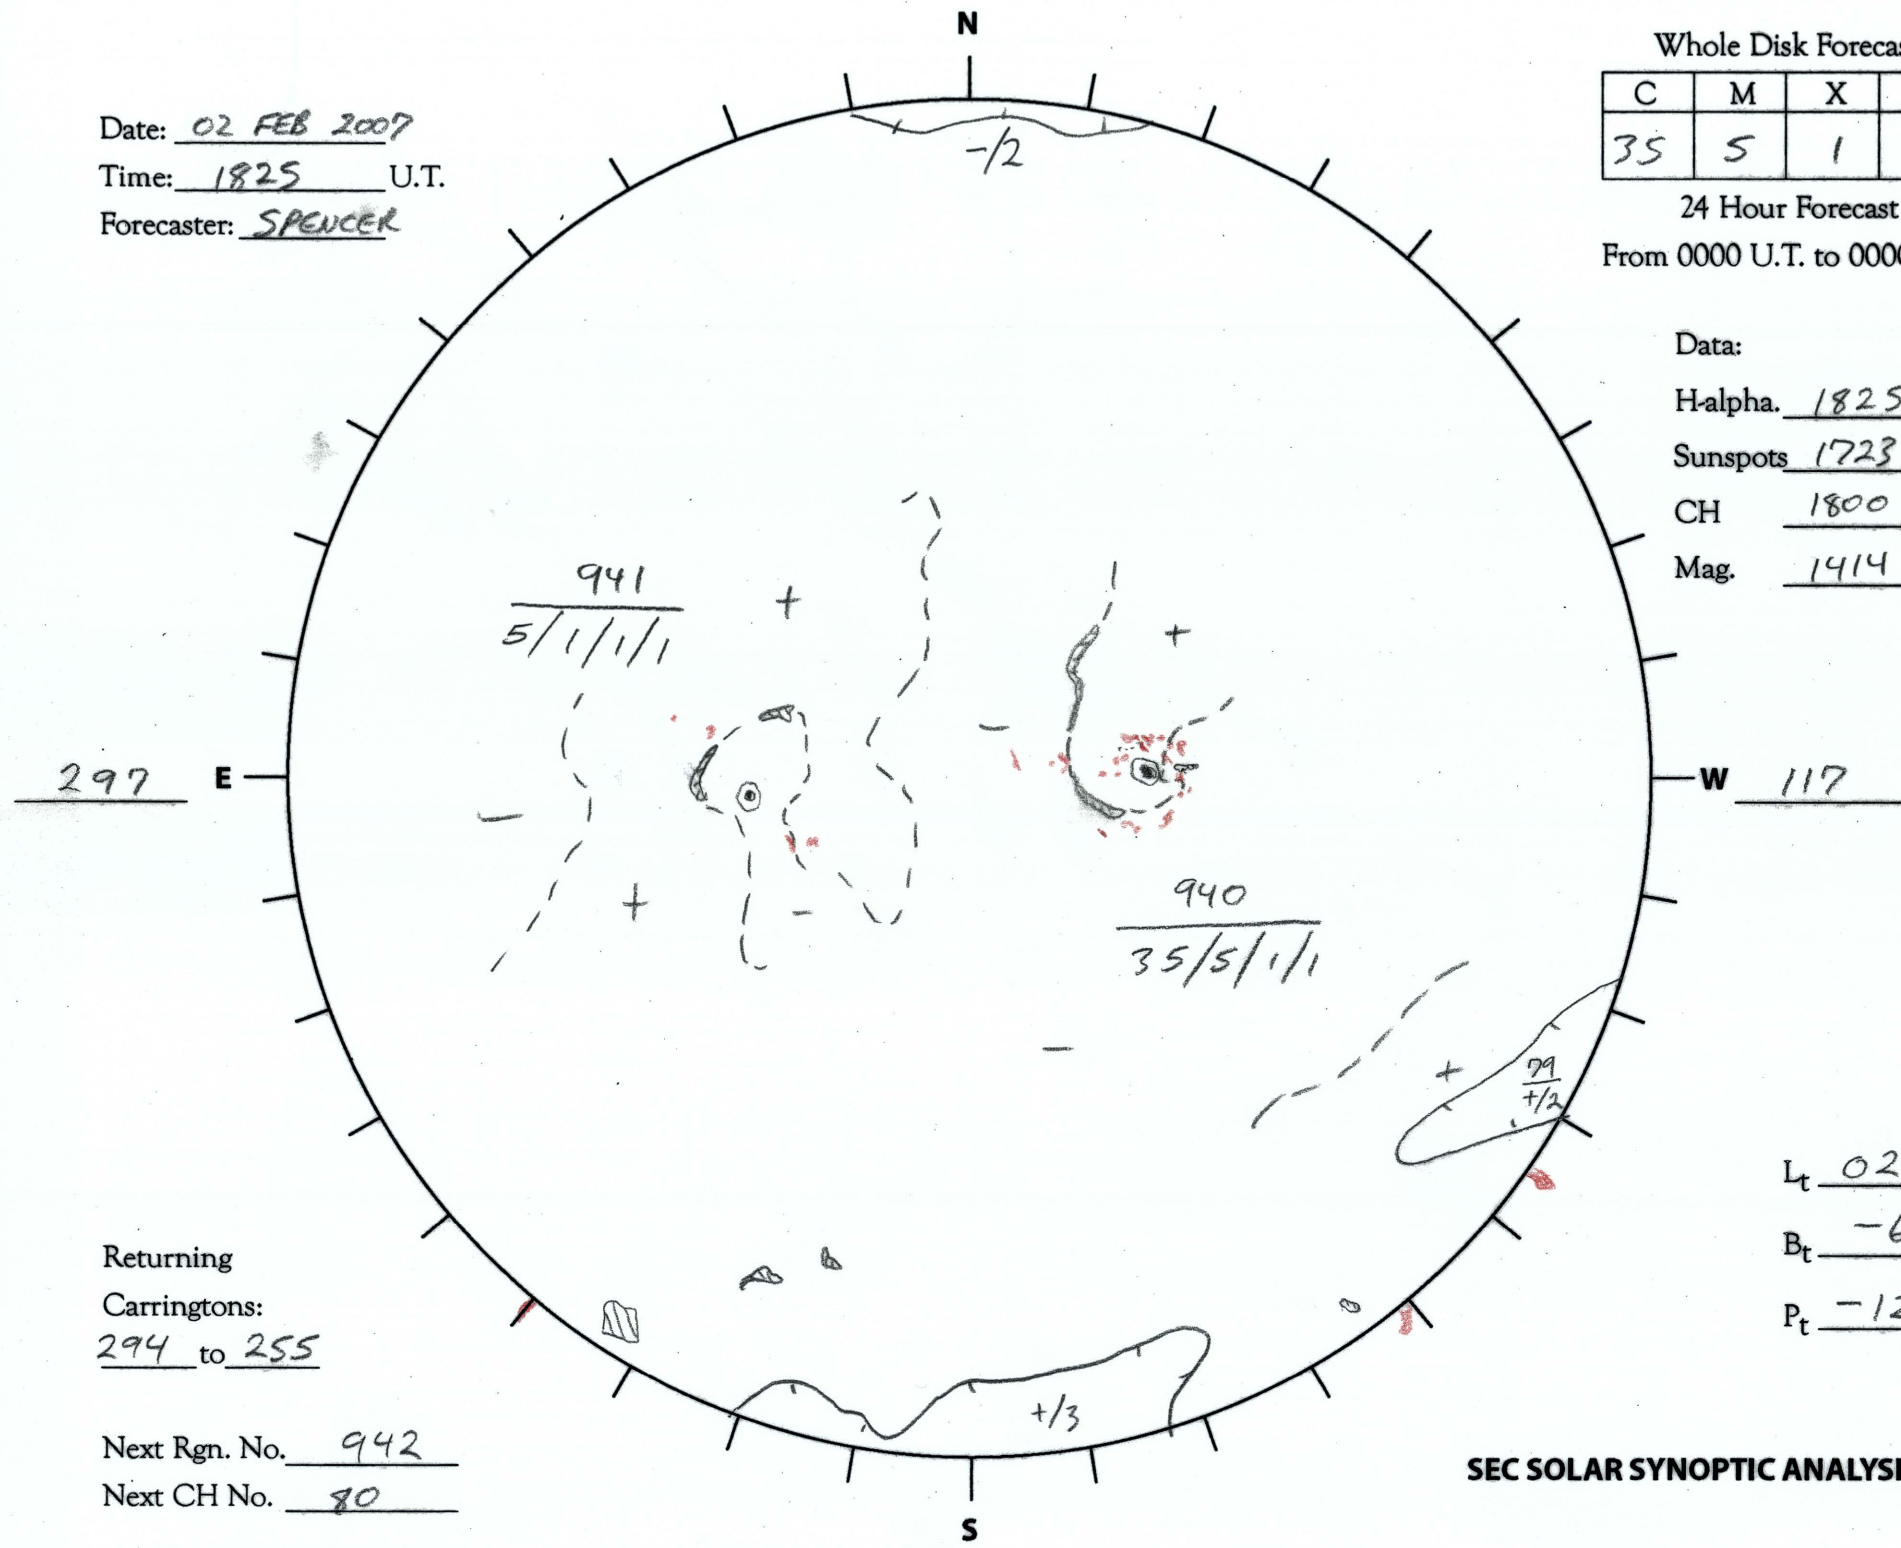

Date: 02 FEB 2007
 Time: 1825 U.T.
 Forecaster: SPENCER

Whole Disk Forecast

C	M	X	P
35	5	1	1

24 Hour Forecast
 From 0000 U.T. to 0000 U.T.

Data:

H-alpha. 1825 U.T.

Sunspots 1723 U.T.

CH 1800 U.T.

Mag. 1414 U.T.

Returning
 Carringtons:
294 to 255

Next Rgn. No. 942
 Next CH No. 80

L_t 027

B_t -6.1

P_t -12.7