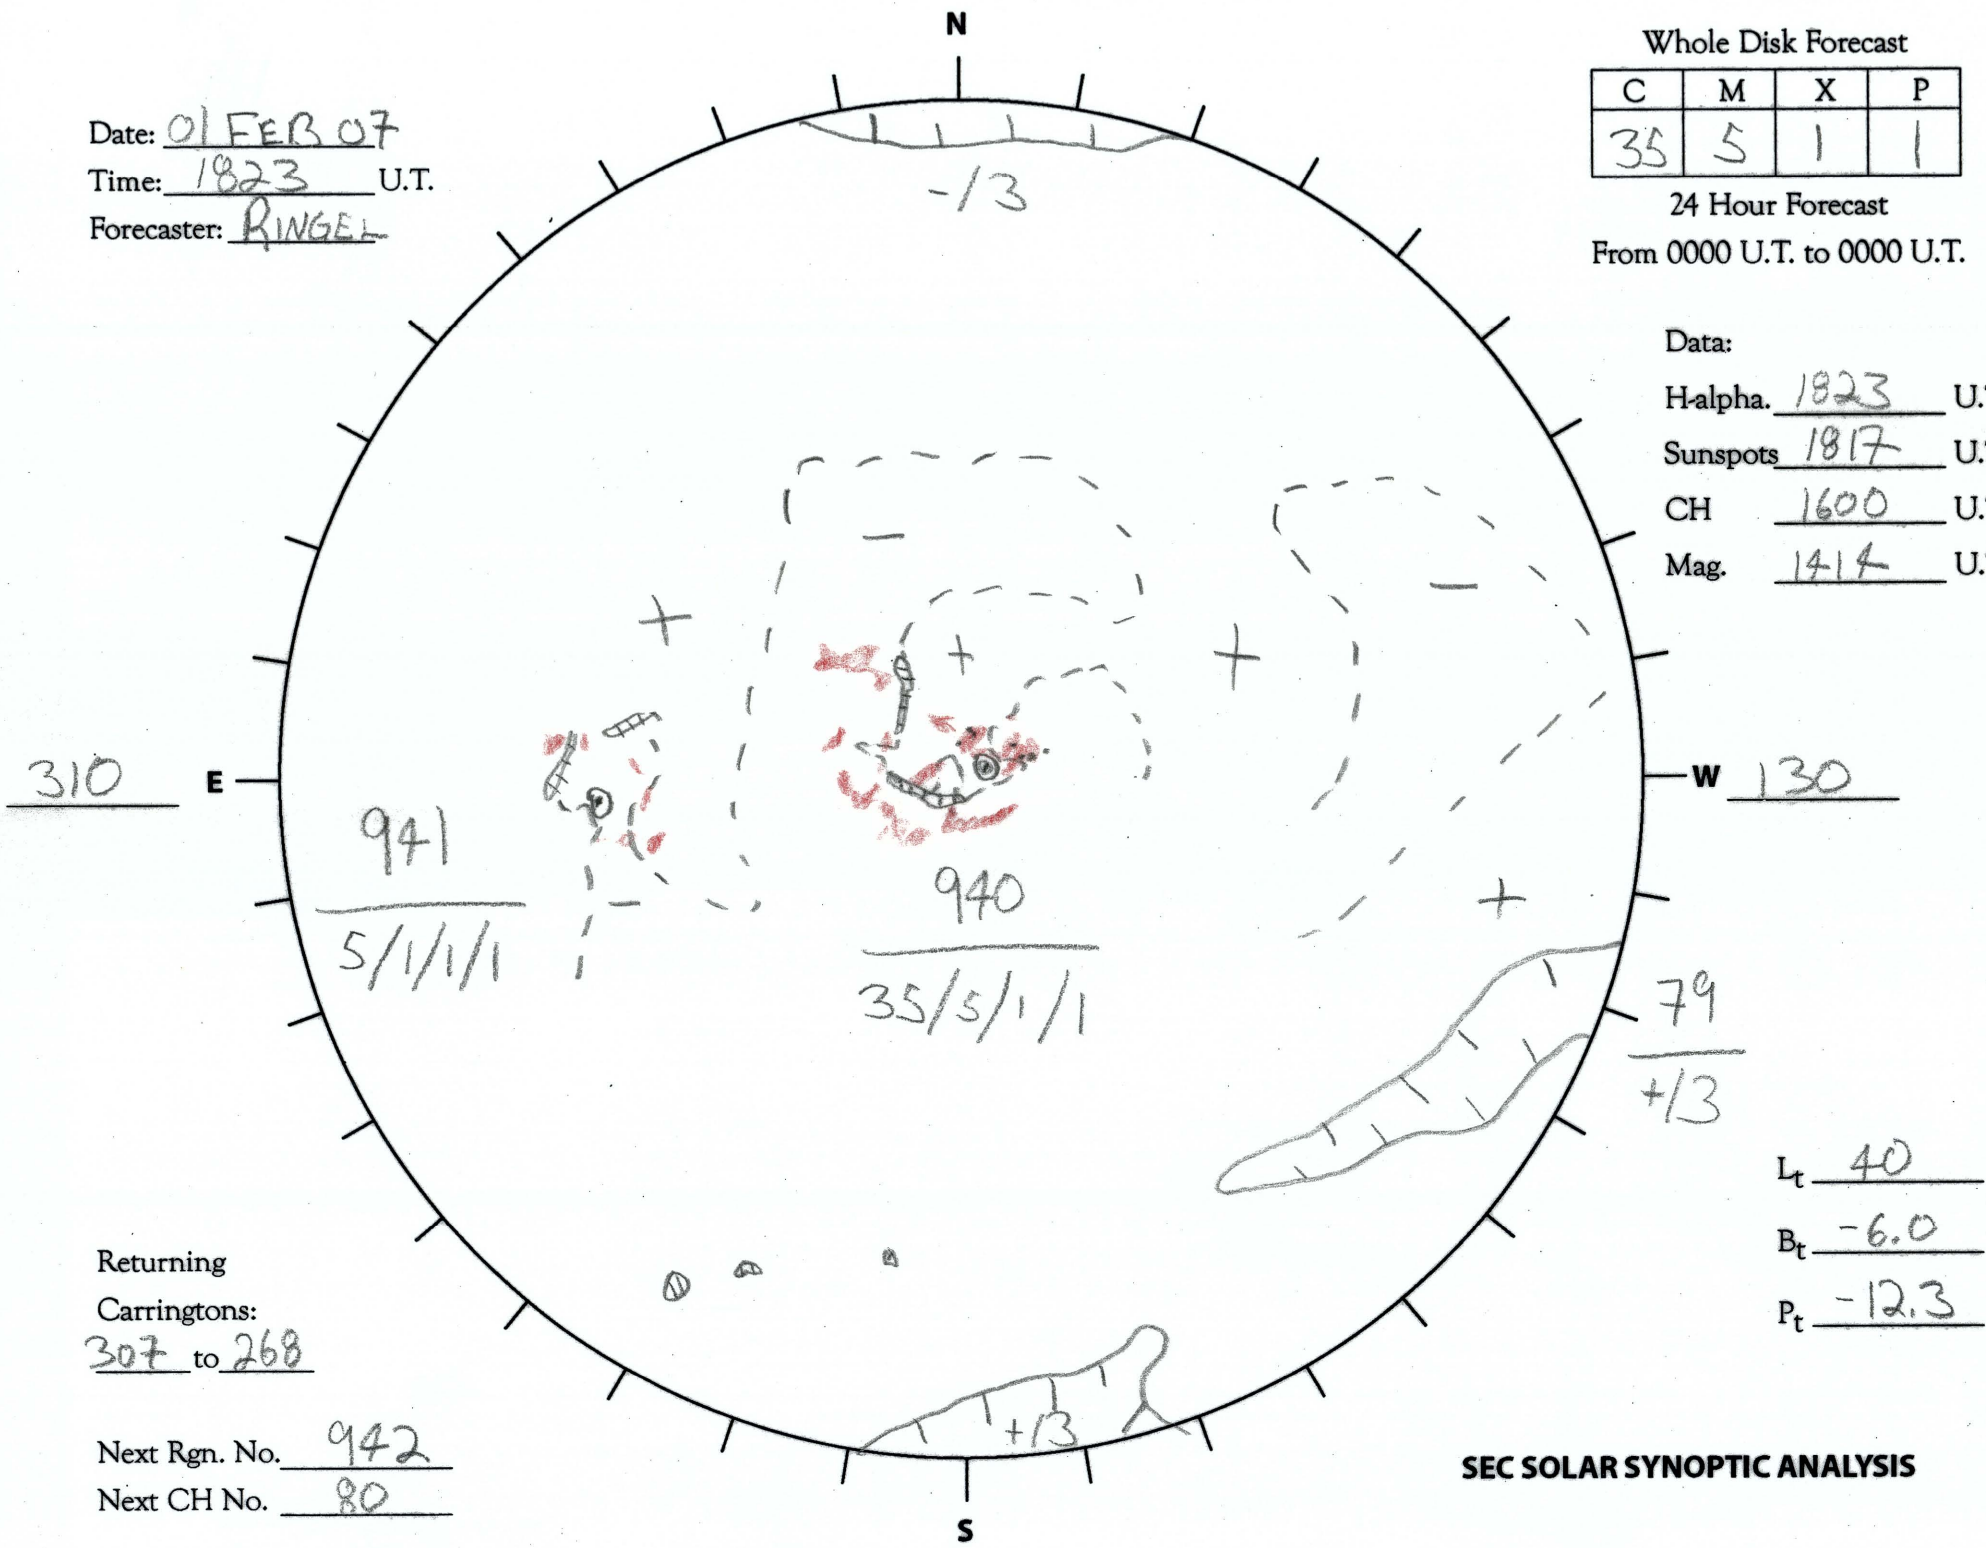

Date: 01 FEB 07  
 Time: 1823 U.T.  
 Forecaster: RINGEL

Whole Disk Forecast

C	M	X	P
35	5	1	1

24 Hour Forecast  
 From 0000 U.T. to 0000 U.T.

Data:  
 H-alpha. 1823 U.T.  
 Sunspots 1817 U.T.  
 CH 1600 U.T.  
 Mag. 1414 U.T.

Returning  
 Carringtons:  
307 to 268

Next Rgn. No. 942  
 Next CH No. 80

$L_t$  40  
 $B_t$  -6.0  
 $P_t$  -12.3