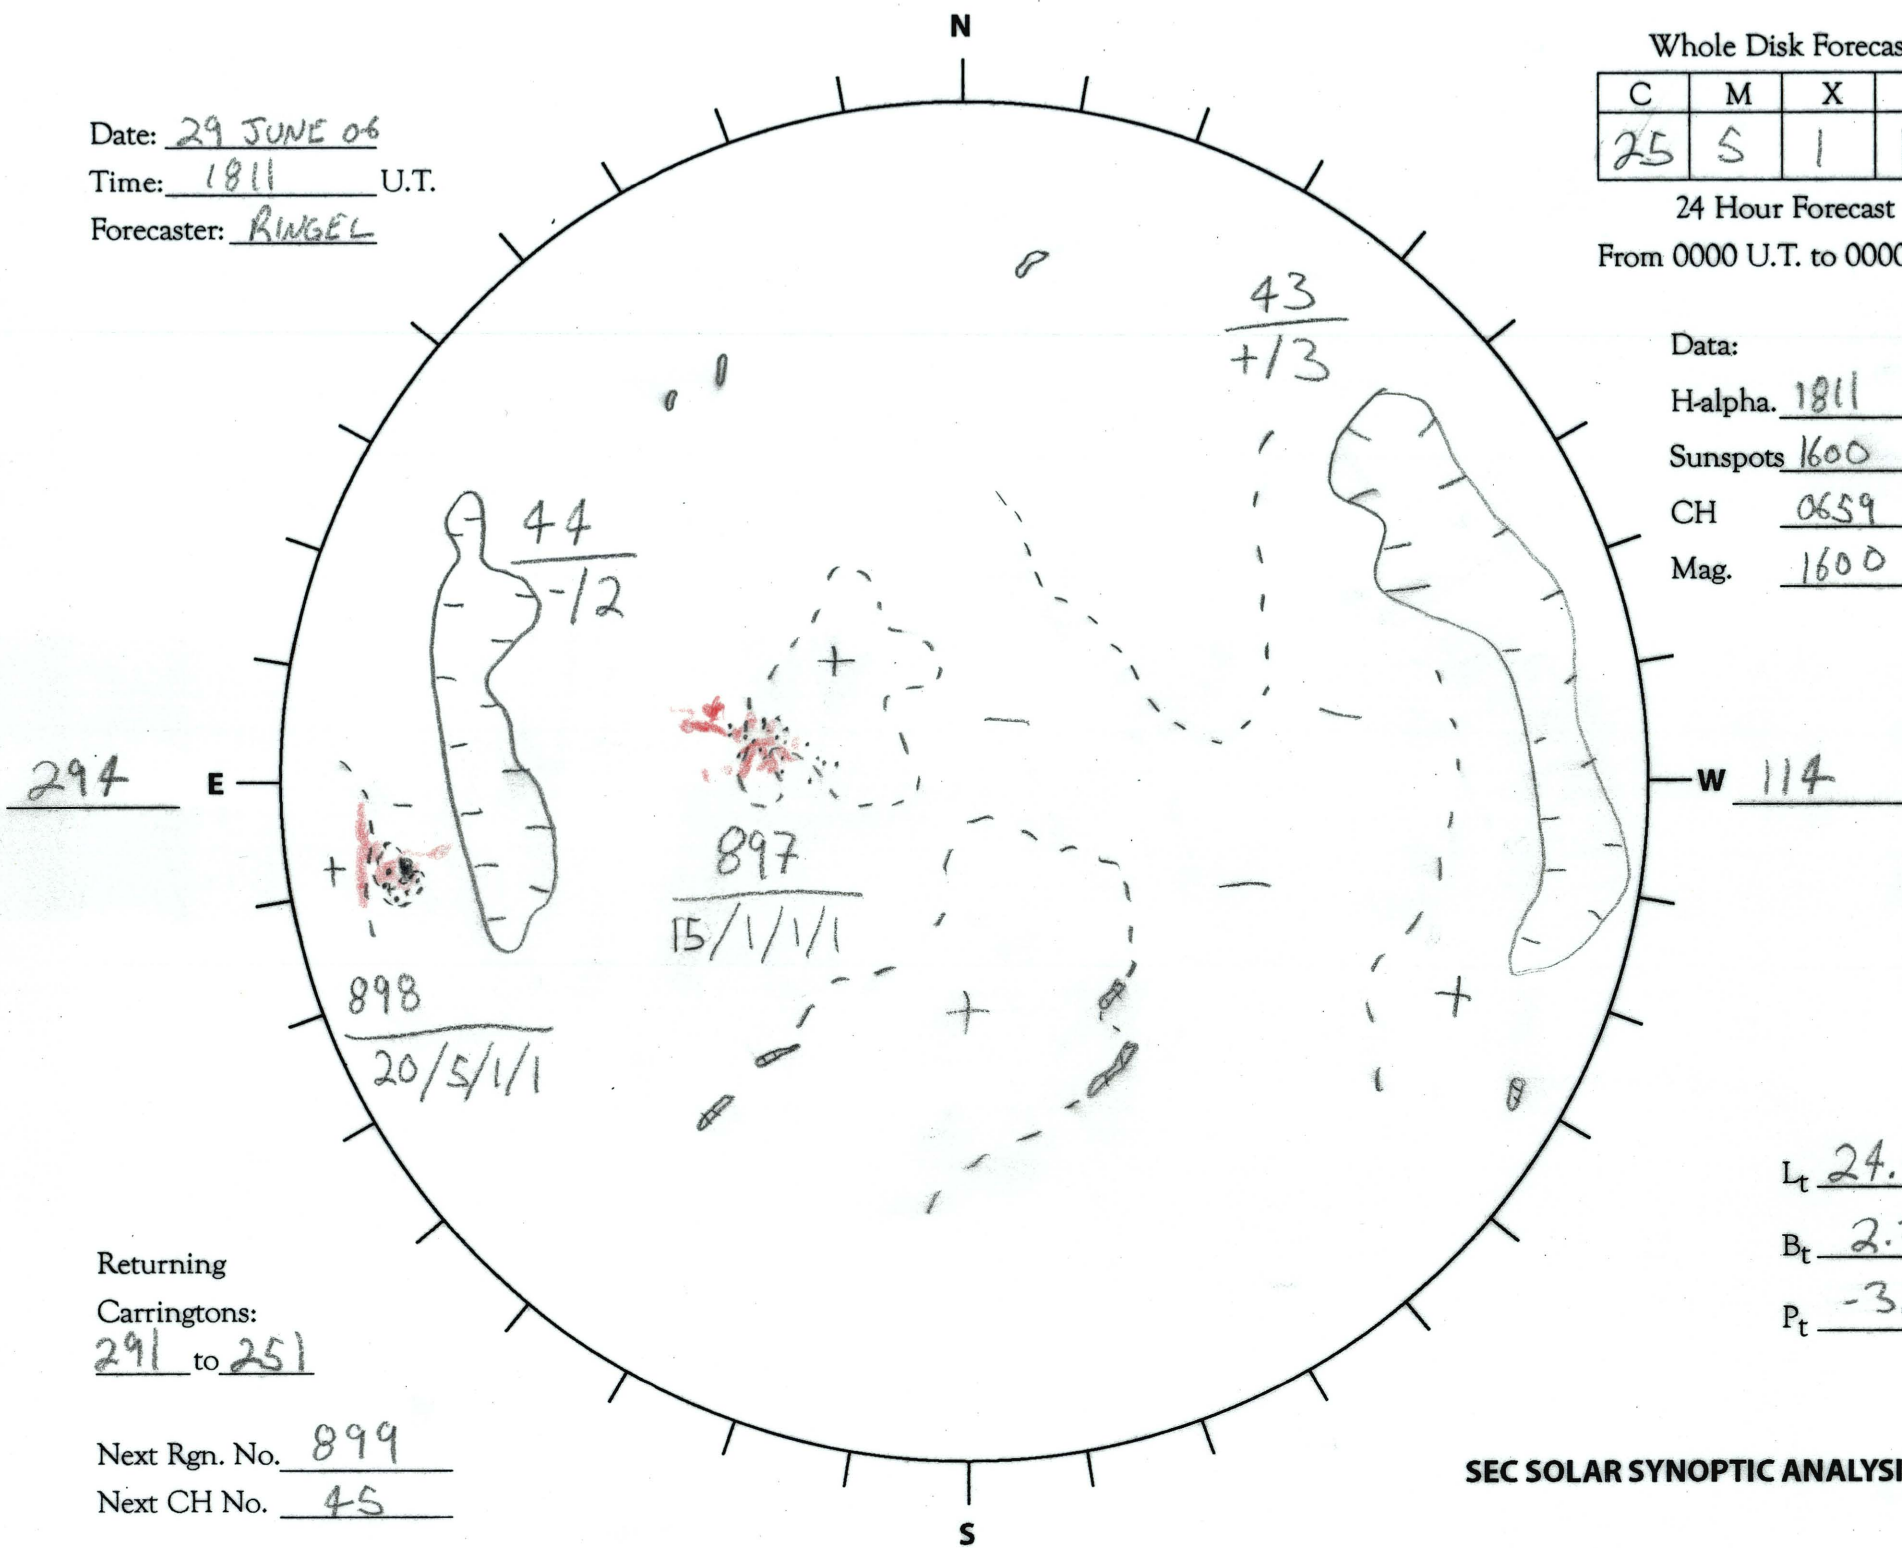

Date: 29 JUNE 06
 Time: 1811 U.T.
 Forecaster: RINGEL

Whole Disk Forecast

C	M	X	P
<u>25</u>	<u>5</u>	<u>1</u>	<u>1</u>

24 Hour Forecast
 From 0000 U.T. to 0000 U.T.

Data:

H-alpha. 1811 U.T.

Sunspots 1600 U.T.

CH 0659 U.T.

Mag. 1600 U.T.

Returning
 Carringtons:
291 to 251

Next Rgn. No. 899
 Next CH No. 45

L_t 24.0

B_t 2.7

P_t -3.3