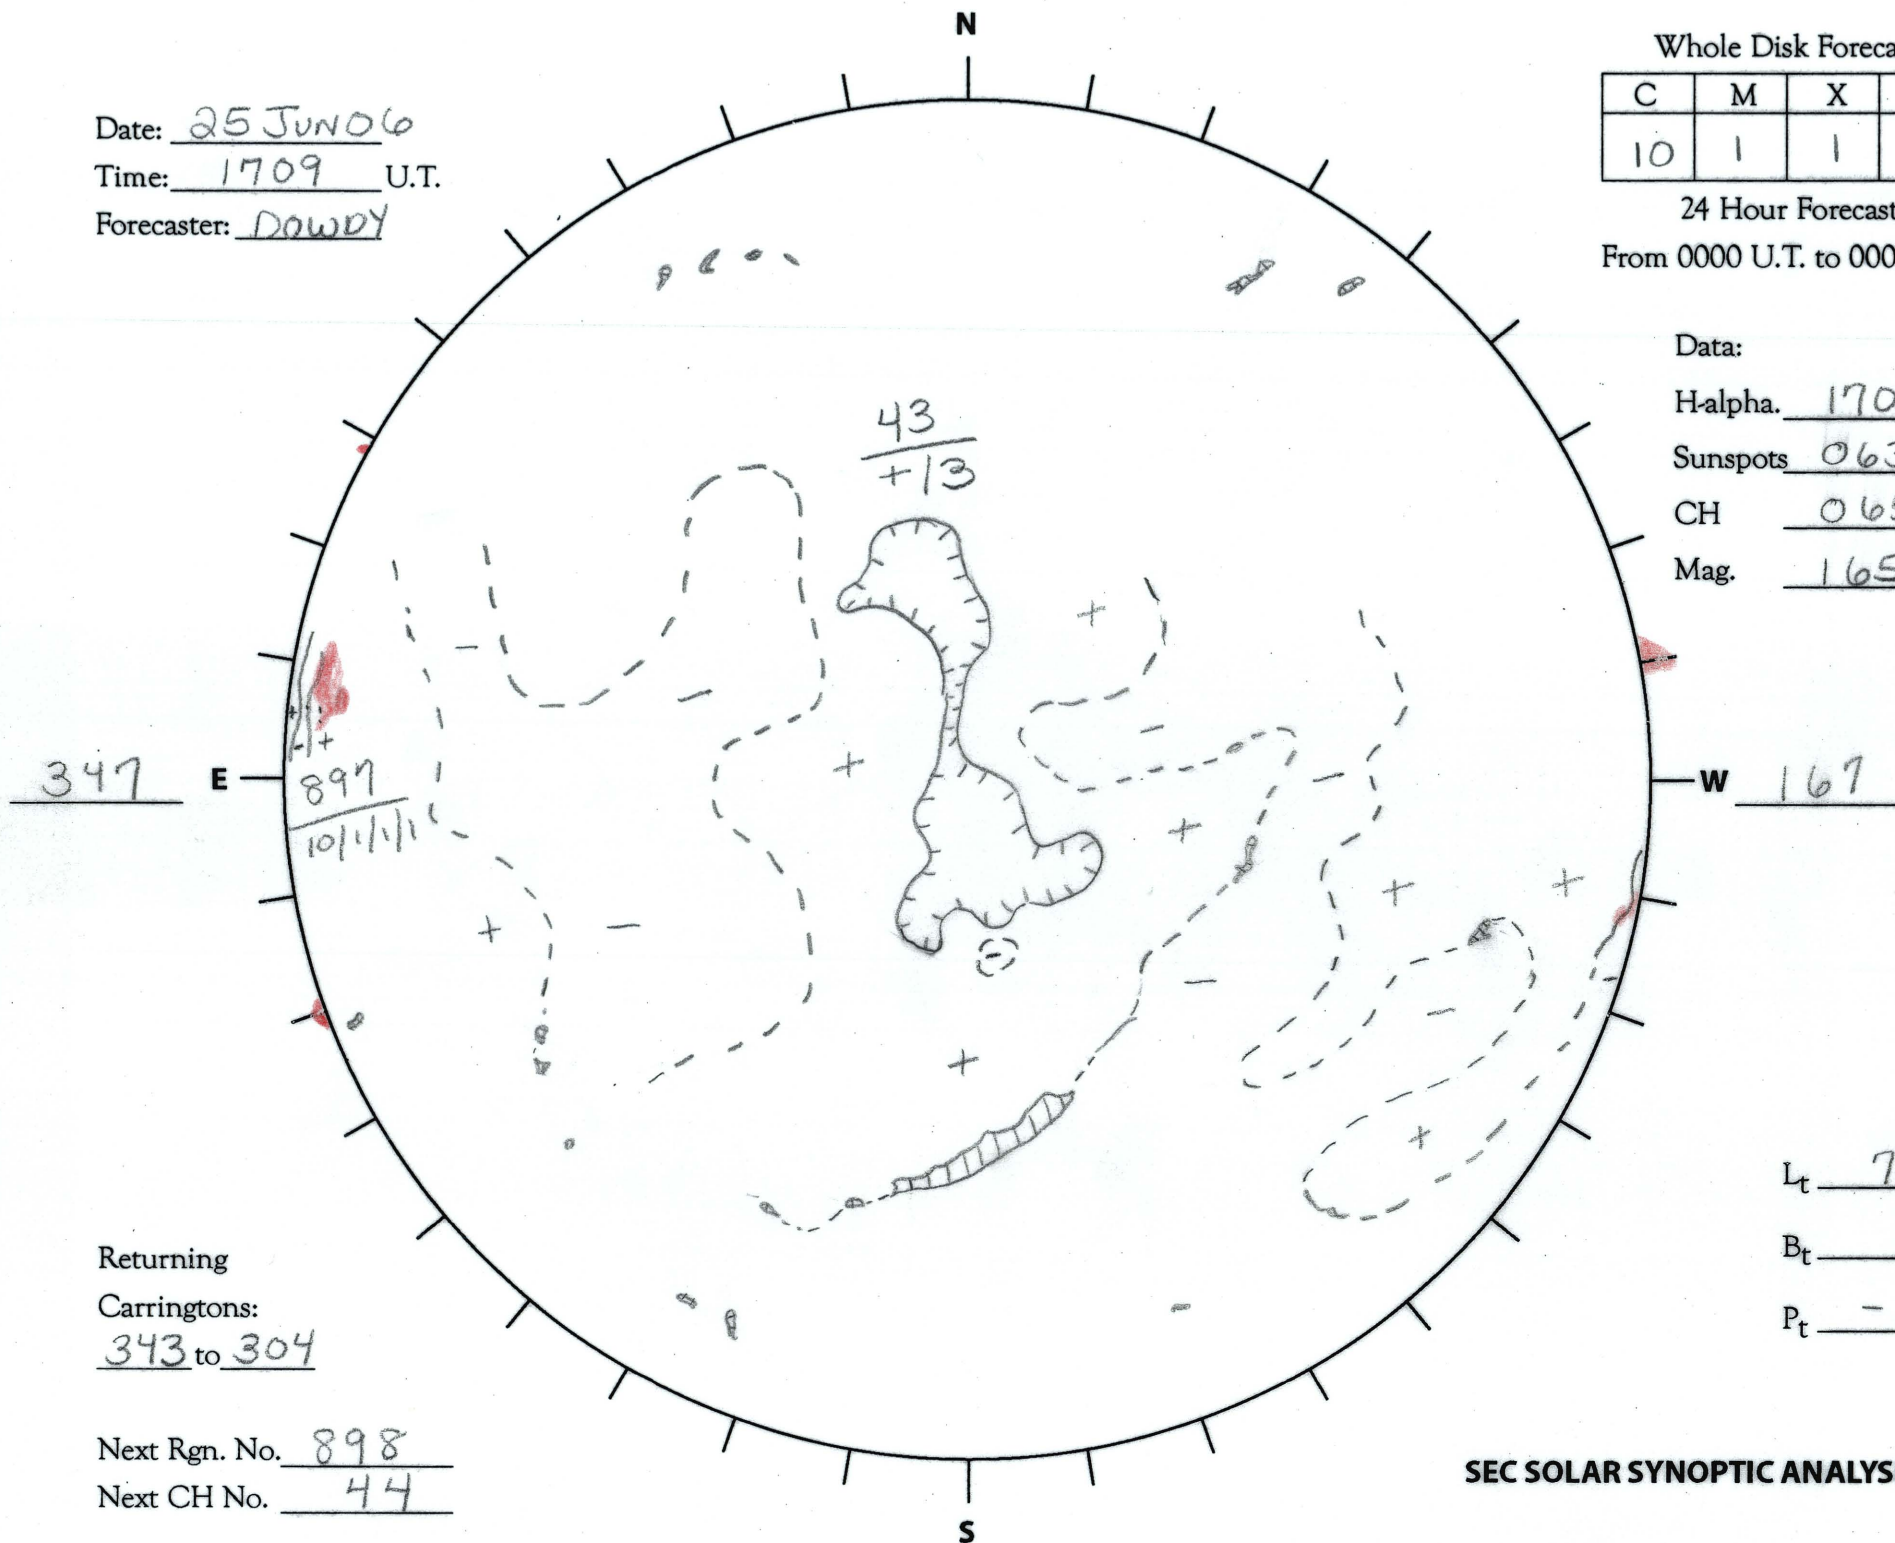

Date: 25 JUN 66  
 Time: 1709 U.T.  
 Forecaster: Dowdy

Whole Disk Forecast

C	M	X	P
10	1	1	1

24 Hour Forecast  
 From 0000 U.T. to 0000 U.T.

Data:

H-alpha. 1709 U.T.

Sunspots 0632 U.T.

CH 0659 U.T.

Mag. 1657 U.T.

Returning  
 Carringtons:  
343 to 304

Next Rgn. No. 898  
 Next CH No. 44

$L_t$  77.5

$B_t$  2.3

$P_t$  -5.2