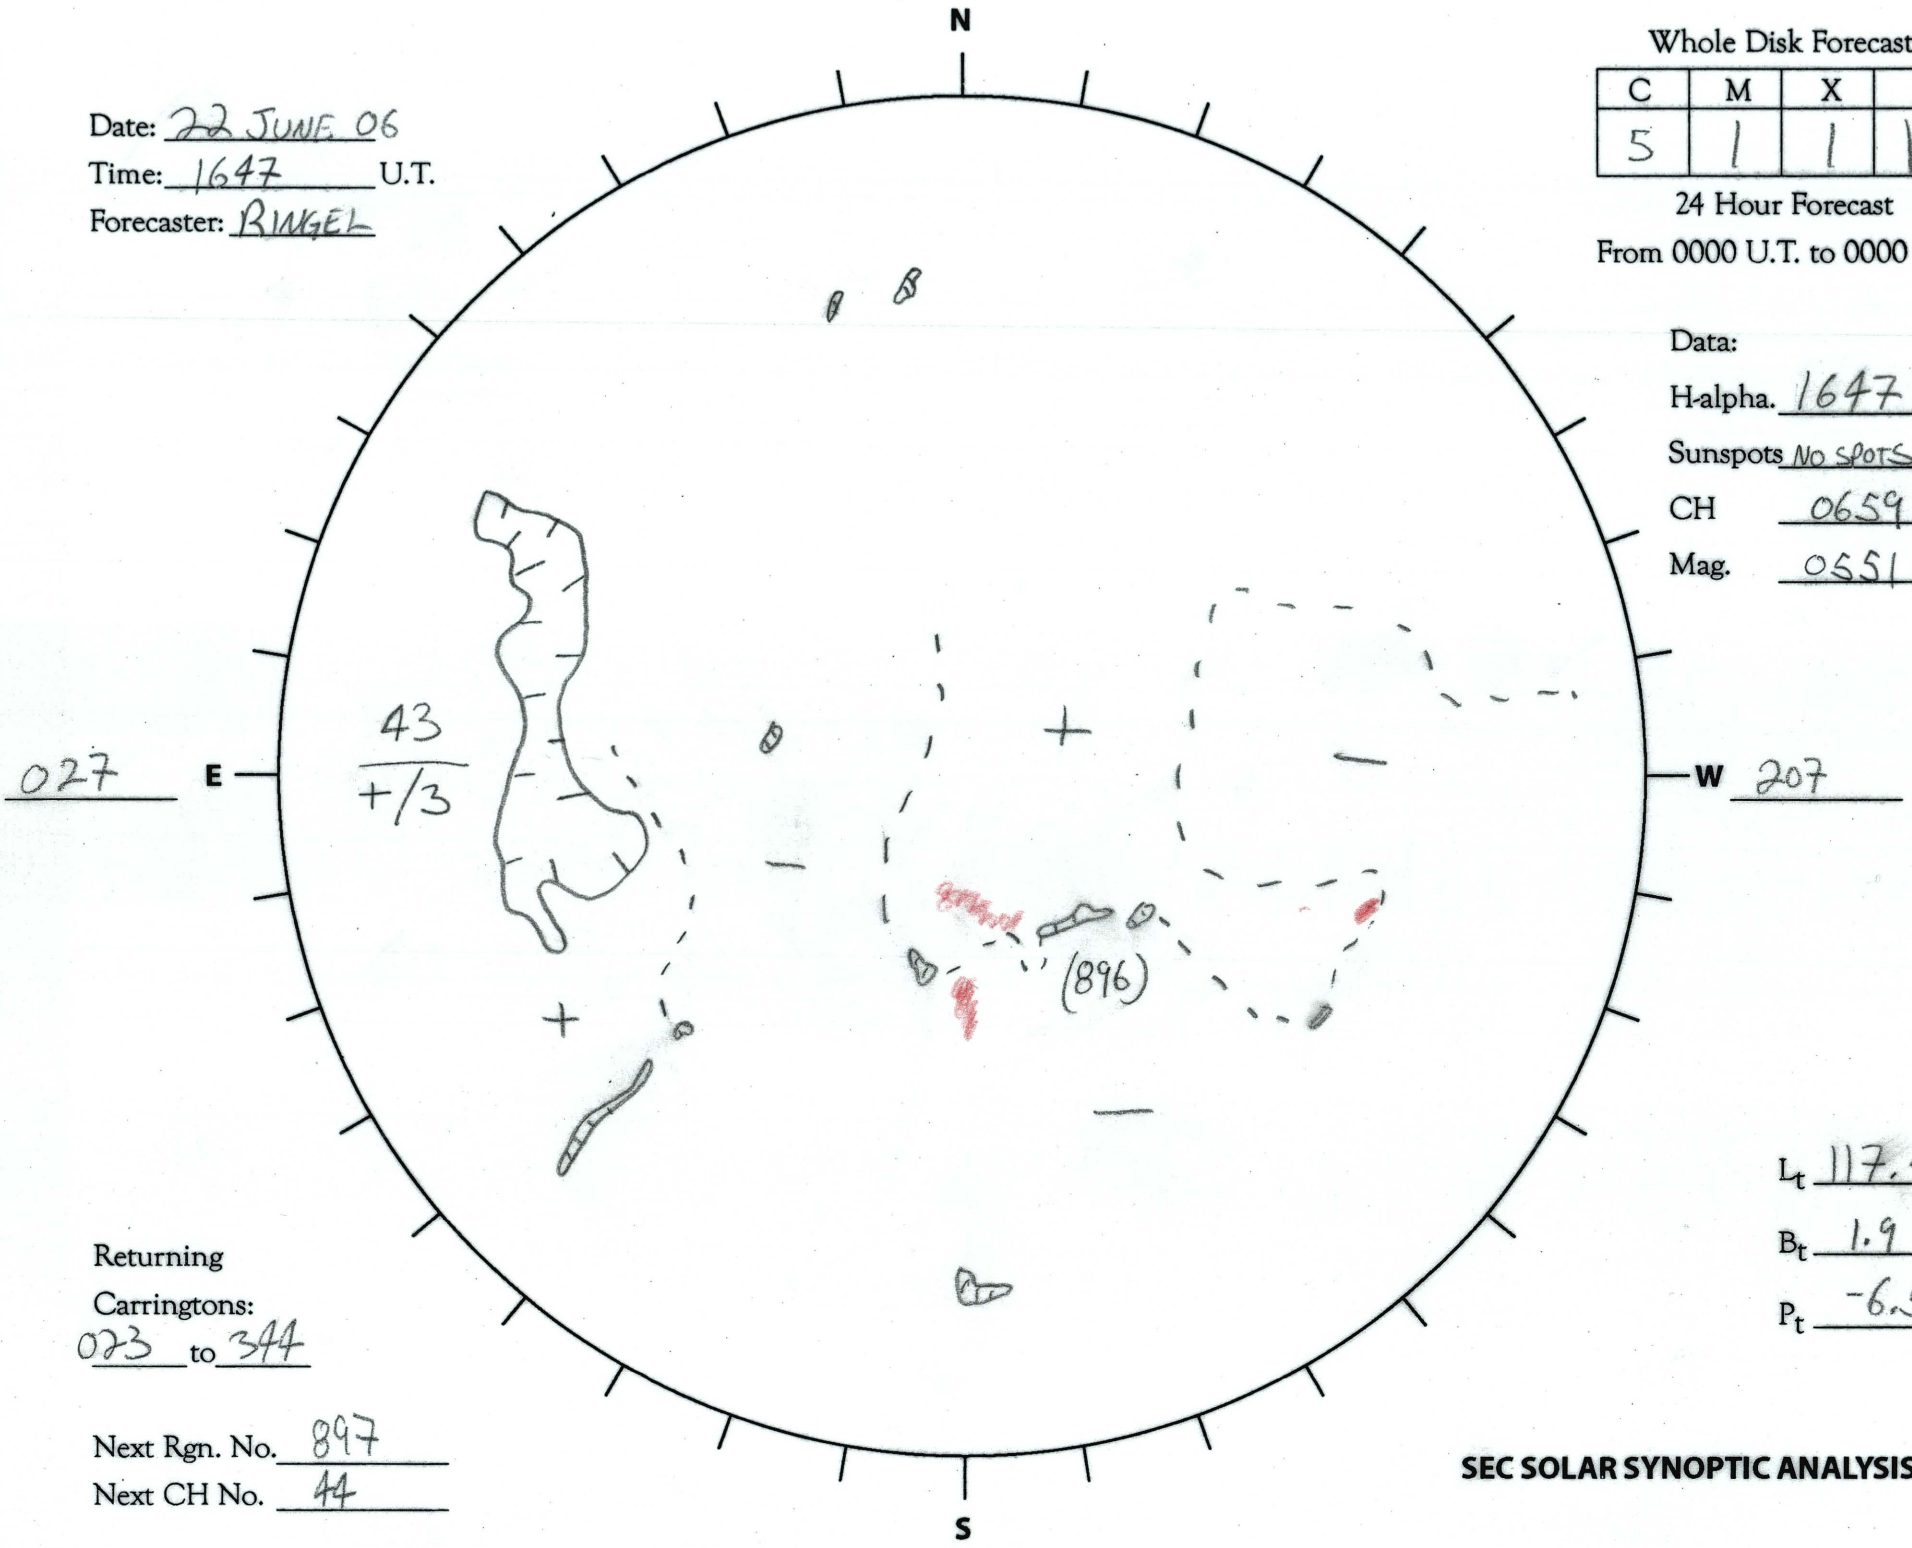

Date: 22 JUNE 06
 Time: 1647 U.T.
 Forecaster: RINGEL

Whole Disk Forecast

C	M	X	P
5	1	1	1

24 Hour Forecast
 From 0000 U.T. to 0000 U.T.

Data:
 H-alpha. 1647 U.T.
 Sunspots NO SPOTS U.T.
 CH 0659 U.T.
 Mag. 0551 U.T.

Returning
 Carringtons:
023 to 344

Next Rgn. No. 897
 Next CH No. 44

L_t 117.4
 B_t 1.9
 P_t -6.5