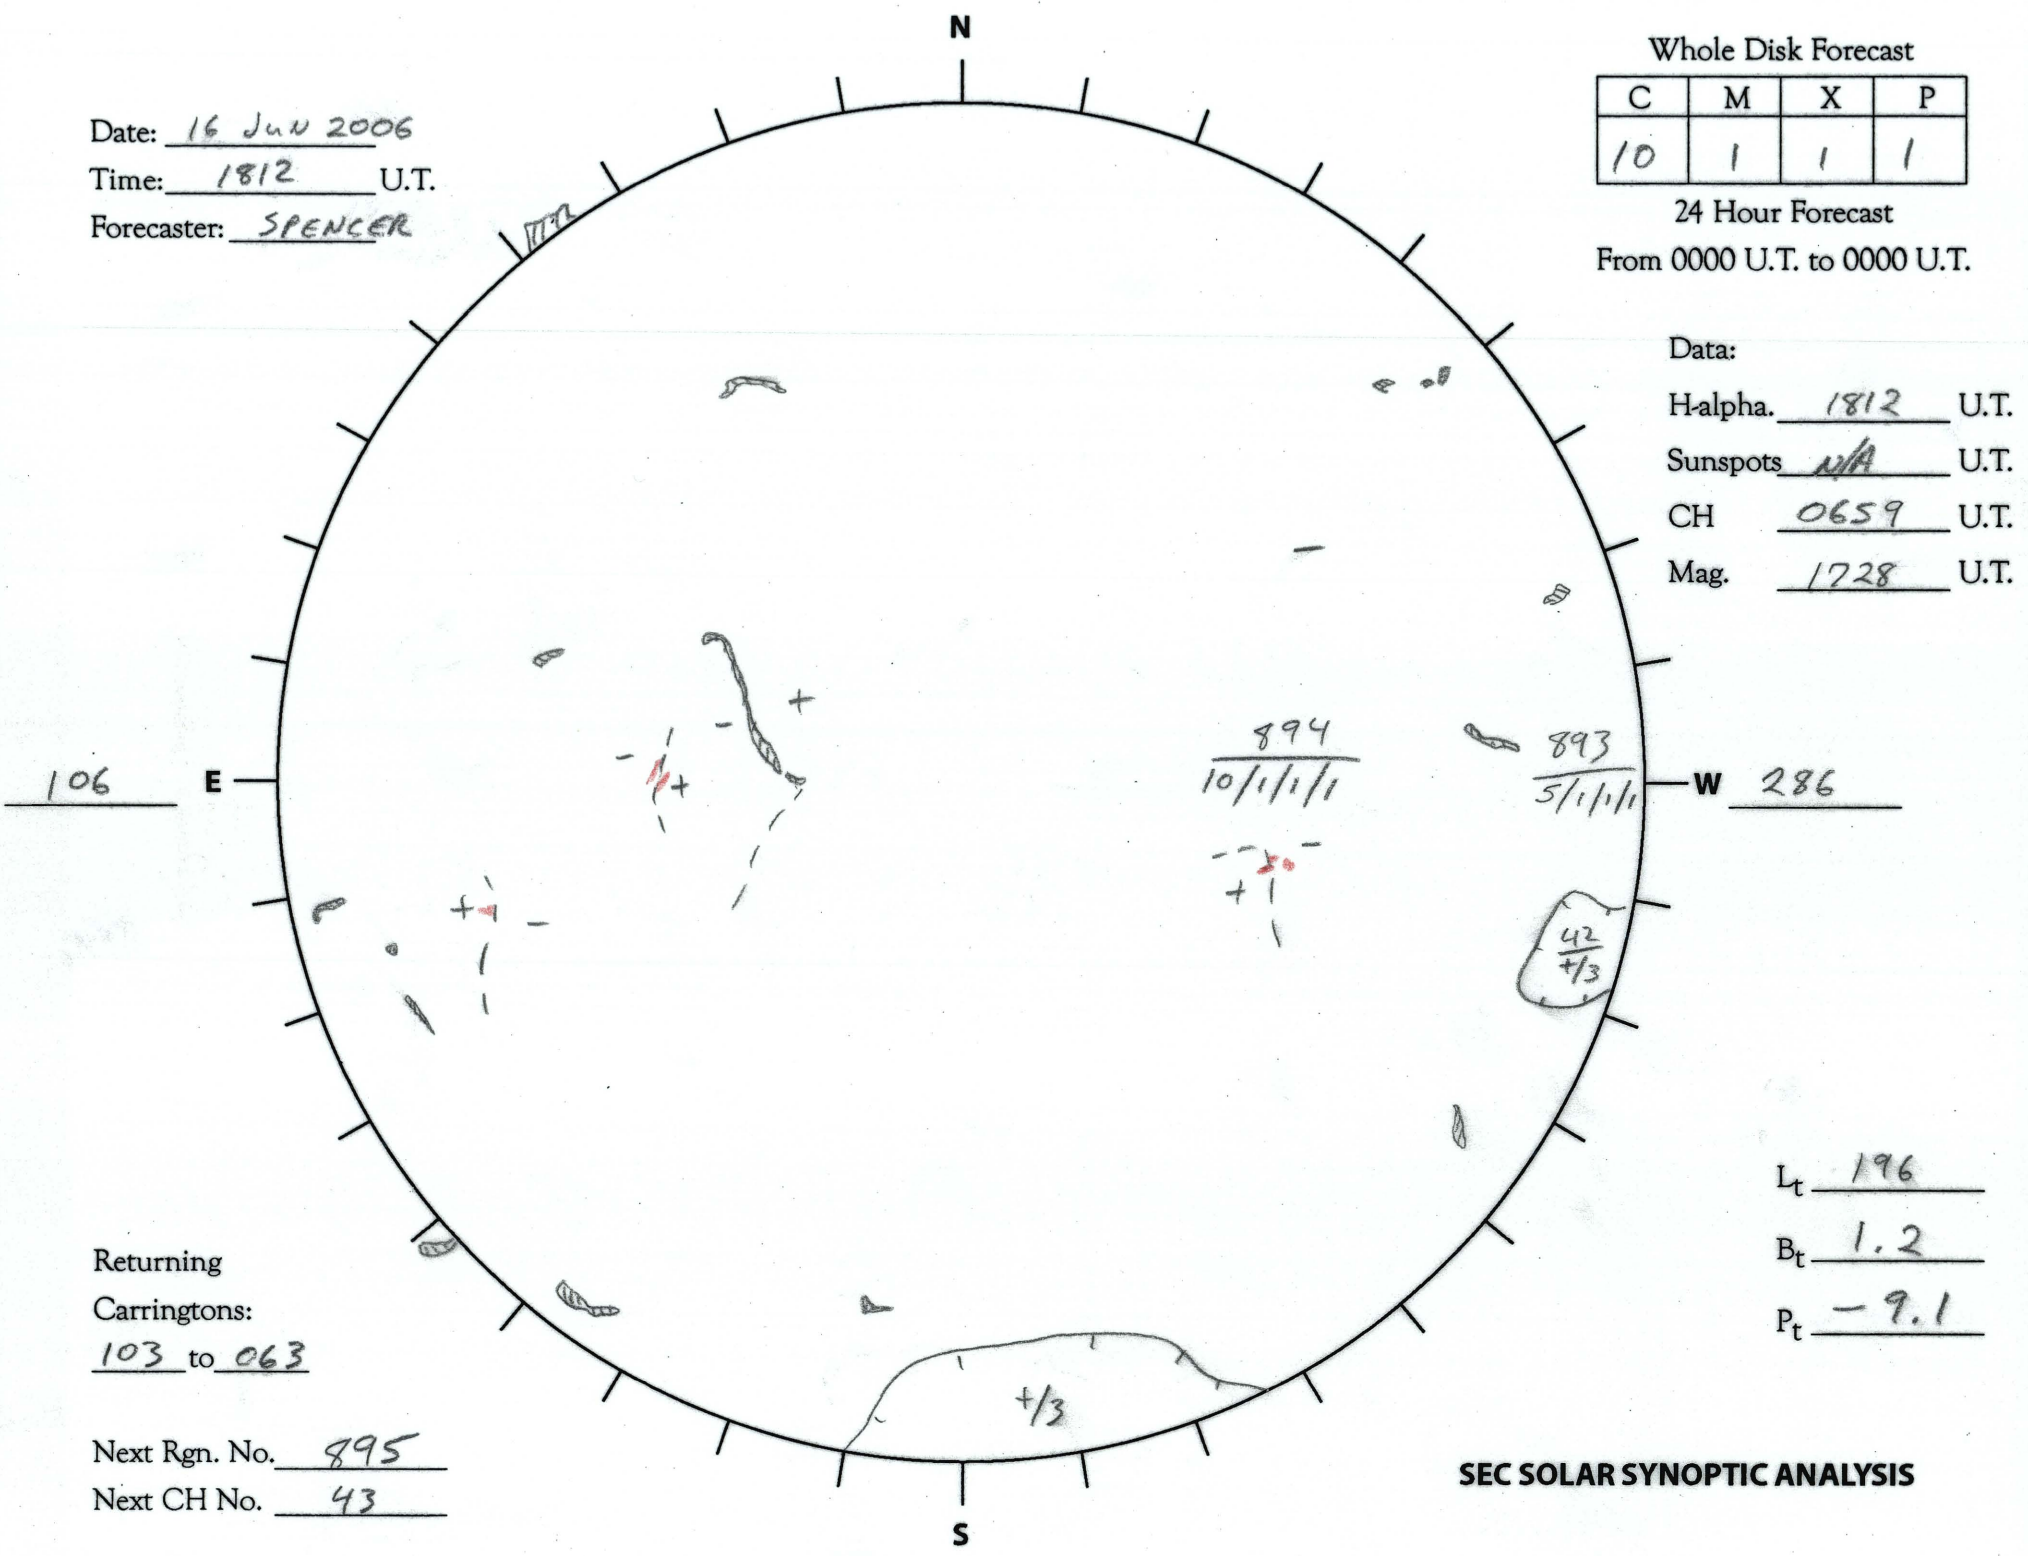

Date: 16 Jun 2006  
 Time: 1812 U.T.  
 Forecaster: SPENCER

Whole Disk Forecast

C	M	X	P
10	1	1	1

24 Hour Forecast  
 From 0000 U.T. to 0000 U.T.

Data:  
 H-alpha. 1812 U.T.  
 Sunspots N/A U.T.  
 CH 0659 U.T.  
 Mag. 1728 U.T.

Returning  
 Carringtons:  
103 to 063

Next Rgn. No. 895  
 Next CH No. 43

$L_t$  196  
 $B_t$  1.2  
 $P_t$  -9.1