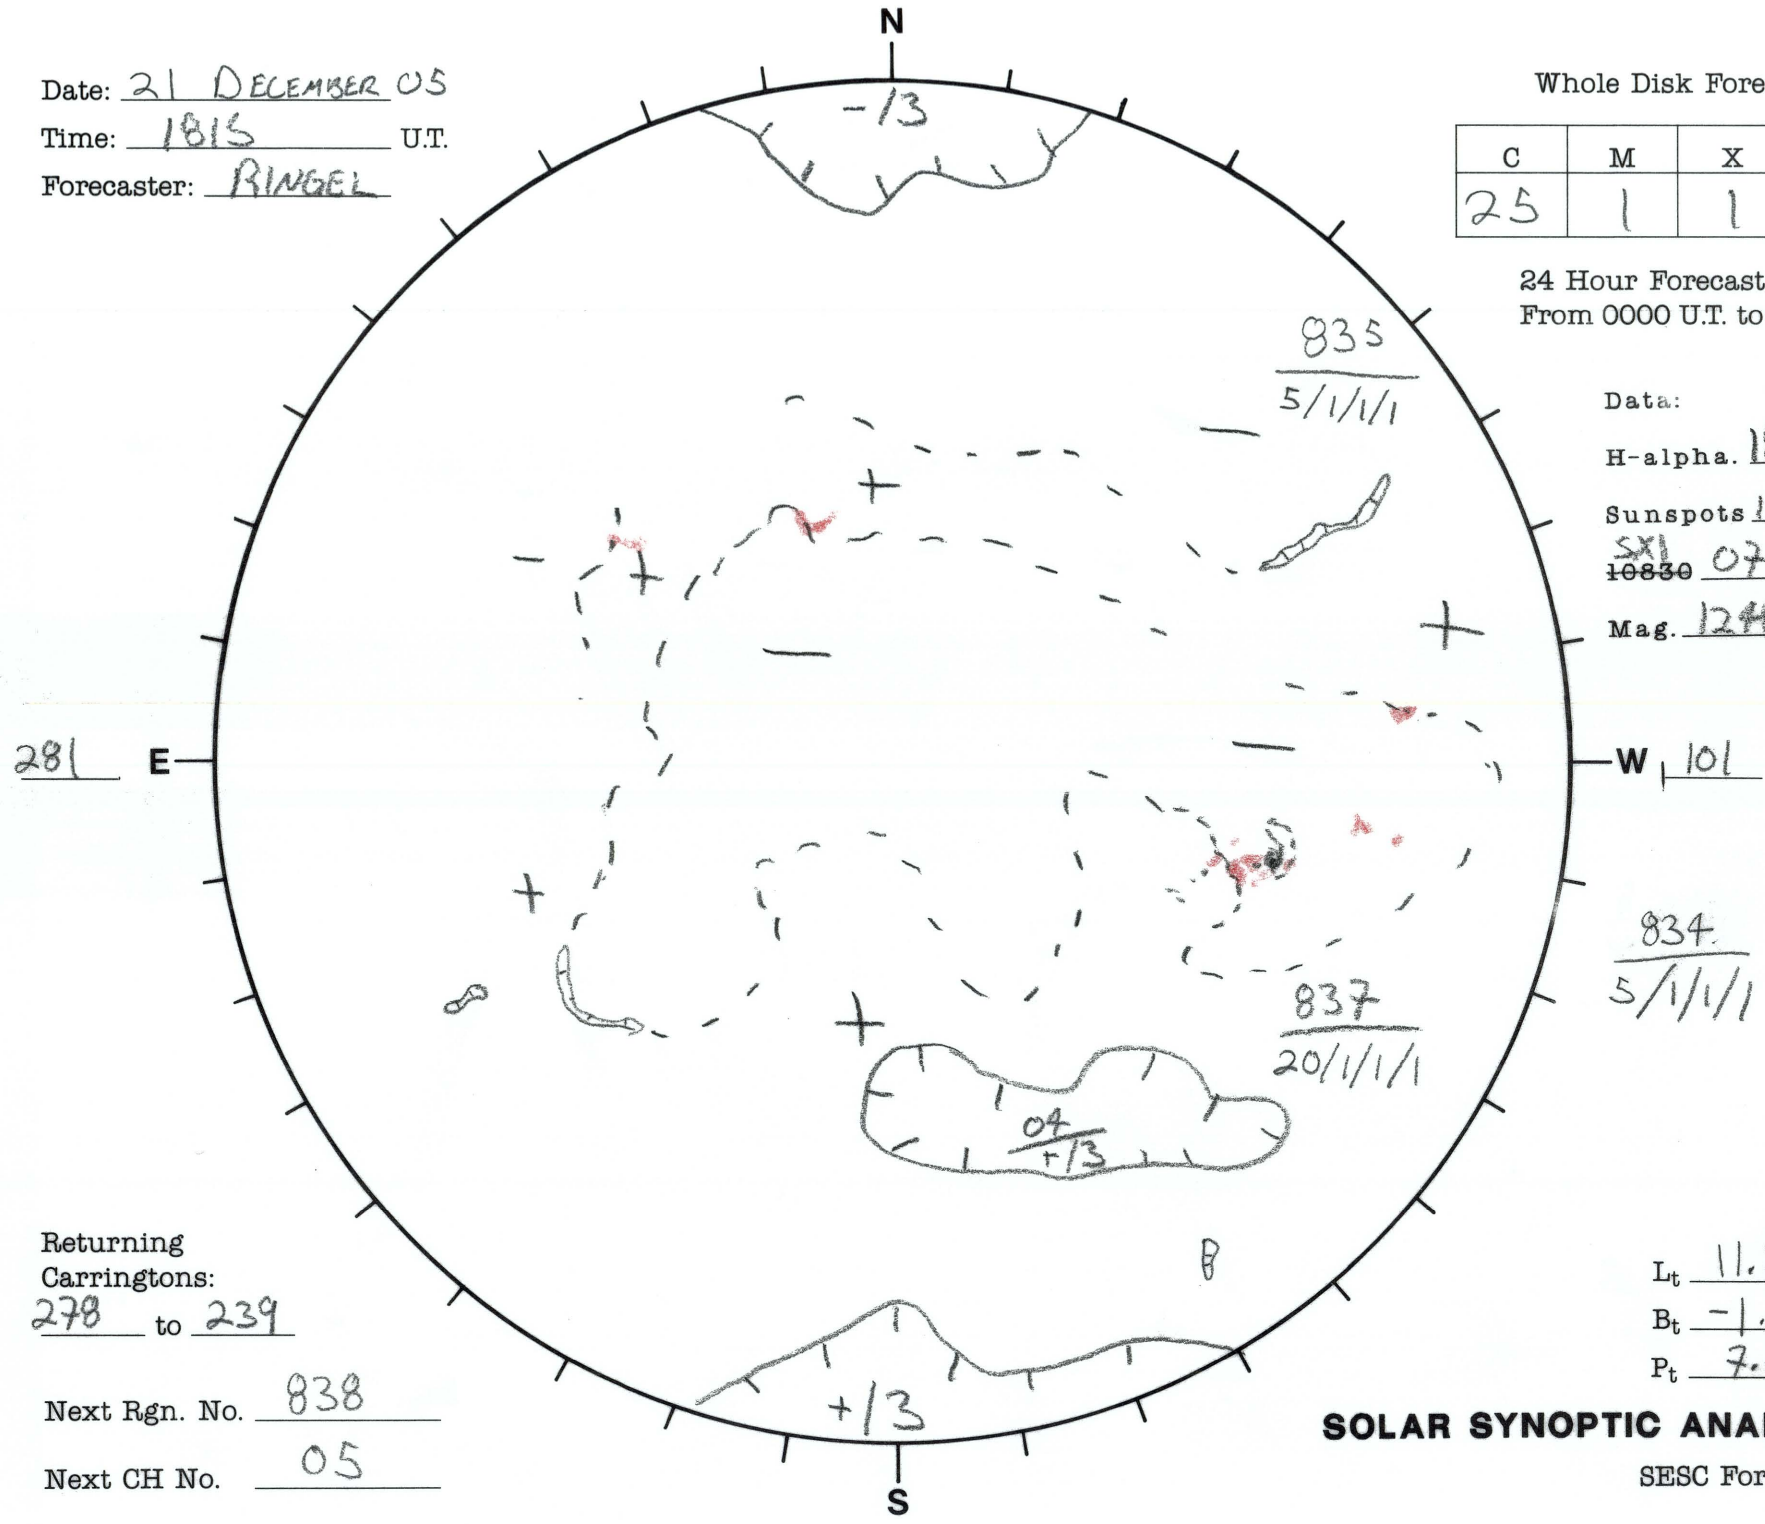

Date: 21 DECEMBER 05
 Time: 1815 U.T.
 Forecaster: RINGEL

Whole Disk Forecast

C	M	X	P
25	1	1	1

24 Hour Forecast
 From 0000 U.T. to 0000 U.T.

Data:
 H-alpha. 1815 U.T.
 Sunspots 1526 U.T.
~~10830~~ 0700 U.T.
 Mag. 1240 U.T.

Returning Carringtons:
278 to 239

Next Rgn. No. 838

Next CH No. 05

L_t 11.2
 B_t -1.8
 P_t 7.0

SOLAR SYNOPTIC ANALYSIS

SESC Form W18