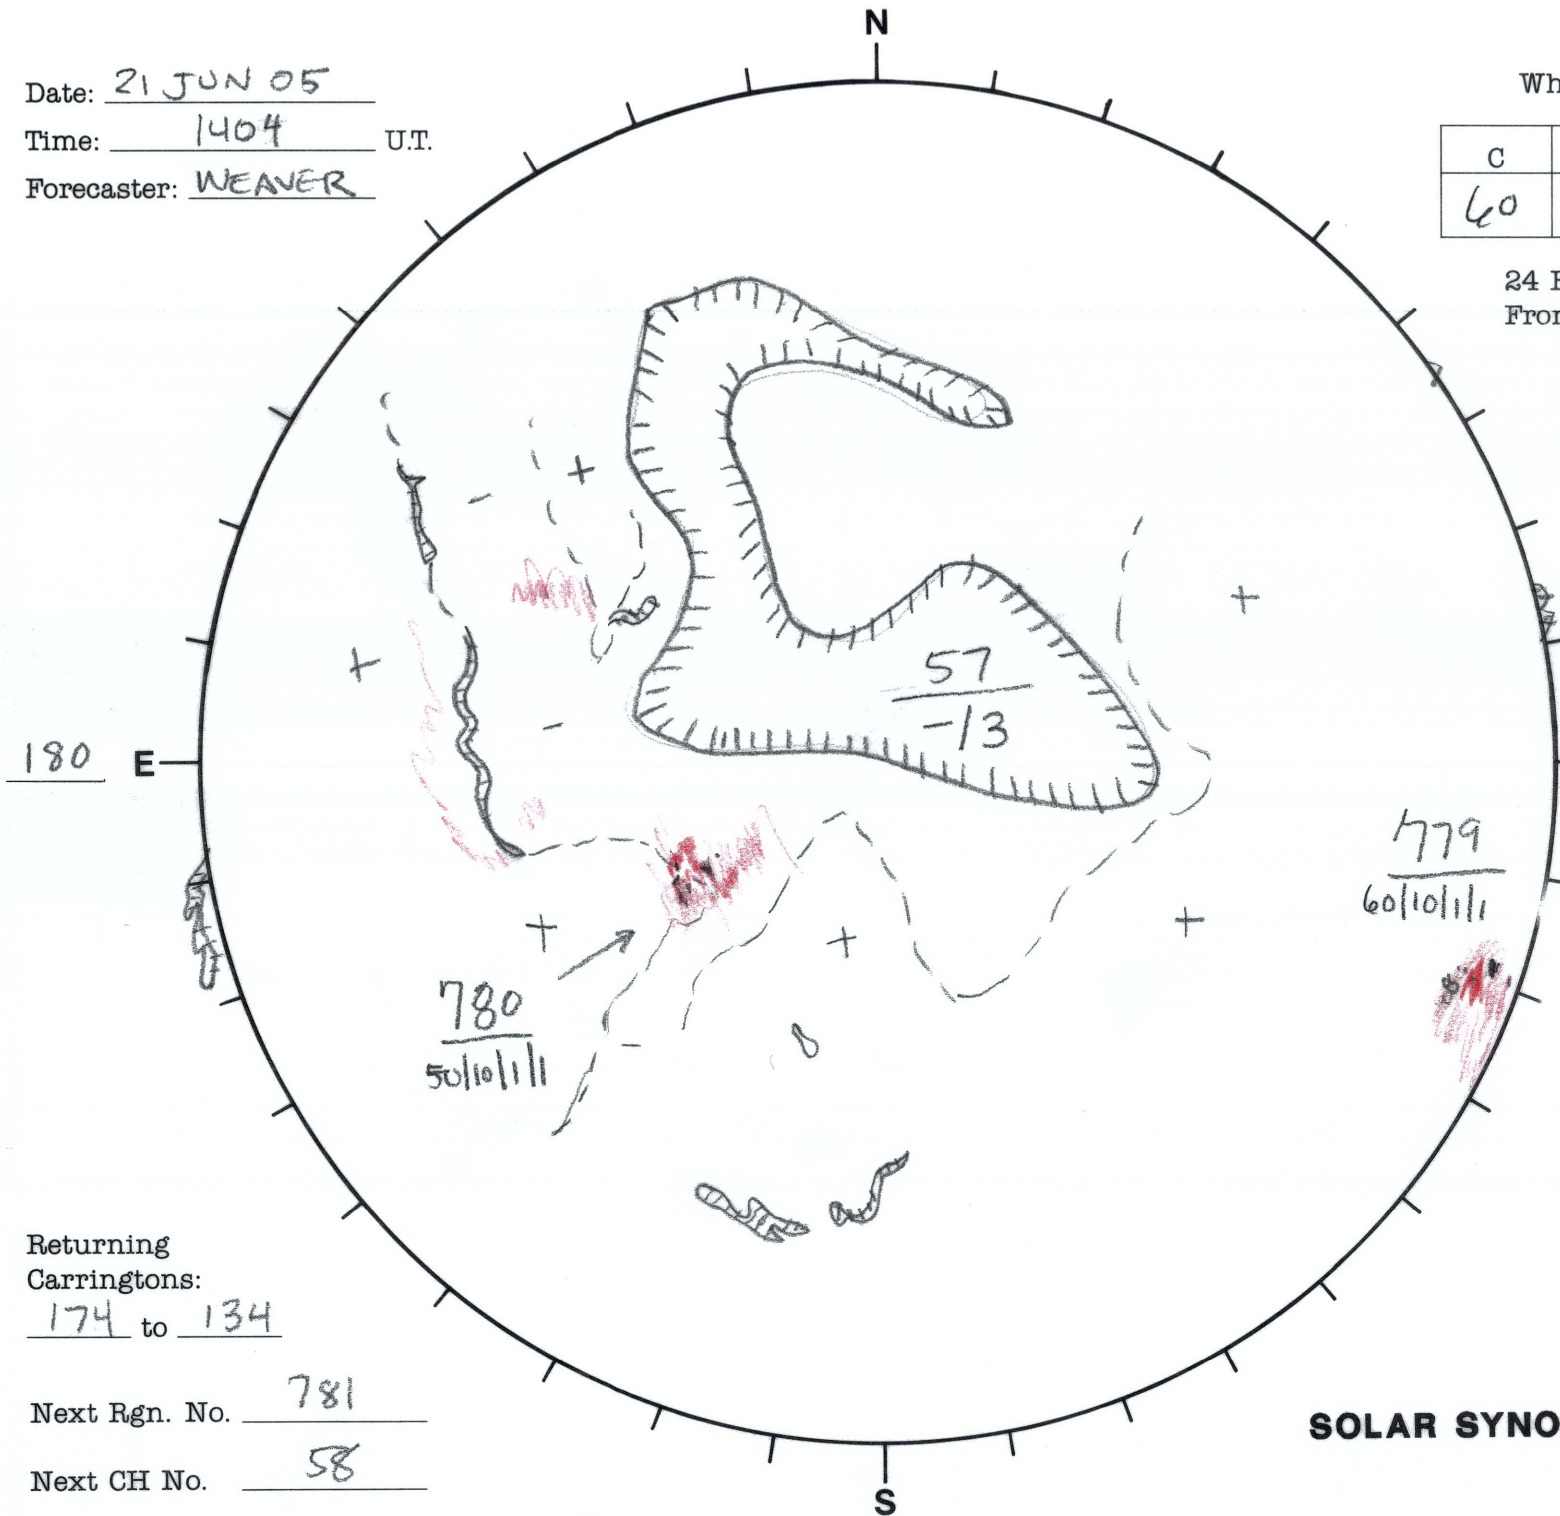

Date: 21 JUN 05
 Time: 1404 U.T.
 Forecaster: WEAVER

Whole Disk Forecast

C	M	X	P
60	10	1	1

24 Hour Forecast
 From 0000 U.T. to 0000 U.T.

Date: _____
 H-alpha. 1659 U.T.
 Sunspots 1404 U.T.
 10830 _____ U.T.
 Mag. 1350 U.T.
 SxI 0659 UT
 W | 360

Returning
 Carringtons:
174 to 134

Next Rgn. No. 781

Next CH No. 58

779
60 | | | | | | | |

L_t 269.7
 B_t 1.8
 P_t -6.9

SOLAR SYNOPTIC ANALYSIS