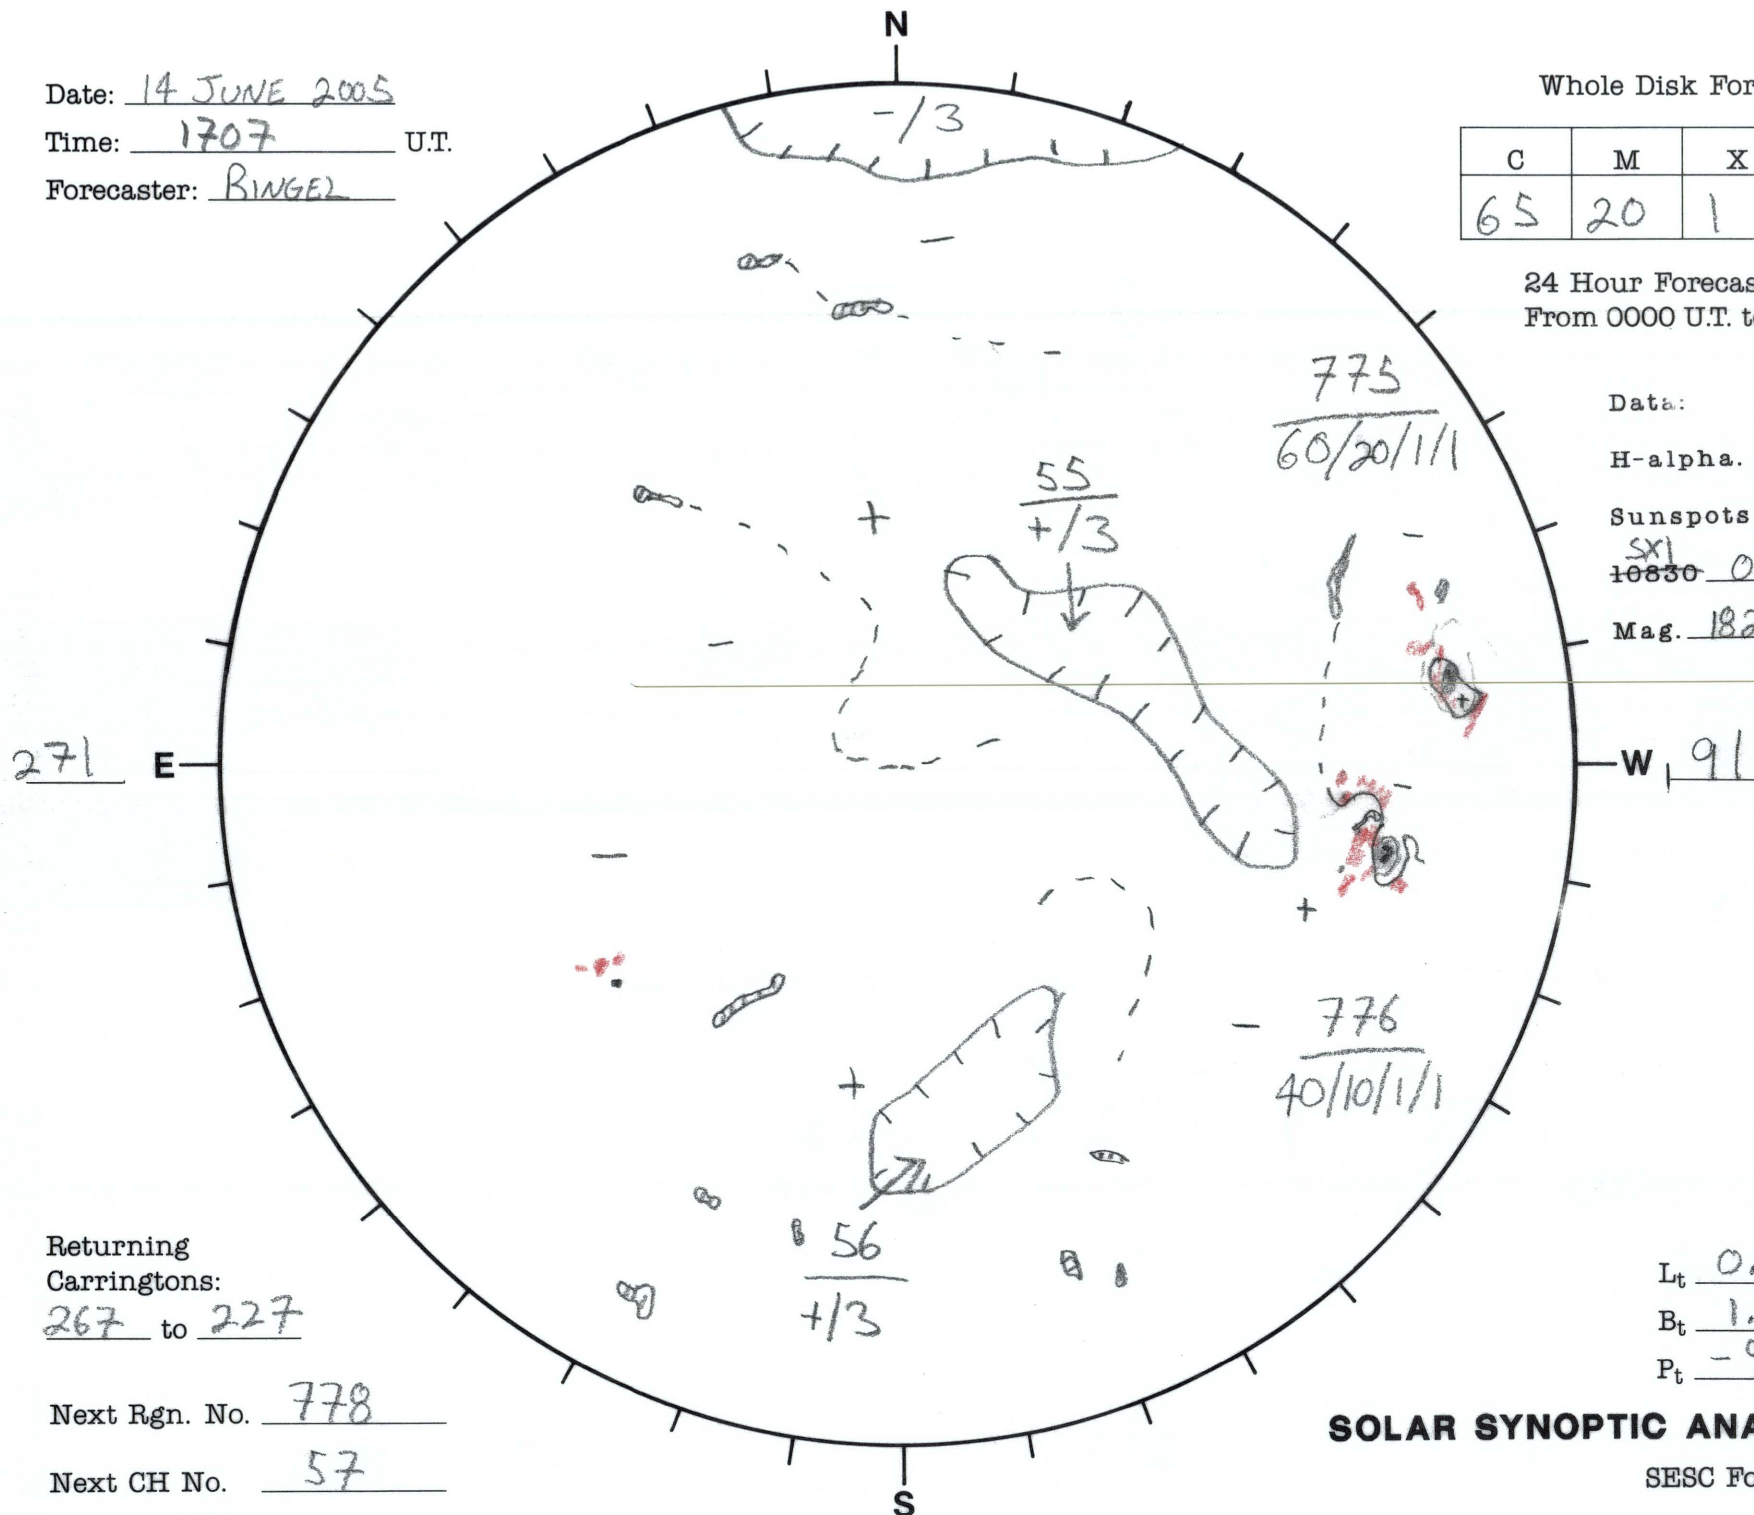

Date: 14 JUNE 2005
 Time: 1707 U.T.
 Forecaster: BINGEL

Whole Disk Forecast

C	M	X	P
65	20	1	1

24 Hour Forecast
 From 0000 U.T. to 0000 U.T.

Data:
 H-alpha. 1707 U.T.
 Sunspots 1320 U.T.
~~10830~~ SX1 0659 U.T.
 Mag. 1822 U.T.

Returning Carringtons:
267 to 227

Next Rgn. No. 778

Next CH No. 57

L_t 0.7
 B_t 1.0
 P_t -9.9

SOLAR SYNOPTIC ANALYSIS

SESC Form W18