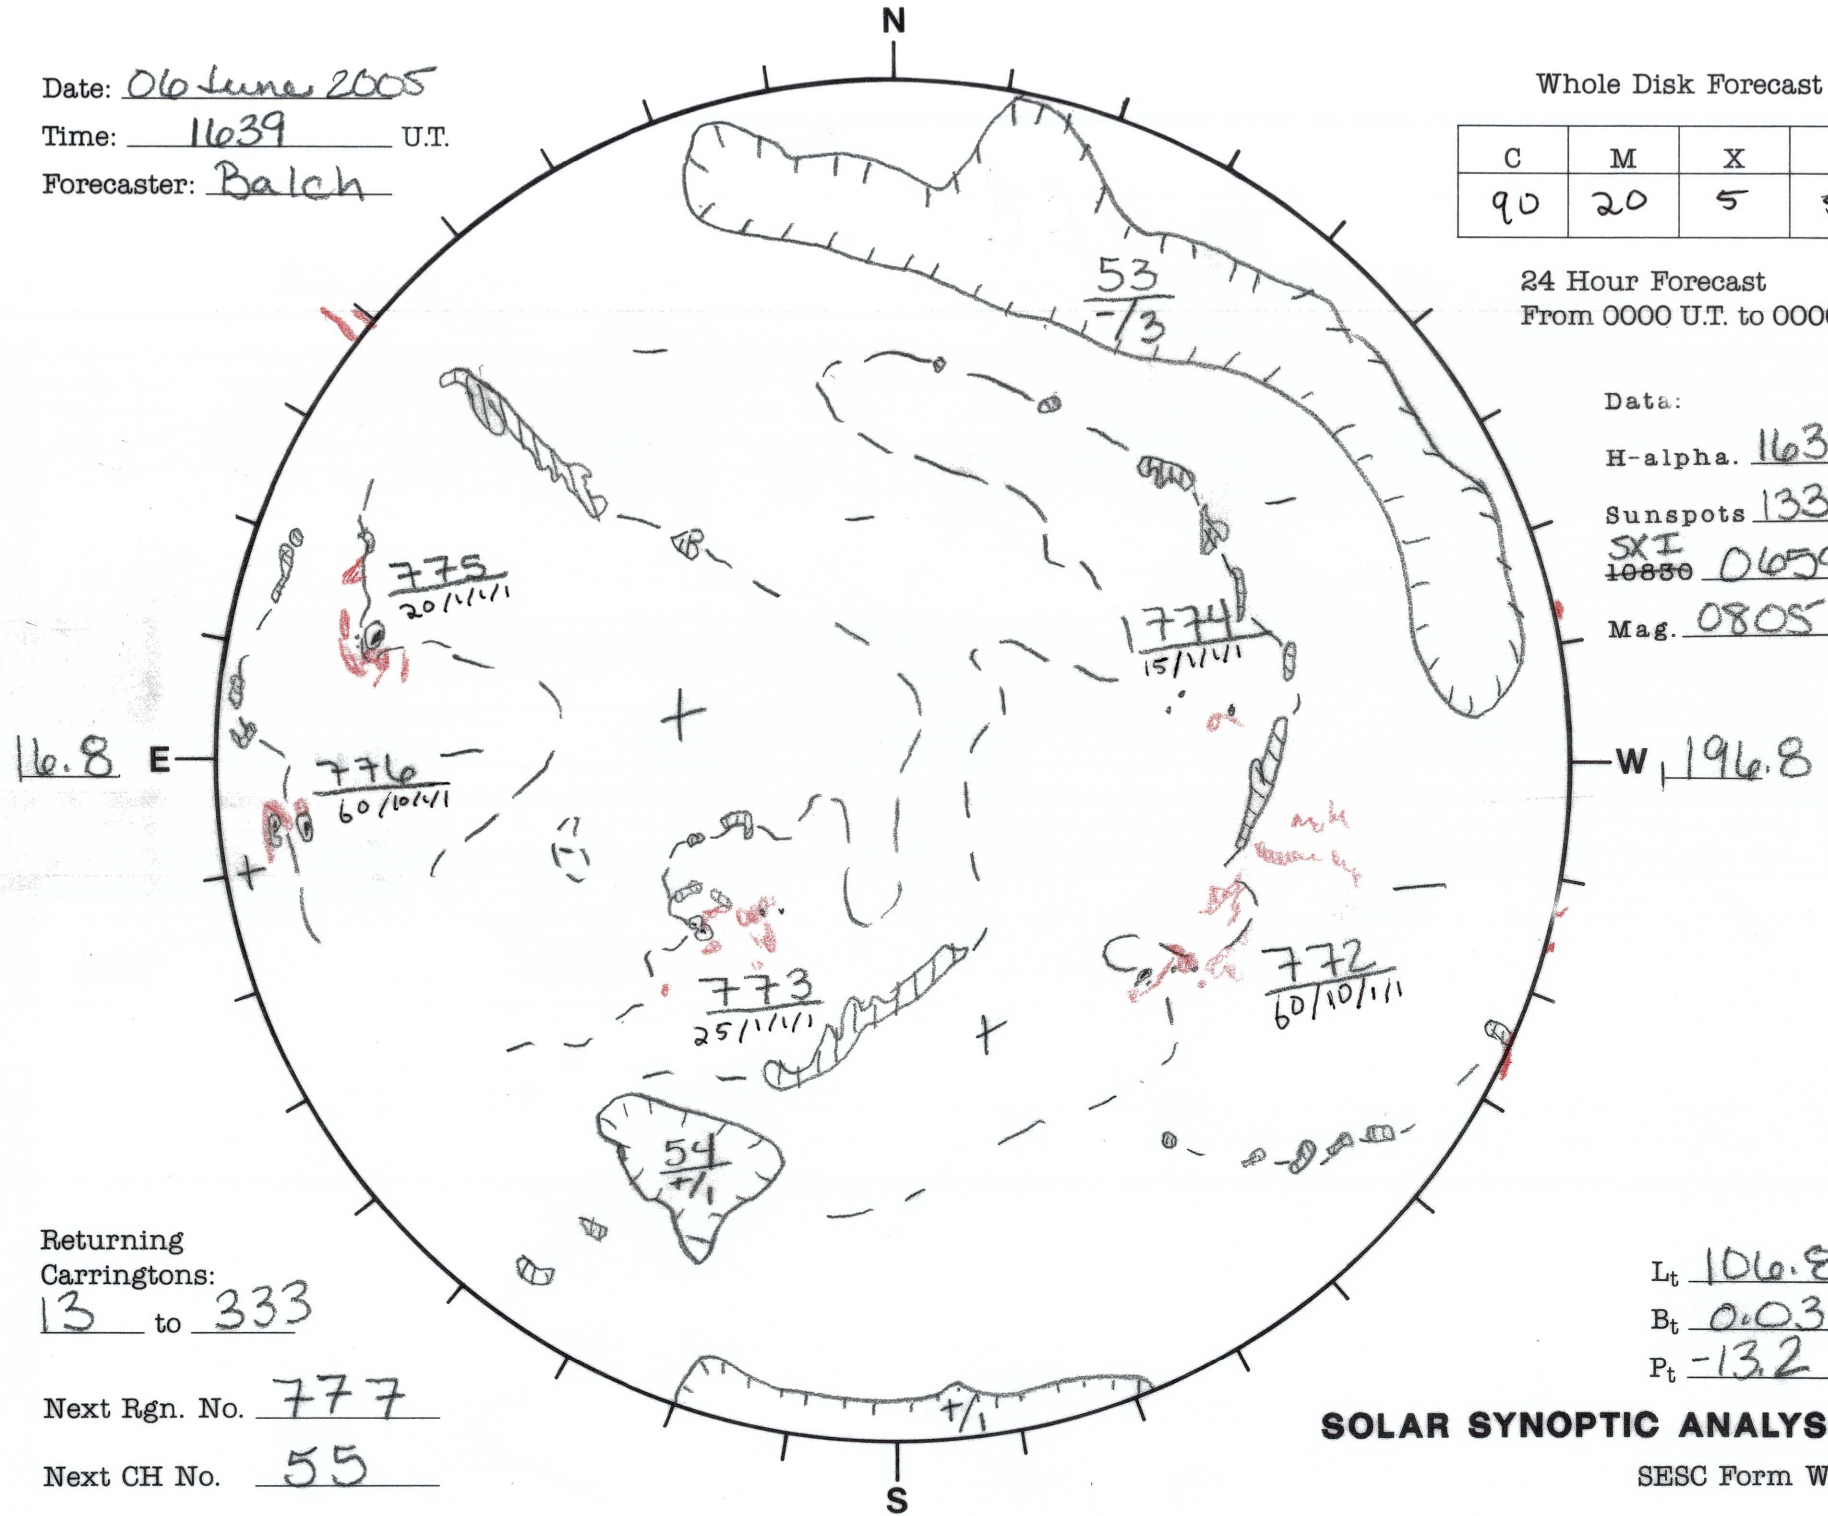

Date: 06 June 2005
 Time: 11639 U.T.
 Forecaster: Balch

Whole Disk Forecast

C	M	X	P
90	20	5	5

24 Hour Forecast
 From 0000 U.T. to 0000 U.T.

Data:
 H-alpha. 11639 U.T.
 Sunspots 1336 U.T.
 SXI 10850 U.T.
 Mag. 0805 U.T.

Returning Carringtons: 13 to 333

Next Rgn. No. 777

Next CH No. 55

L_t 106.8
 B_t 0.03
 P_t -13.2

SOLAR SYNOPTIC ANALYSIS