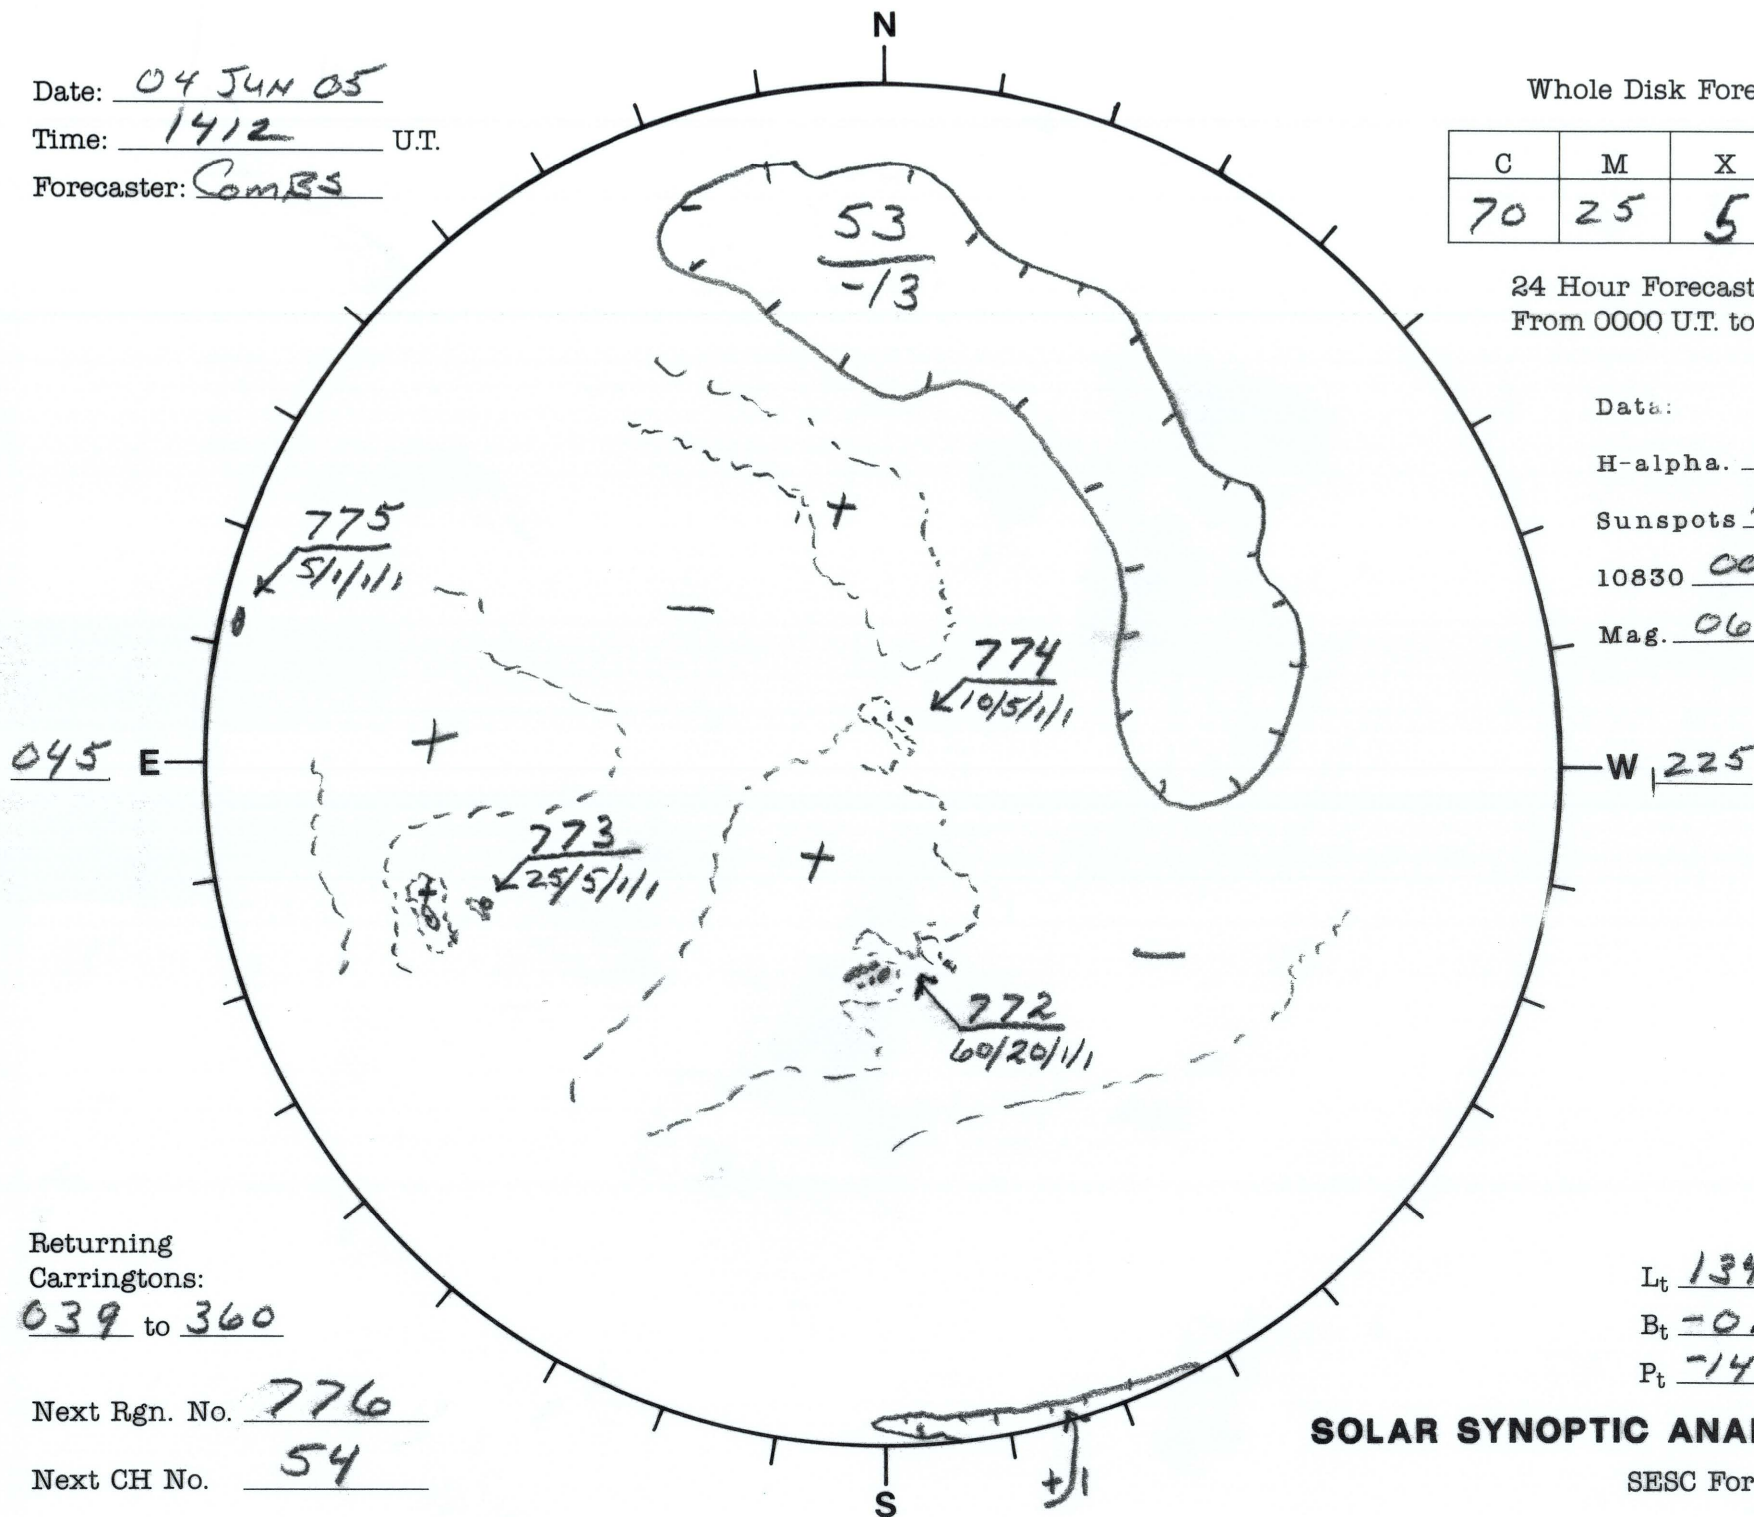

Date: 04 JUN 05
 Time: 1412 U.T.
 Forecaster: ComBS

Whole Disk Forecast

C	M	X	P
70	25	5	5

24 Hour Forecast
 From 0000 U.T. to 0000 U.T.

Data:
 H-alpha. — U.T.
 Sunspots 1412 U.T.
 10830 0058 U.T.
 Mag. 0646 U.T.

Returning
 Carringtons:
039 to 360

Next Rgn. No. 776

Next CH No. 54

L_t 134.7
 B_t -0.2
 P_t -14.0

SOLAR SYNOPTIC ANALYSIS