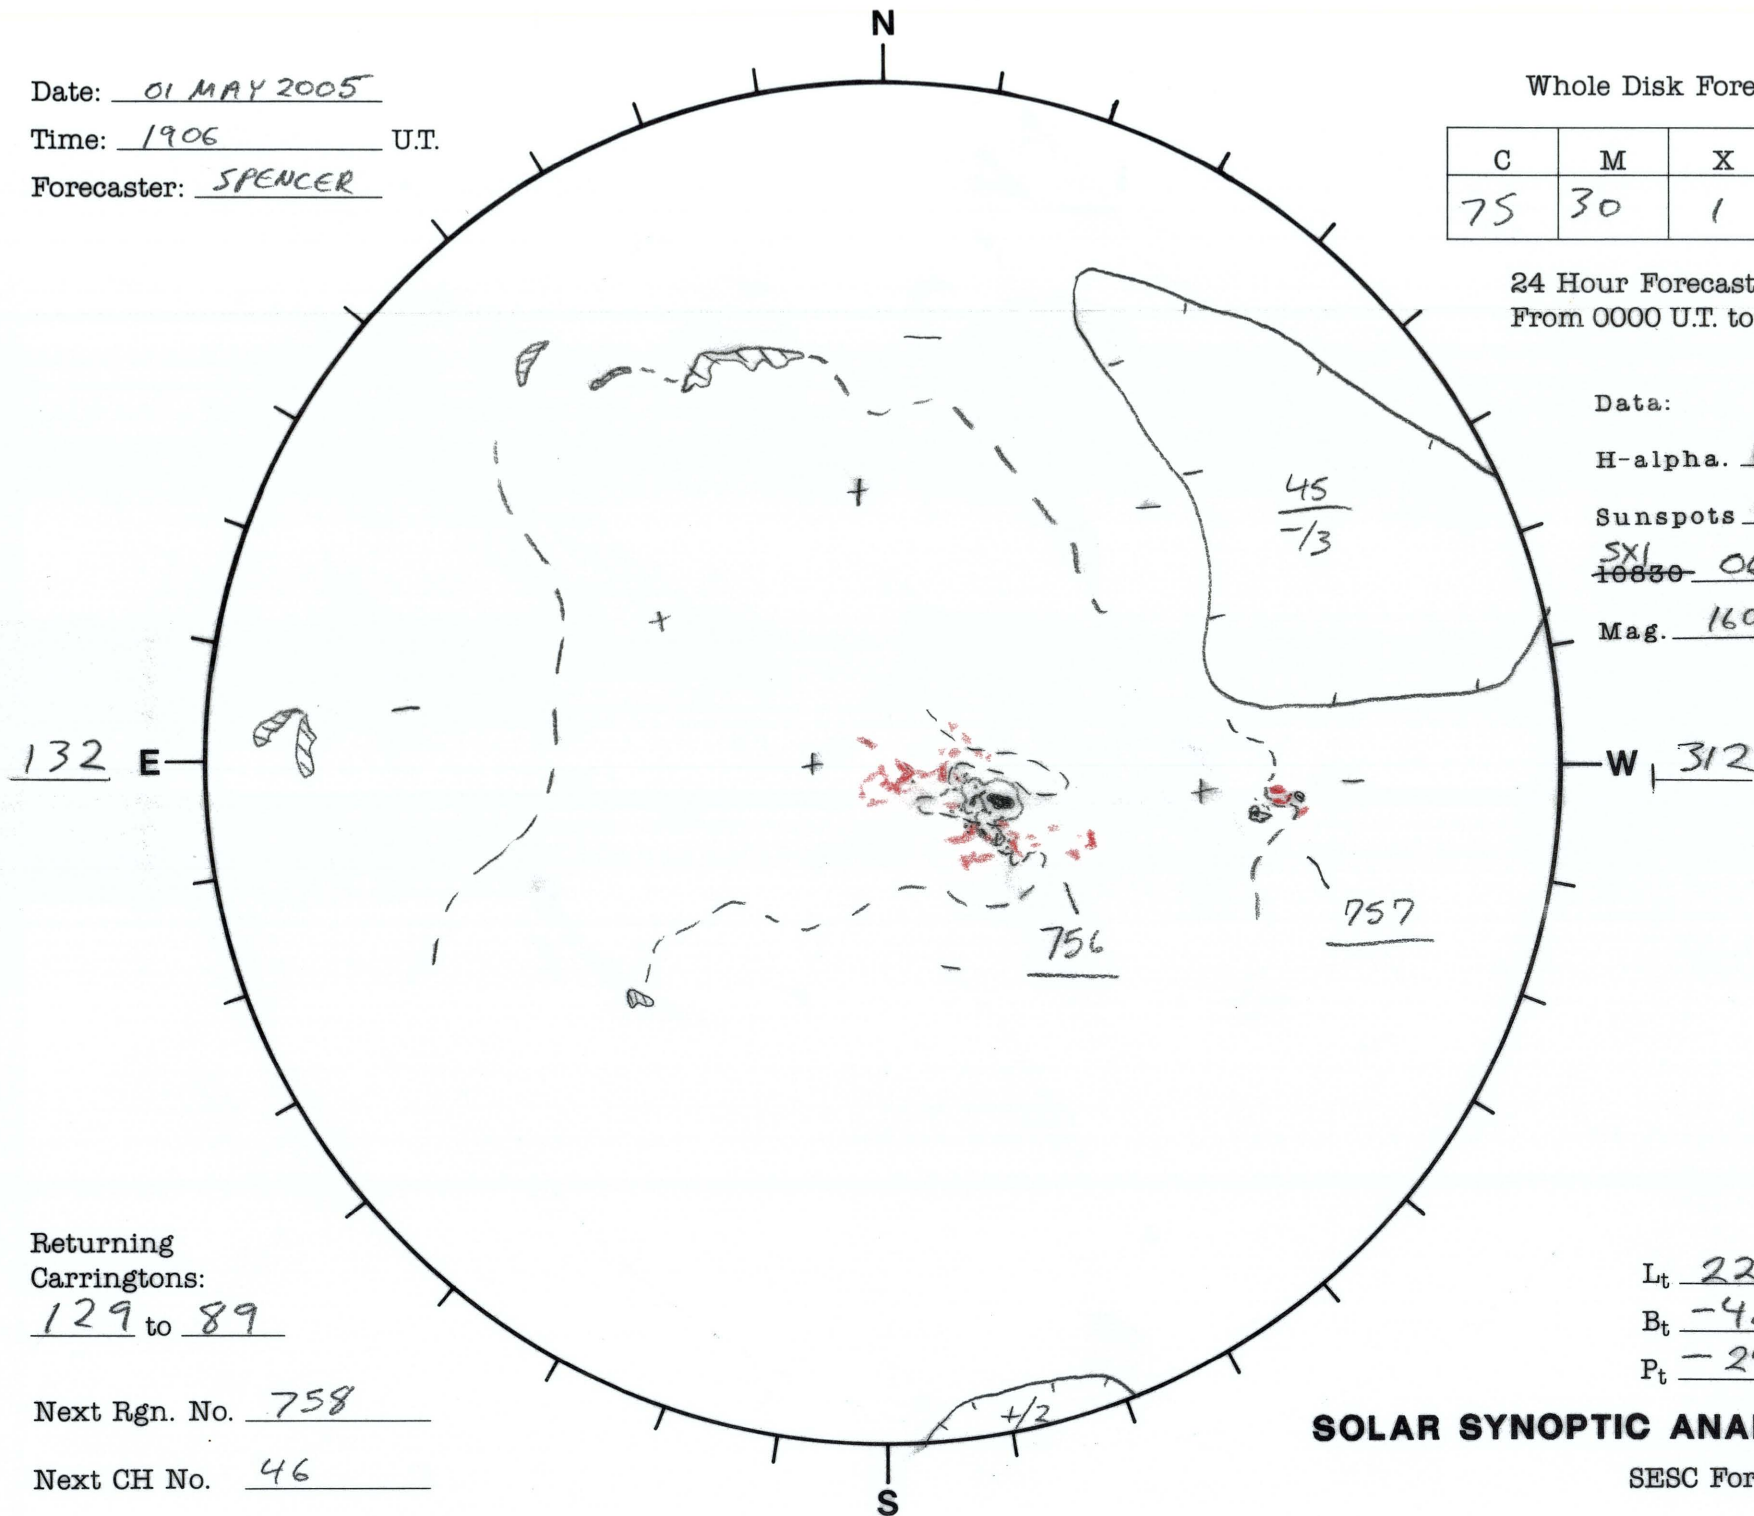

Date: 01 MAY 2005
 Time: 1906 U.T.
 Forecaster: SPENCER

Whole Disk Forecast

C	M	X	P
75	30	1	1

24 Hour Forecast
 From 0000 U.T. to 0000 U.T.

Data:
 H-alpha. 1906 U.T.
 Sunspots 1411 U.T.
~~10880~~ SXI 0659 U.T.
 Mag. 1605 U.T.

Returning Carringtons: 129 to 89
 Next Rgn. No. 758
 Next CH No. 46

L_t 222
 B_t -4.1
 P_t -24.0

SOLAR SYNOPTIC ANALYSIS