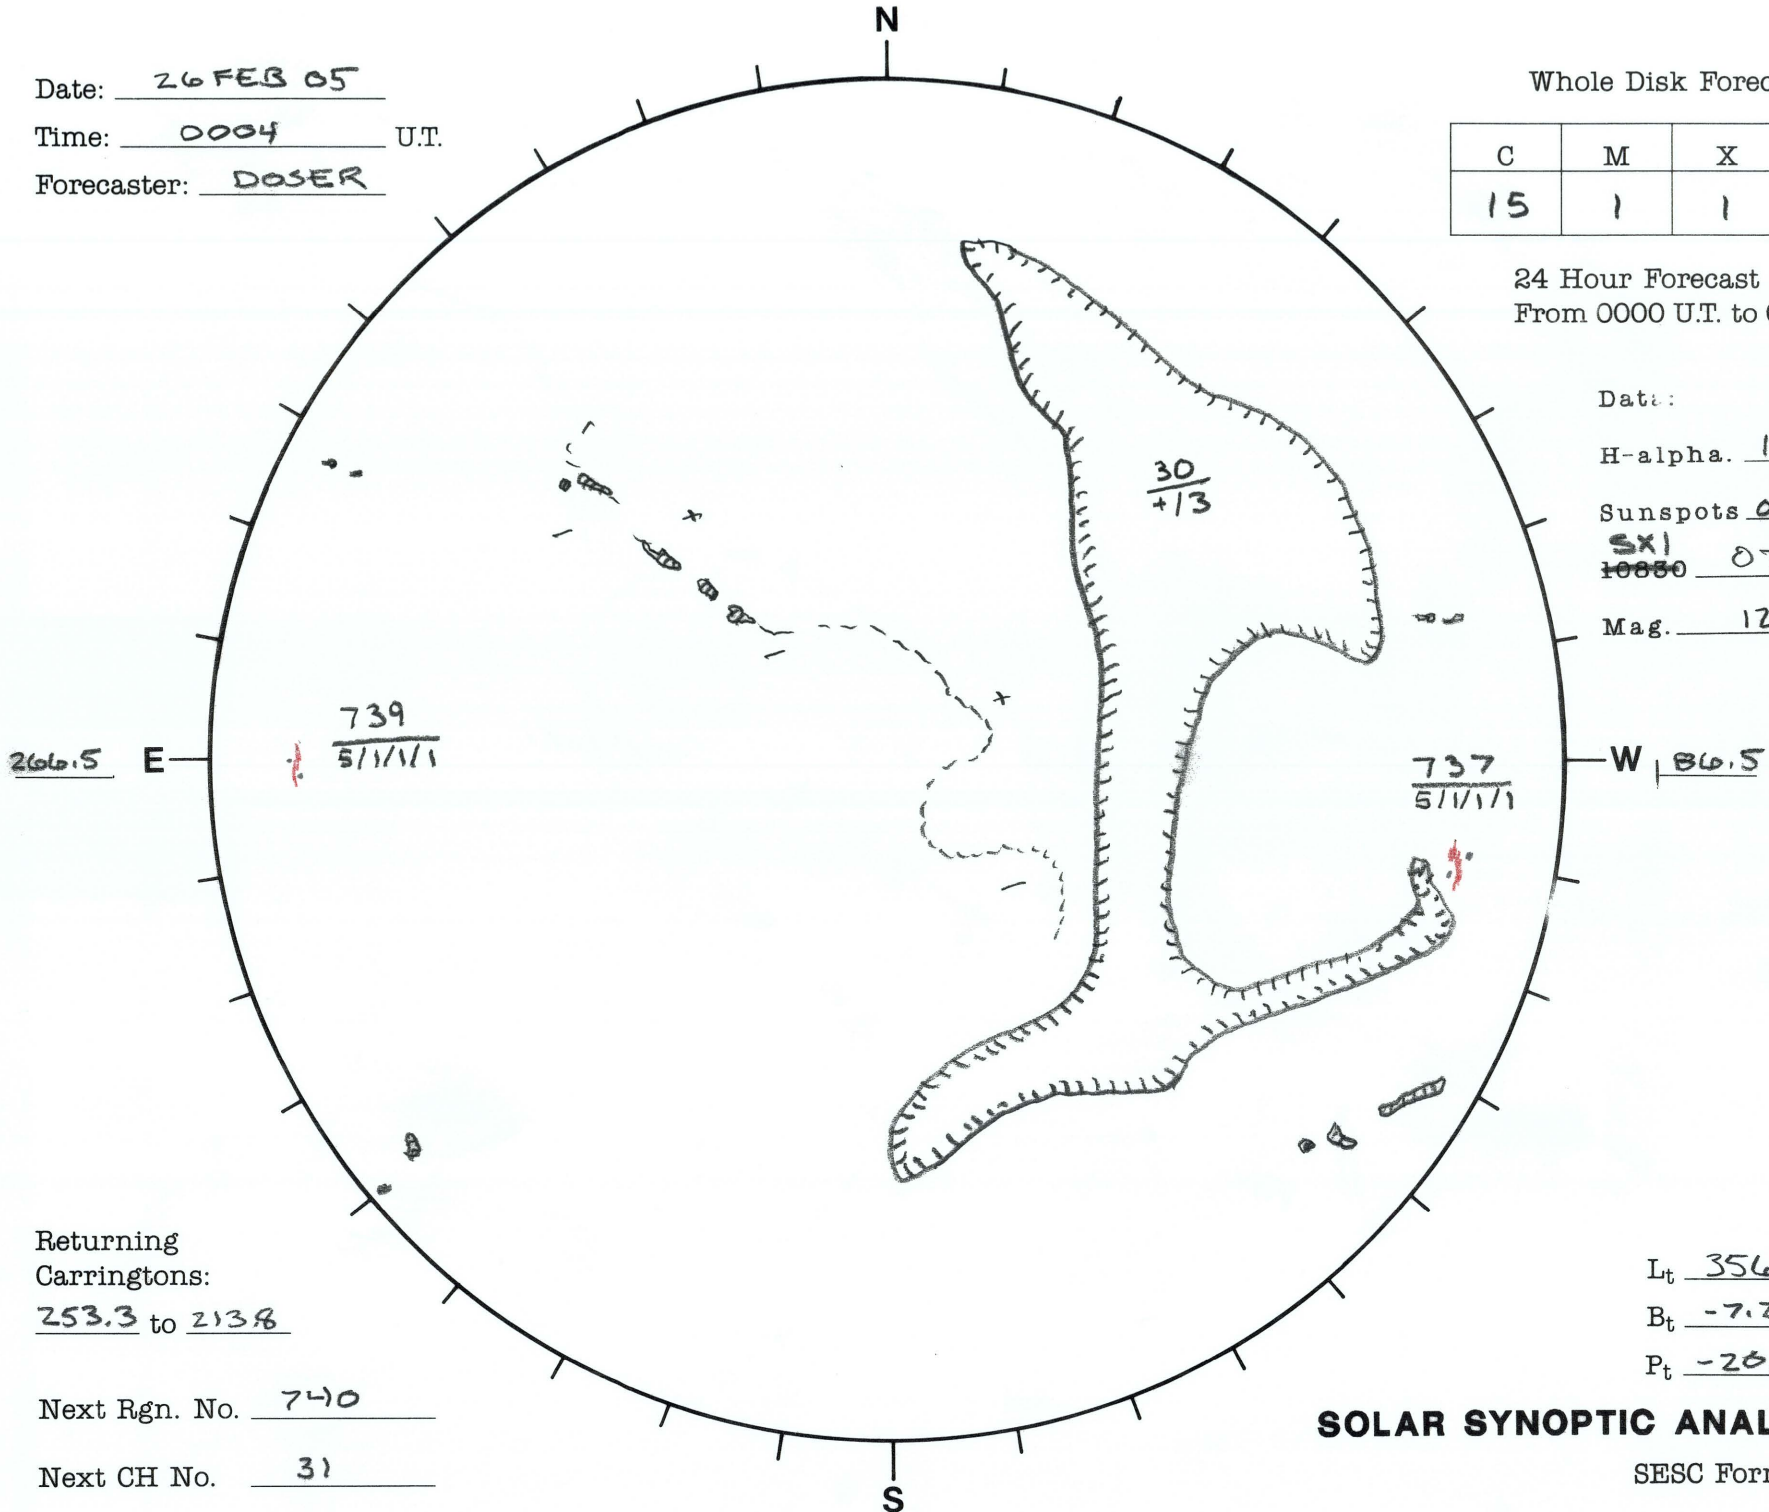

Date: 26 FEB 05
 Time: 0004 U.T.
 Forecaster: DOSER

Whole Disk Forecast

| C | M | X | P |
|----|---|---|---|
| 15 | 1 | 1 | 1 |

24 Hour Forecast
 From 0000 U.T. to 0000 U.T.

Date:
 H-alpha. 1721 U.T.
 Sunspots 0004 U.T.
~~10880~~ 0701 U.T.
 Mag. 1253 U.T.

Returning
 Carringtons:
253.3 to 213.8

Next Rgn. No. 740

Next CH No. 31

L_t 356.5
 B_t -7.2
 P_t -26.8

SOLAR SYNOPTIC ANALYSIS

SESC Form W18