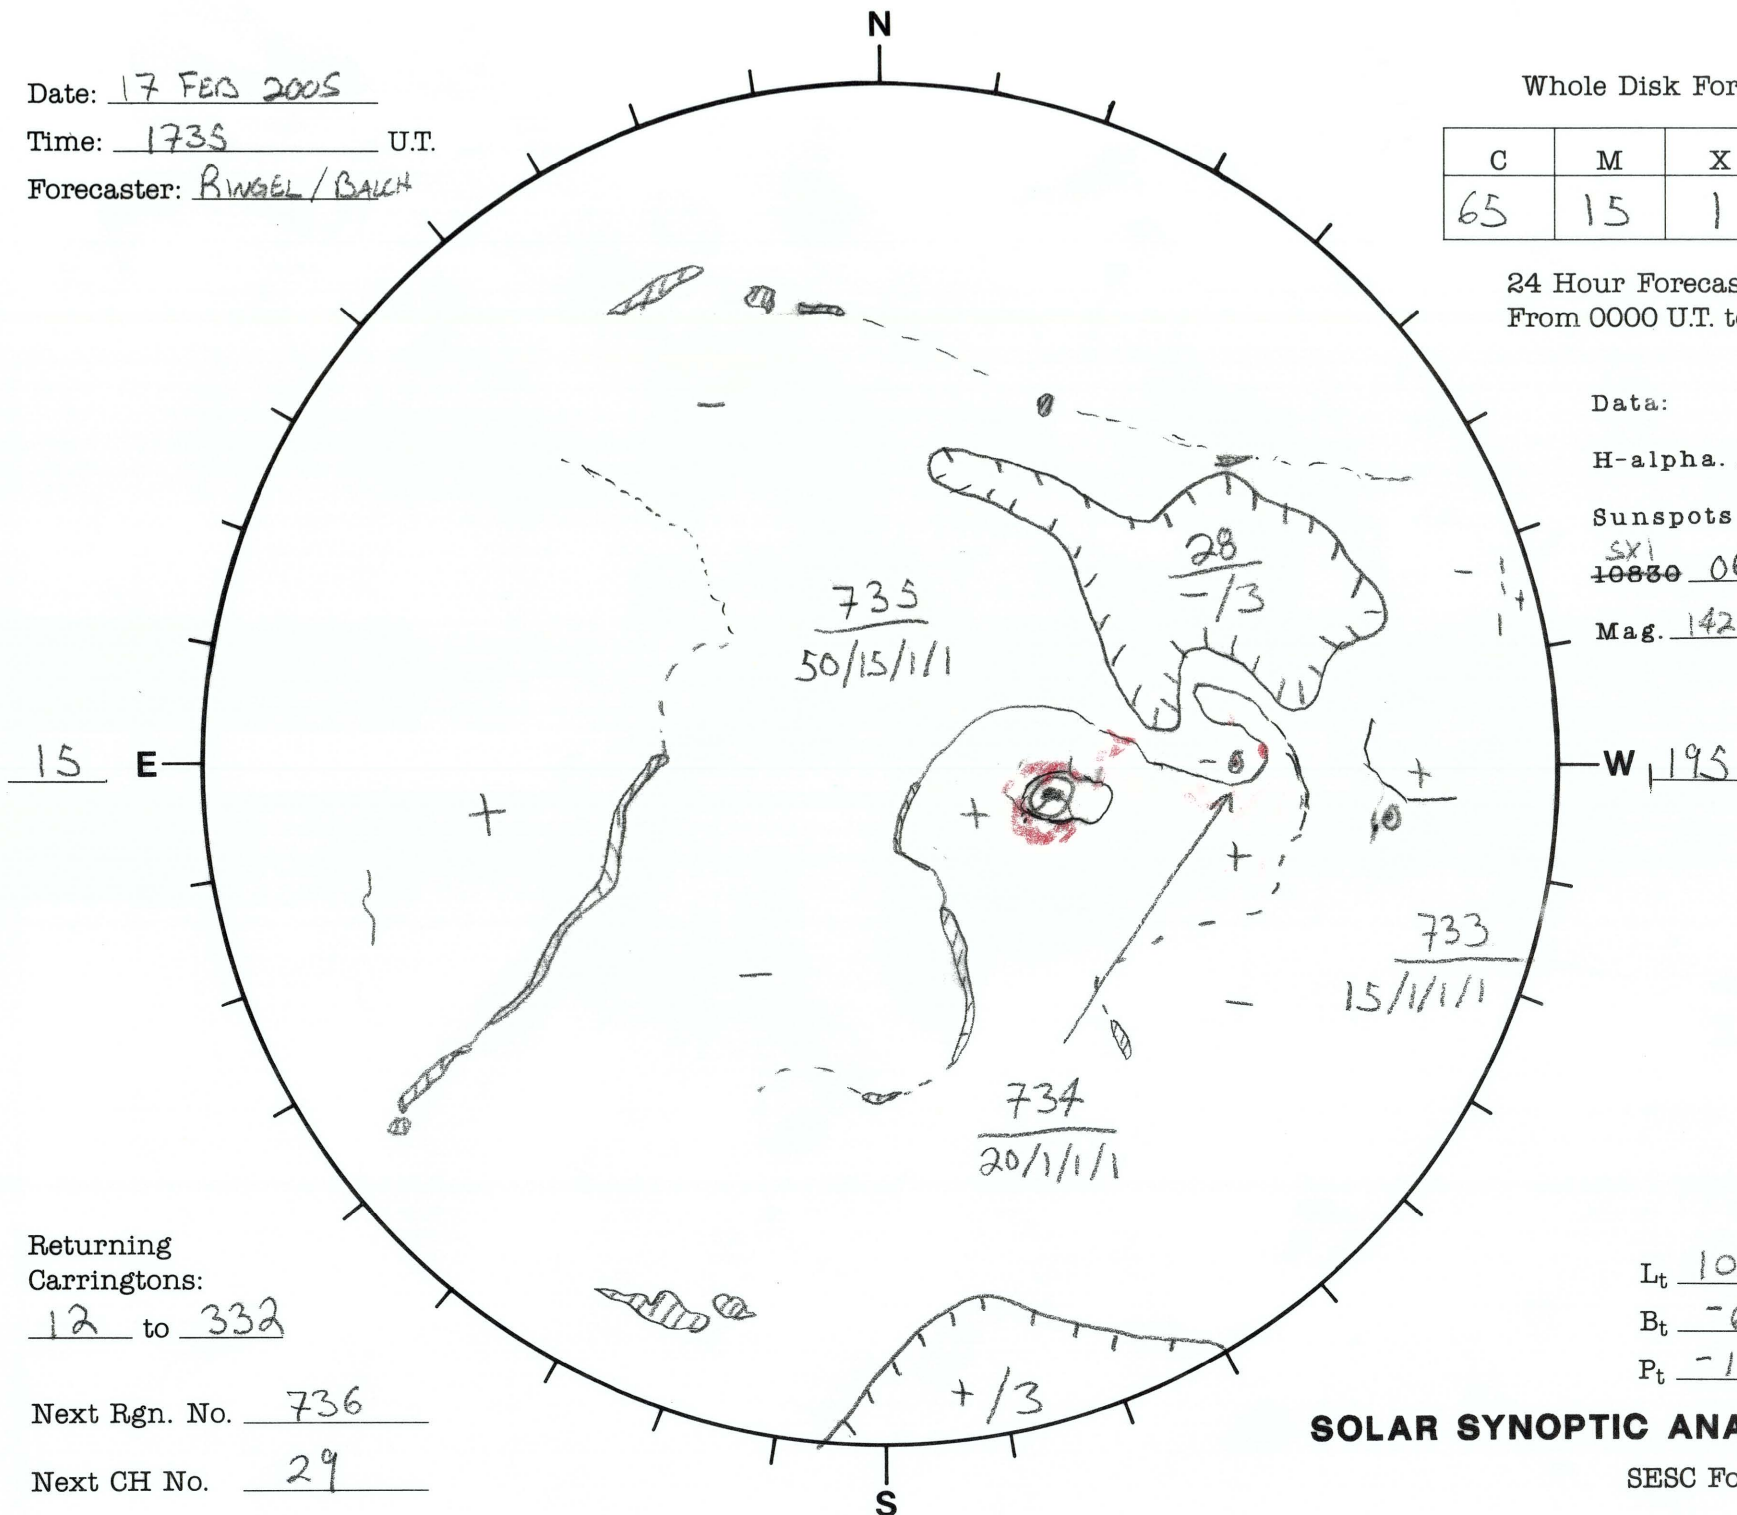

Date: 17 FEB 2005
 Time: 1735 U.T.
 Forecaster: RINGEL/BAICH

Whole Disk Forecast

C	M	X	P
65	15	1	1

24 Hour Forecast
 From 0000 U.T. to 0000 U.T.

Data:
 H-alpha. 1735 U.T.
 Sunspots 1424 U.T.
~~10830~~ ^{SXI} 0659 U.T.
 Mag. 1424 U.T.

Returning Carringtons:
12 to 332

Next Rgn. No. 736

Next CH No. 29

L_t 105
 B_t -6.9
 P_t -18.3

SOLAR SYNOPTIC ANALYSIS