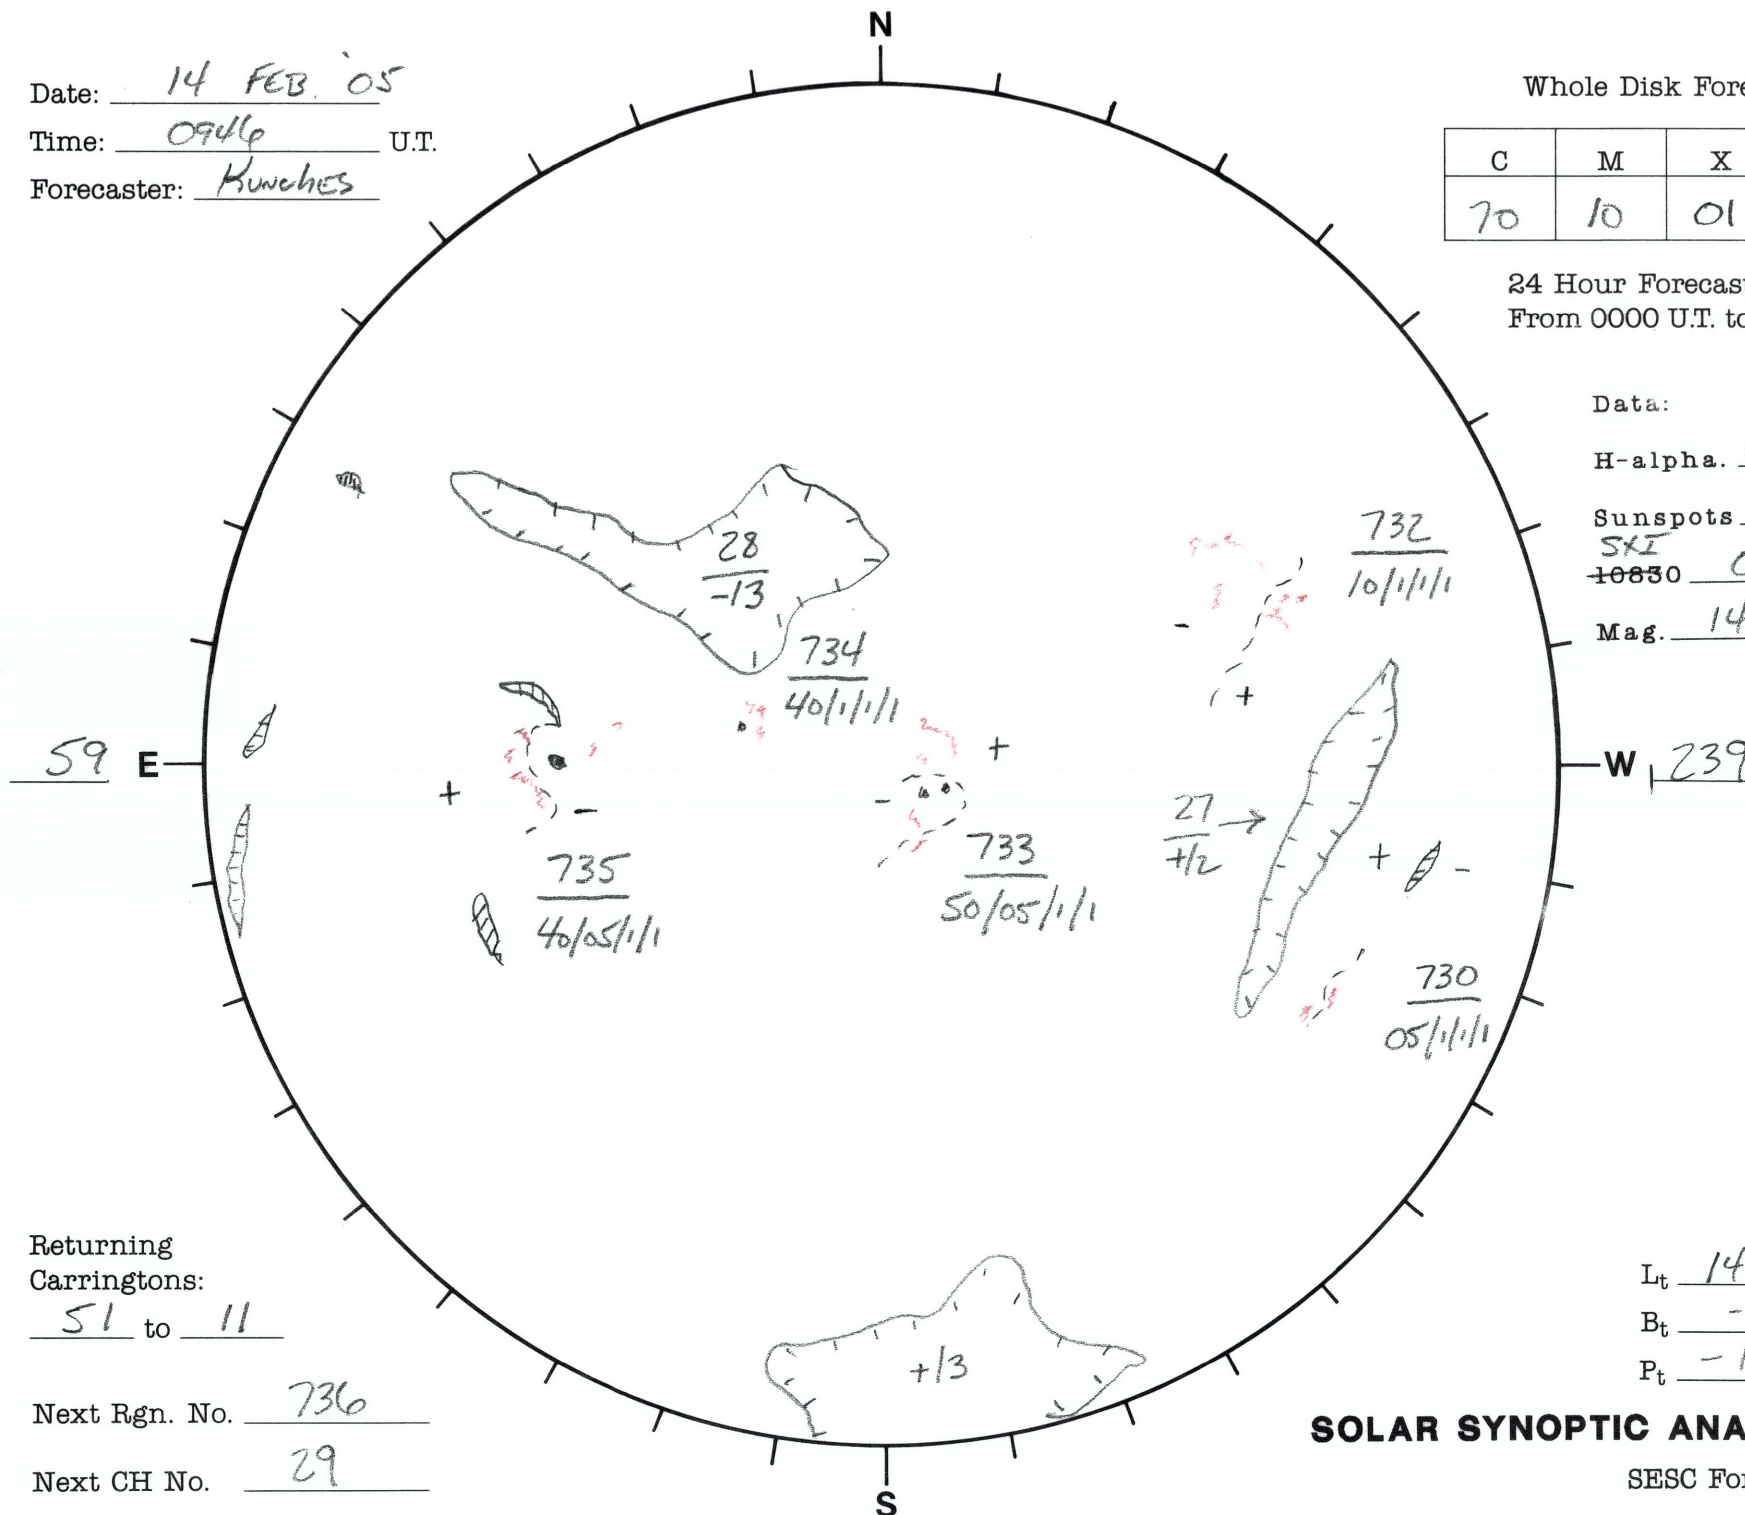

Date: 14 FEB '05
 Time: 0946 U.T.
 Forecaster: Kunches

Whole Disk Forecast

C	M	X	P
70	10	01	01

24 Hour Forecast
 From 0000 U.T. to 0000 U.T.

Data:
 H-alpha. 0946 U.T.
 Sunspots 0012 U.T.
~~10030~~ 0700 U.T.
 Mag. 1424 U.T.

Returning Carringtons:
51 to 11

Next Rgn. No. 736

Next CH No. 29

L_t 149.2
 B_t -6.8
 P_t -17.2

SOLAR SYNOPTIC ANALYSIS