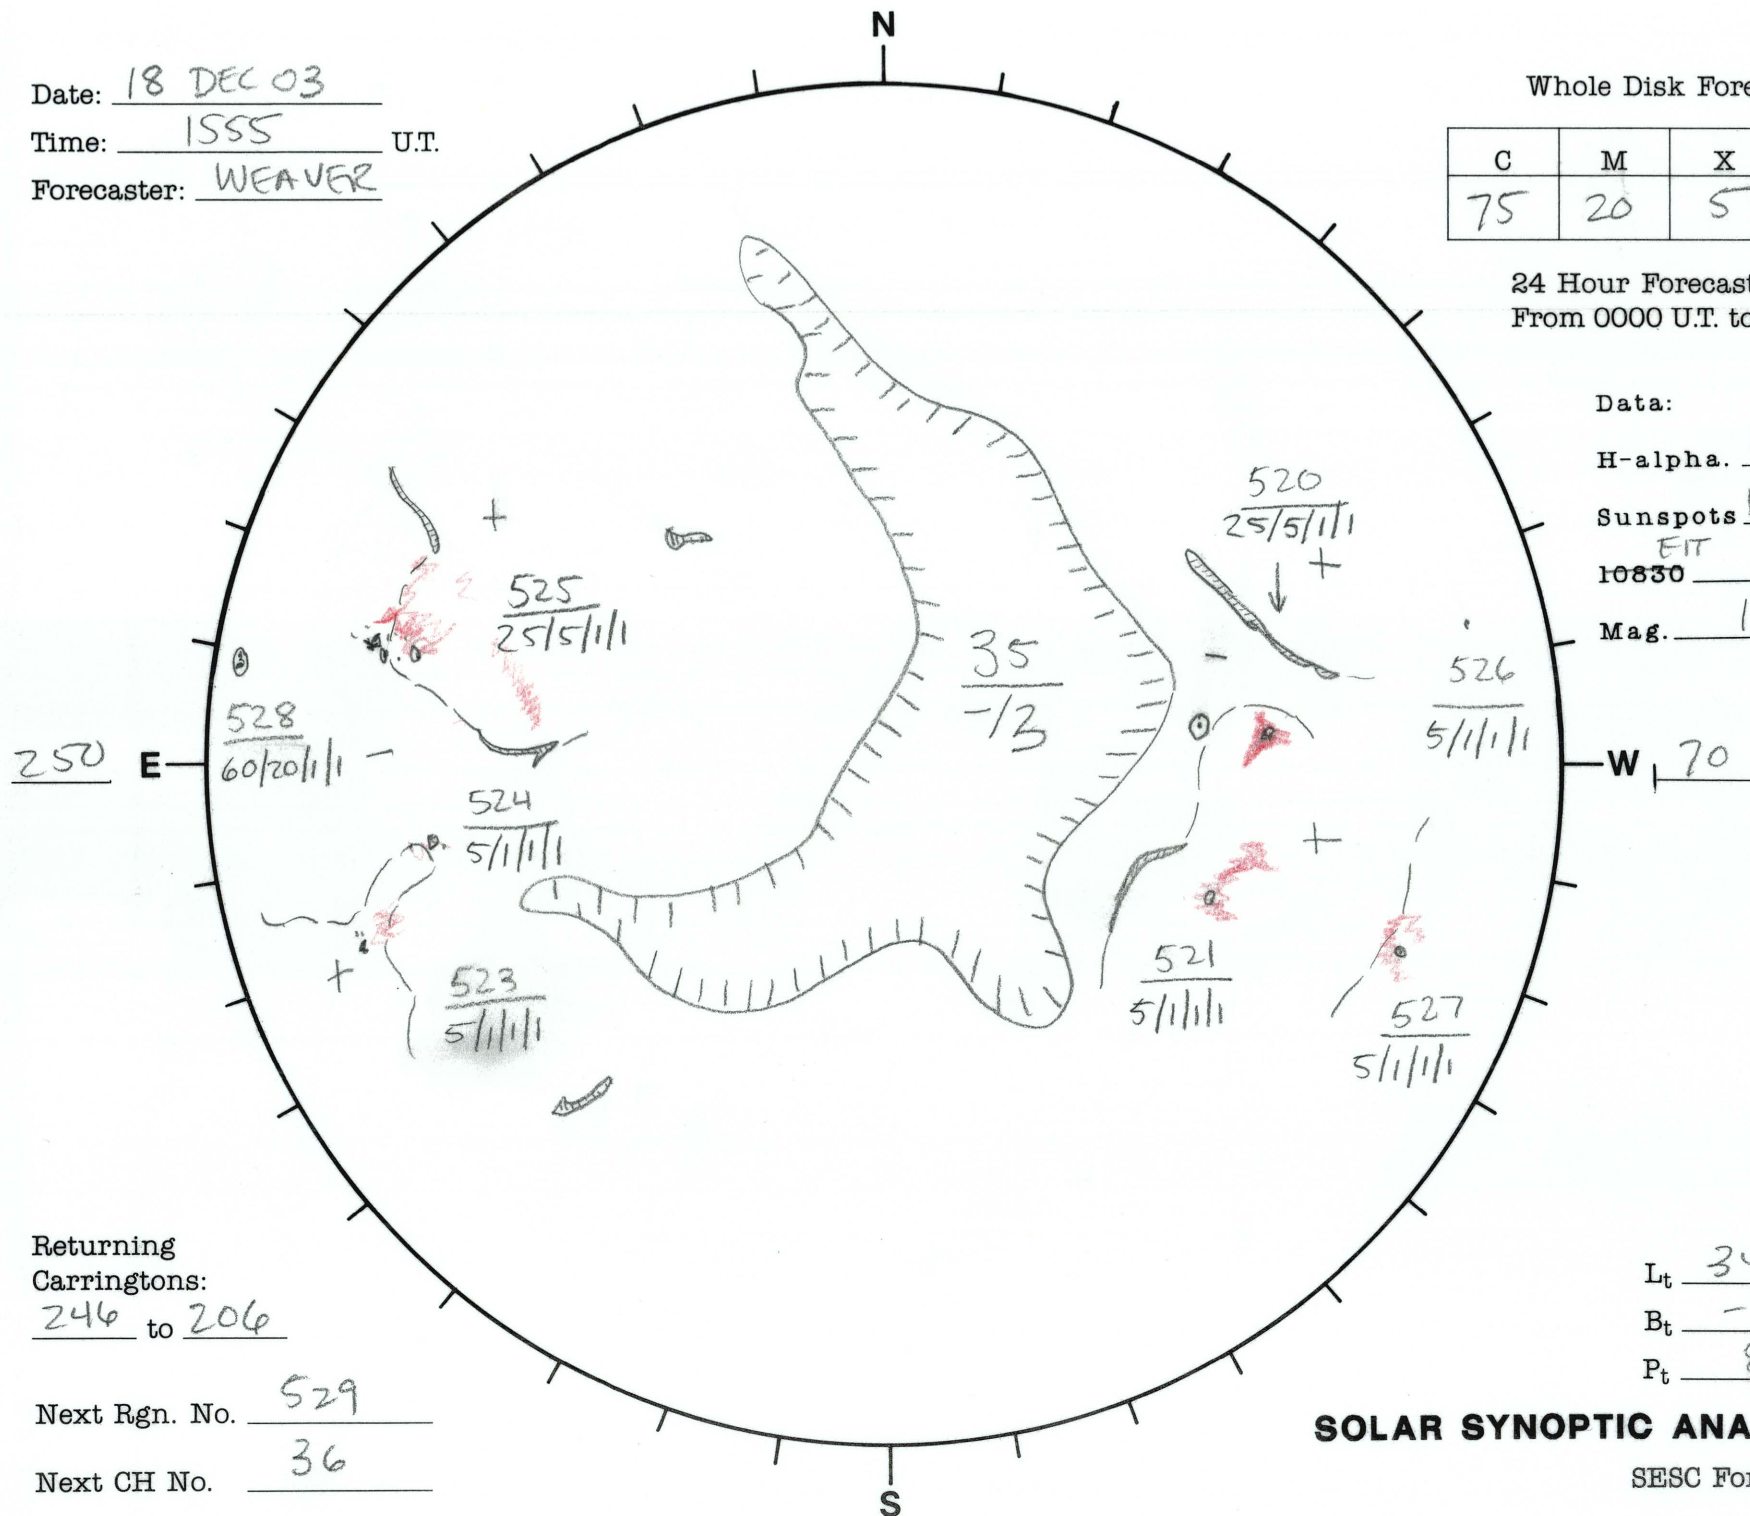

Date: 18 DEC 03
 Time: 1555 U.T.
 Forecaster: WEAVER

Whole Disk Forecast

C	M	X	P
75	20	5	1

24 Hour Forecast
 From 0000 U.T. to 0000 U.T.

Data:
 H-alpha. 1918 U.T.
 Sunspots 1555 U.T.
 FIT 1306 U.T.
 10830 1306 U.T.
 Mag. 1741 U.T.

Returning Carringtons:
246 to 206

Next Rgn. No. 529

Next CH No. 36

L_t 340.3
 B_t -1.3
 P_t 8.7

SOLAR SYNOPTIC ANALYSIS