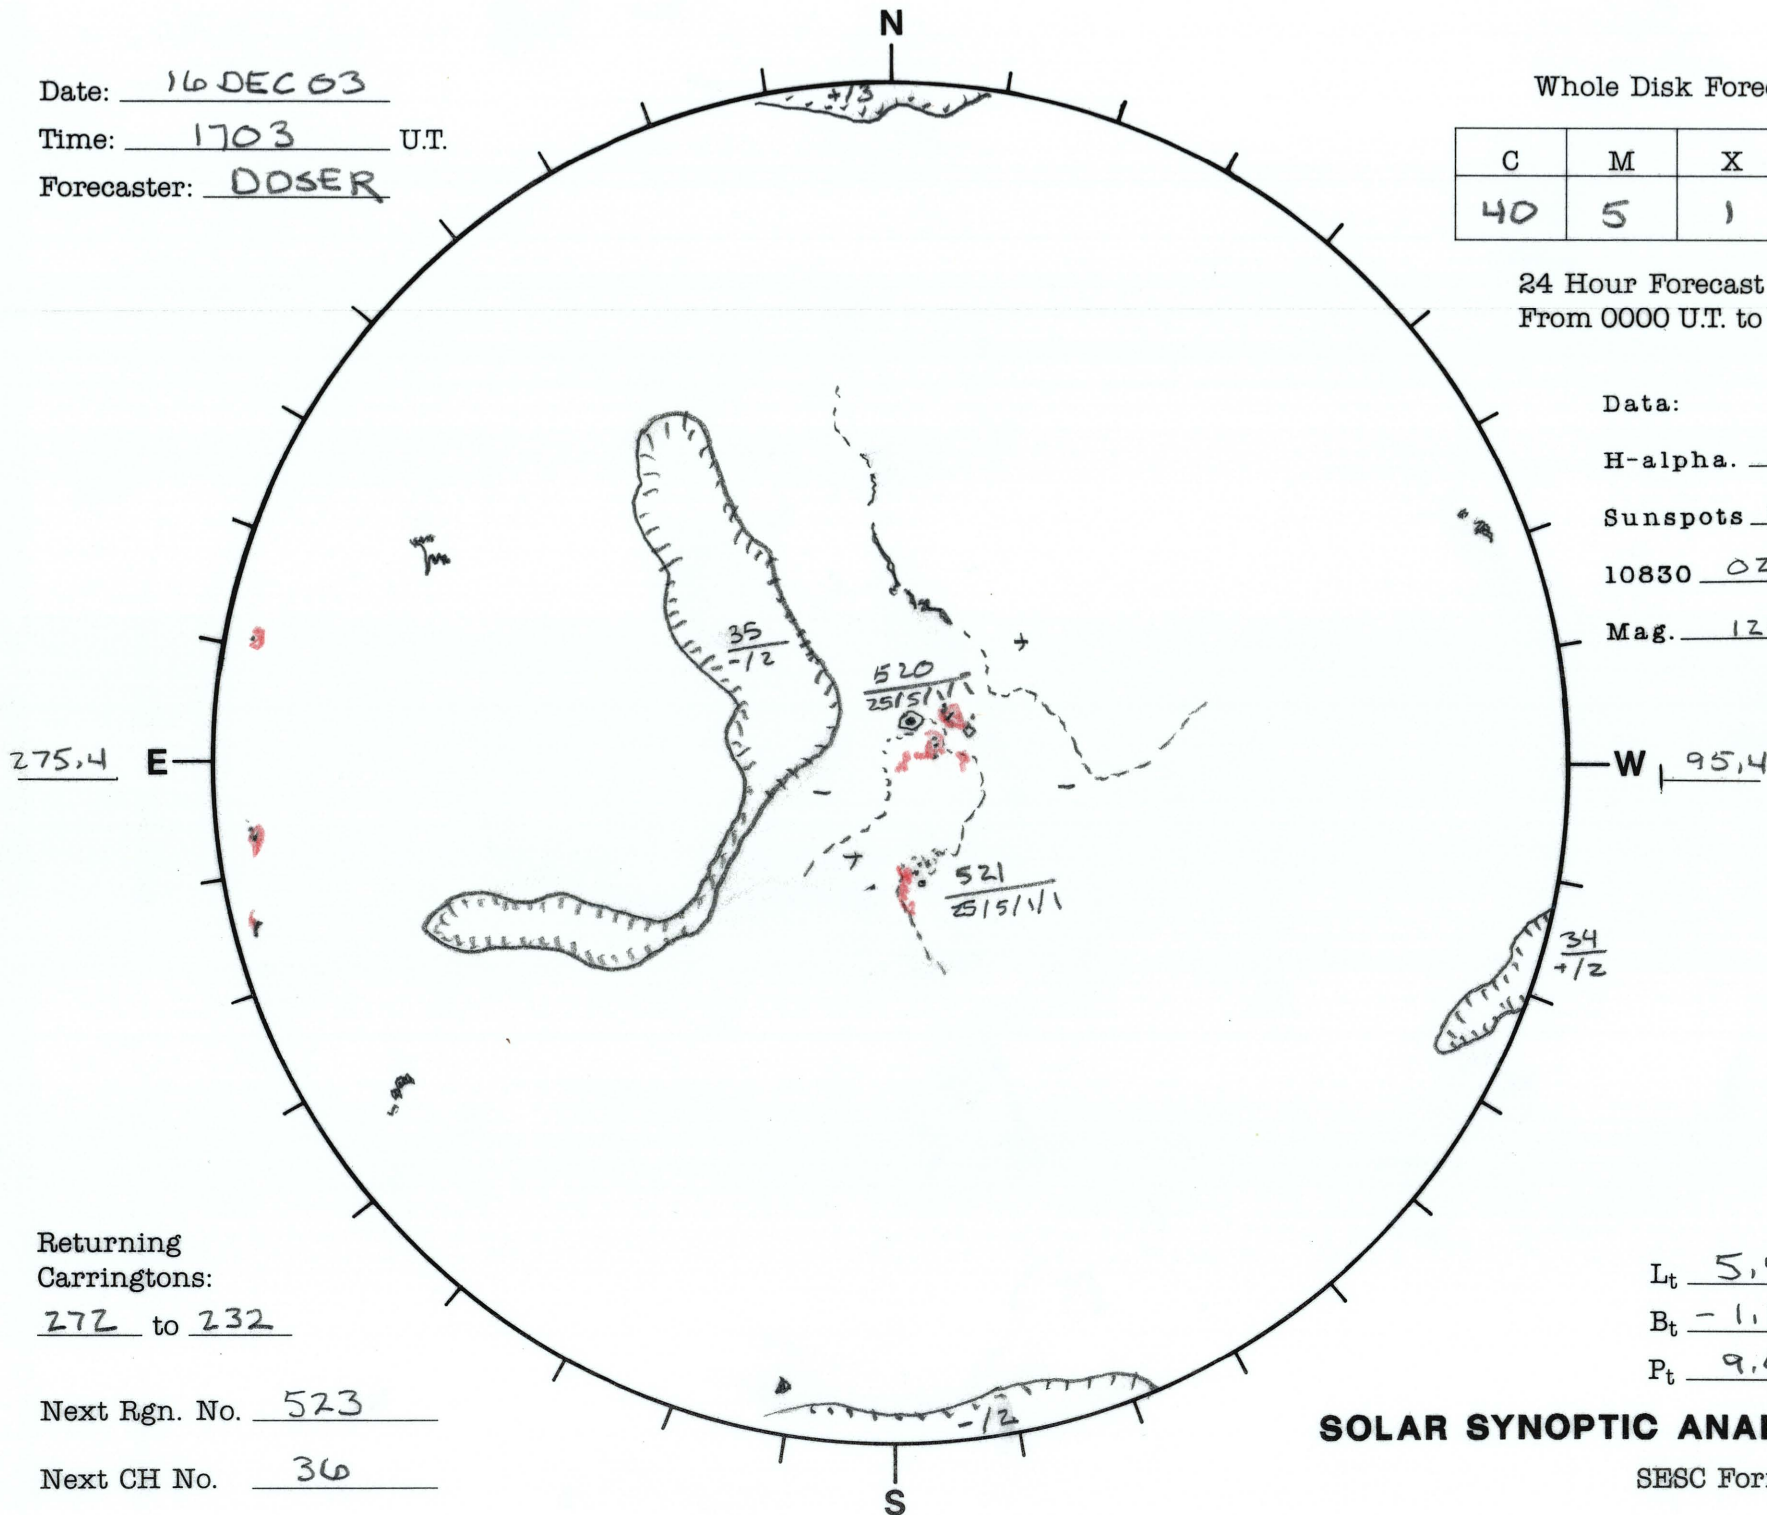

Date: 16 DEC 63
 Time: 1703 U.T.
 Forecaster: DDSER

Whole Disk Forecast

C	M	X	P
40	5	1	1

24 Hour Forecast
 From 0000 U.T. to 0000 U.T.

Data:
 H-alpha. 1629 U.T.
 Sunspots 1703 U.T.
 10830 0229 U.T.
 Mag. 1253 U.T.

Returning
 Carringtons:
272 to 232

Next Rgn. No. 523

Next CH No. 36

L_t 5.4
 B_t -1.1
 P_t 9.6

SOLAR SYNOPTIC ANALYSIS