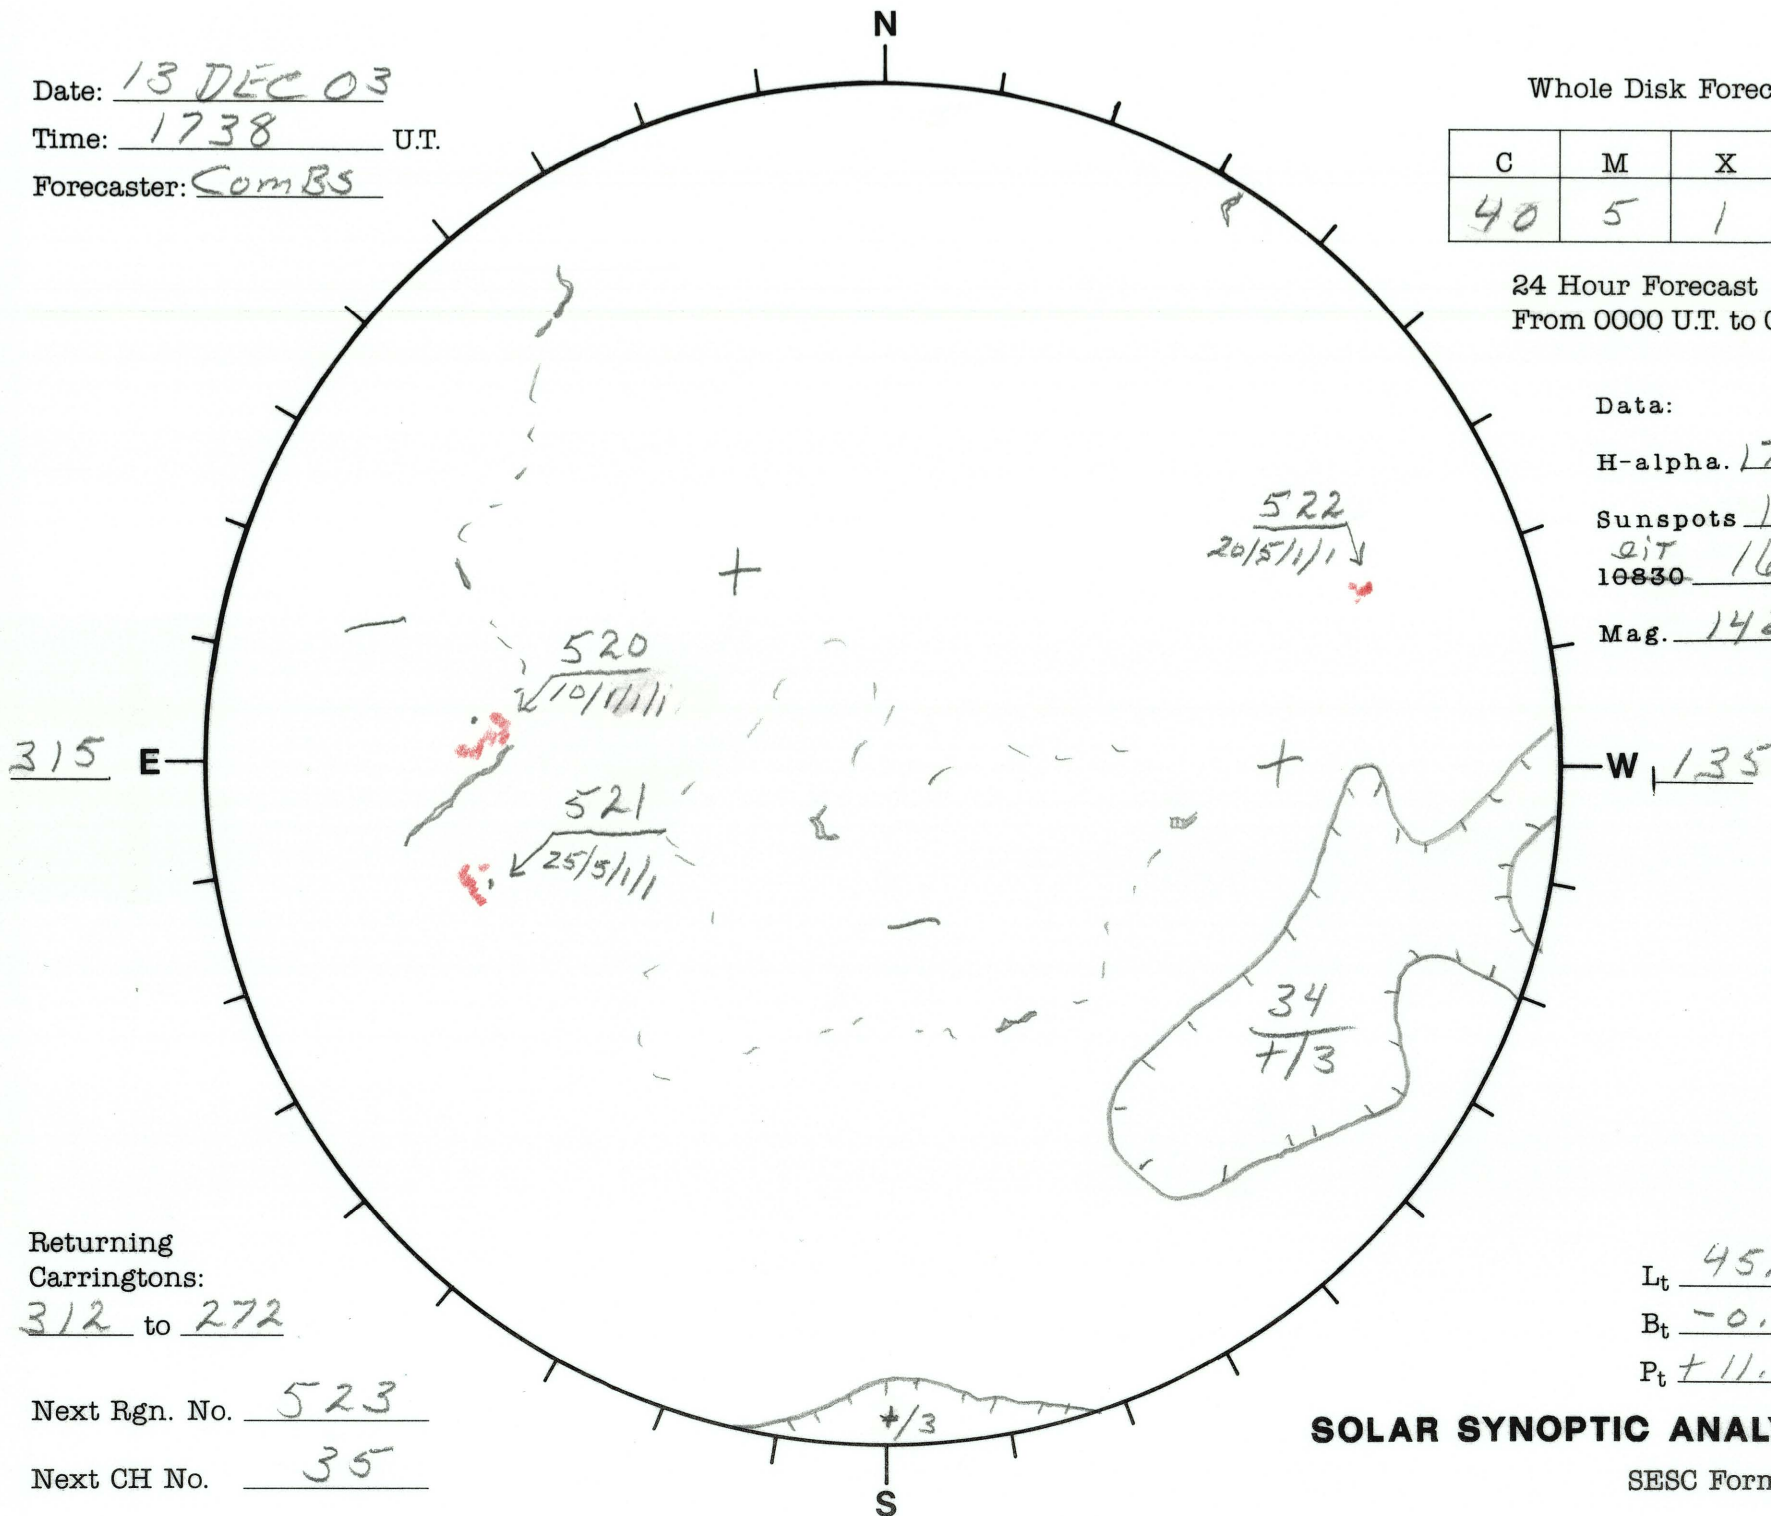

Date: 13 DEC 03  
 Time: 1738 U.T.  
 Forecaster: ComBS

Whole Disk Forecast

C	M	X	P
40	5	1	1

24 Hour Forecast  
 From 0000 U.T. to 0000 U.T.

Data:  
 H-alpha. 1738 U.T.  
 Sunspots 1725 U.T.  
dit 1648 U.T.  
~~10830~~  
 Mag. 1428 U.T.

Returning Carringtons:  
312 to 272

Next Rgn. No. 523

Next CH No. 35

$L_t$  45.2  
 $B_t$  -0.7  
 $P_t$  +11.0

**SOLAR SYNOPTIC ANALYSIS**