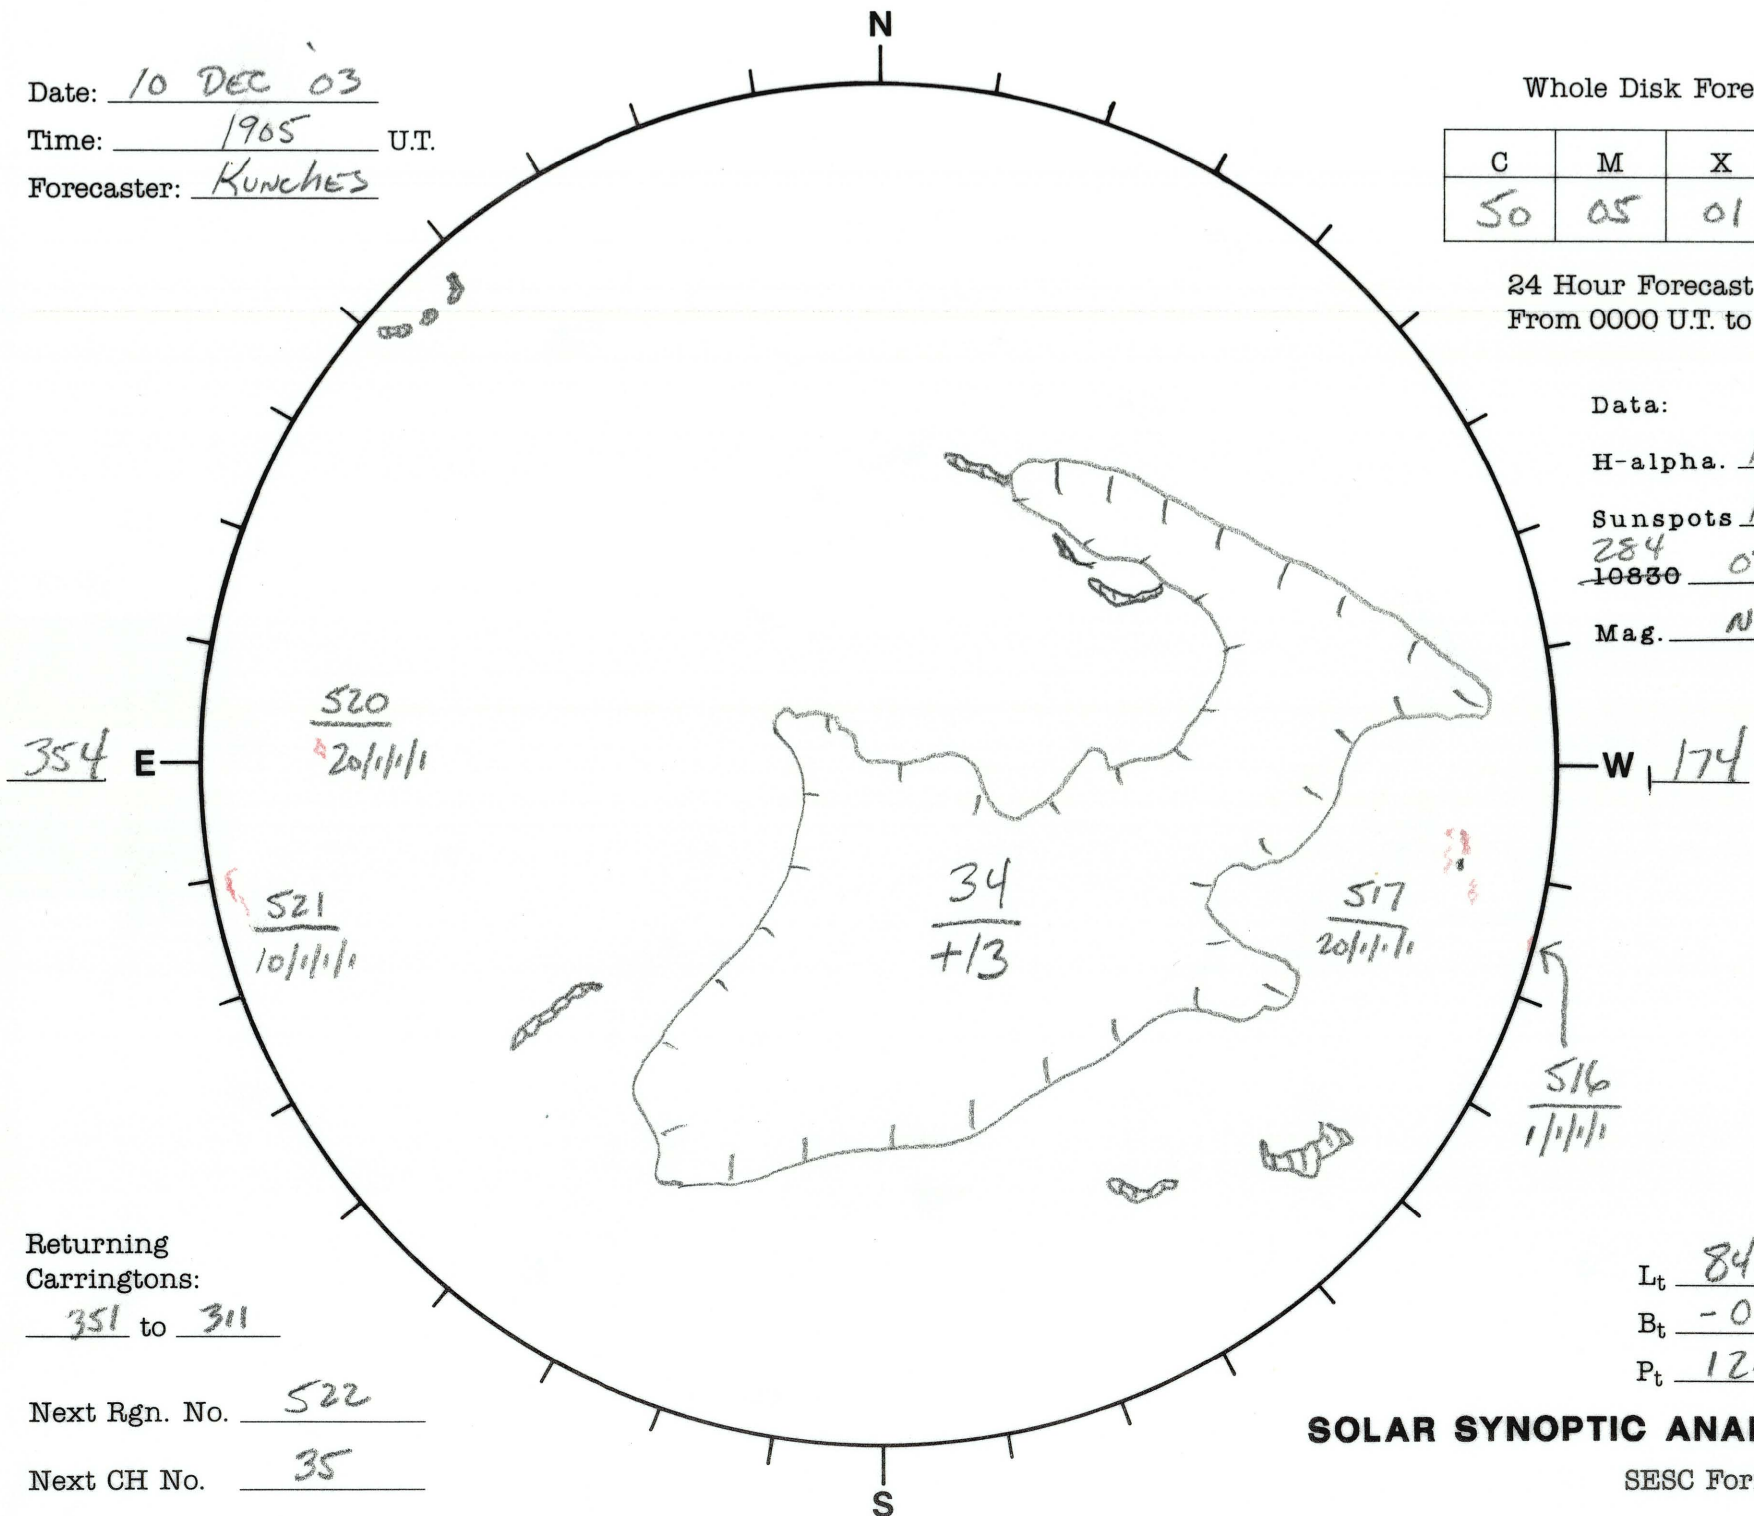

Date: 10 DEC '03  
 Time: 1905 U.T.  
 Forecaster: KUNCHES

Whole Disk Forecast

C	M	X	P
50	05	01	01

24 Hour Forecast  
 From 0000 U.T. to 0000 U.T.

Data:  
 H-alpha. 1905 U.T.  
 Sunspots 1210 U.T.  
~~10830~~ 284 0706 U.T.  
 Mag. NA U.T.

Returning Carringtons:

351 to 311

Next Rgn. No. 522

Next CH No. 35

$L_t$  84.0  
 $B_t$  -0.3  
 $P_t$  12.3

**SOLAR SYNOPTIC ANALYSIS**