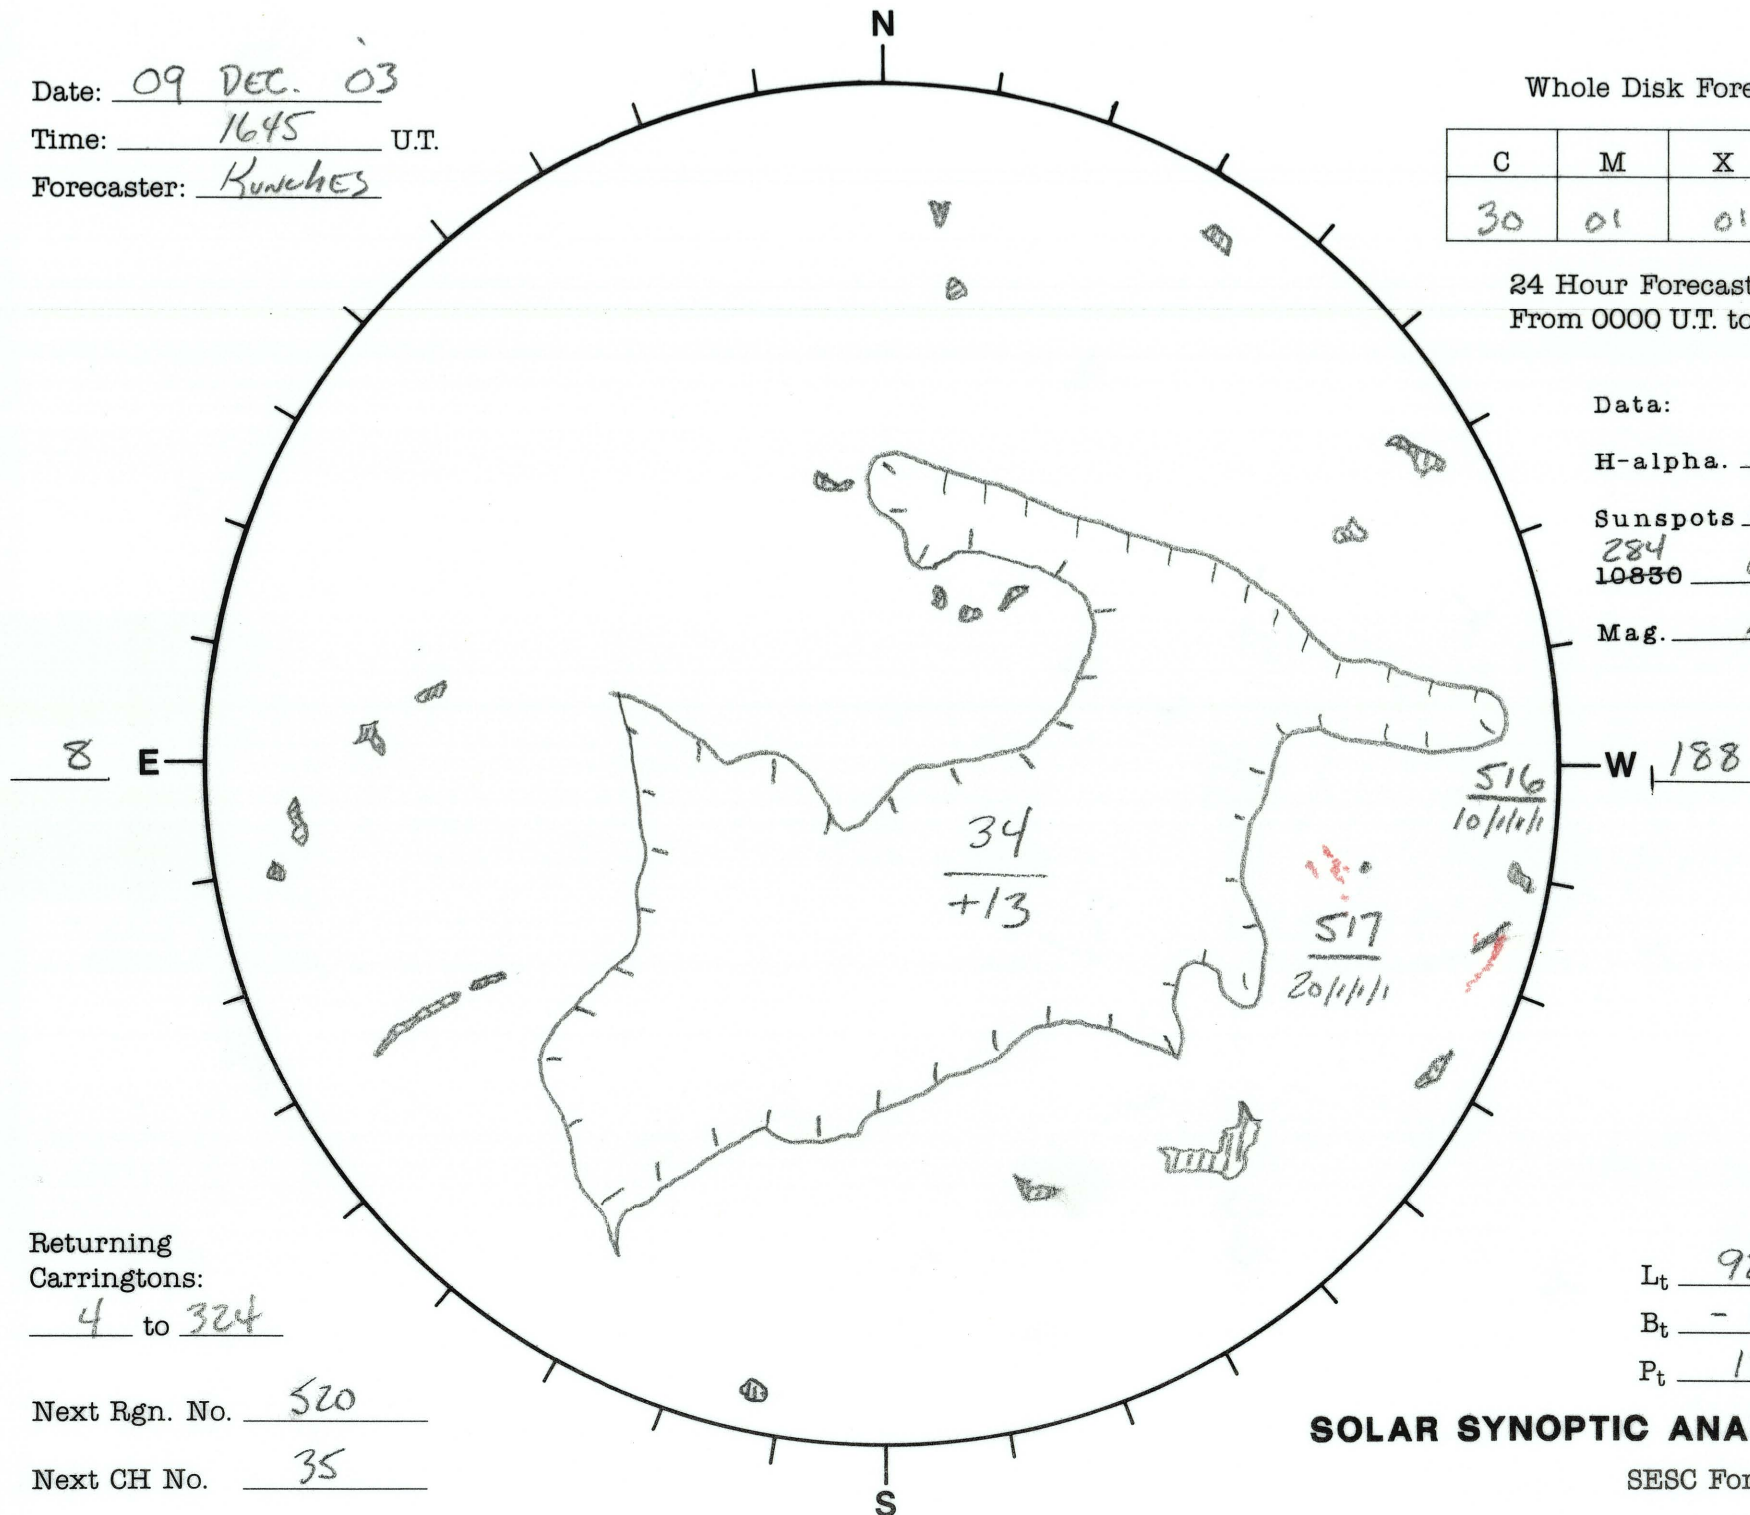

Date: 09 DEC. 03
 Time: 1645 U.T.
 Forecaster: Kunches

Whole Disk Forecast

| C | M | X | P |
|----|----|----|----|
| 30 | 01 | 01 | 01 |

24 Hour Forecast
 From 0000 U.T. to 0000 U.T.

Data:
 H-alpha. 1645 U.T.
 Sunspots 0035 U.T.
284
~~10830~~ 0706 U.T.
 Mag. NA U.T.

Returning Carringtons:
4 to 324

Next Rgn. No. 520

Next CH No. 35

L_t 98.4
 B_t -0.2
 P_t 12.7

SOLAR SYNOPTIC ANALYSIS