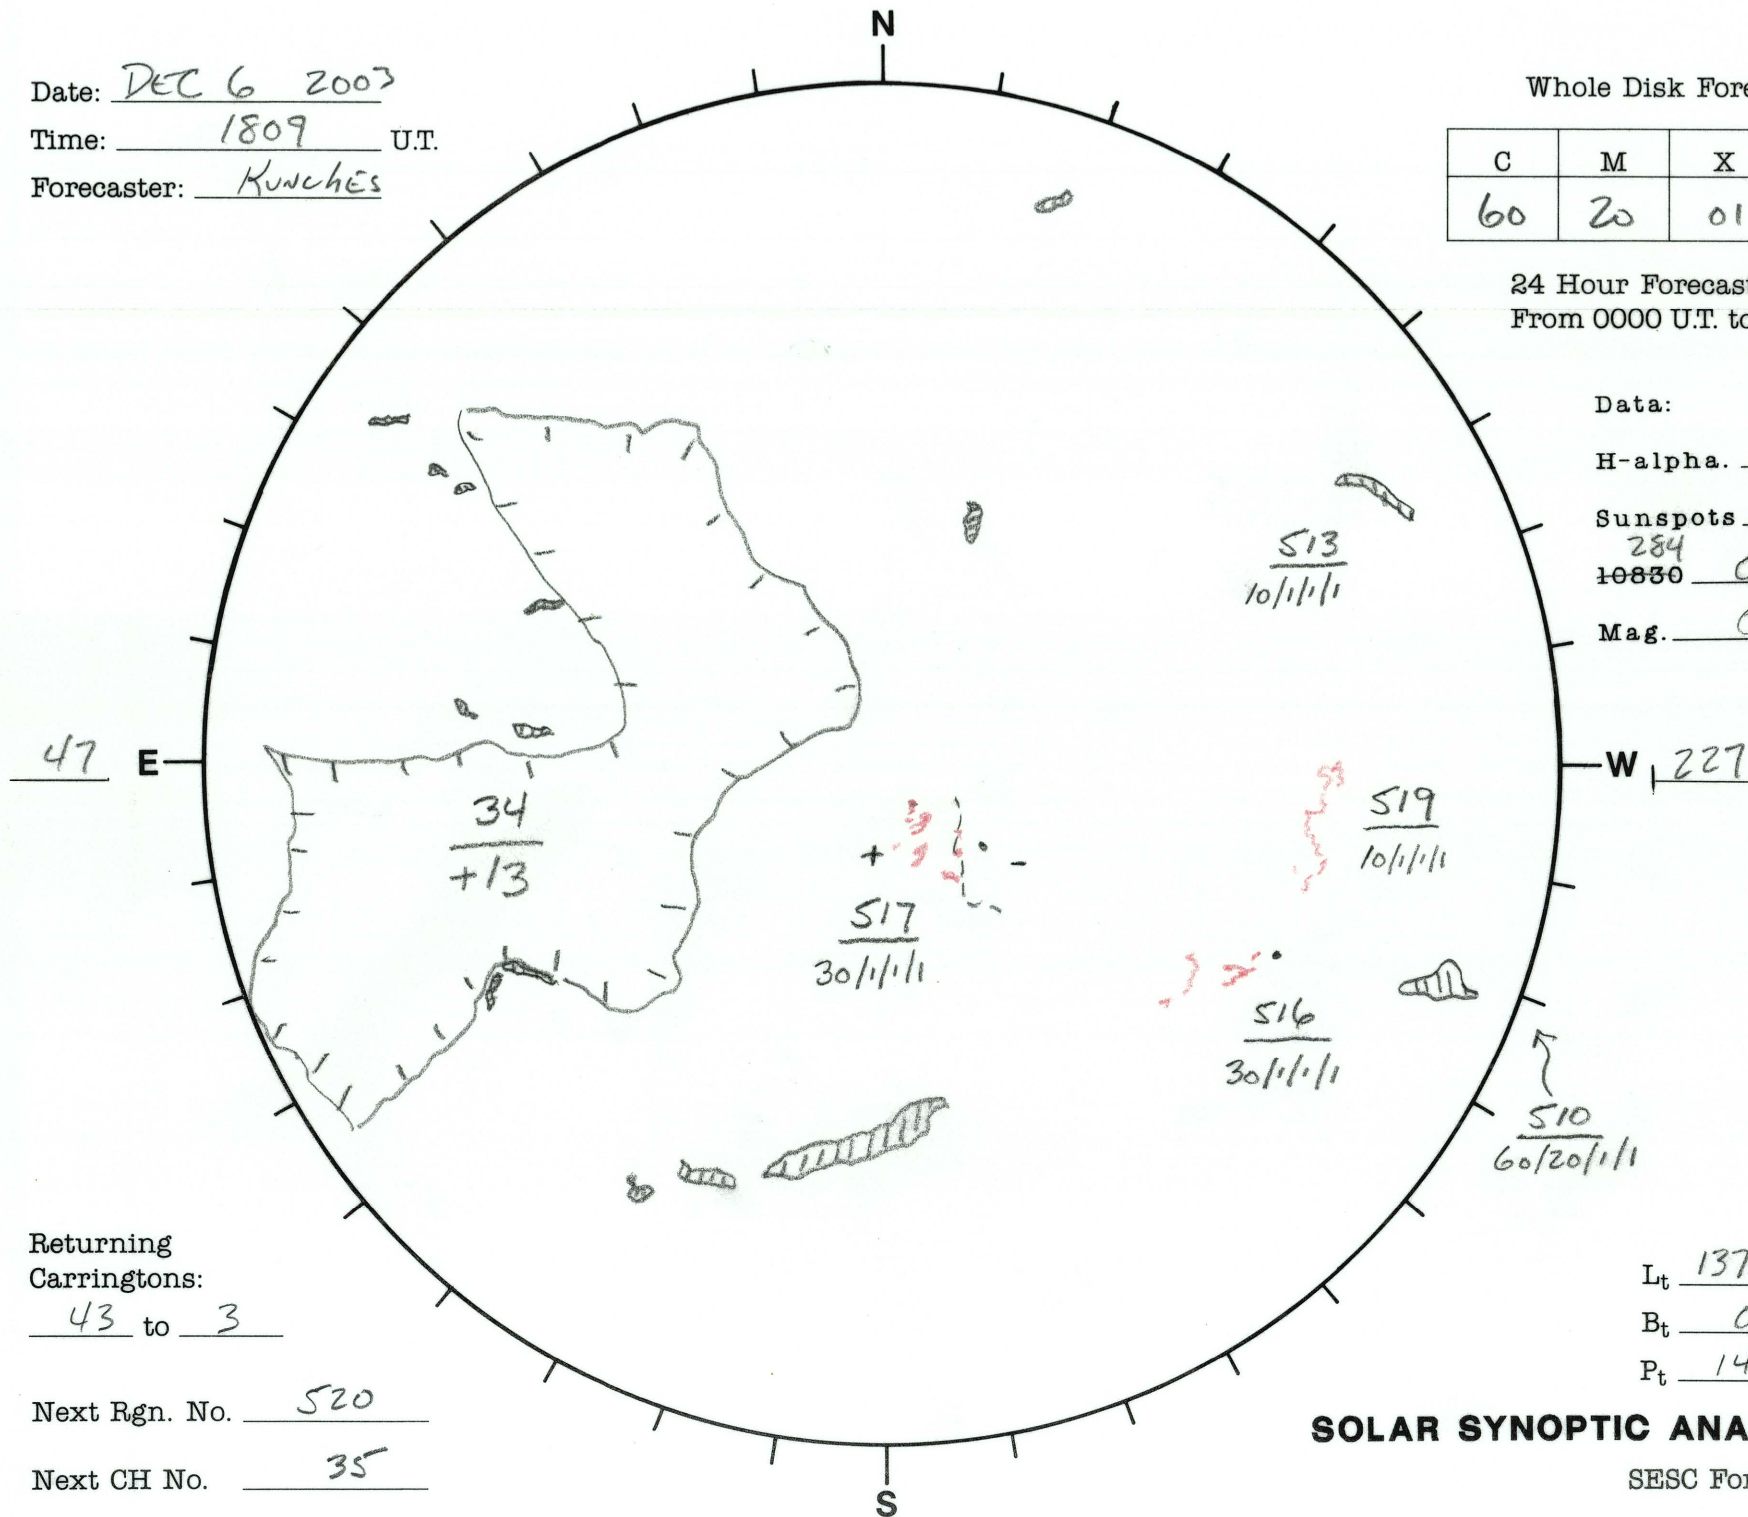

Date: DEC 6 2003
 Time: 1809 U.T.
 Forecaster: Kunches

Whole Disk Forecast

C	M	X	P
60	20	01	01

24 Hour Forecast
 From 0000 U.T. to 0000 U.T.

Data:
 H-alpha. 1809 U.T.
 Sunspots 0015 U.T.
284
~~10830~~ 0105 U.T.
 Mag. 0804 U.T.

Returning
 Carringtons:
43 to 3

Next Rgn. No. 520

Next CH No. 35

L_t 137.2
 B_t 0.2
 P_t 14.0

SOLAR SYNOPTIC ANALYSIS

SESC Form W18