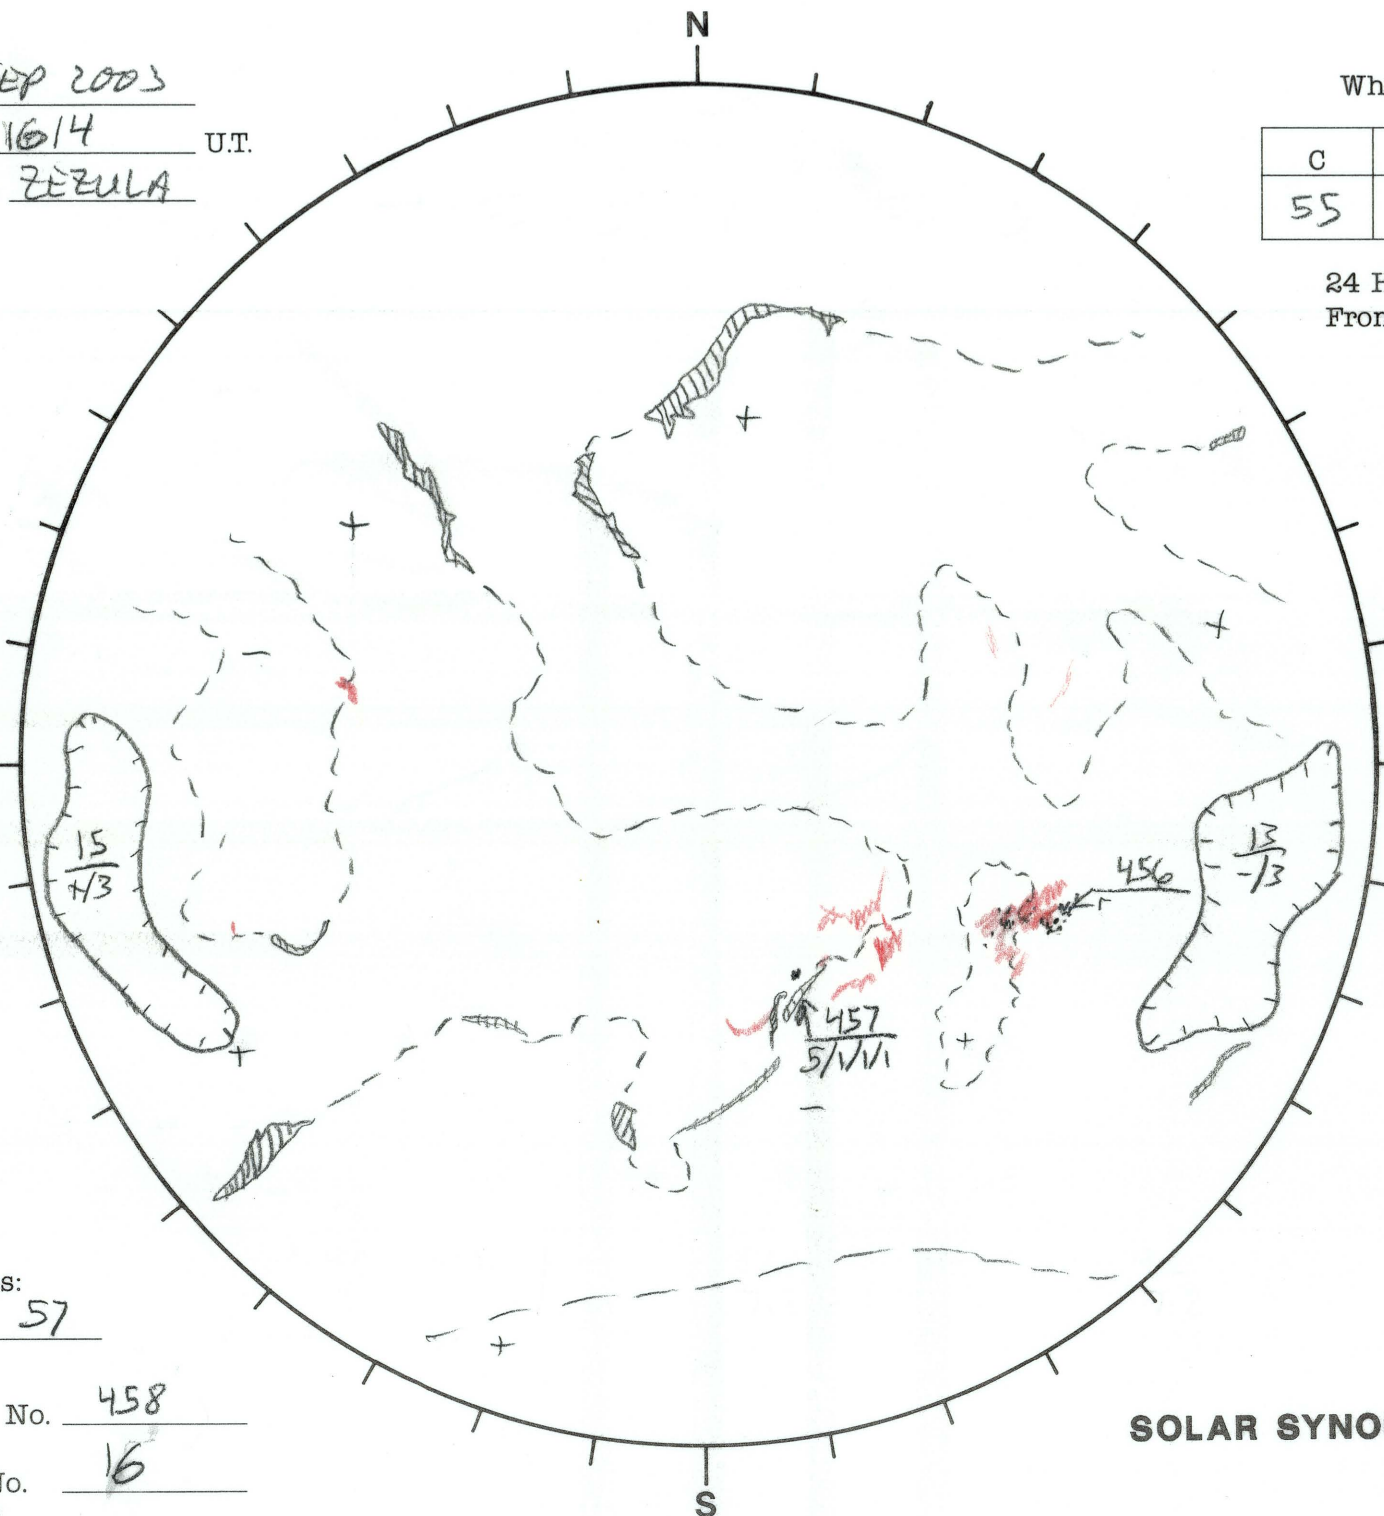

Date: 11 SEP 2003
 Time: 1614 U.T.
 Forecaster: ZEZULA

Whole Disk Forecast

C	M	X	P
55	5	1	1

24 Hour Forecast
 From 0000 U.T. to 0000 U.T.

Data:
 H-alpha. 1900 U.T.
 Sunspots 1614 U.T.
 10830 _____ U.T.
 Mag. 1610 U.T.

102 E

W 282

Returning Carringtons:
98 to 57

Next Rgn. No. 458

Next CH No. 16

L_t 192
 B_t 7.2
 P_t 23.4

SOLAR SYNOPTIC ANALYSIS