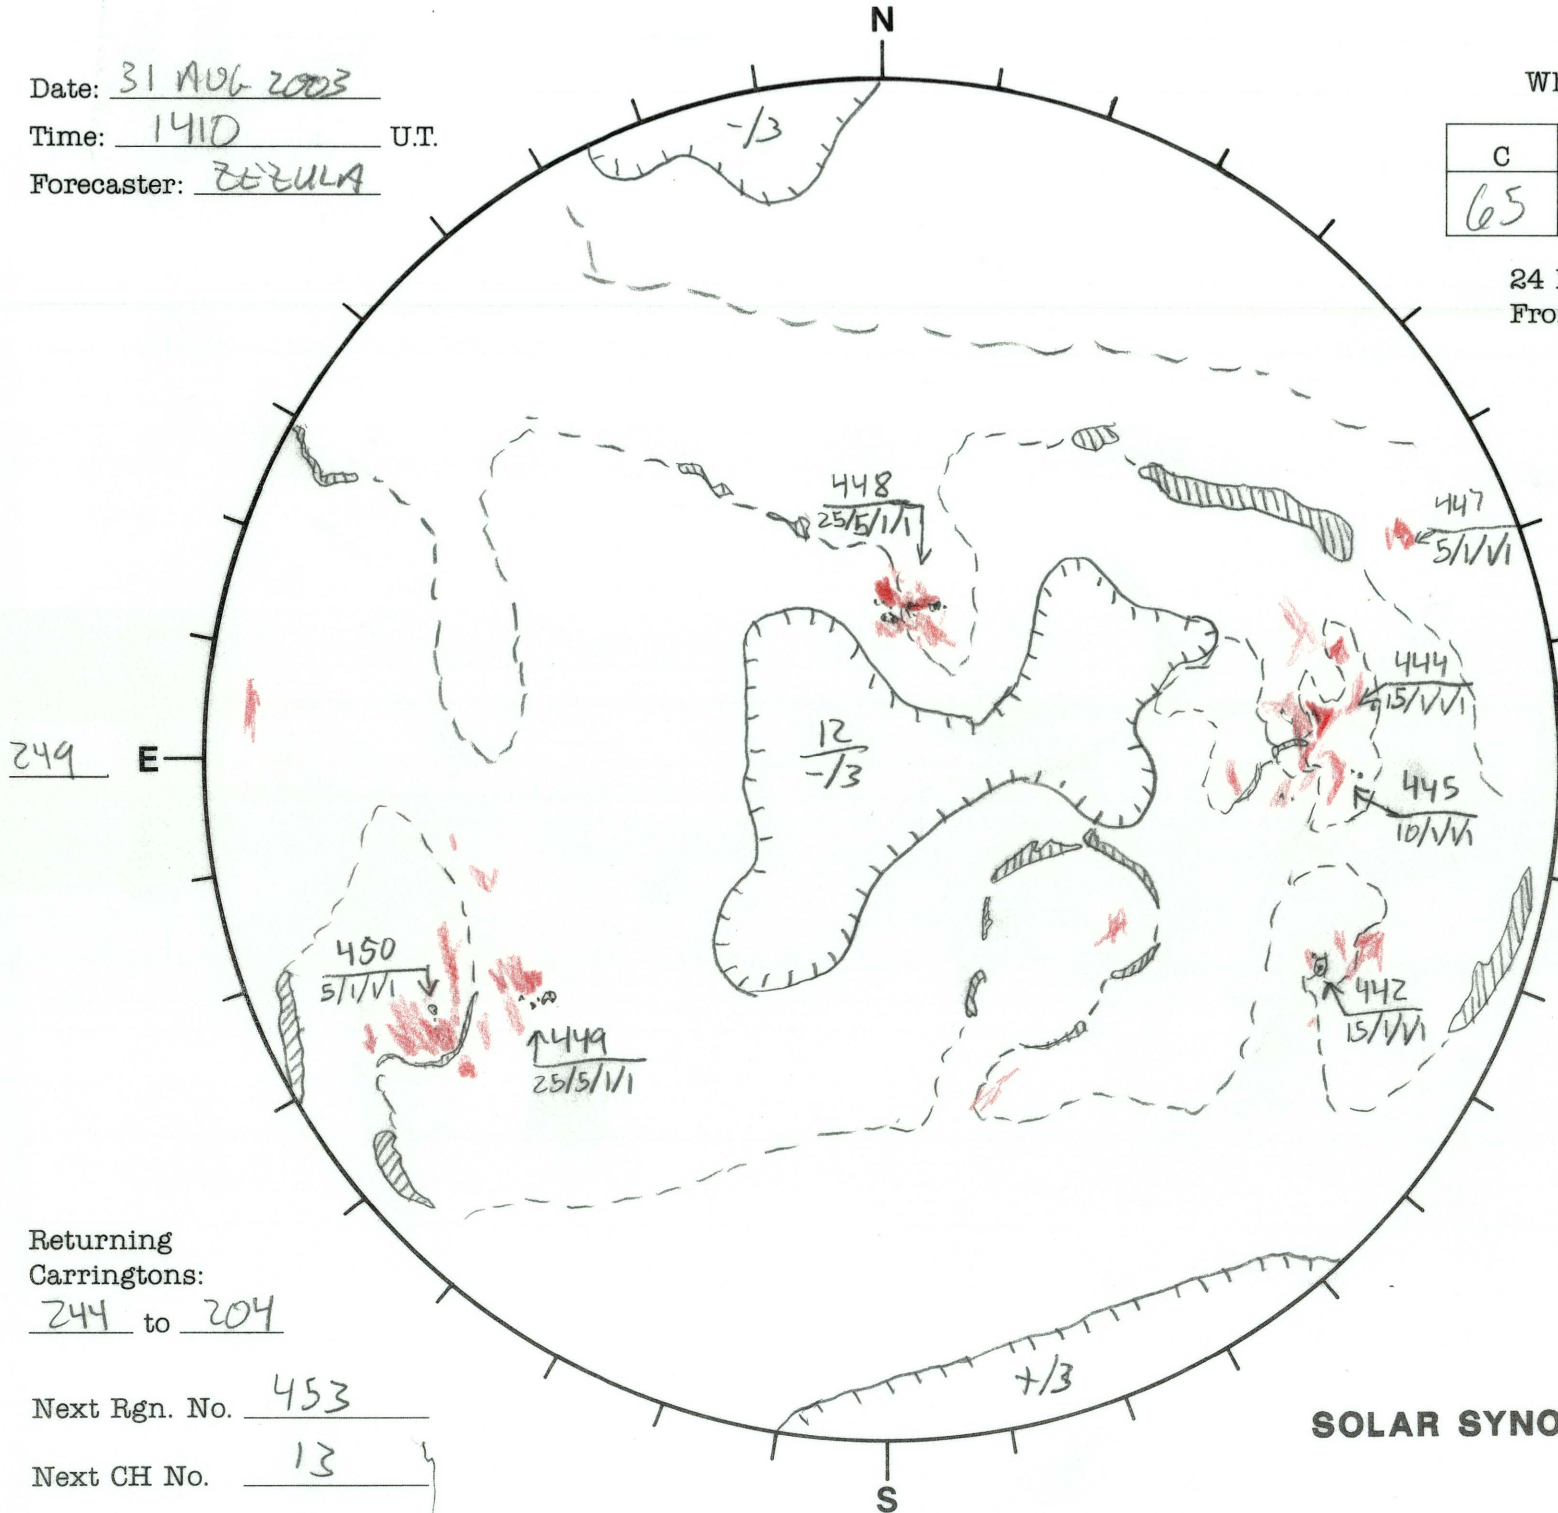

Date: 31 AUG 2003
 Time: 1410 U.T.
 Forecaster: ZEBULA

Whole Disk Forecast

C	M	X	P
65	10	1	1

24 Hour Forecast
 From 0000 U.T. to 0000 U.T.

Data:

H-alpha. 1546 U.T.
 Sunspots 1410 U.T.
~~10830~~ 1422 U.T.
 Mag. 1402 U.T.

Returning Carringtons:

244 to 204

Next Rgn. No. 453

Next CH No. 13

L_t 339
 B_t 7.2
 P_t 20.9

SOLAR SYNOPTIC ANALYSIS

SESC Form W18