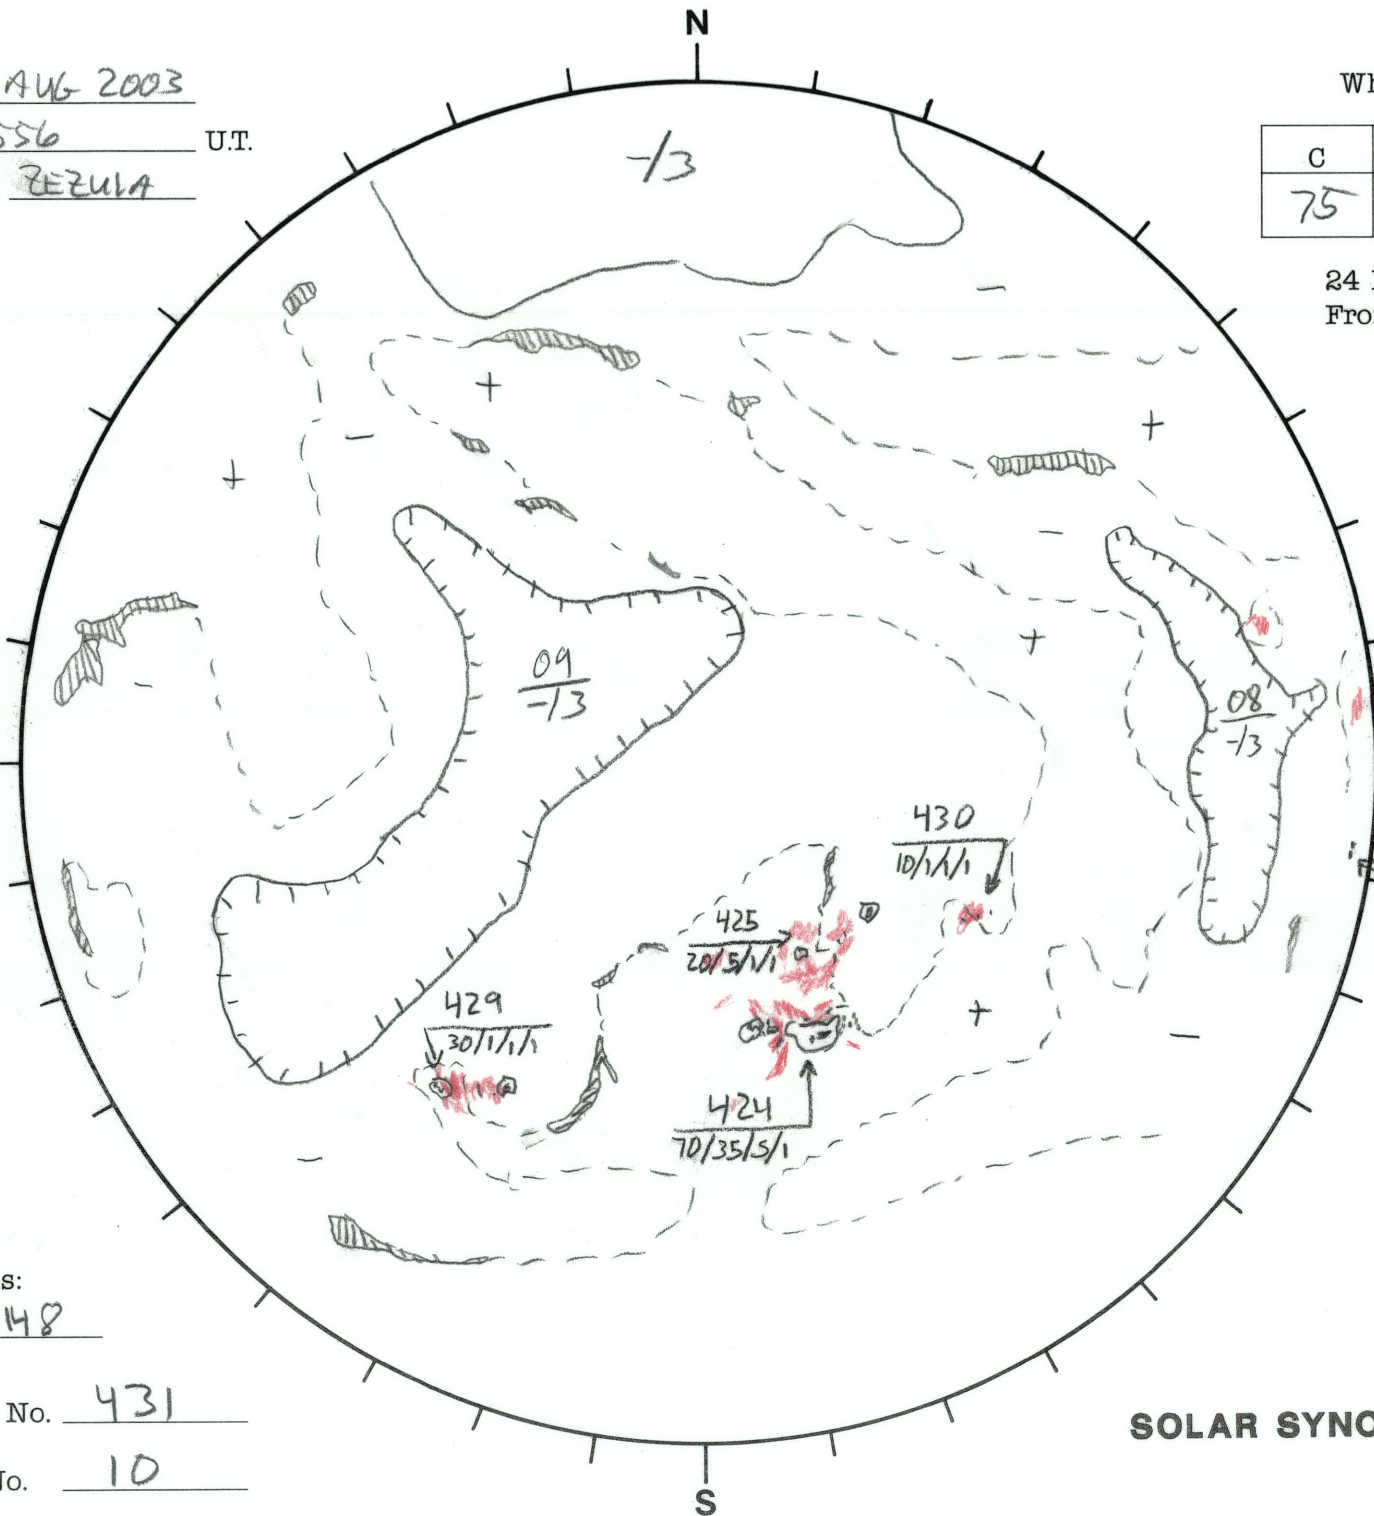

Date: 08 AUG 2003
 Time: 1556 U.T.
 Forecaster: BEZULA

Whole Disk Forecast

C	M	X	P
75	40	10	1

24 Hour Forecast
 From 0000 U.T. to 0000 U.T.

Data:
 H-alpha. 1556 U.T.
 Sunspots 1420 U.T.
 10830 1643 U.T.
 Mag. 1536 U.T.

192 E

427
5/1/1/1
 W 12
421
10/1/1/1

Returning Carringtons:
187 to 48

Next Rgn. No. 431

Next CH No. 10

L_t 282
 B_t 6.3
 P_t 13.6

SOLAR SYNOPTIC ANALYSIS

SESC Form W18