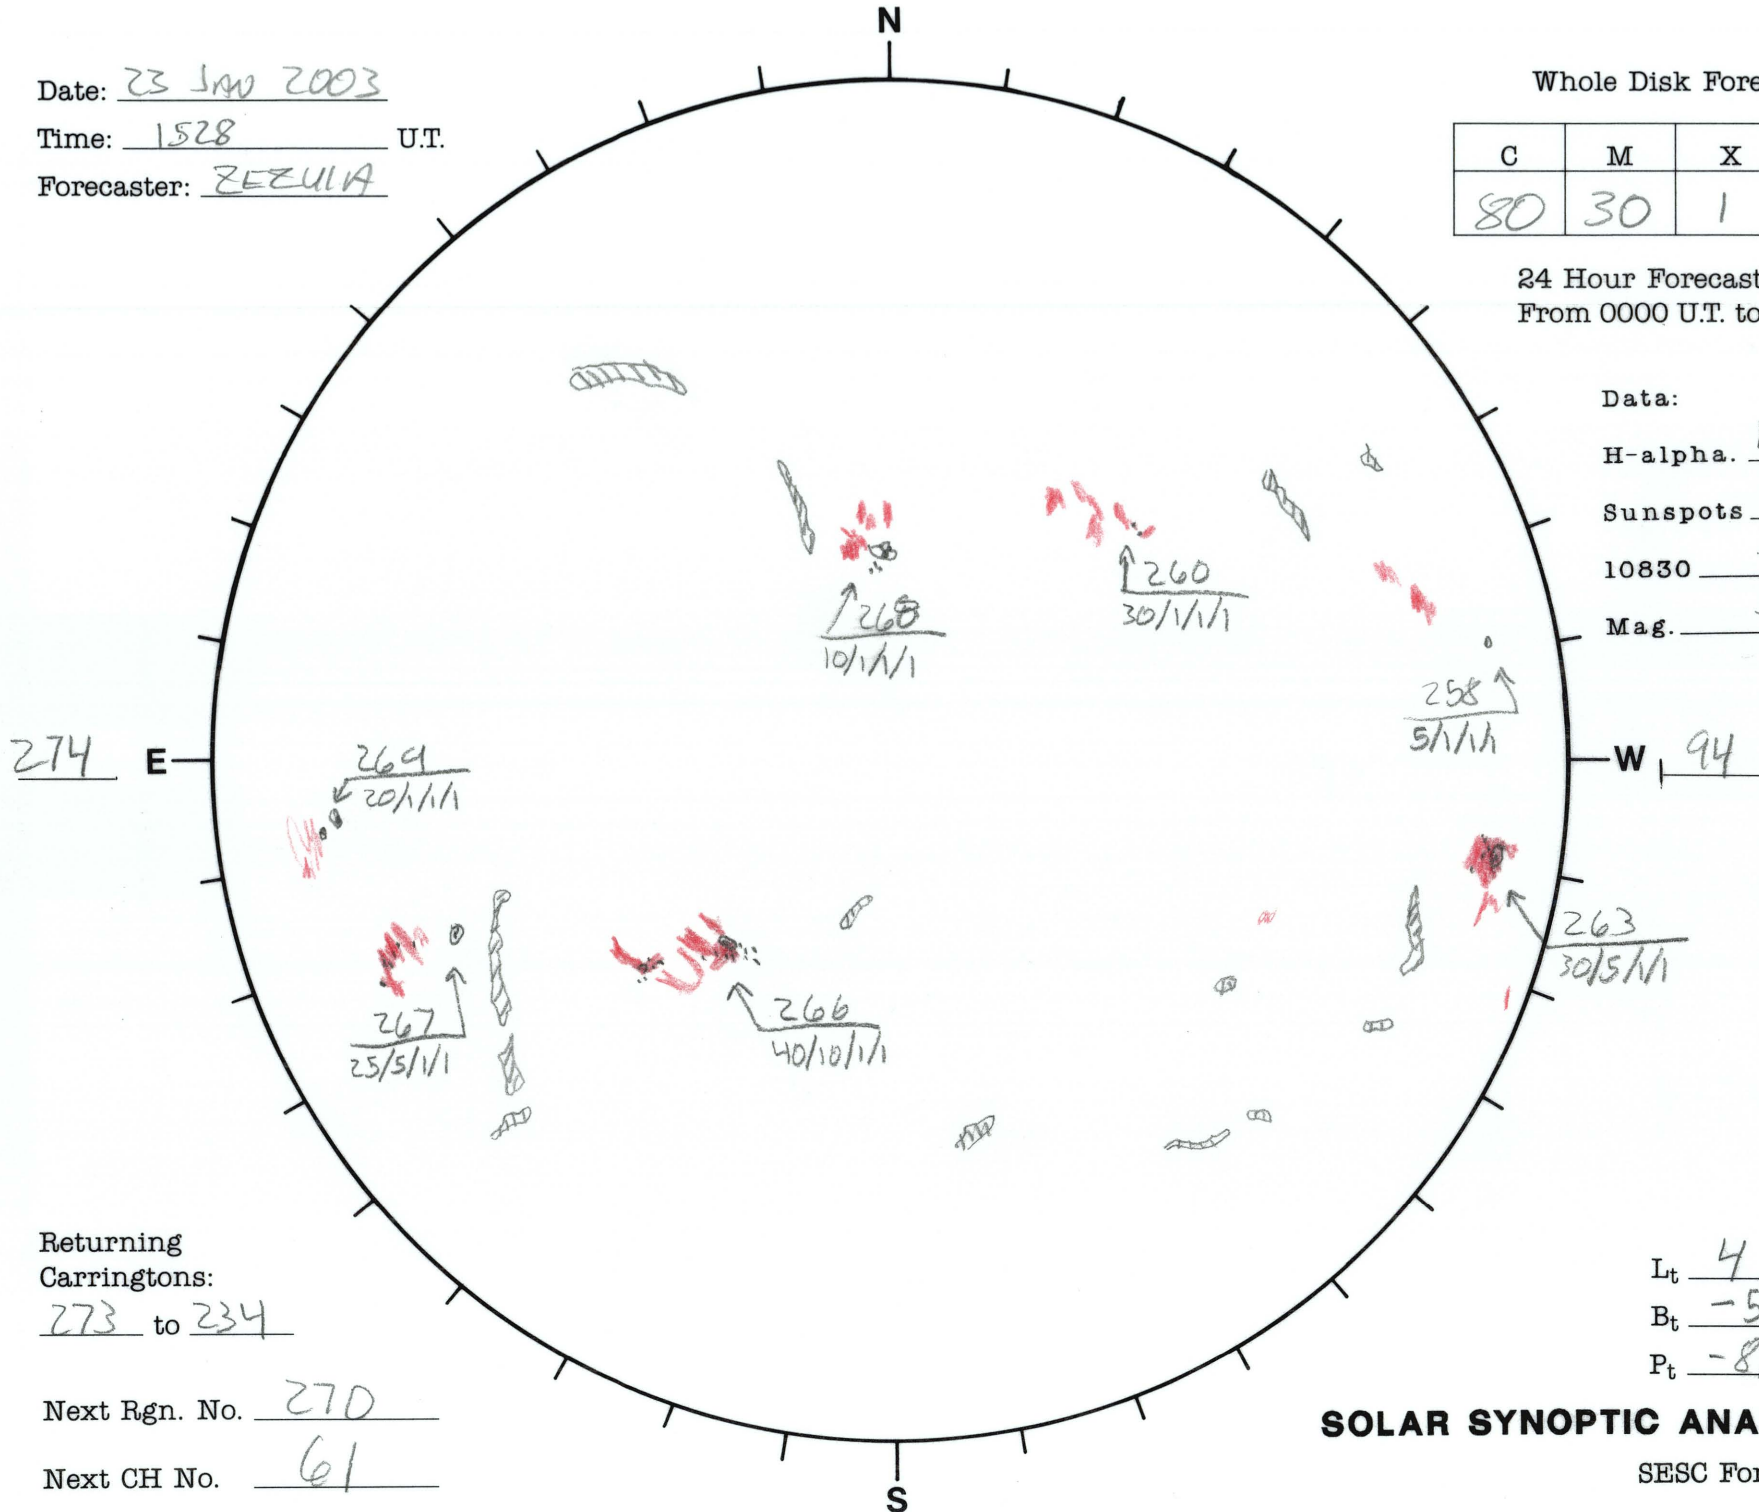

Date: 23 Jan 2003
 Time: 1528 U.T.
 Forecaster: ZEZULIA

Whole Disk Forecast

C	M	X	P
80	30	1	1

24 Hour Forecast
 From 0000 U.T. to 0000 U.T.

Data:
 H-alpha. 1040 U.T.
 Sunspots 1528 U.T.
 10830 — U.T.
 Mag. — U.T.

Returning
 Carringtons:
273 to 234

Next Rgn. No. 270

Next CH No. 61

L_t 4
 B_t -5.3
 P_t -8.4

SOLAR SYNOPTIC ANALYSIS

SESC Form W18