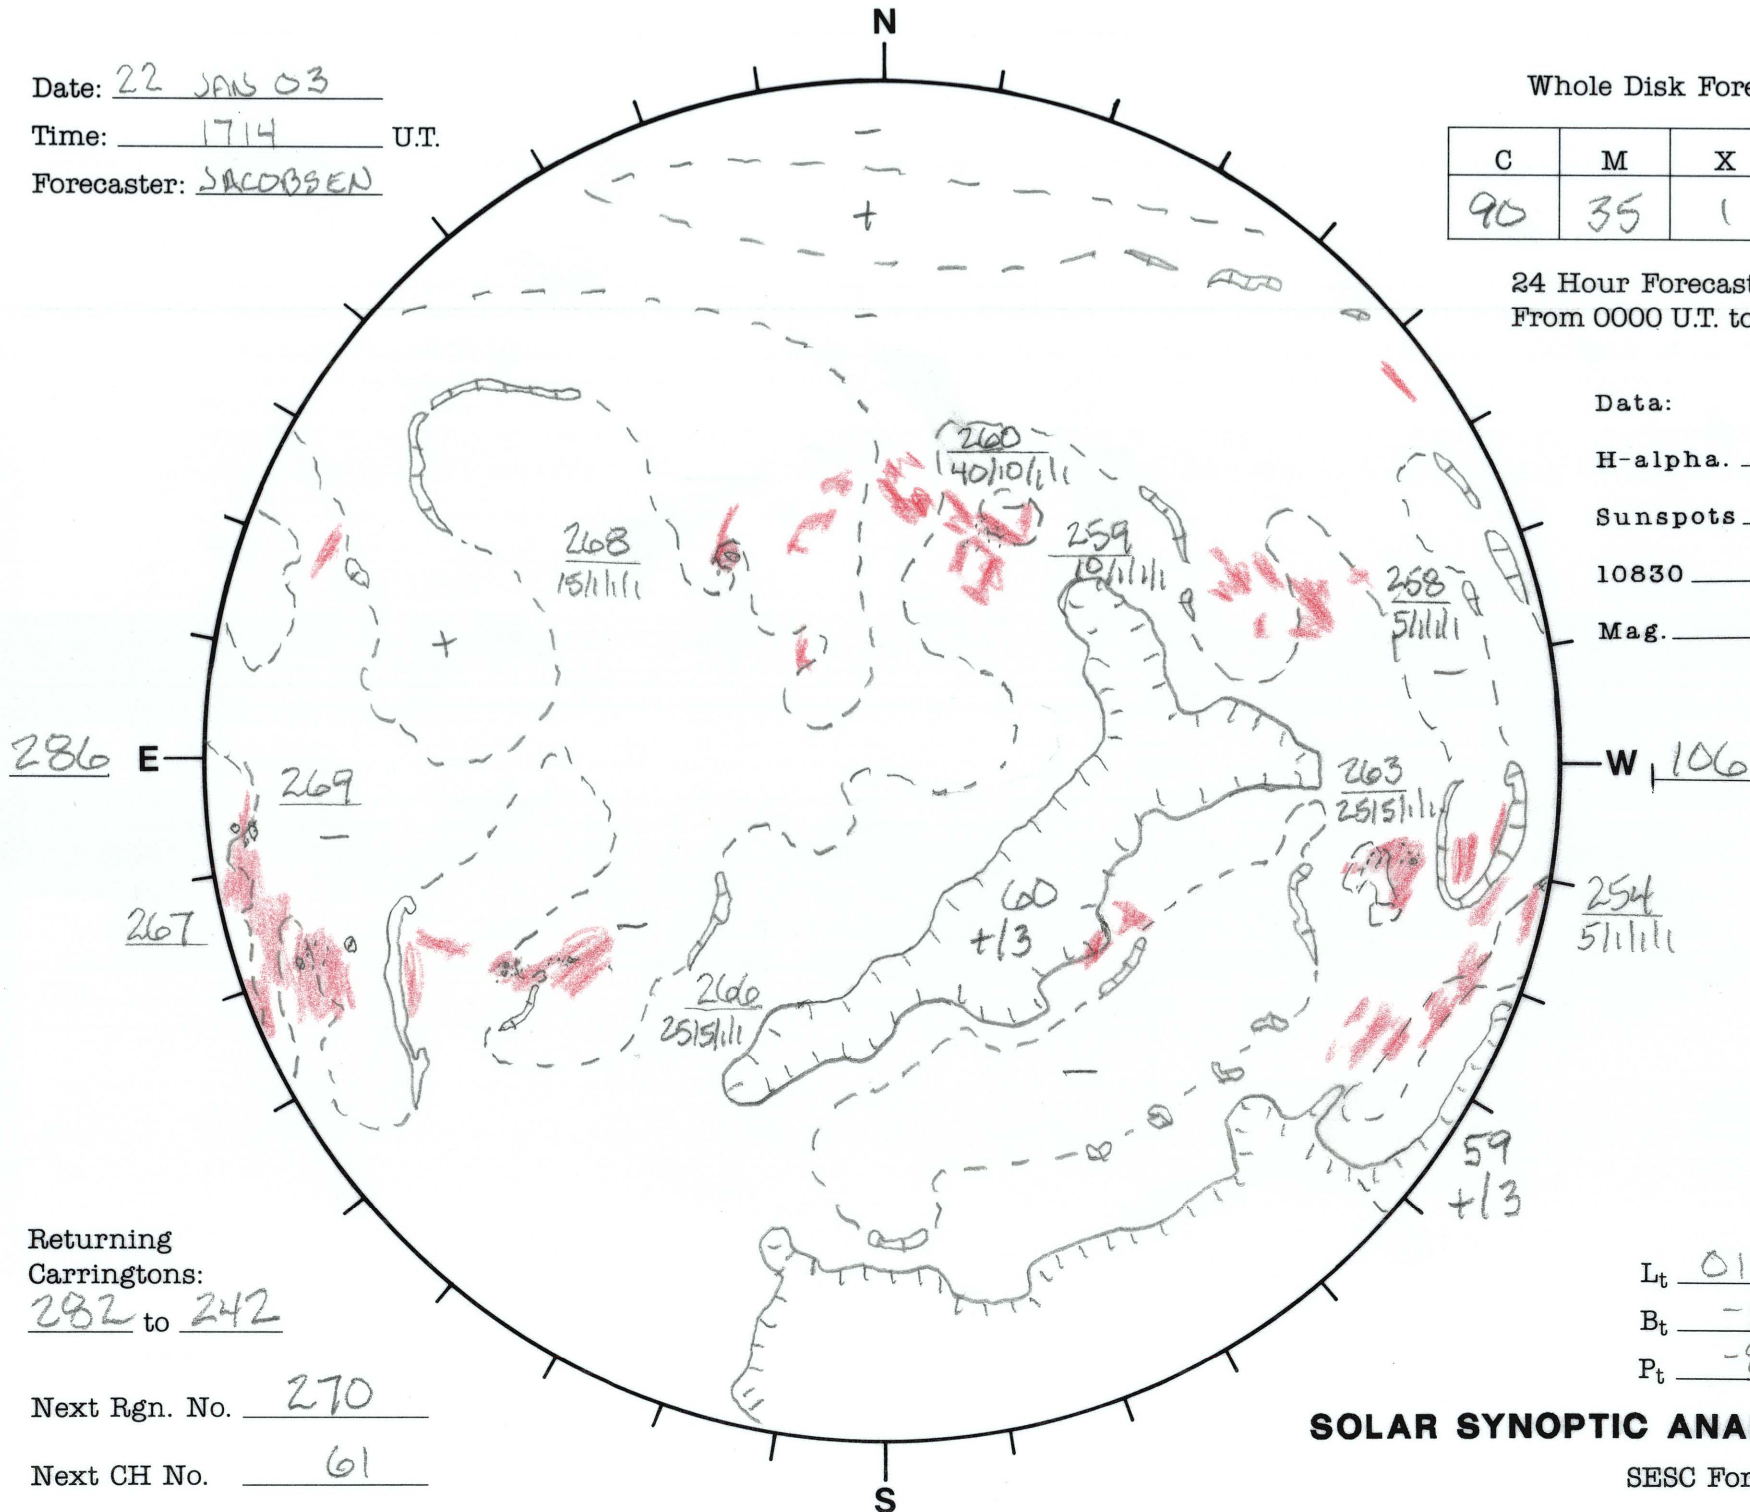

Date: 22 JAN 03

Time: 1714 U.T.

Forecaster: JACOBSEN

Whole Disk Forecast

C	M	X	P
90	35	1	1

24 Hour Forecast
From 0000 U.T. to 0000 U.T.

Data:

H-alpha. 1714 U.T.

Sunspots 1602 U.T.

10830 1732 U.T.

Mag. 1627 U.T.

Returning
Carringtons:
282 to 242

Next Rgn. No. 270

Next CH No. 61

L_t 016
B_t -5.2
P_t -8.0

SOLAR SYNOPTIC ANALYSIS