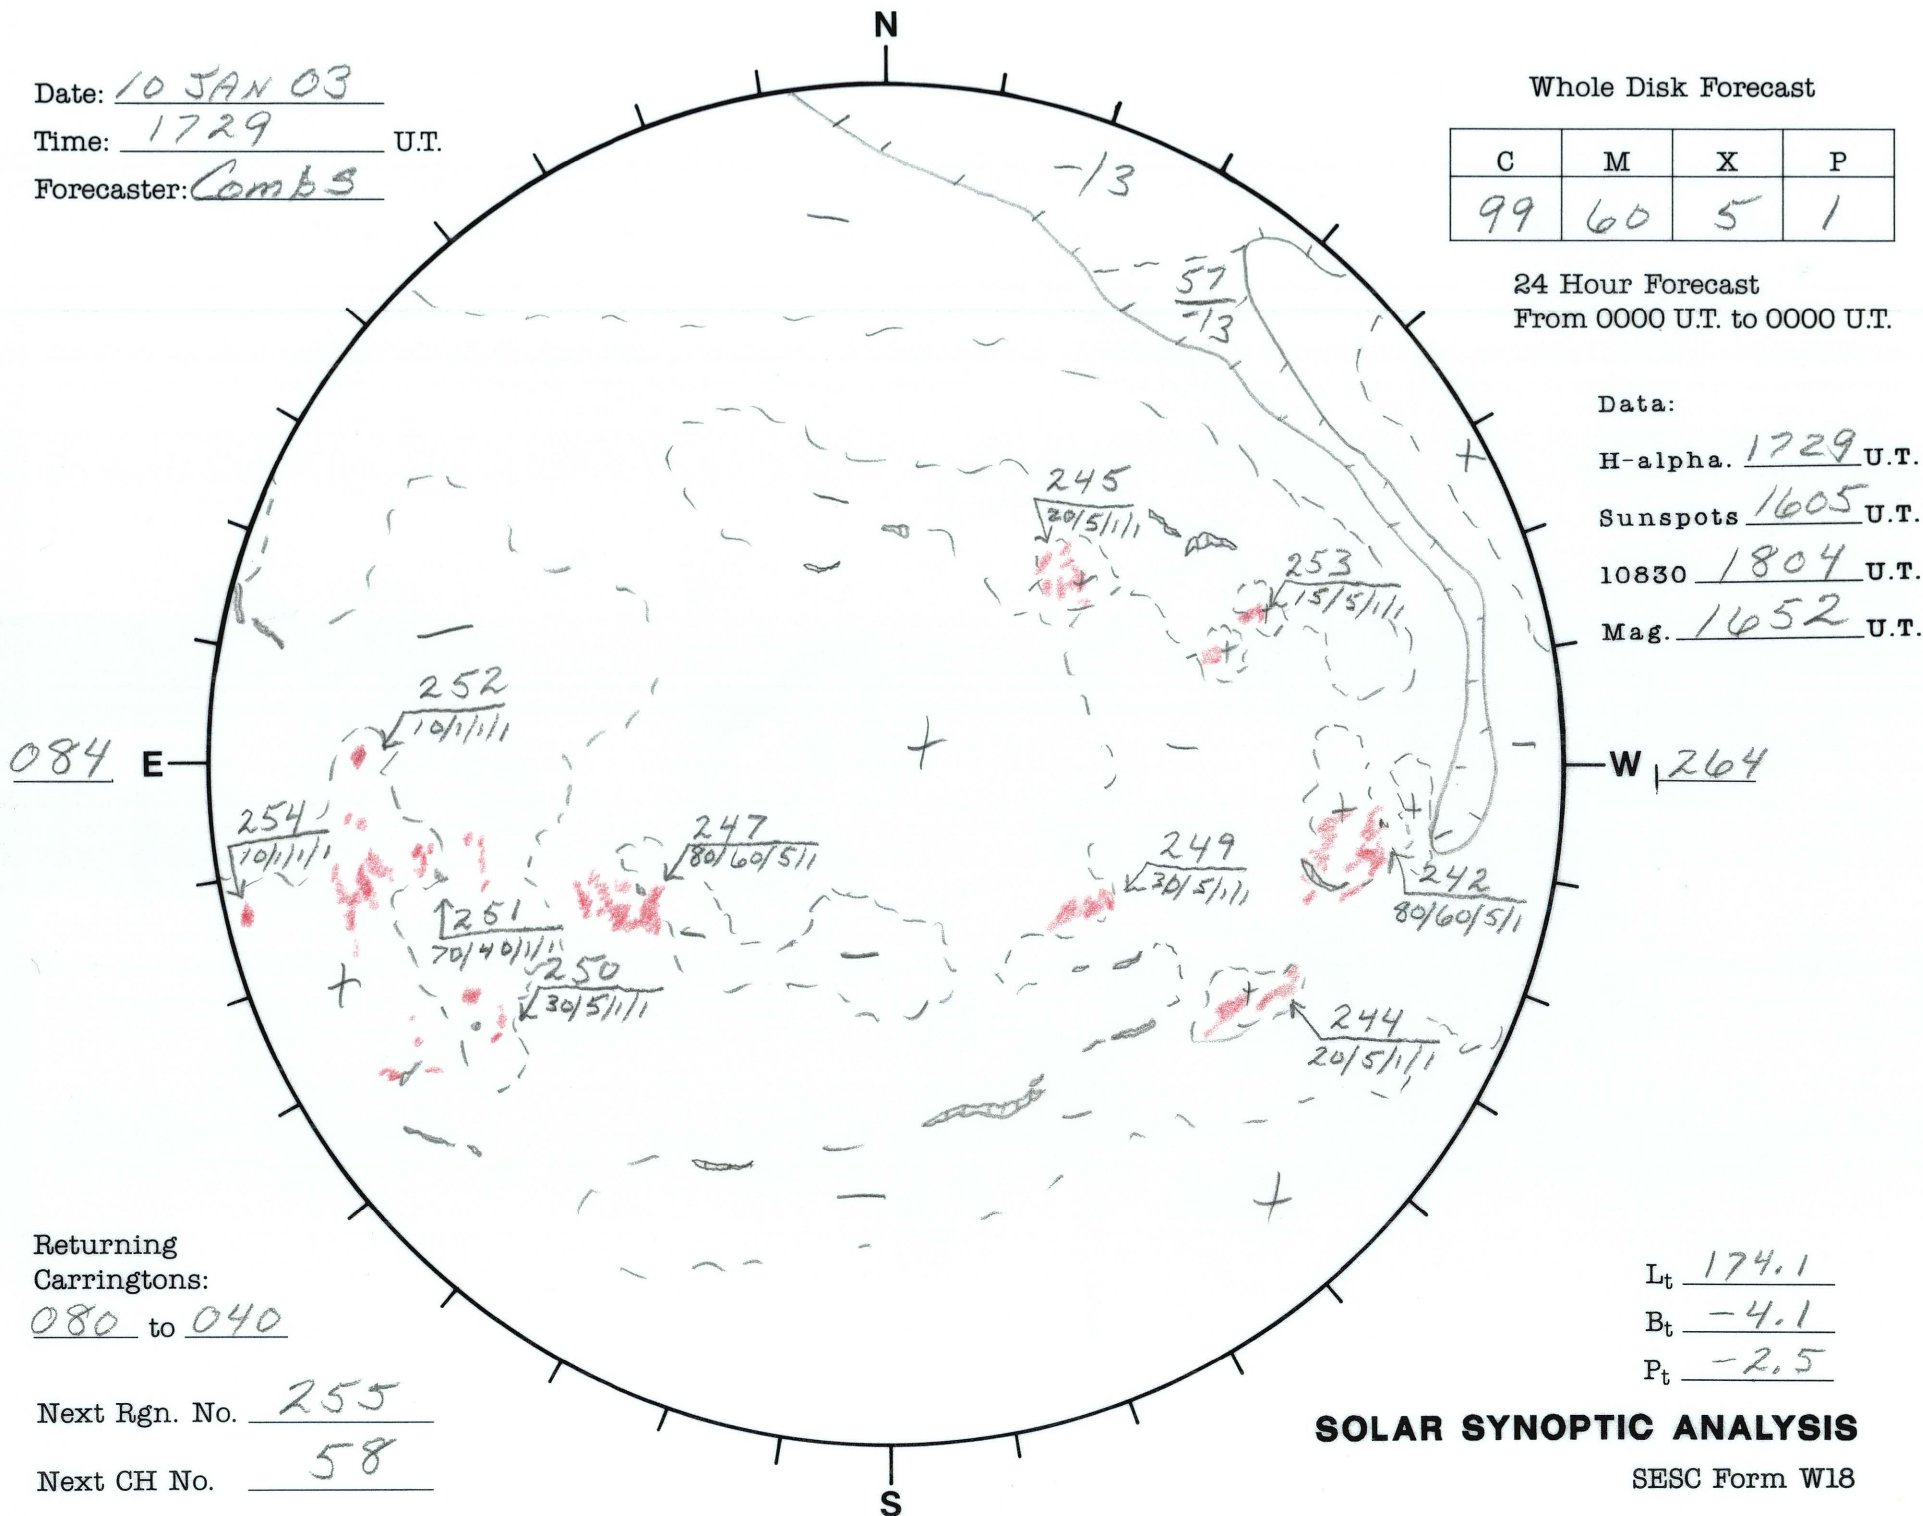

Date: 10 JAN 03
 Time: 1729 U.T.
 Forecaster: Combs

Whole Disk Forecast

C	M	X	P
99	60	5	1

24 Hour Forecast
 From 0000 U.T. to 0000 U.T.

Data:

H-alpha. 1729 U.T.
 Sunspots 1605 U.T.
 10830 1804 U.T.
 Mag. 1652 U.T.

Returning
 Carringtons:
080 to 040

Next Rgn. No. 255
 Next CH No. 58

L_t 174.1
 B_t -4.1
 P_t -2.5

SOLAR SYNOPTIC ANALYSIS