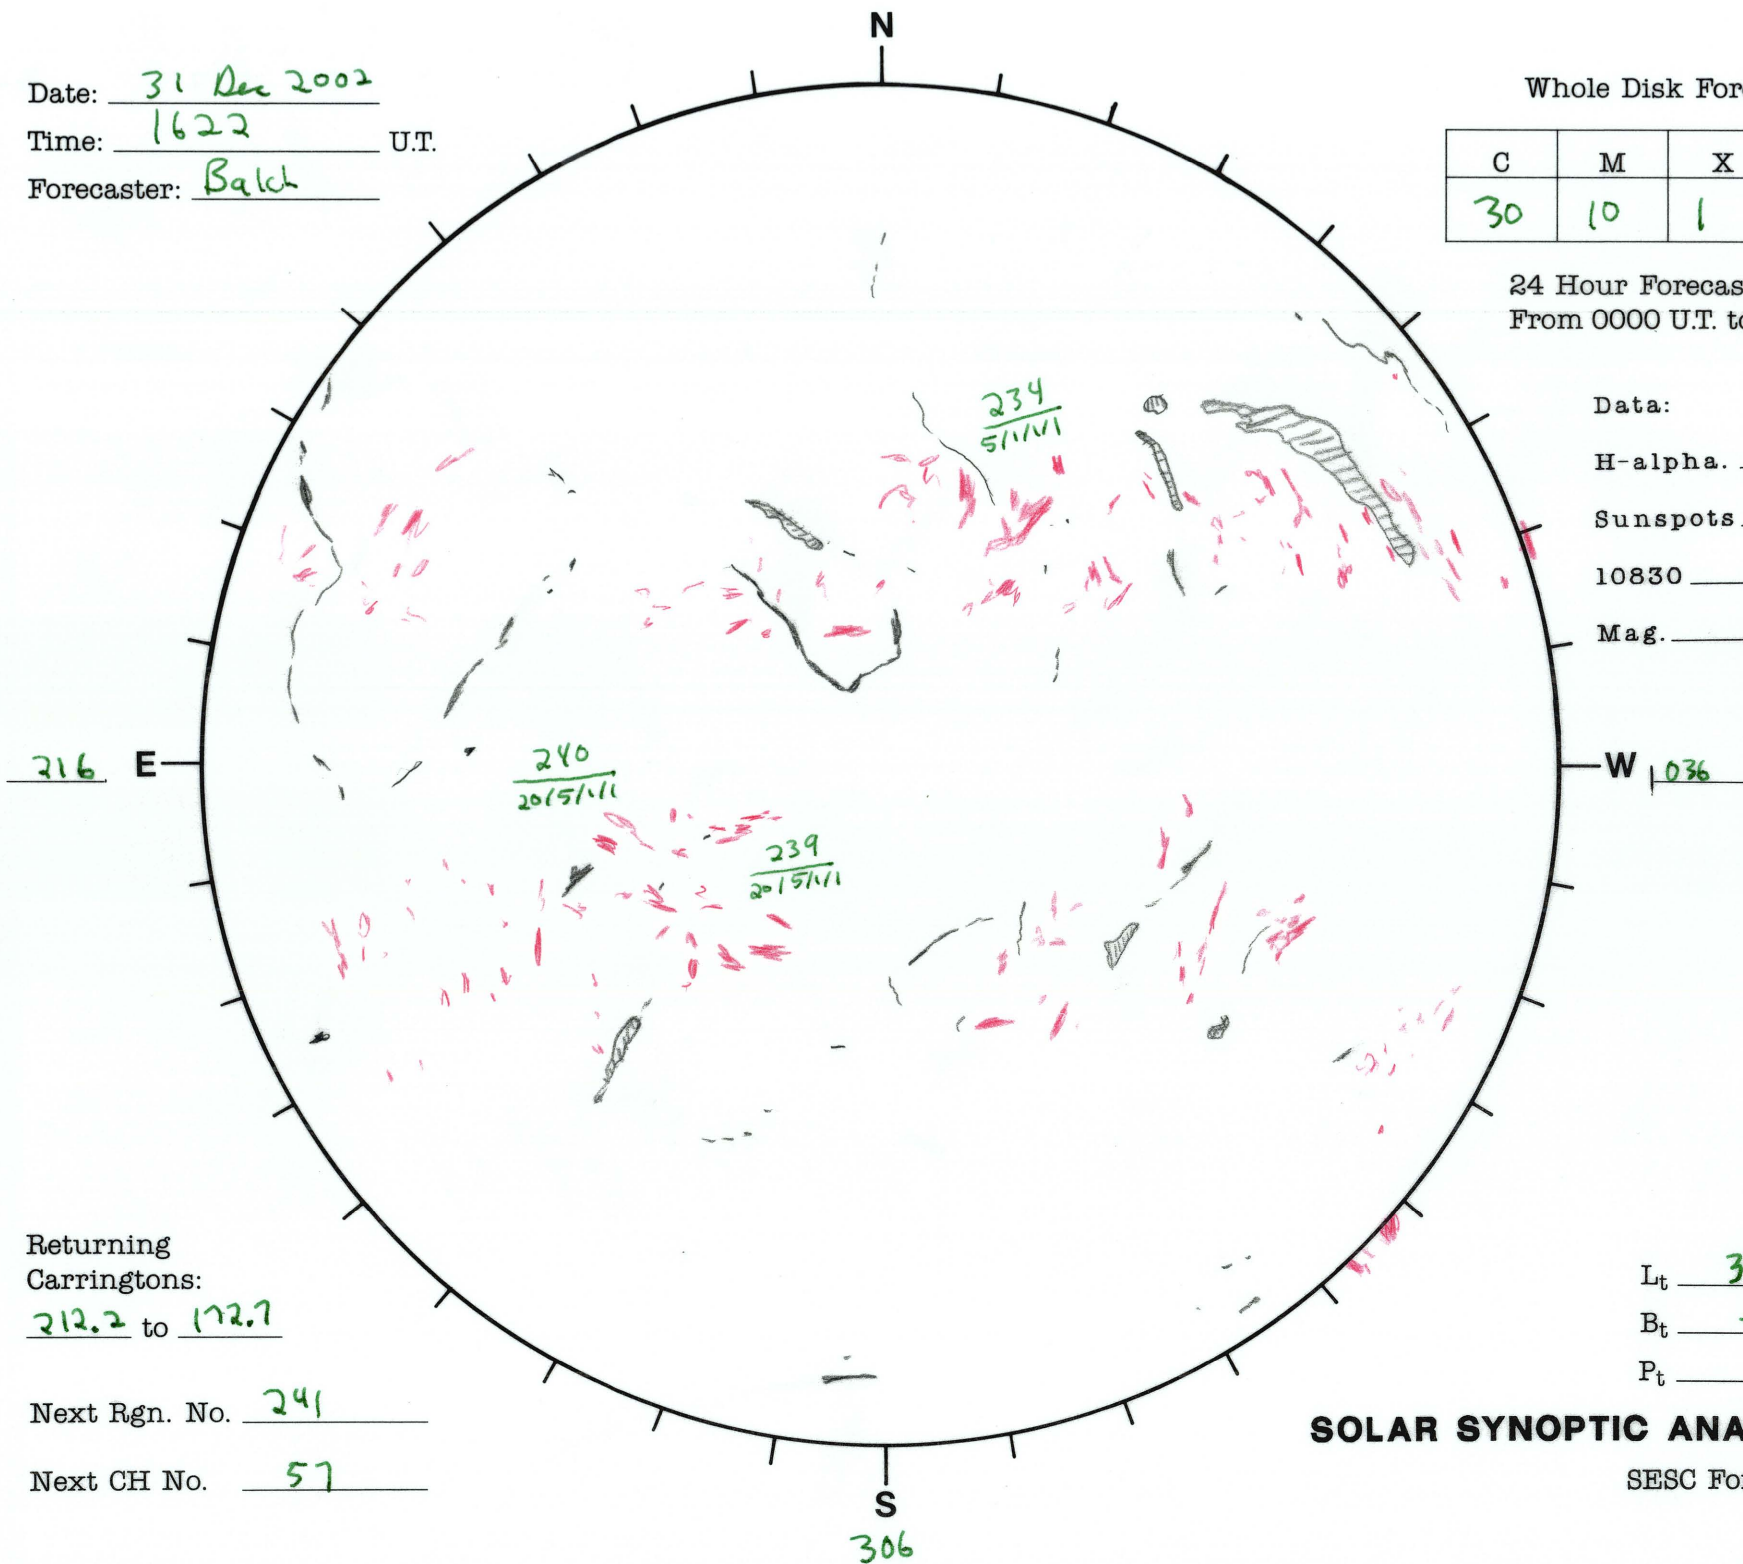

Date: 31 Dec 2002
 Time: 1622 U.T.
 Forecaster: Bald

Whole Disk Forecast

C	M	X	P
30	10	1	1

24 Hour Forecast
 From 0000 U.T. to 0000 U.T.

Data:
 H-alpha. 1622 U.T.
 Sunspots 1630 U.T.
 10830 na U.T.
 Mag. na U.T.

Returning Carringtons:
212.2 to 172.7

Next Rgn. No. 241

Next CH No. 57

L_t 306.37
 B_t -2.94
 P_t 2.40

SOLAR SYNOPTIC ANALYSIS