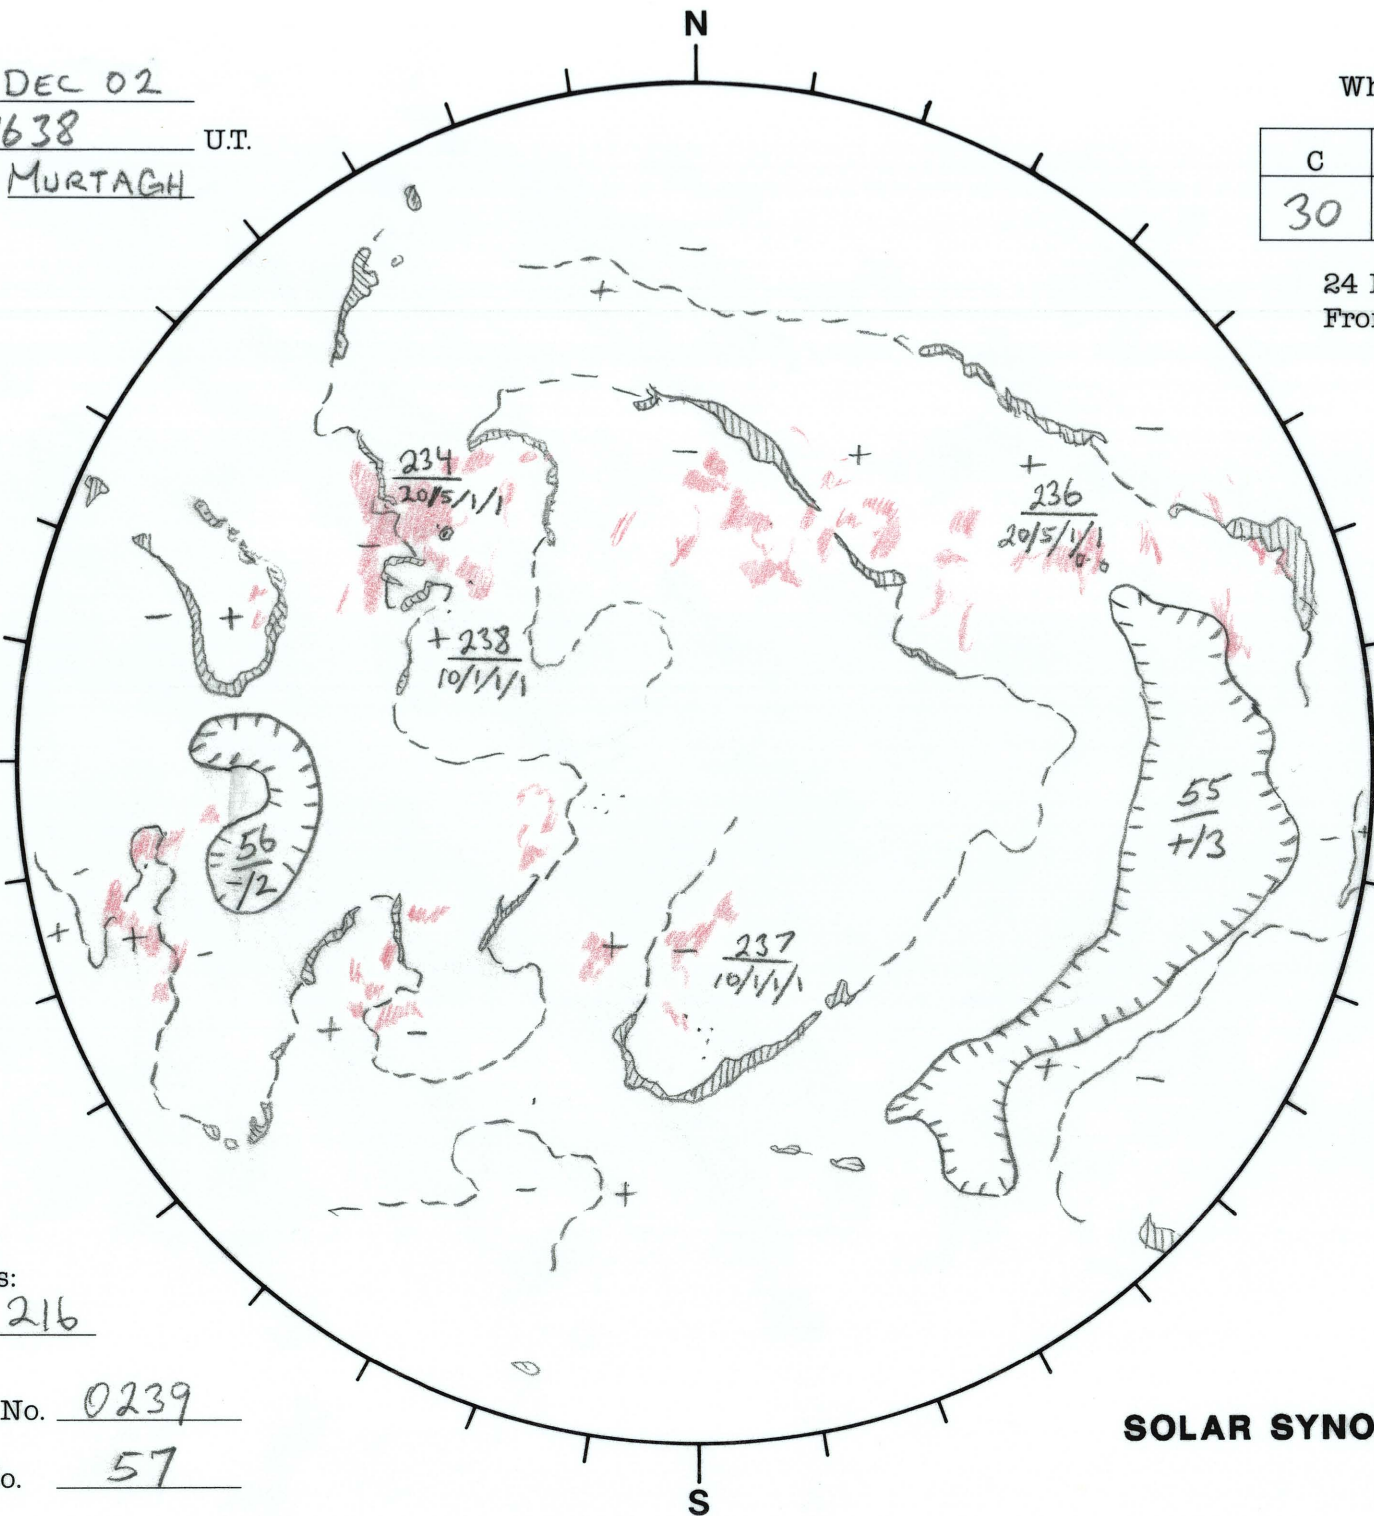

Date: 28 DEC 02
 Time: 1638 U.T.
 Forecaster: MURTAGH

Whole Disk Forecast

C	M	X	P
30	10	1	1

24 Hour Forecast
 From 0000 U.T. to 0000 U.T.

Data:
 H-alpha. 1638 U.T.
 Sunspots 1545 U.T.
 10830 1756 U.T.
 Mag. 1642 U.T.

256 E

W 076

Returning
 Carringtons:
256 to 216

Next Rgn. No. 0239

Next CH No. 57

L_t 345.7
 B_t -2.6
 P_t 3.6

SOLAR SYNOPTIC ANALYSIS