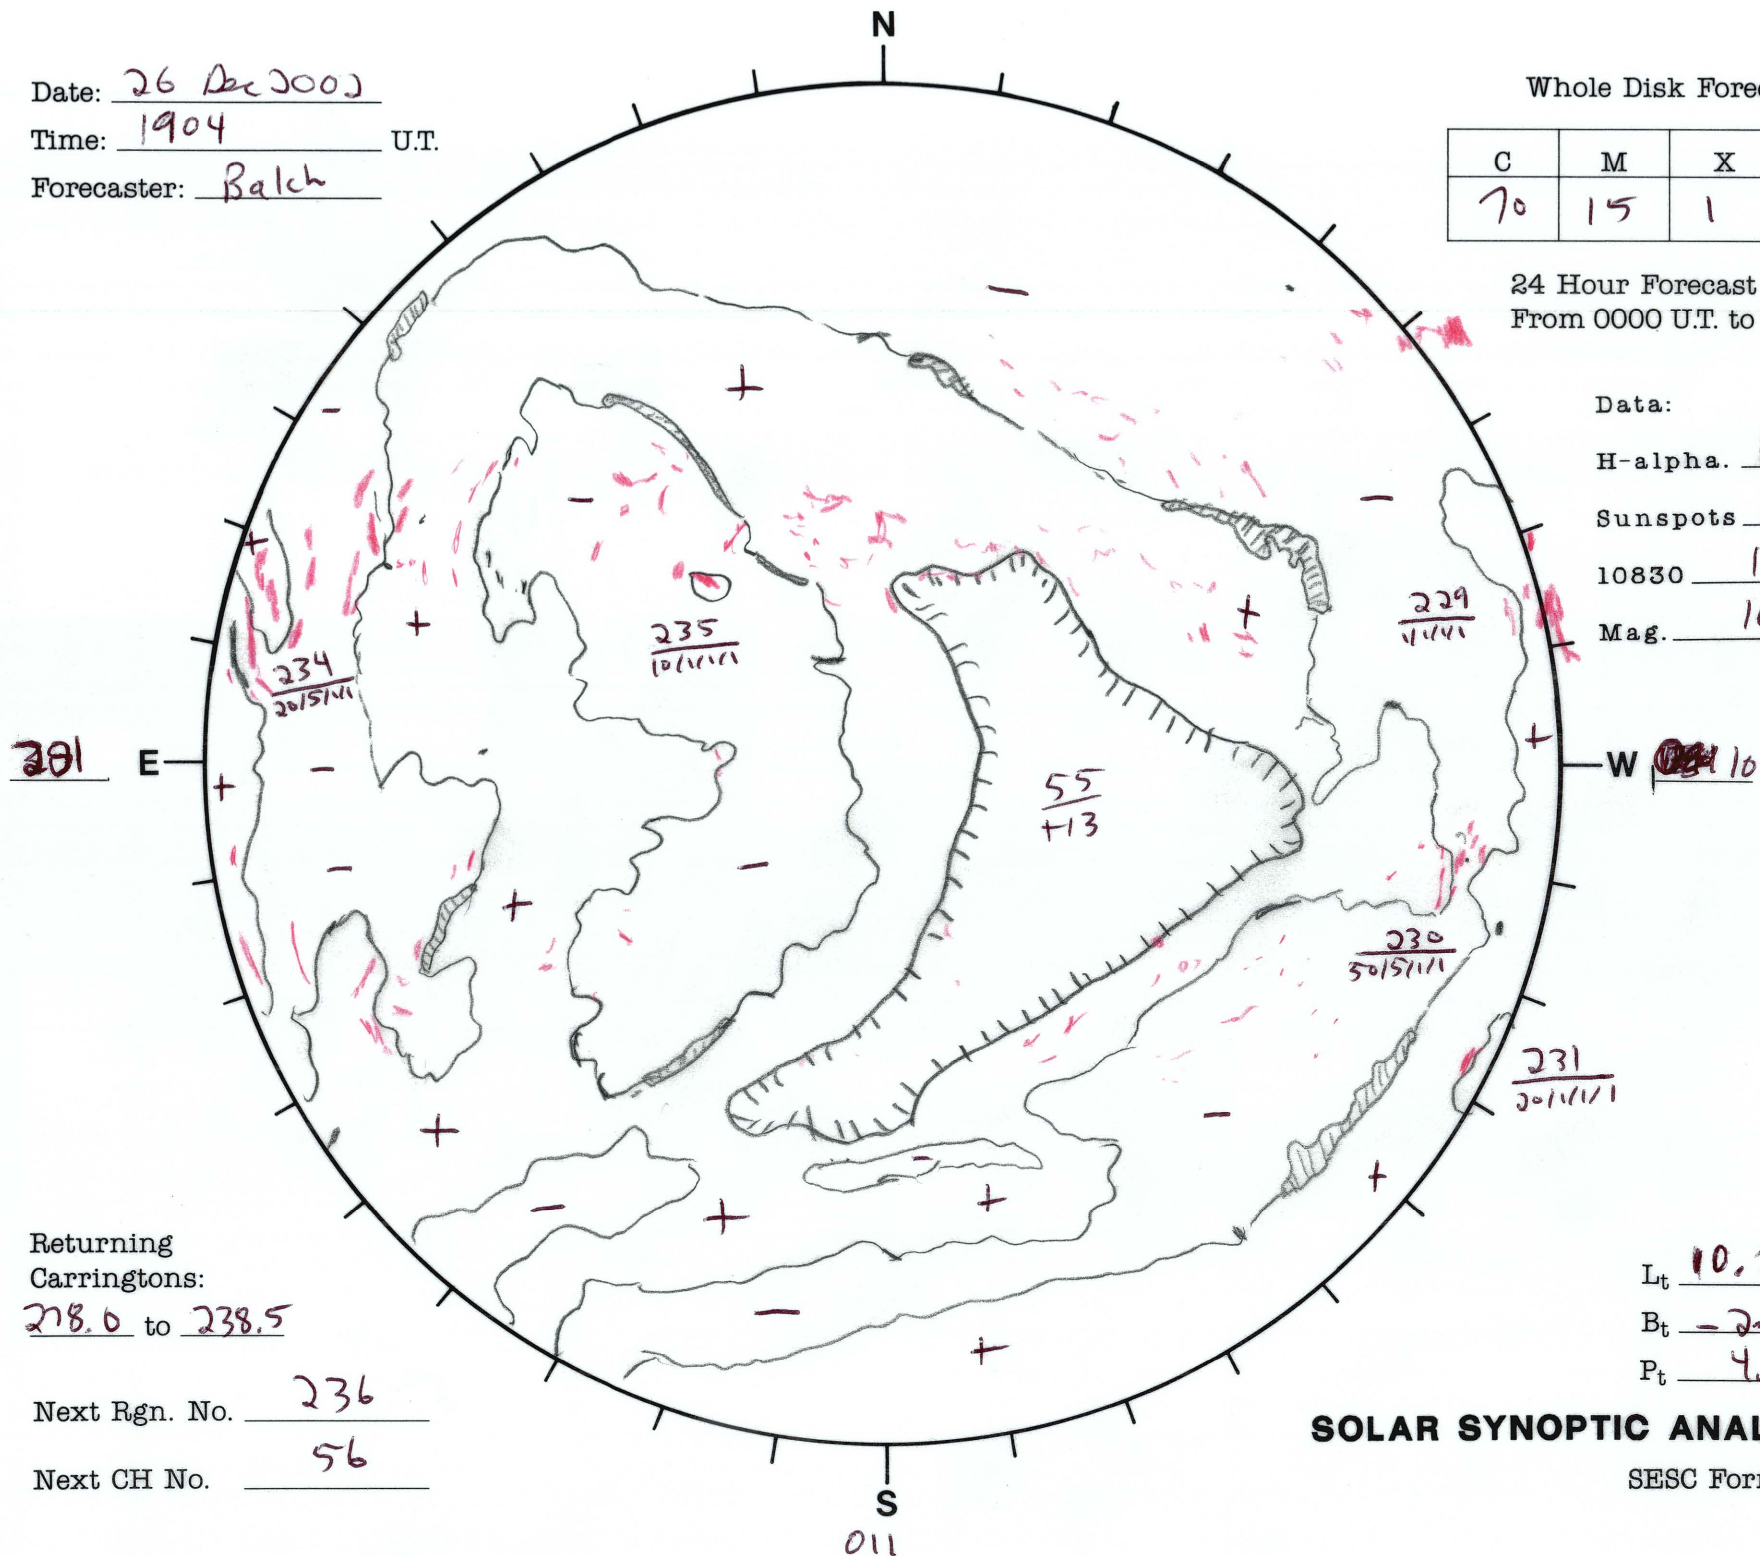

Date: 26 Dec 2003
 Time: 1904 U.T.
 Forecaster: Balch

Whole Disk Forecast

C	M	X	P
70	15	1	1

24 Hour Forecast
 From 0000 U.T. to 0000 U.T.

Data:
 H-alpha. 1904 U.T.
 Sunspots 1517 U.T.
 10830 1726 U.T.
 Mag. 1614 U.T.

201 E

W 231 101

Returning Carringtons:
218.0 to 238.5

Next Rgn. No. 236
 Next CH No. 56

L_t 10.15
 B_t -2.36
 P_t 4.77

SOLAR SYNOPTIC ANALYSIS