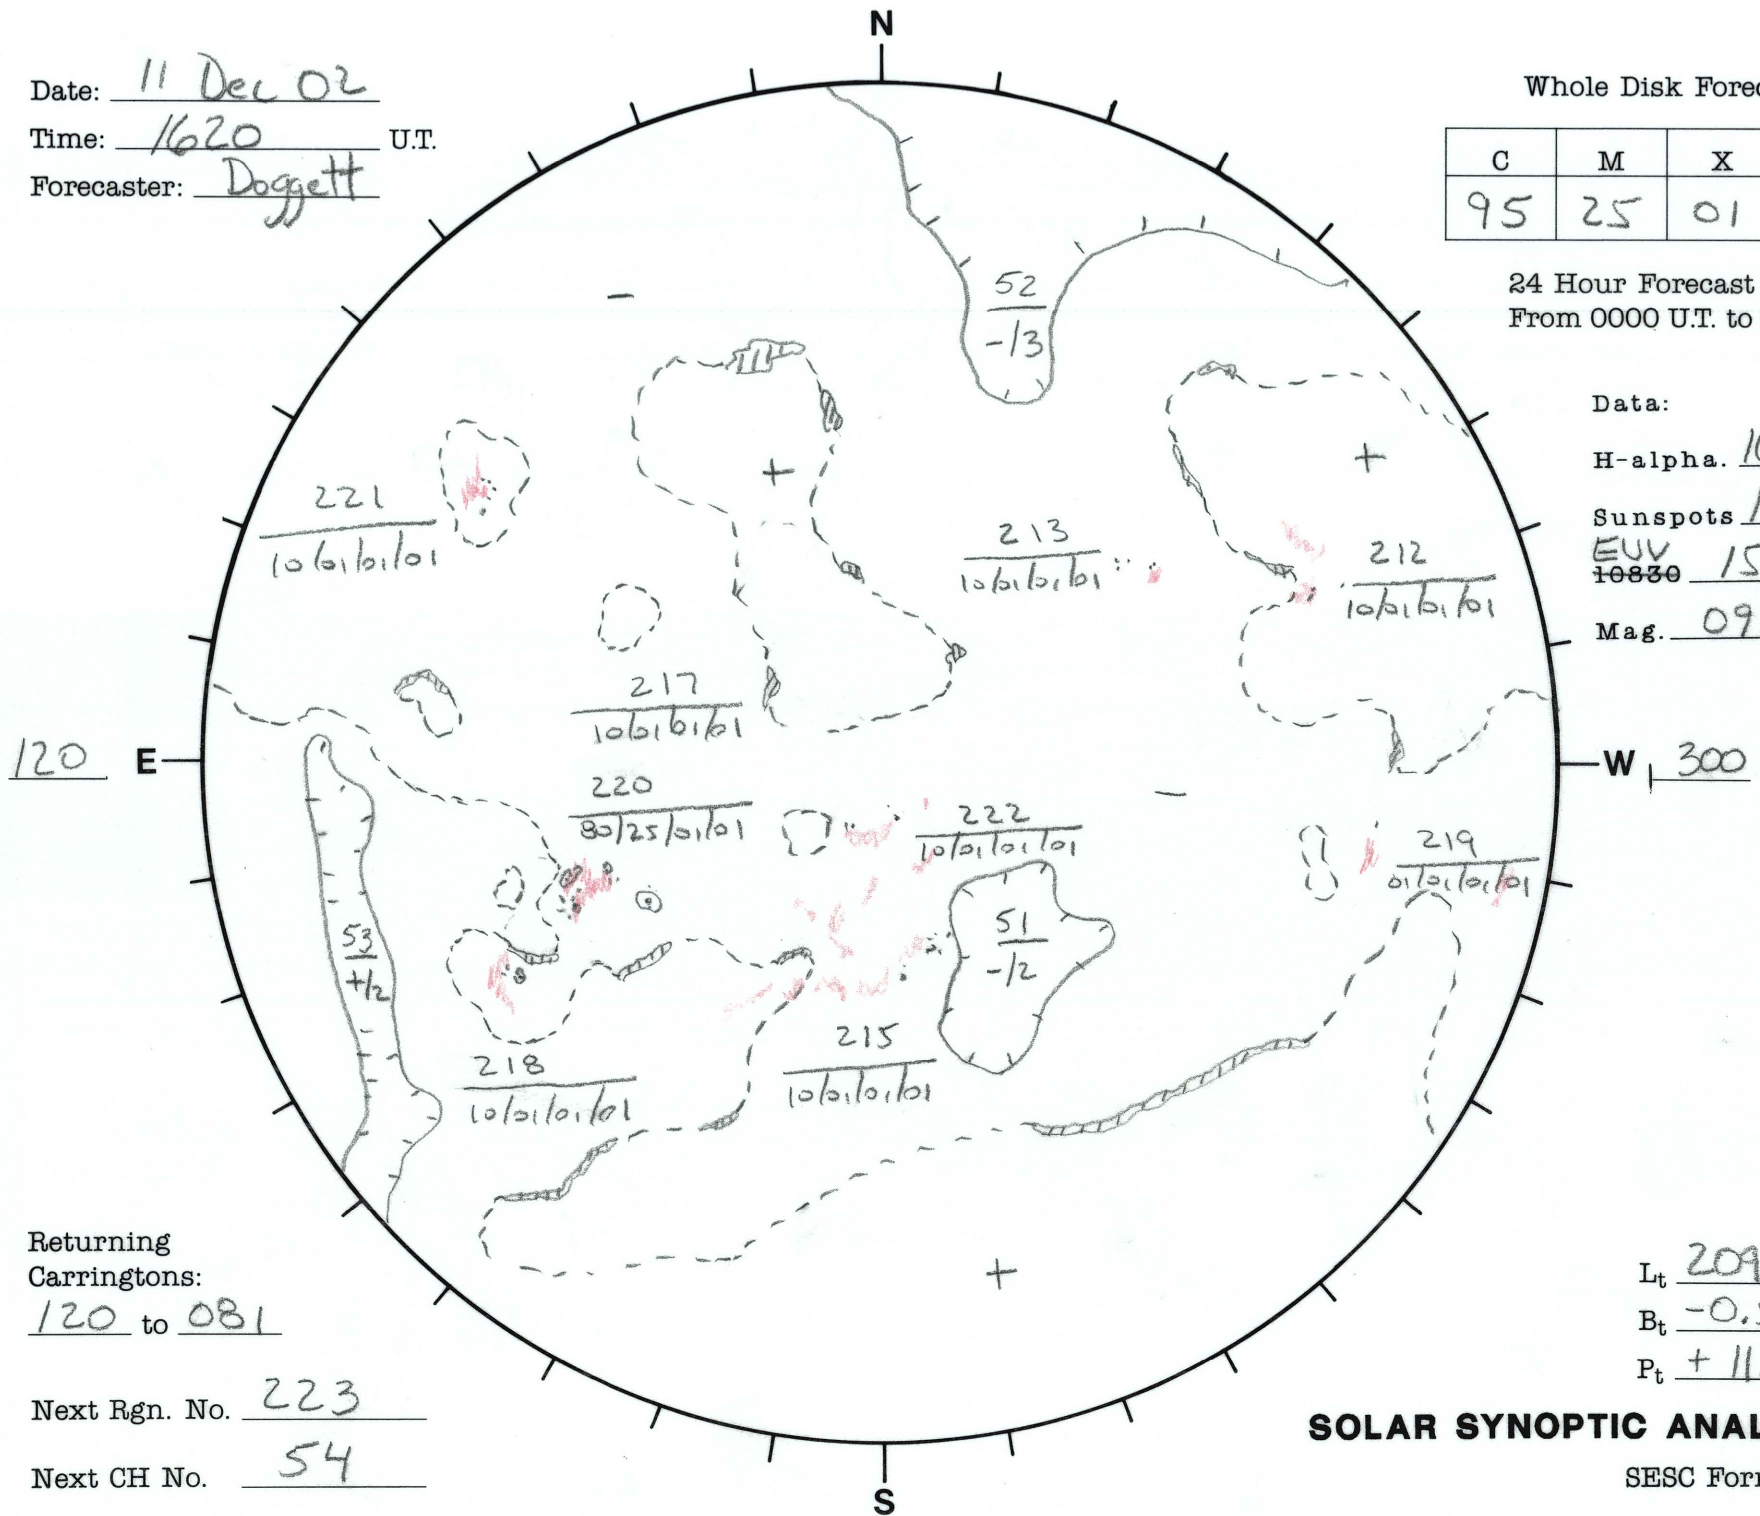

Date: 11 Dec 02
 Time: 1620 U.T.
 Forecaster: Doggett

Whole Disk Forecast

C	M	X	P
95	25	01	01

24 Hour Forecast
 From 0000 U.T. to 0000 U.T.

Data:
 H-alpha. 1620 U.T.
 Sunspots 1543 U.T.
 EUV 1512 U.T.
 Mag. 0936 U.T.

Returning Carringtons:
120 to 081

Next Rgn. No. 223

Next CH No. 54

L_t 209.9
 B_t -0.5
 P_t +11.8

SOLAR SYNOPTIC ANALYSIS