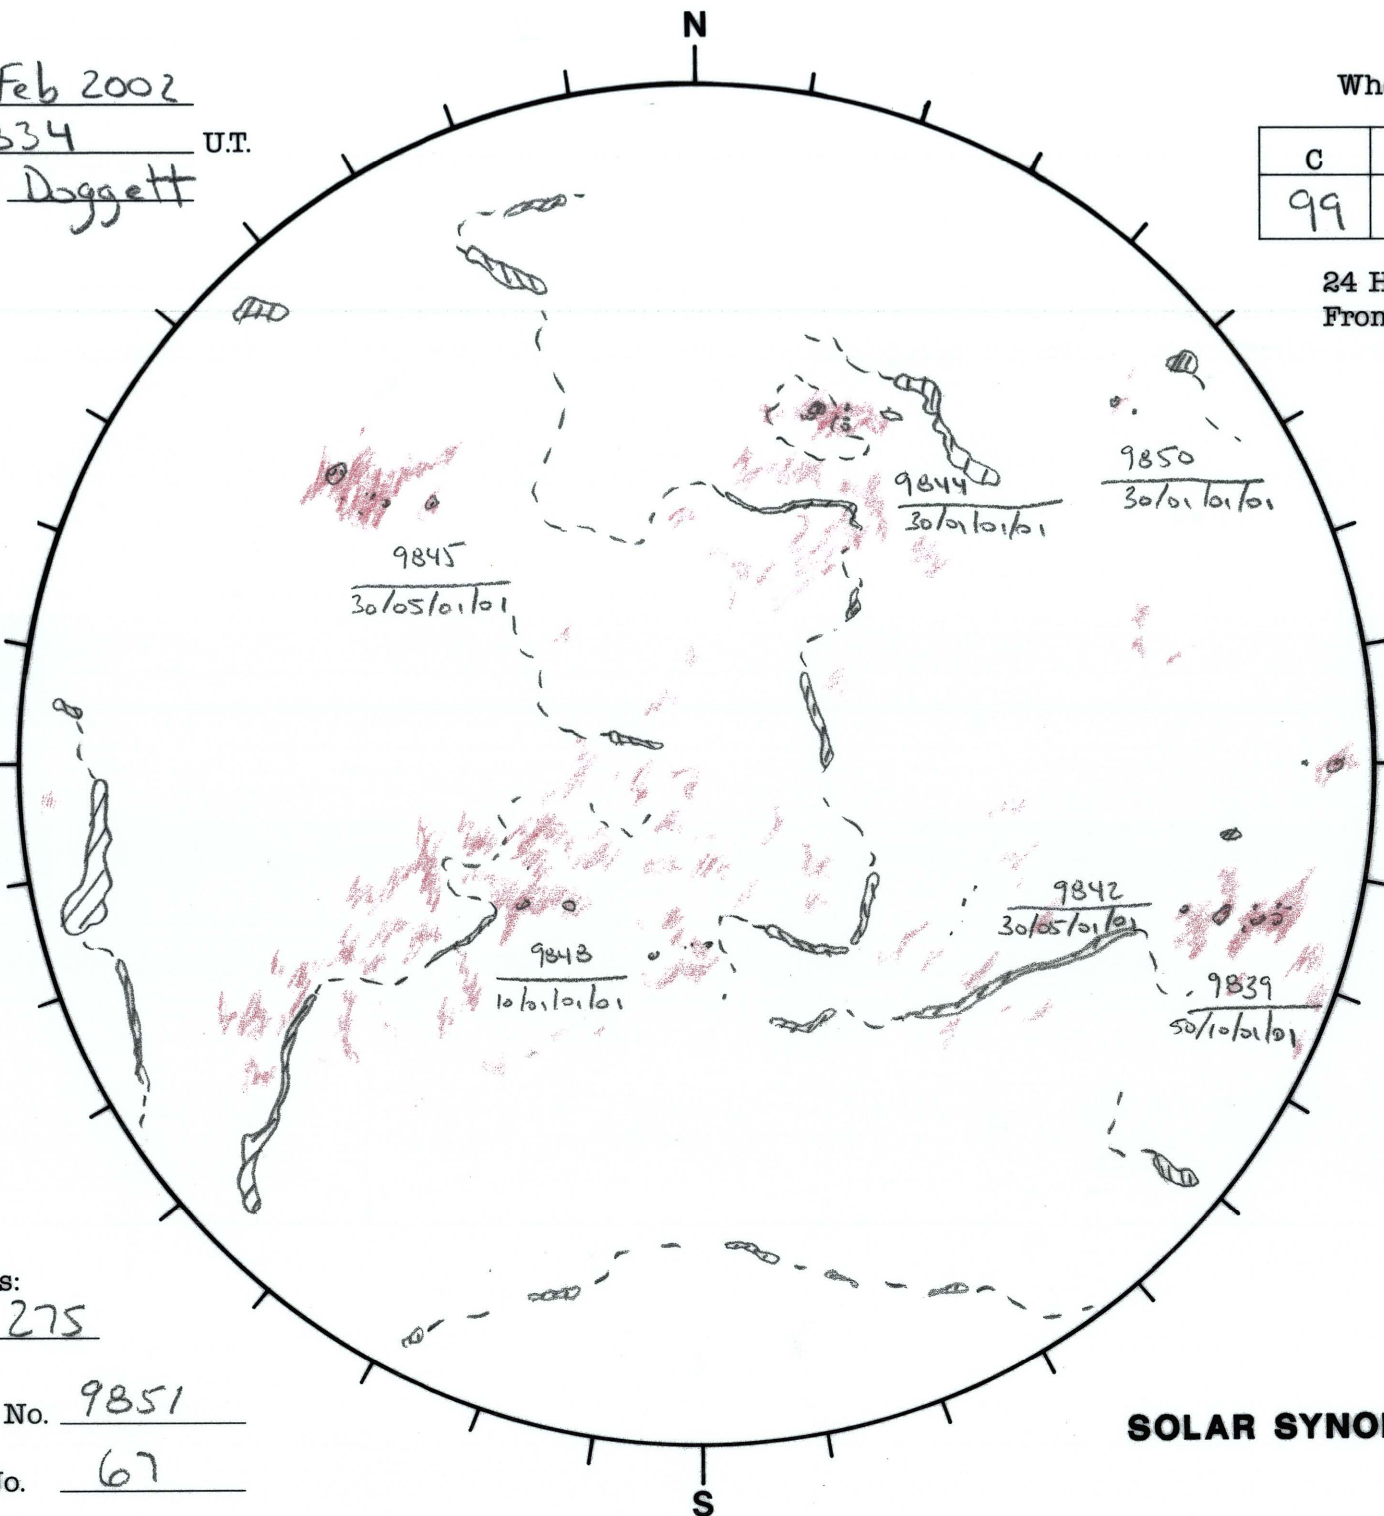

Date: 27 Feb 2002
 Time: 0834 U.T.
 Forecaster: Doggett

Whole Disk Forecast

C	M	X	P
99	40	01	01

24 Hour Forecast
 From 0000 U.T. to 0000 U.T.

Data:
 H-alpha. 0834 U.T.
 Sunspots 1820 U.T.
 10830 U.T.
 Mag. U.T.

314 E

W 134

Returning Carringtons:
314 to 275

L_t 44.5
 B_t -7.2
 P_t -21.1

Next Rgn. No. 9851

Next CH No. 67

SOLAR SYNOPTIC ANALYSIS

SESC Form W18