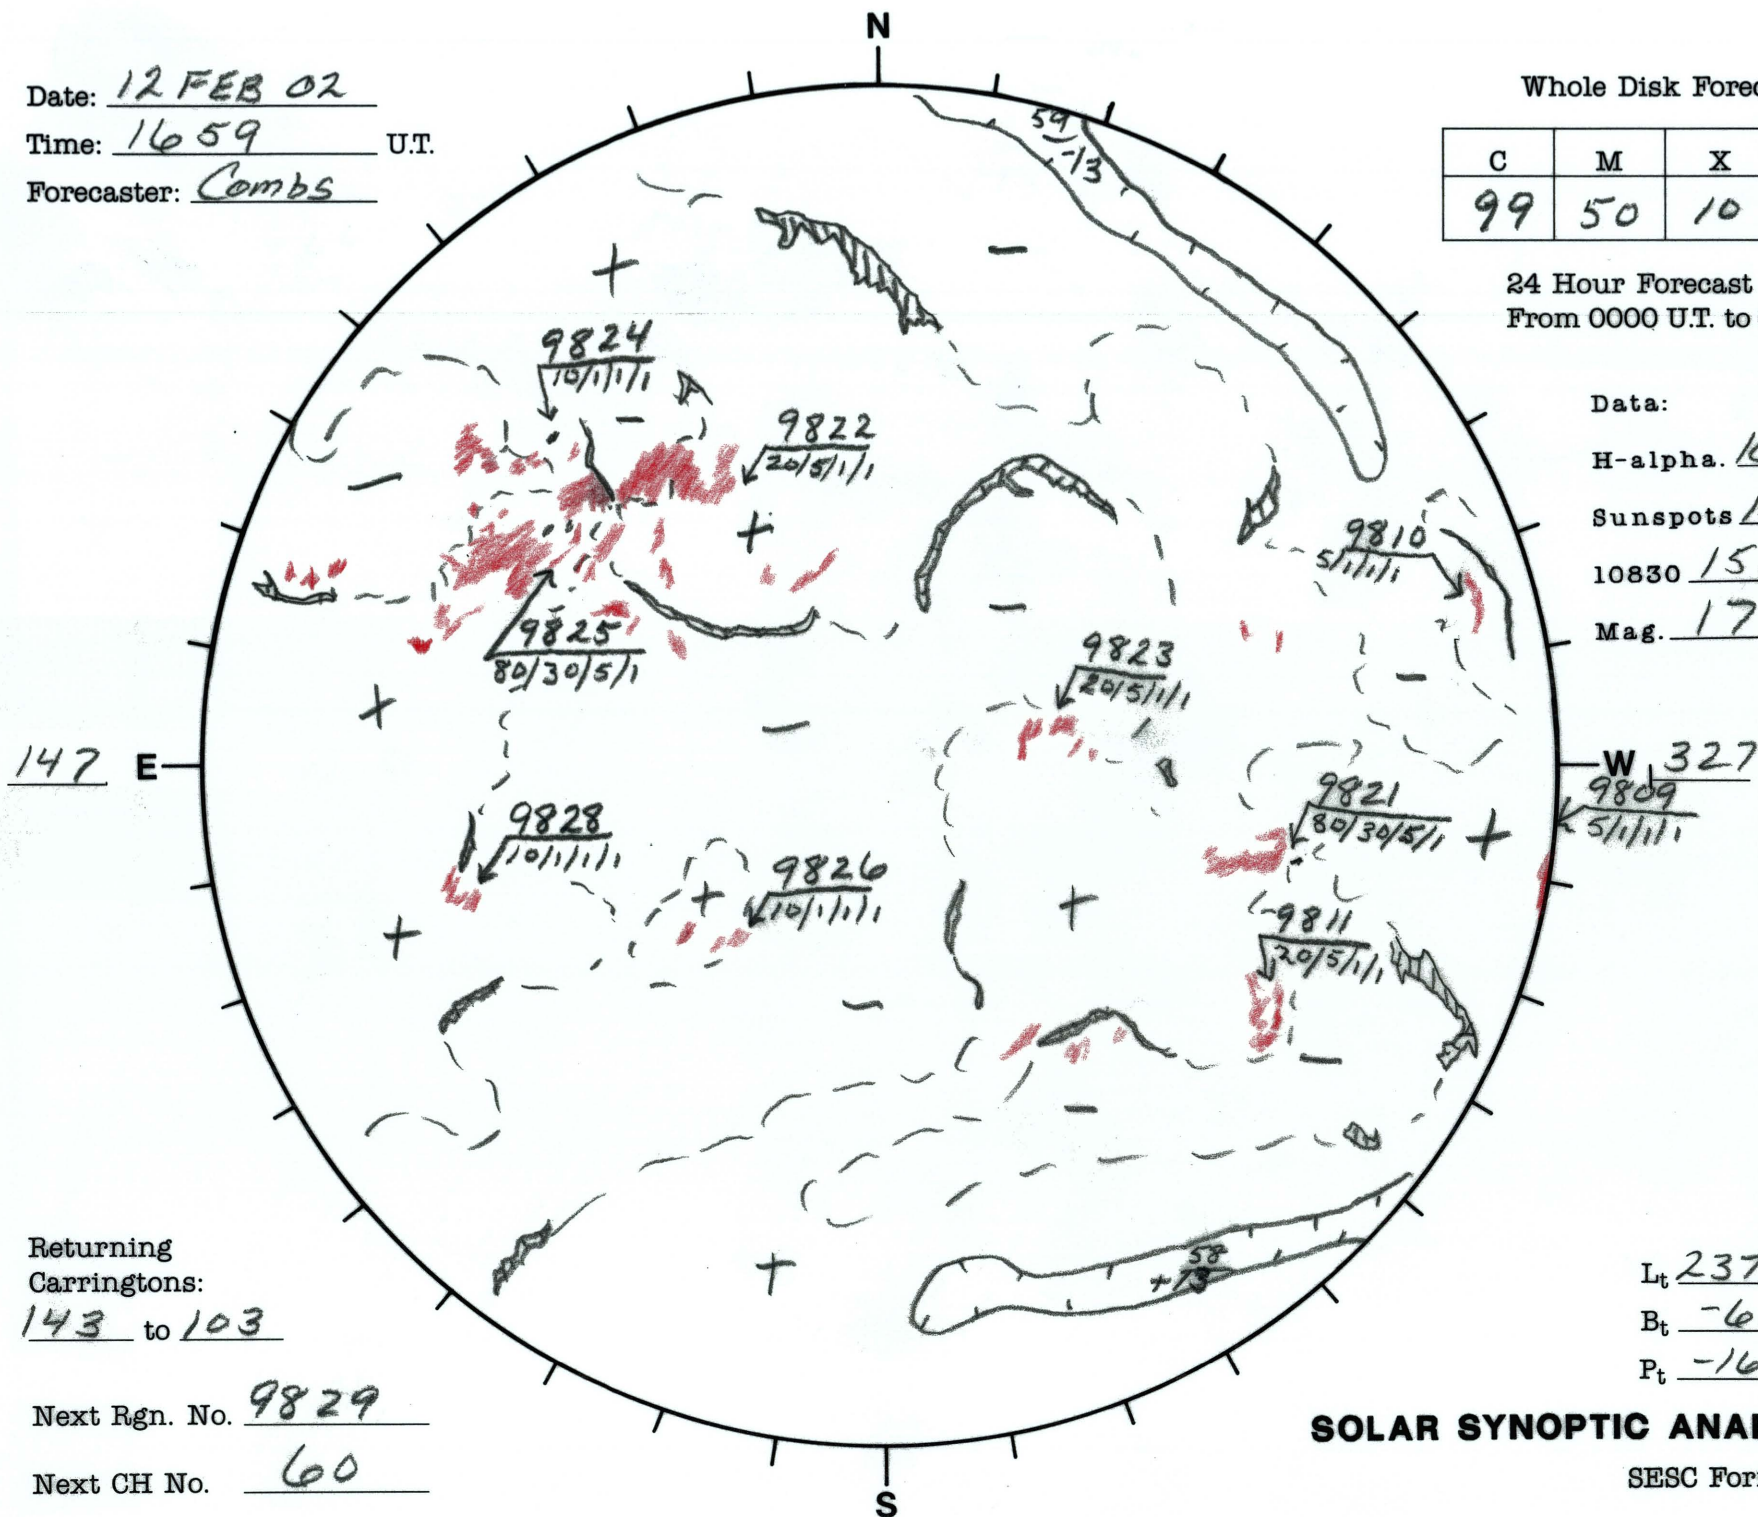

Date: 12 FEB 02  
 Time: 1659 U.T.  
 Forecaster: Combs

Whole Disk Forecast

C	M	X	P
99	50	10	1

24 Hour Forecast  
 From 0000 U.T. to 0000 U.T.

Data:  
 H-alpha. 1659 U.T.  
 Sunspots 1508 U.T.  
 10830 1538 U.T.  
 Mag. 1746 U.T.

Returning Carringtons:  
143 to 103

Next Rgn. No. 9829

Next CH No. 60

L<sub>t</sub> 237.4  
 B<sub>t</sub> -6.7  
 P<sub>t</sub> -16.6

**SOLAR SYNOPTIC ANALYSIS**