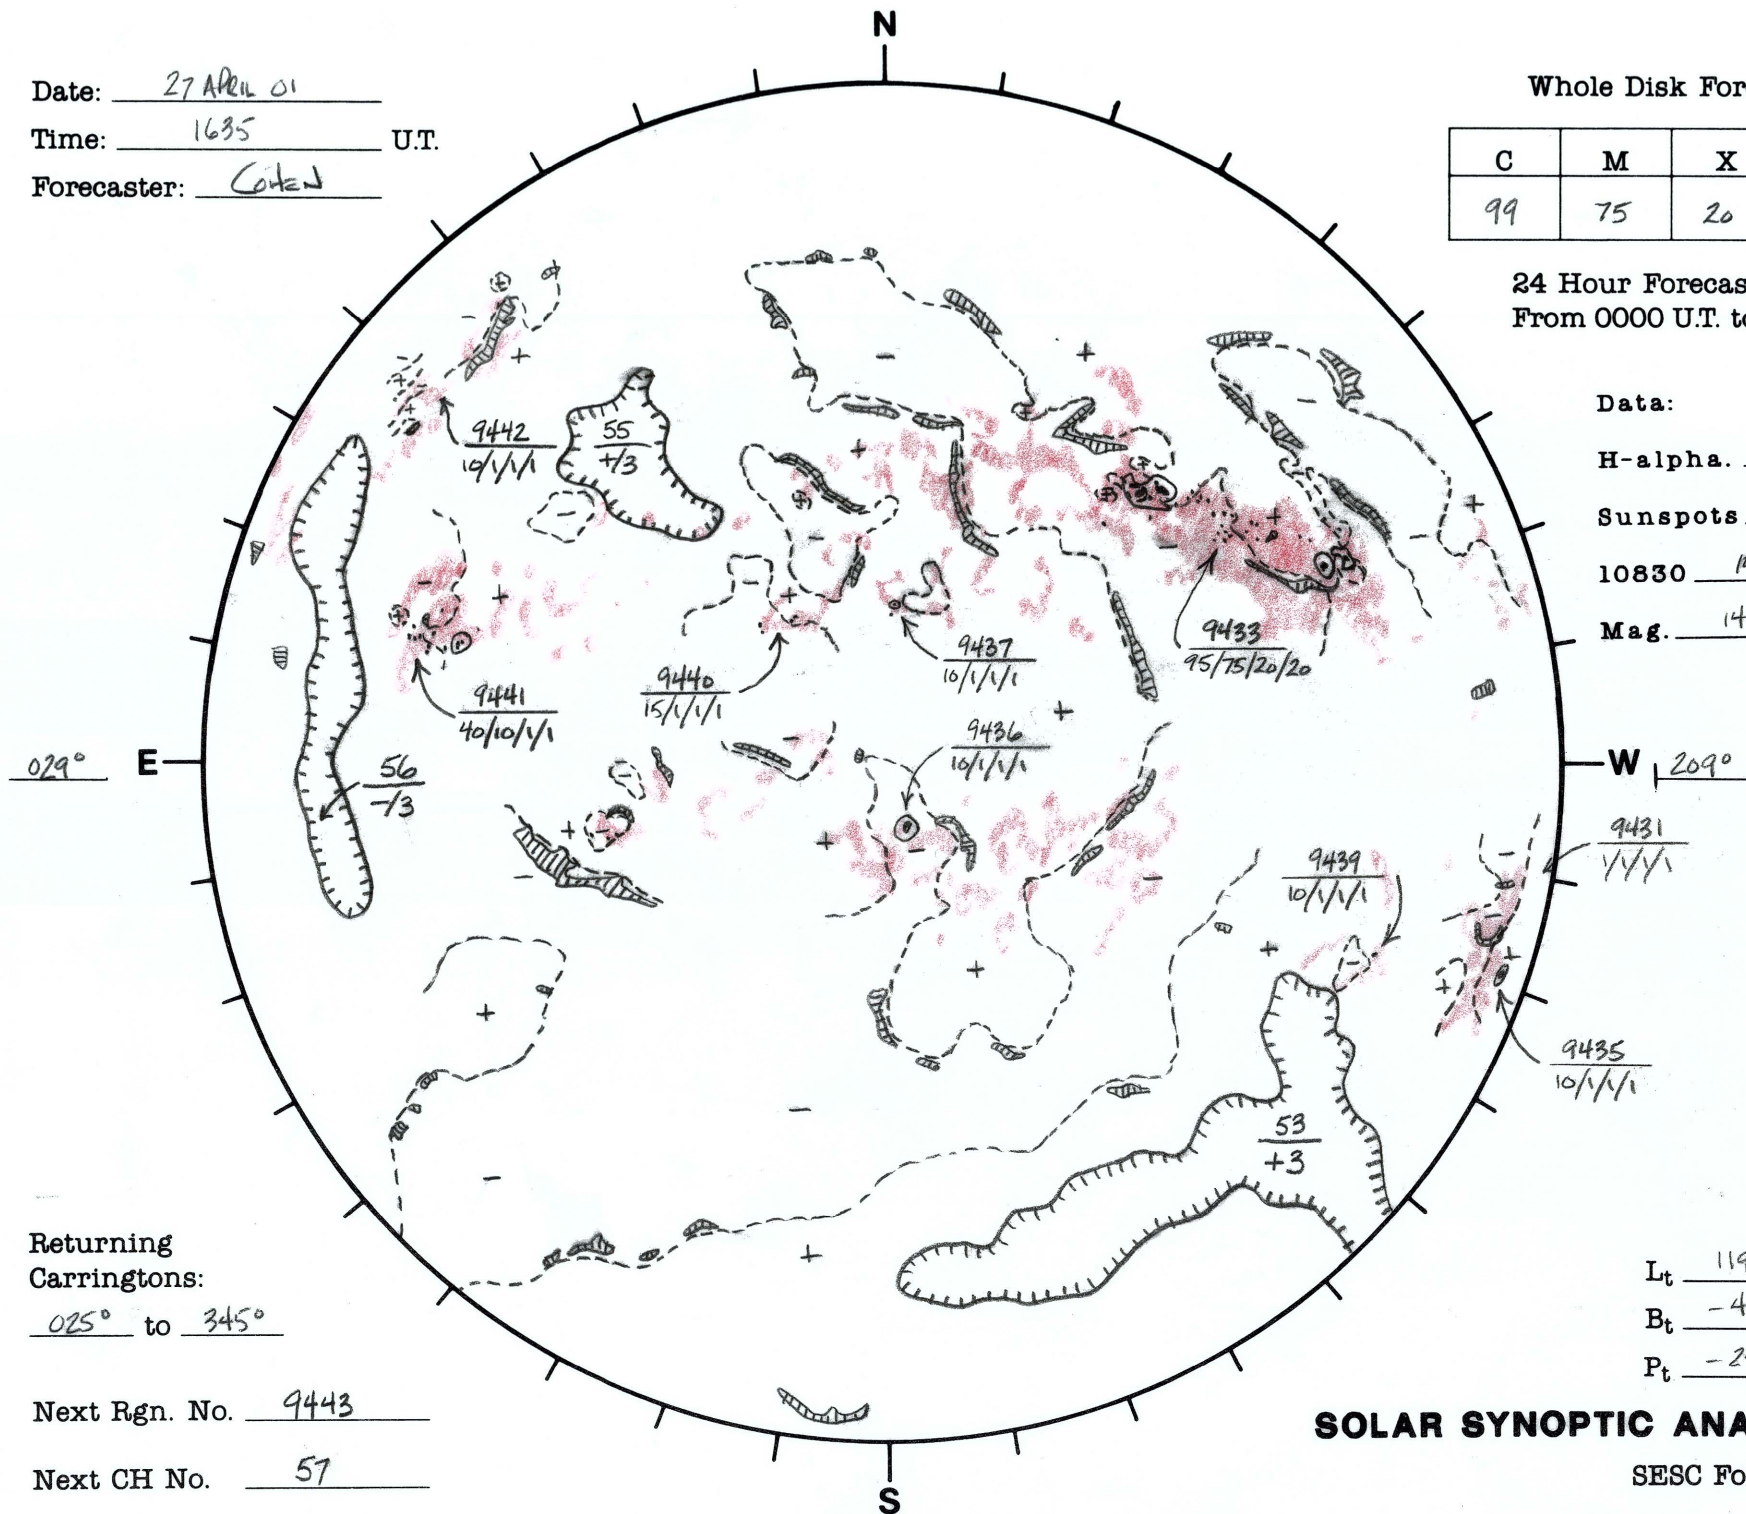

Date: 27 April 01
 Time: 1635 U.T.
 Forecaster: Cohen

Whole Disk Forecast

C	M	X	P
99	75	20	20

24 Hour Forecast
 From 0000 U.T. to 0000 U.T.

Data:
 H-alpha. 1635 U.T.
 Sunspots 1514 U.T.
 10830 1556 U.T.
 Mag. 1439 U.T.

Returning Carringtons:
025 to 345

Next Rgn. No. 9443

Next CH No. 57

L_t 119.3°
 B_t -4.4°
 P_t -24.6°

SOLAR SYNOPTIC ANALYSIS

SESC Form W18